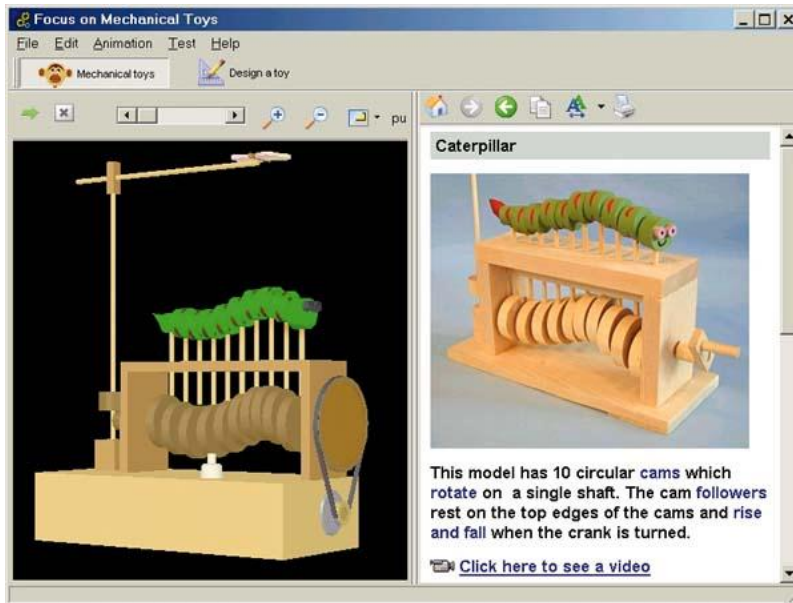

### Description

Mechanical Toys Design Technology software and VLE SCORM resource supports the teaching of KS2 and KS3 Mechanical and Moving Toy themed projects.