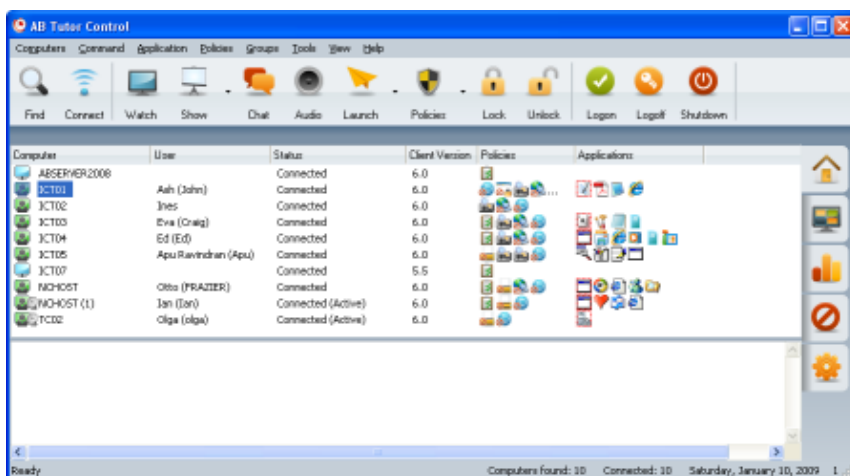

### Description

This remote control software enables teachers (or network administrators) to control a number of student workstations in a computer training room - or remote location - from one central workstation. Classroom groups and policies as well as Internet and application restrictions can be created by teacher or network managers to maintain security on large networks. This means AB Tutor becomes a major component in maintaining esafety in the classroom.