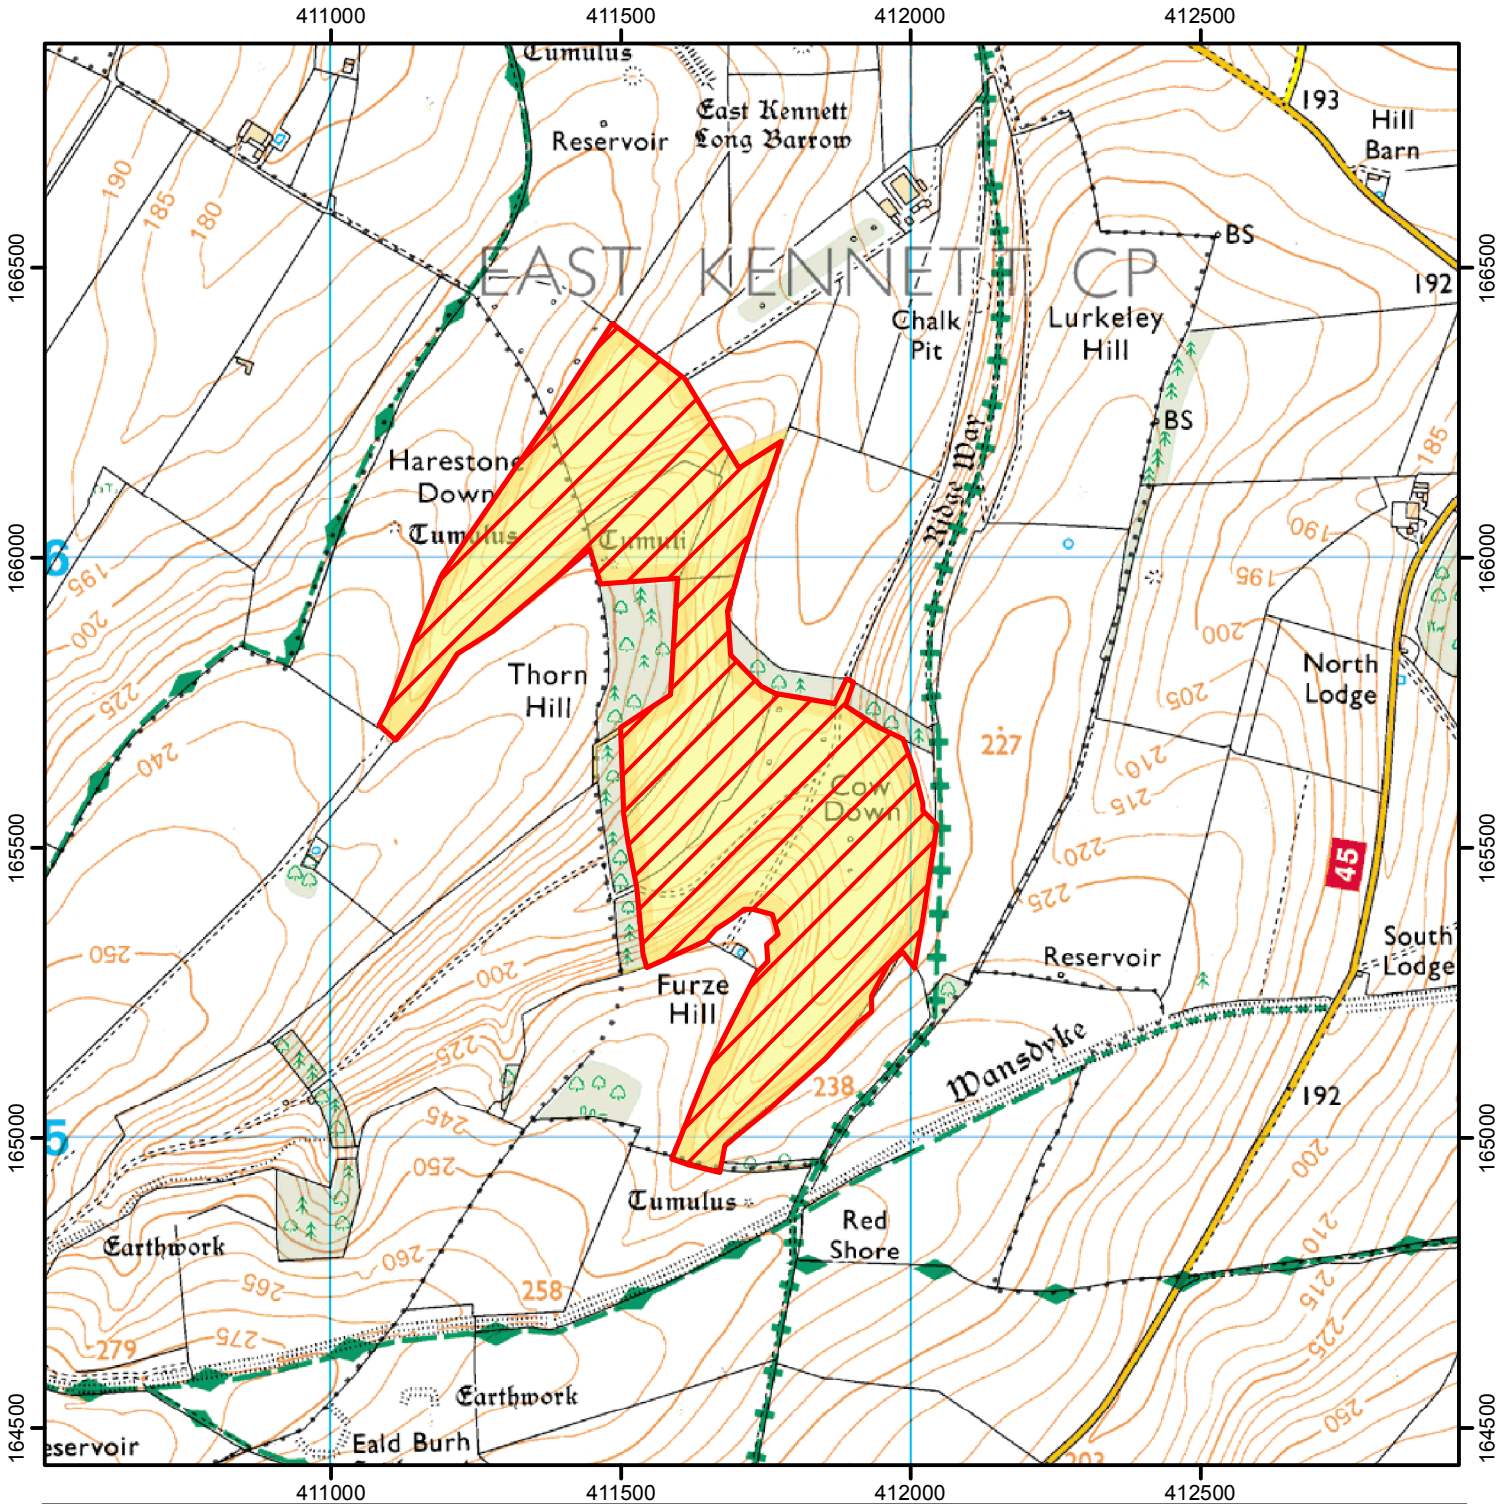

# CROW Open Access: Initial Consultation Notice

(Please see accompanying notice)

(This does not affect public rights of way)

Consultation start date: 11 May 2015

Consultation end date: 26 May 2015

Case Number: 2004110201

0 400 800 Metres

© Crown Copyright and database right 2015. All rights reserved.  
Ordnance Survey Licence number 100022021.

CROW Consultation  
CROW Access Land

For more information call the Open Access Contact Centre on 0300 060 2091  
or visit our website at [www.gov.uk/right-of-way-open-access-land/use-your-right-to-roam](http://www.gov.uk/right-of-way-open-access-land/use-your-right-to-roam)