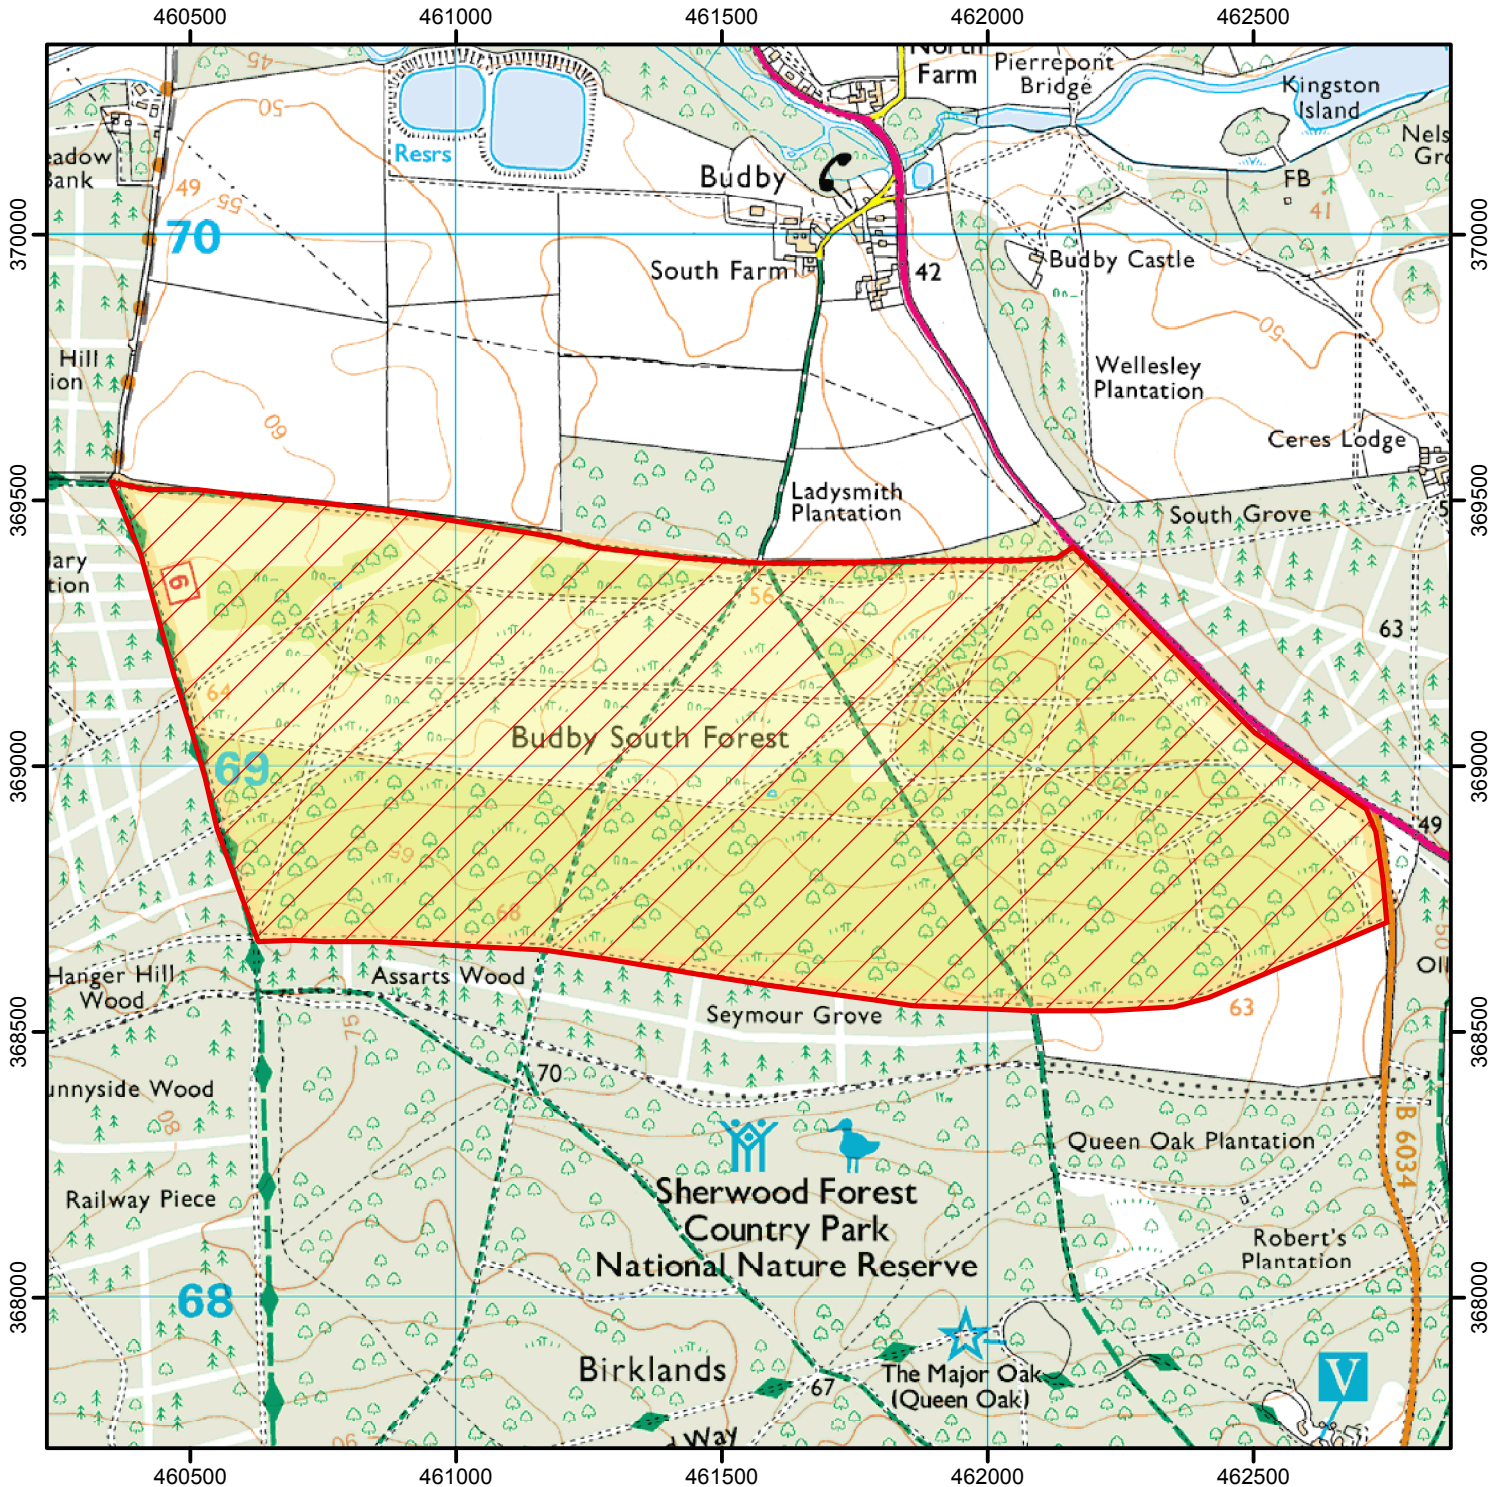

NATURAL ENGLAND

KEEP DOGS ON A SHORT LEAD

To protect sensitive wildlife, dogs must be kept on a short lead on the open access shown hatched on the map below. This does not affect public rights of way.

From: 1st August to 31st August annually until 2021

Case Number: 200510069

0 125 250 500 750 1,000 Metres

© Crown Copyright and database right 2015. All rights reserved. Ordnance Survey Licence number 100022021

Restricted Open Access Land

Open Access Land

For more information call the Open Access Contact Centre on 0300 060 2091 or visit our website at www.gov.uk/right-of-way-open-access-land/use-your-right-to-roam