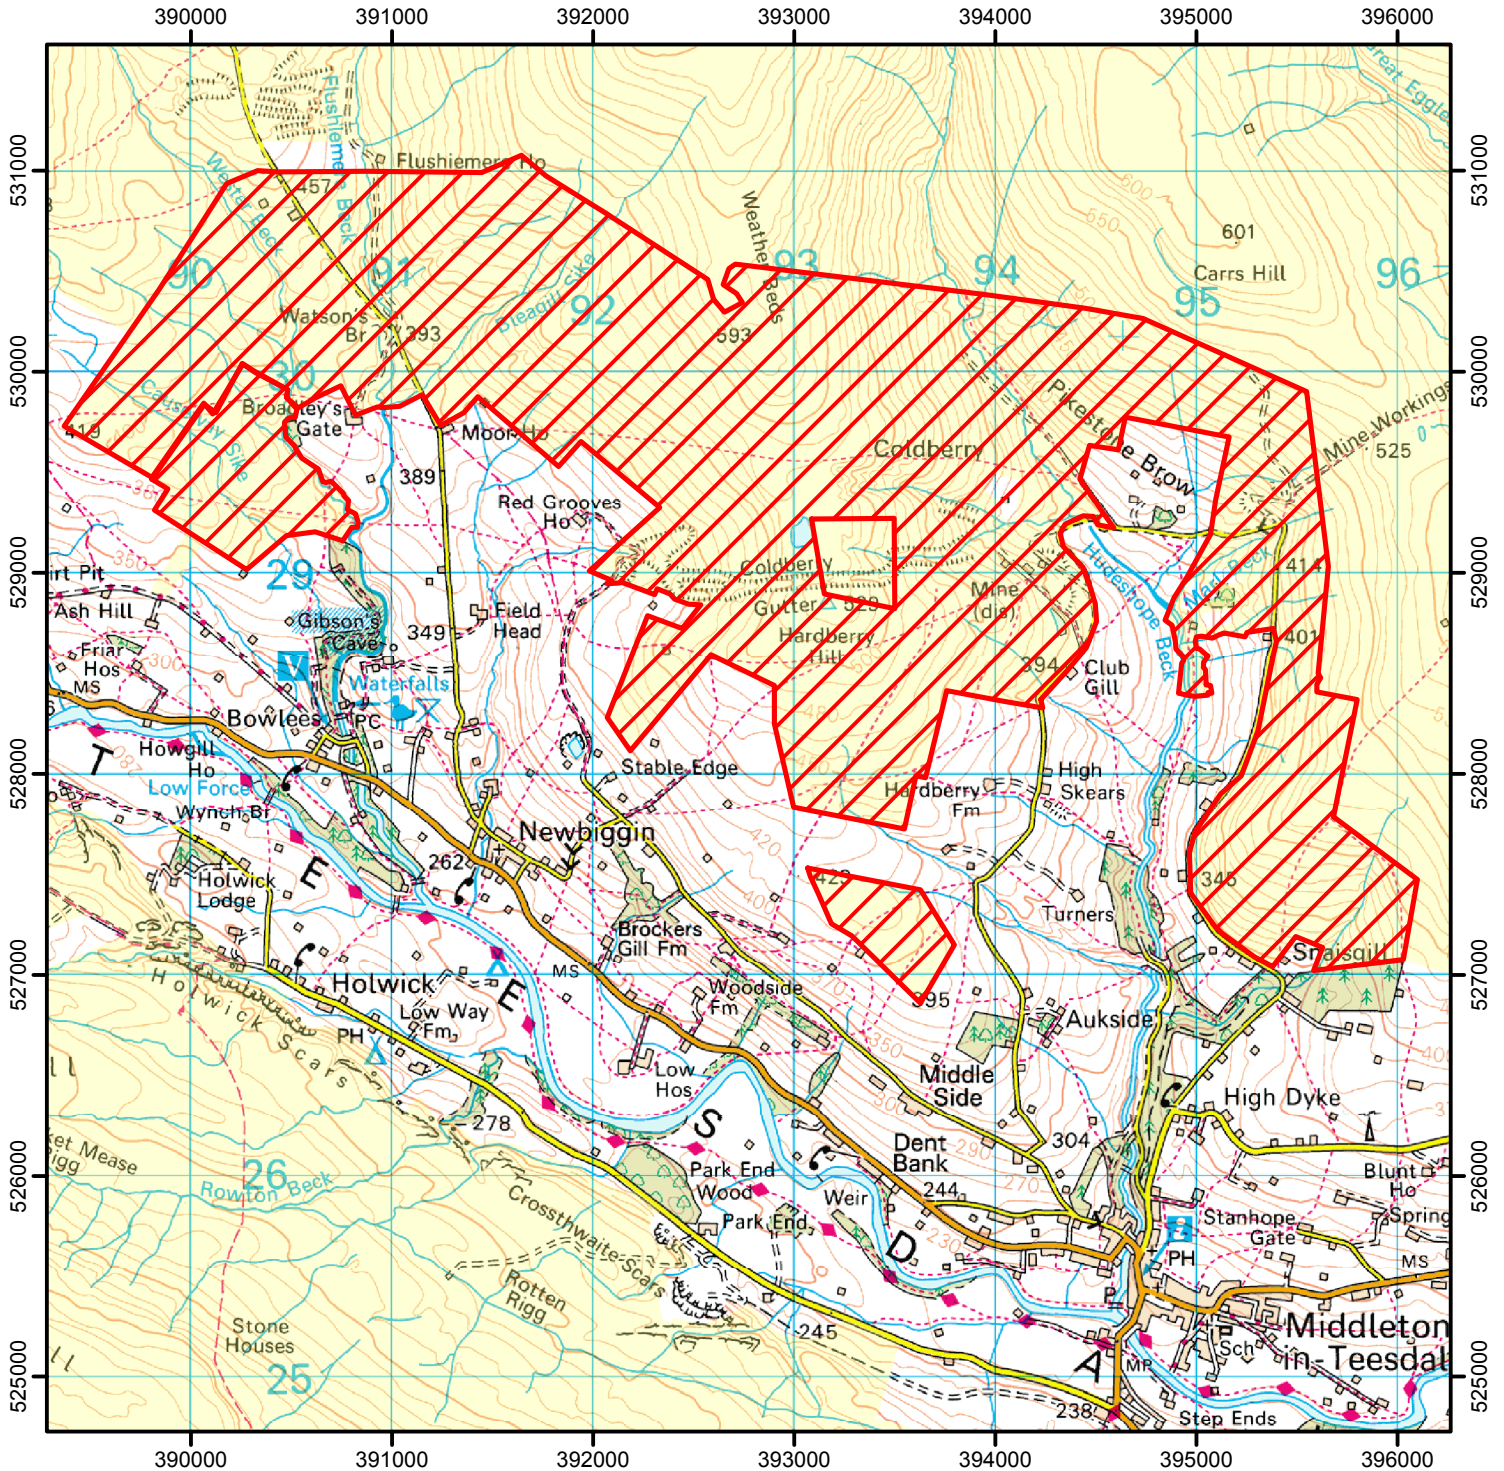

NO DOGS

To protect sensitive wildlife, dogs are not allowed on the open access land shown hatched on the map below.

This does not affect Public Rights of Way where dogs must be kept under effective control.

Between: August 1st and 31st until 2021

Case Number: 2010075582

0 250 500 1,000 1,500 2,000 2,500 Metres

© Crown Copyright and database right 2015. Ordnance Survey 100022021

 Restricted Open Access Land

 Open Access Land

For more information call the Open Access Contact Centre on 0300 060 2091 or visit our website at www.gov.uk/right-of-way-open-access-land/use-your-right-to-roam