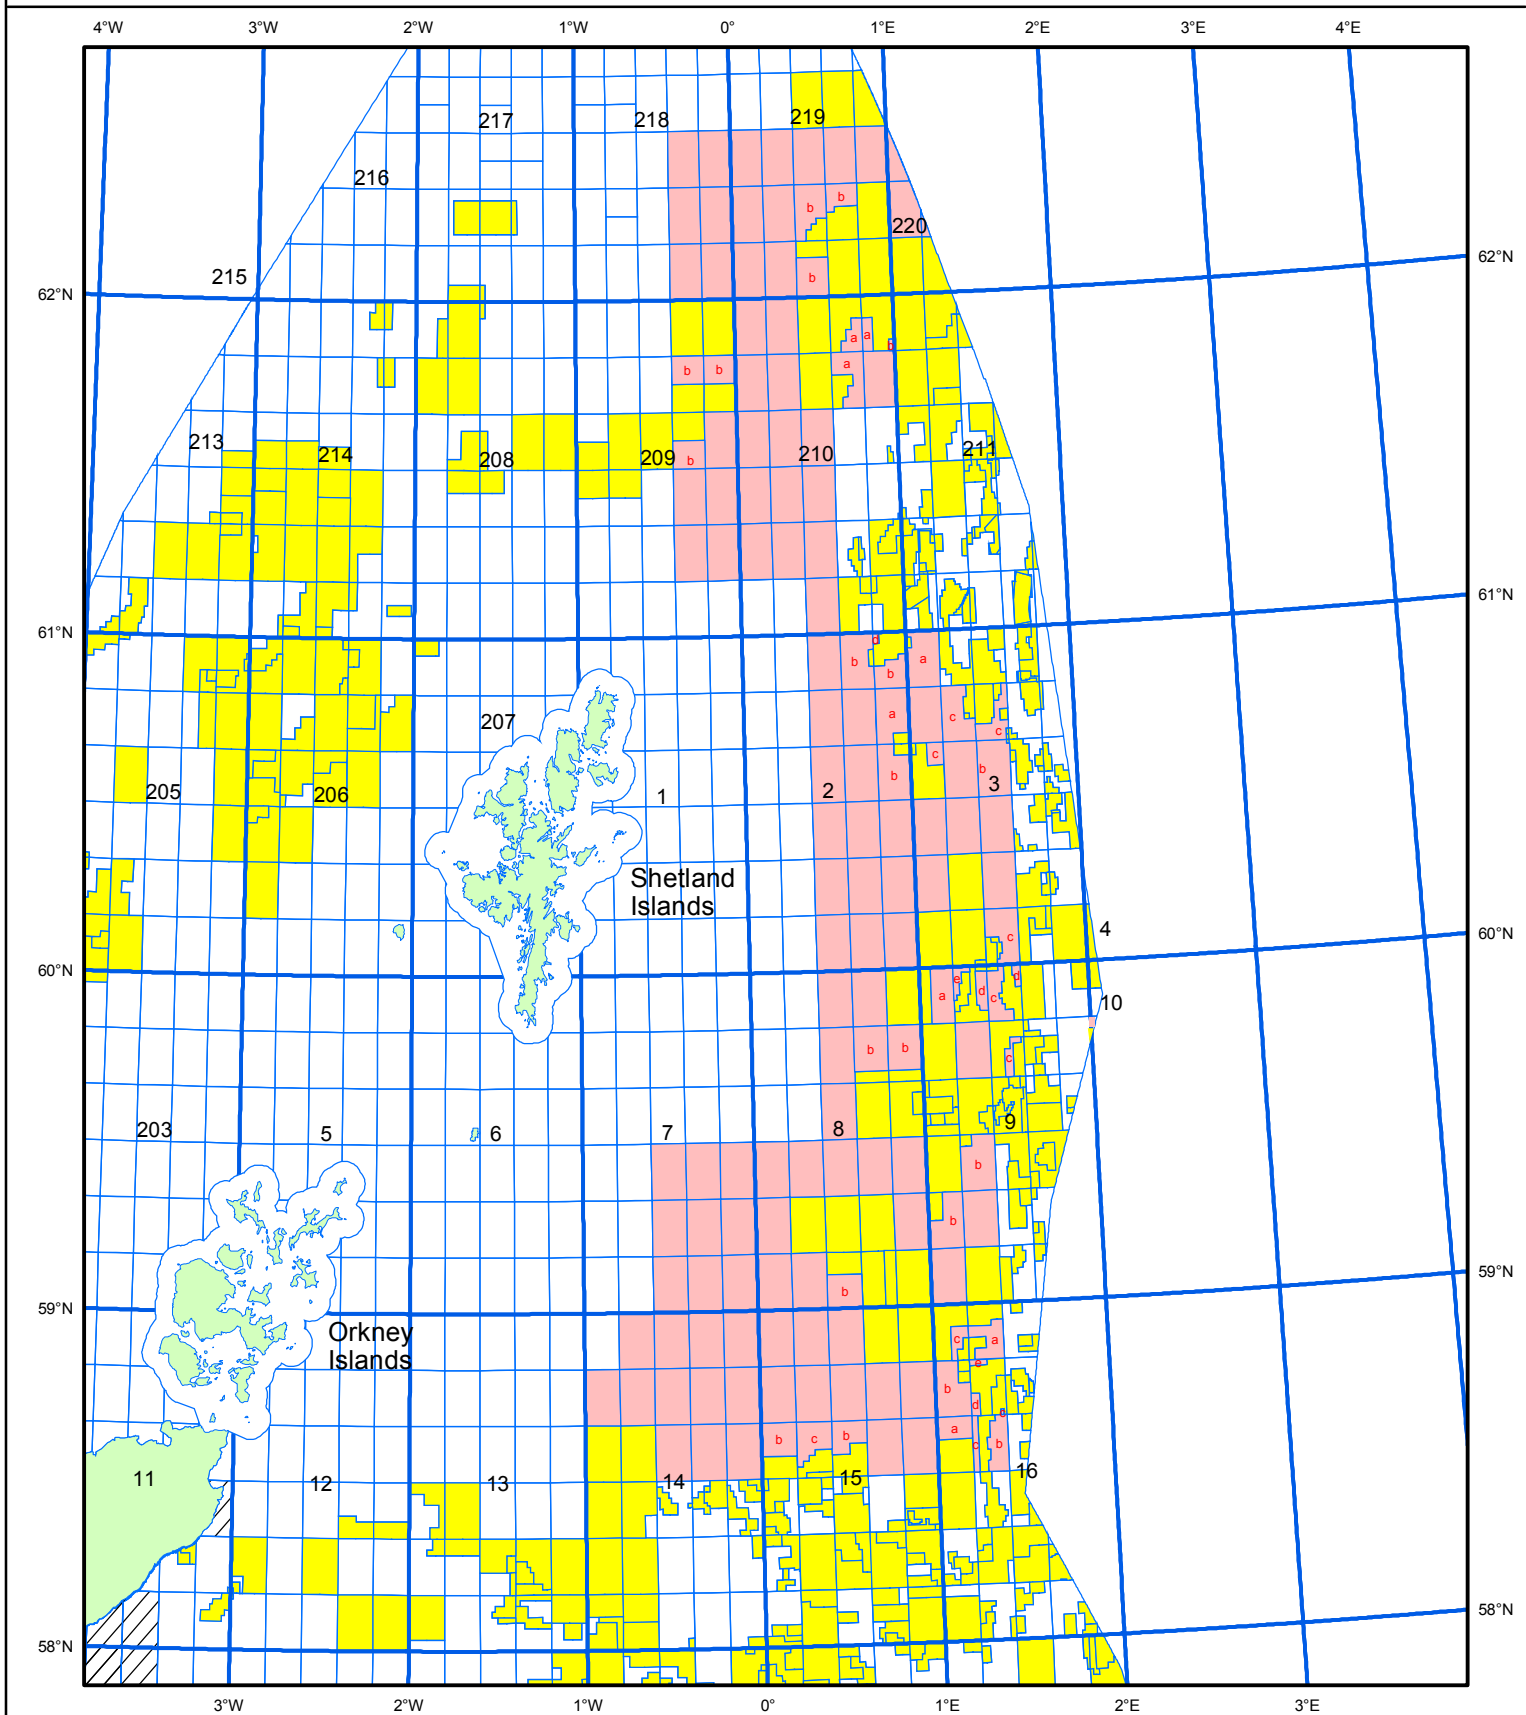

UK Continental Shelf 29th Round of Offshore Licensing Northern North Sea

Legend

- Blocks on Offer
- Blocks currently under licence
- Excluded blocks

Quadrants & Blocks

1	2	3	4	5
6	7	8	9	10
11	12	13	14	15
16	17	18	19	20
21	22	23	24	25
26	27	28	29	30