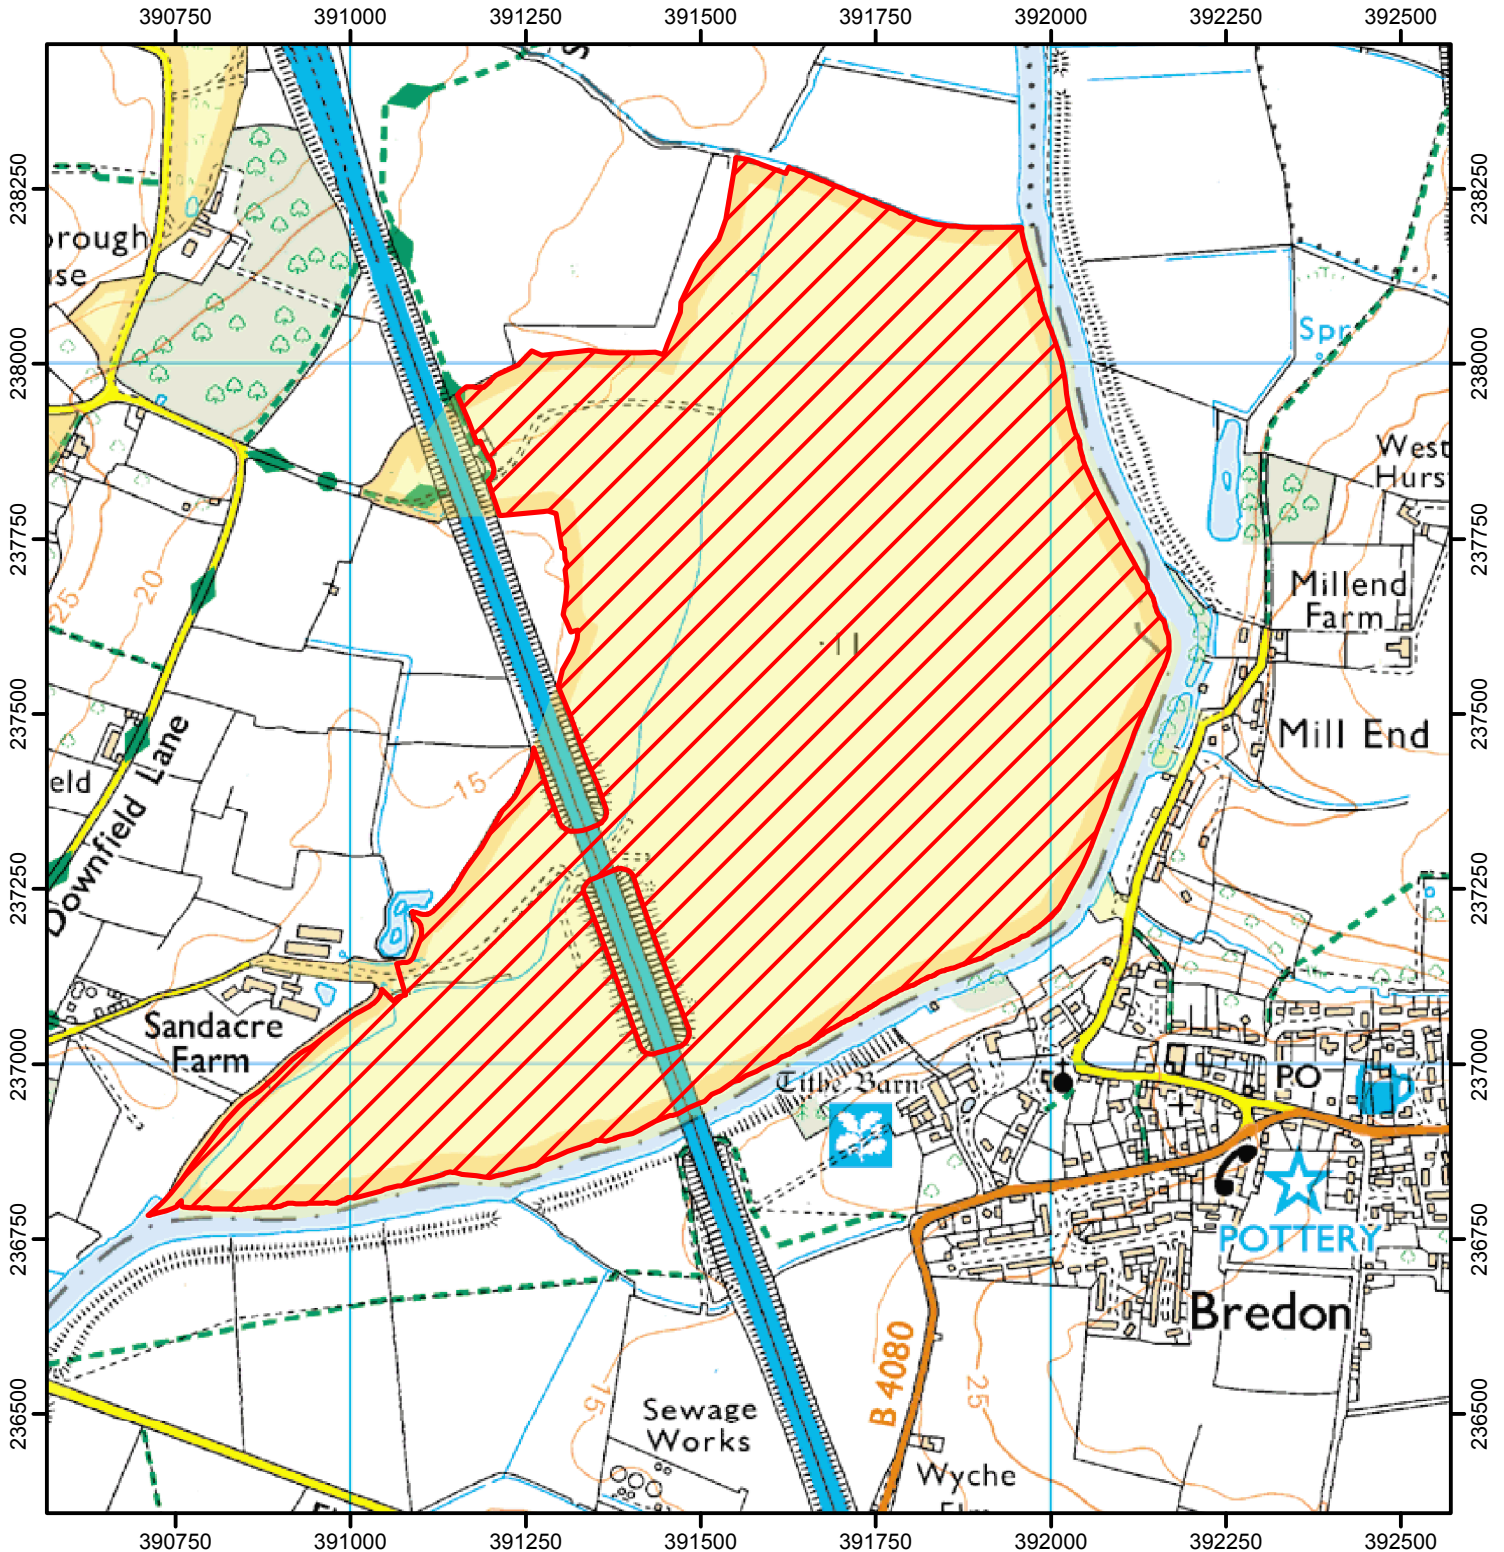

NO OPEN ACCESS

To protect sensitive wildlife, the open access land shown hatched on the map below is temporarily closed.

From 1st March to 31st July annually until 2020

This does not affect Public Rights of Way

Case Number: 2005110053

0 100 200 400 600 800 Metres

© Crown Copyright and database right 2015. All rights reserved. Ordnance Survey Licence number 100022021

Restricted Open Access Land

Open Access Land

For more information call the Open Access Contact Centre on 0845 100 3298 or visit our website at www.naturalengland.org.uk/openaccess