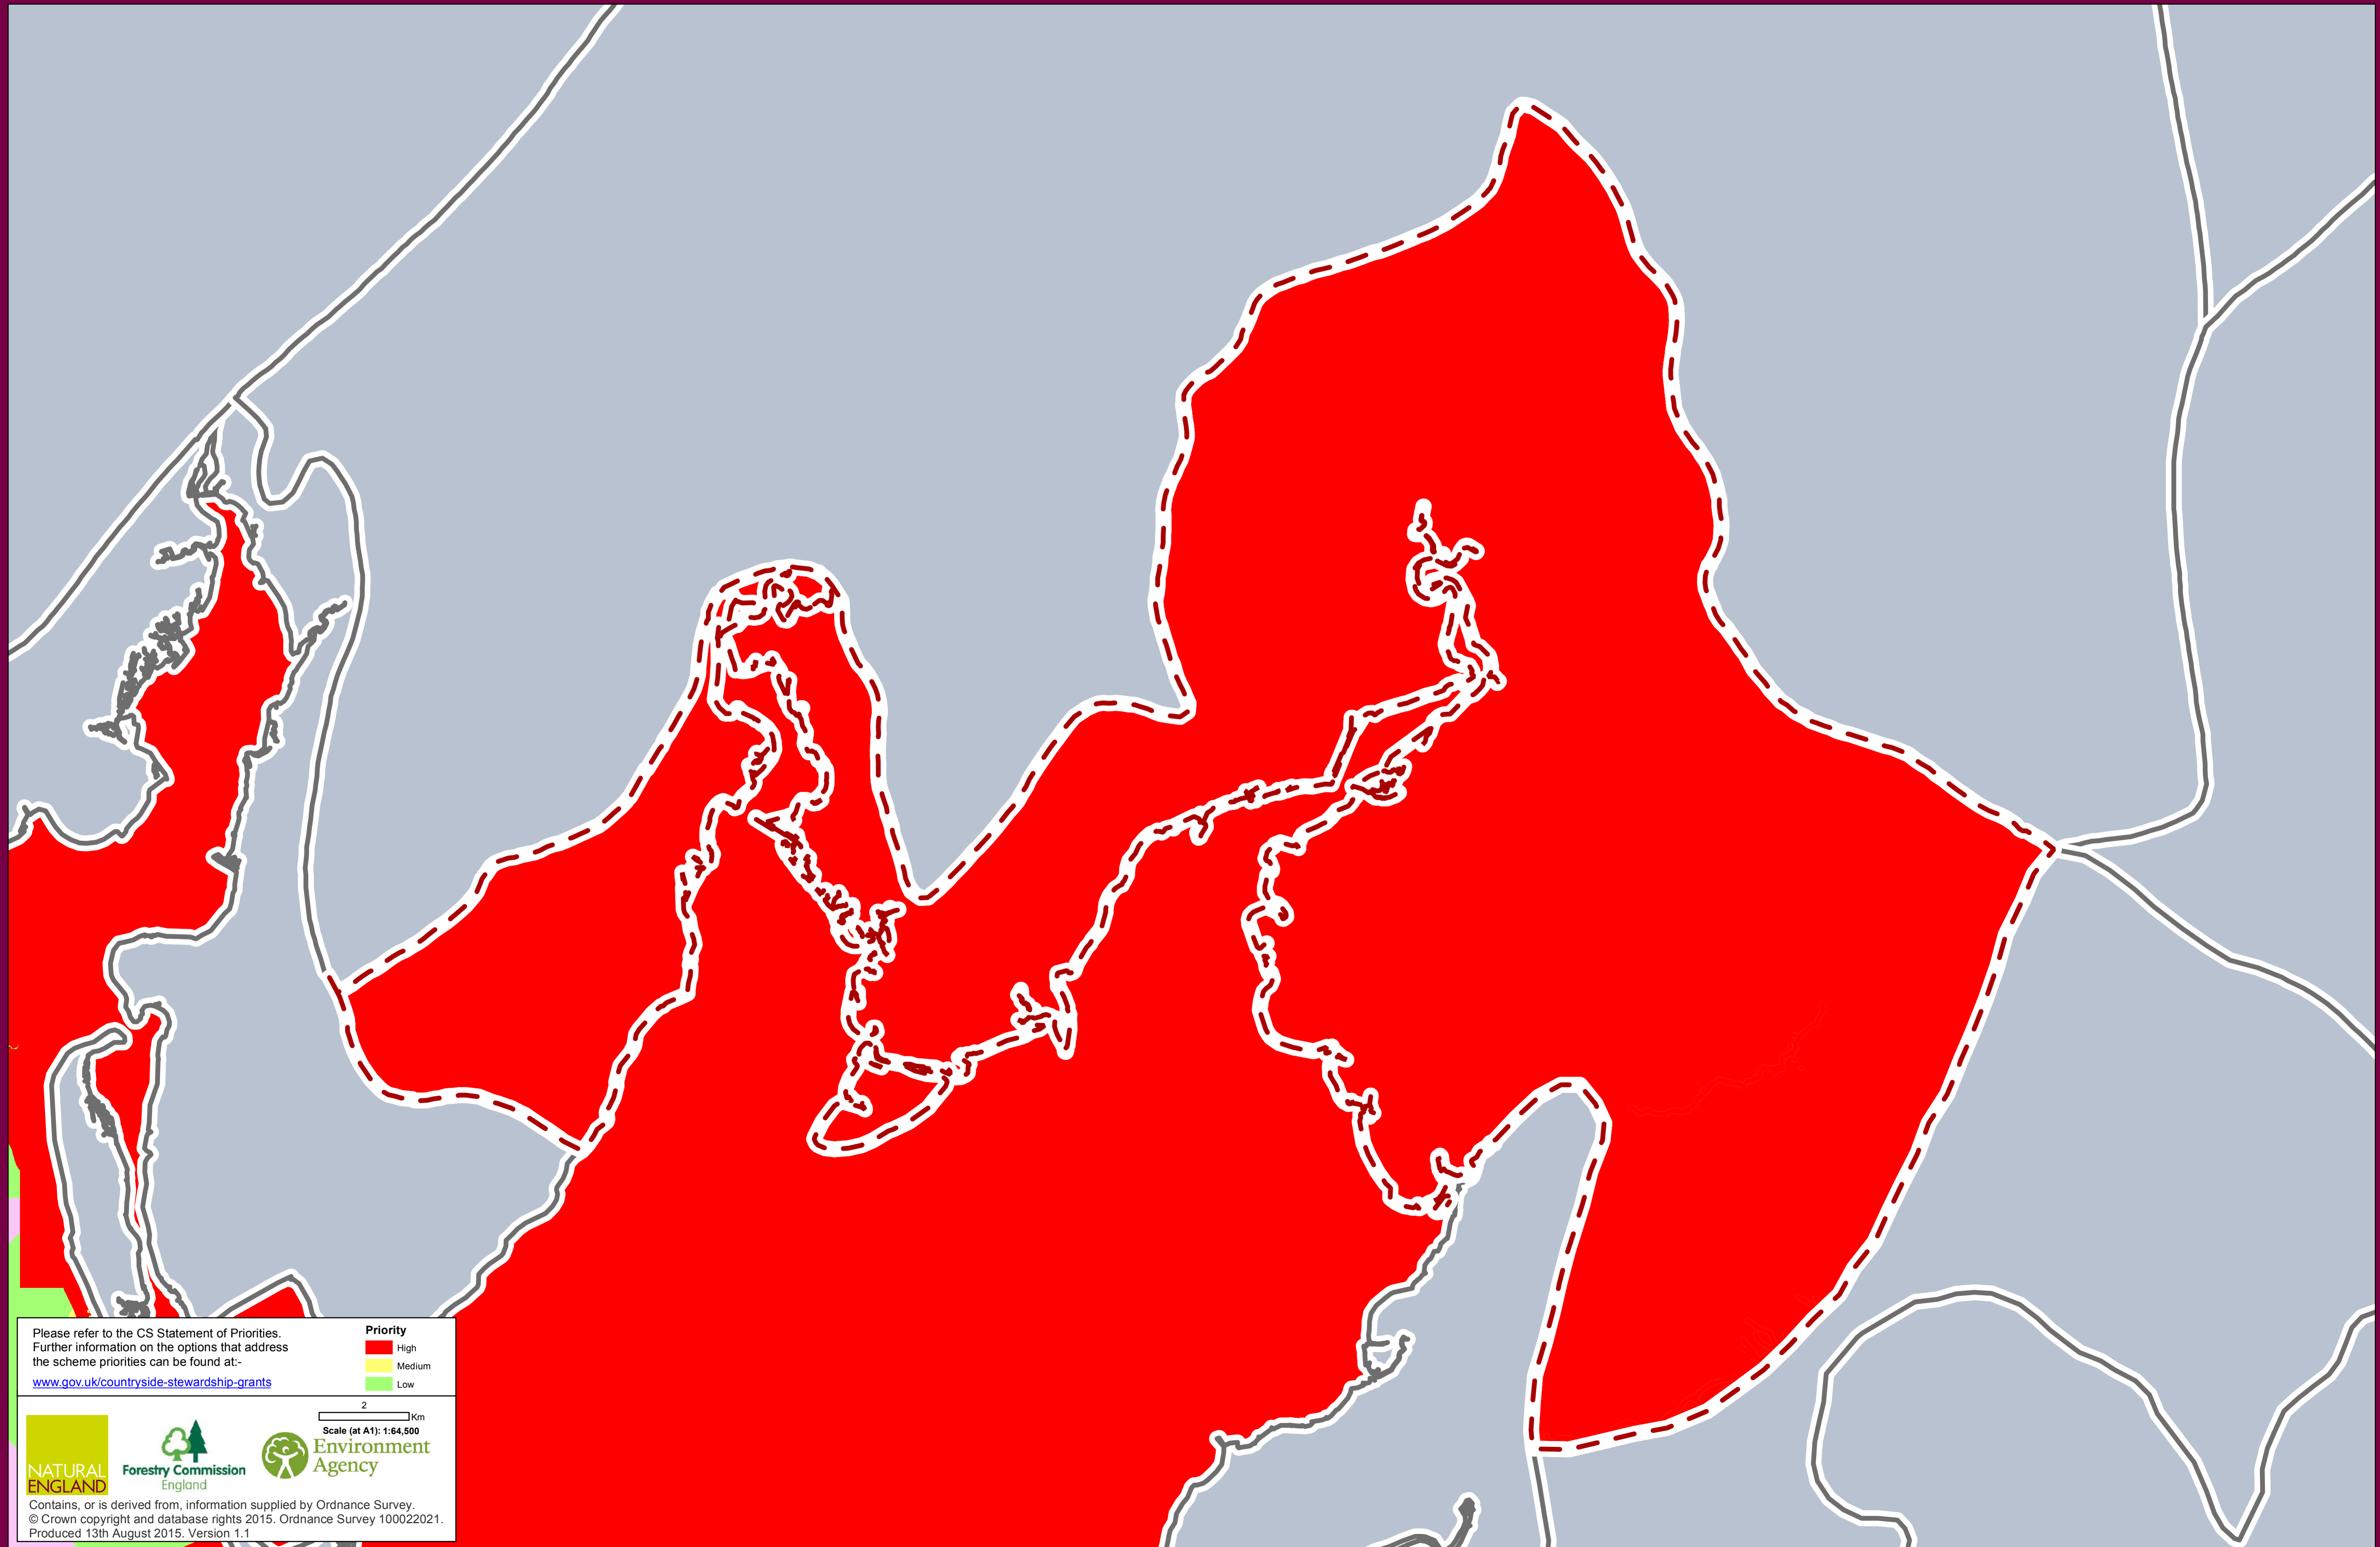

Countryside Stewardship Mid Tier Targeting Priorities Morecambe Bay Limestones NCA (20)

Please refer to the CS Statement of Priorities.
Further information on the options that address
the scheme priorities can be found at:-

www.gov.uk/countryside-stewardship-grants

Priority

- High
- Medium
- Low

2 Km
Scale (at A1): 1:64,500

Contains, or is derived from, information supplied by Ordnance Survey.
© Crown copyright and database rights 2015. Ordnance Survey 100022021.
Produced 13th August 2015. Version 1.1