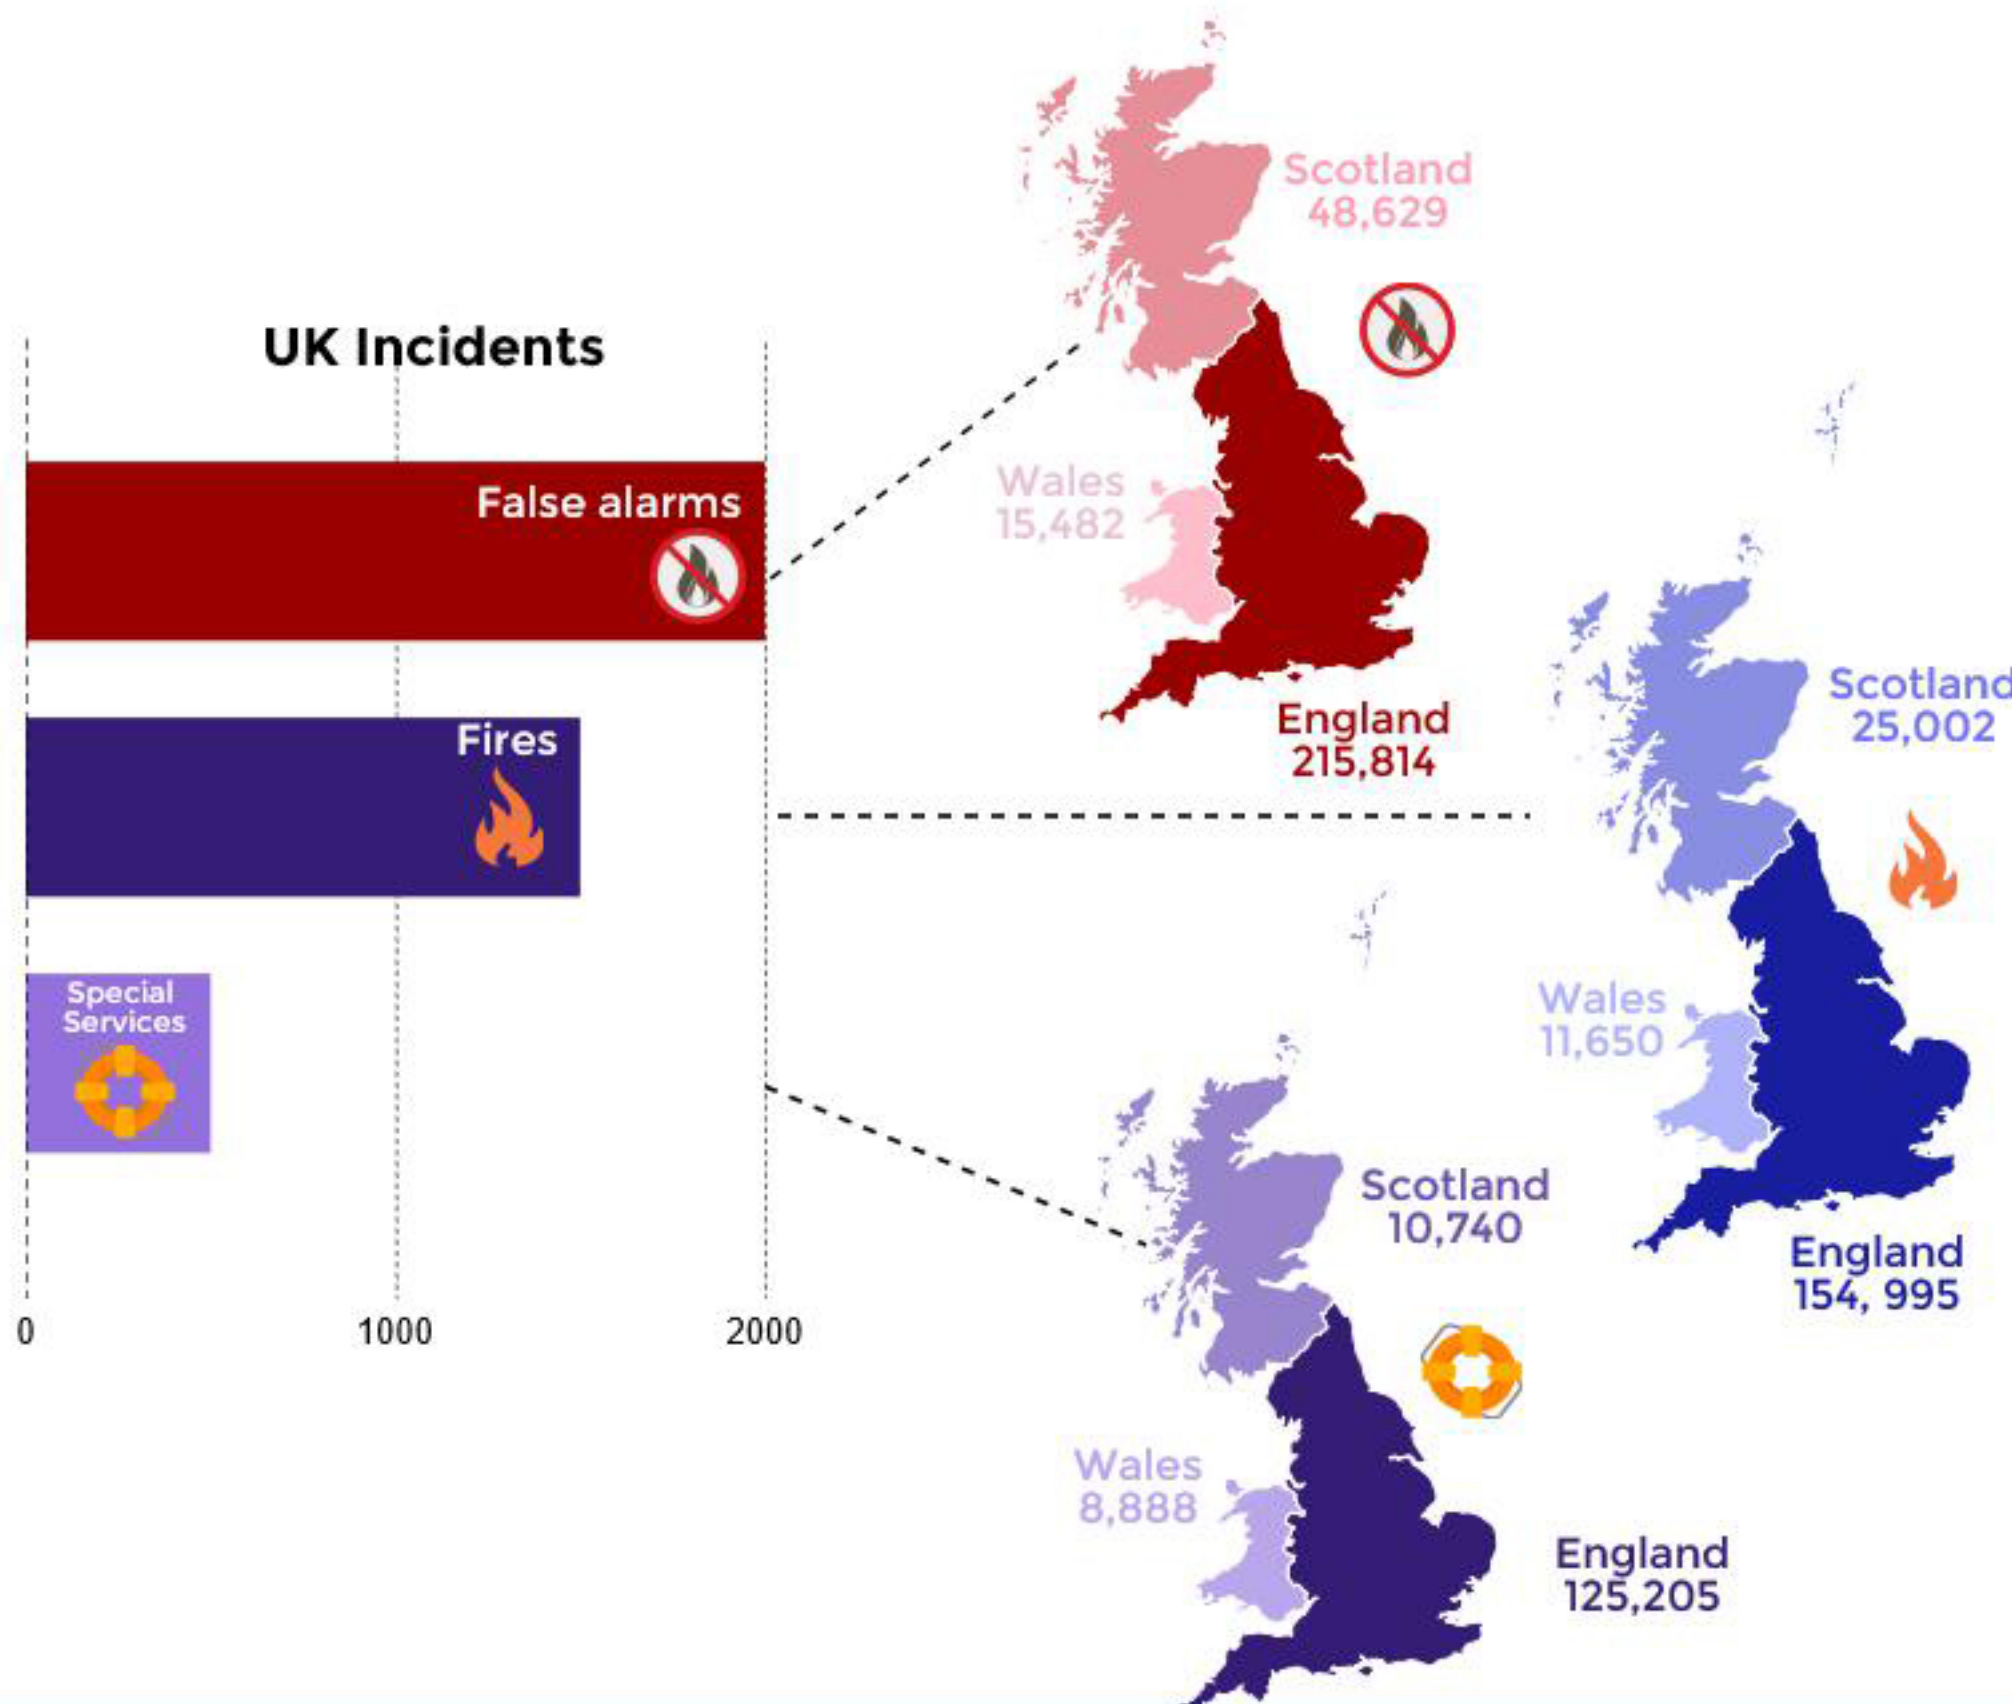

Fire Statistics by Nation 2014/15

Incidents attended

Fires attended

Dwelling Fires

Fatalities and Casualties

Incident rate of fire related fatalities and casualties

Fire related fatalities and Casualties per 1 million people

Data sources:
 Fire statistics monitor: April to September 2015
 Fire and rescue authorities: operational statistics bulletin for England 2014 to 2015
 Fire incidents response times: England 2014 to 2015
 Fire Statistics Great Britain: 2013 to 2014
 English housing survey 2013 to 2014: fire and fire safety report