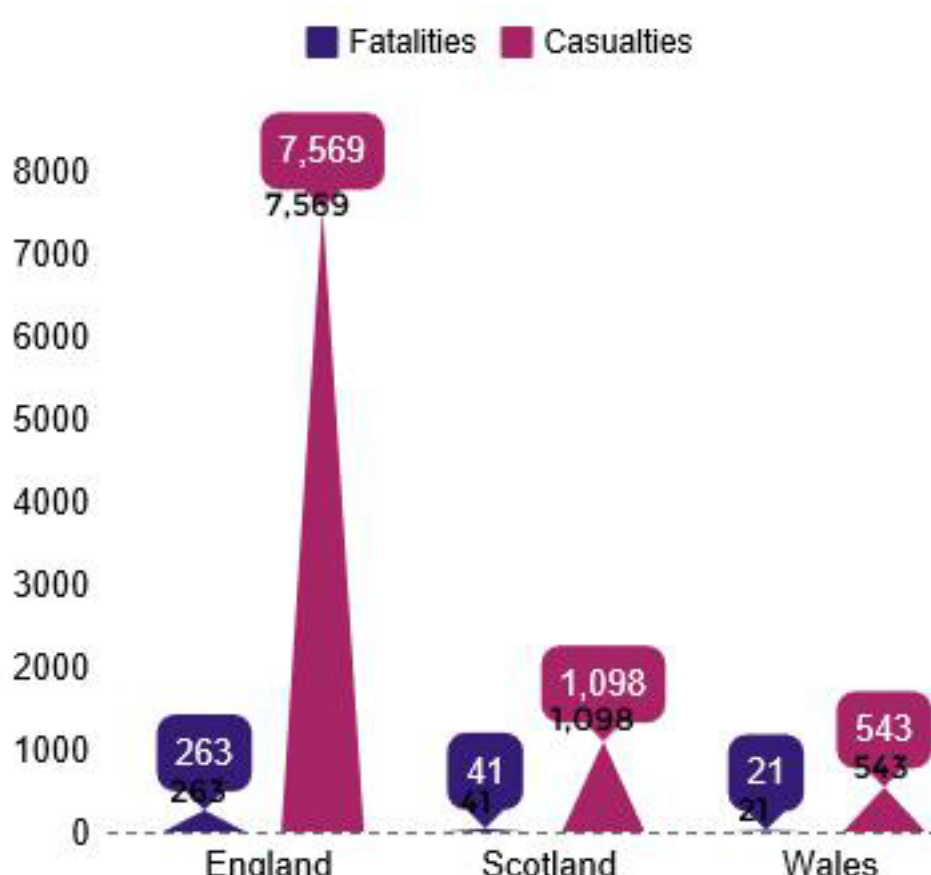

Fire Statistics by Nation 2014/15

Incidents attended

Fires attended

Dwelling Fires

Fatalities and Casualties

Incident rate of fire related fatalities and casualties

Fire related fatalities and Casualties per 1 million people

Data sources:
 Fire statistics monitor: April to September 2015
 Fire and rescue authorities: operational statistics bulletin for England 2014 to 2015
 Fire incidents response times: England 2014 to 2015
 Fire Statistics Great Britain: 2013 to 2014
 English housing survey 2013 to 2014: fire and fire safety report