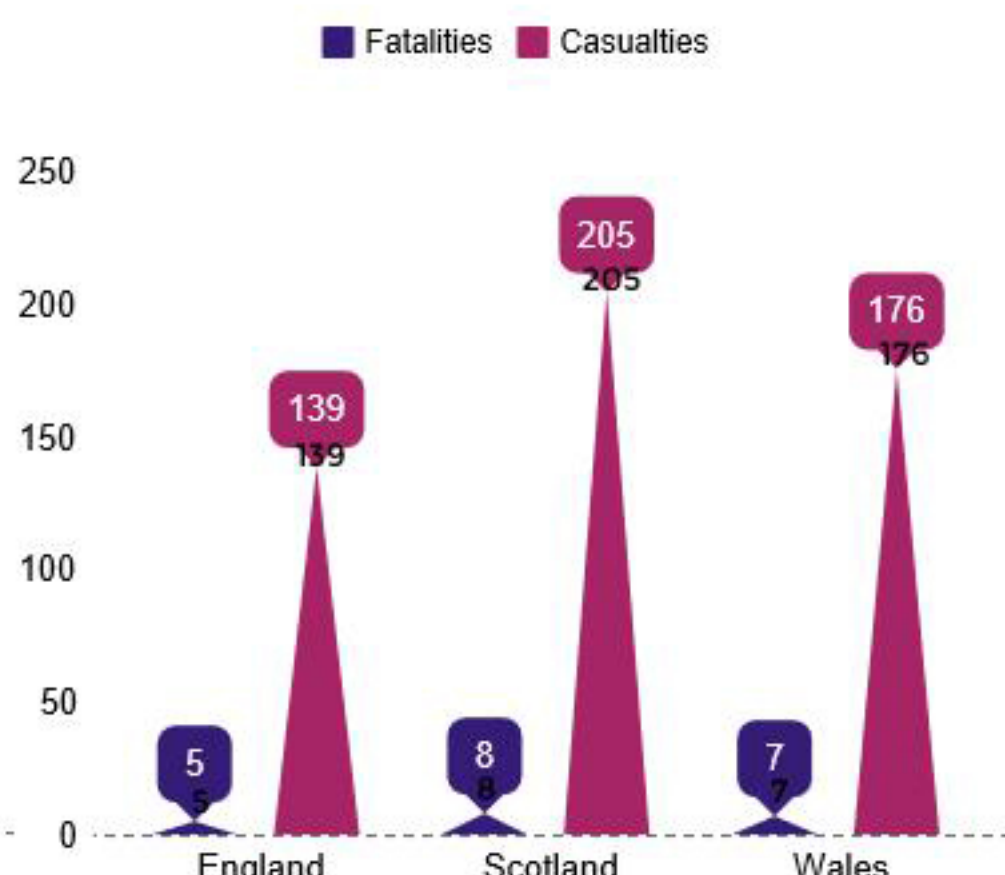

Fire Statistics by Nation 2014/15

Incidents attended

Fires attended

Dwelling Fires

Fatalities and Casualties

Incident rate of fire related fatalities and casualties

Fire related fatalities and Casualties per 1 million people

Data sources:
 Fire statistics monitor: April to September 2015
 Fire and rescue authorities: operational statistics bulletin for England 2014 to 2015
 Fire incidents response times: England 2014 to 2015
 Fire Statistics Great Britain: 2013 to 2014
 English housing survey 2013 to 2014: fire and fire safety report