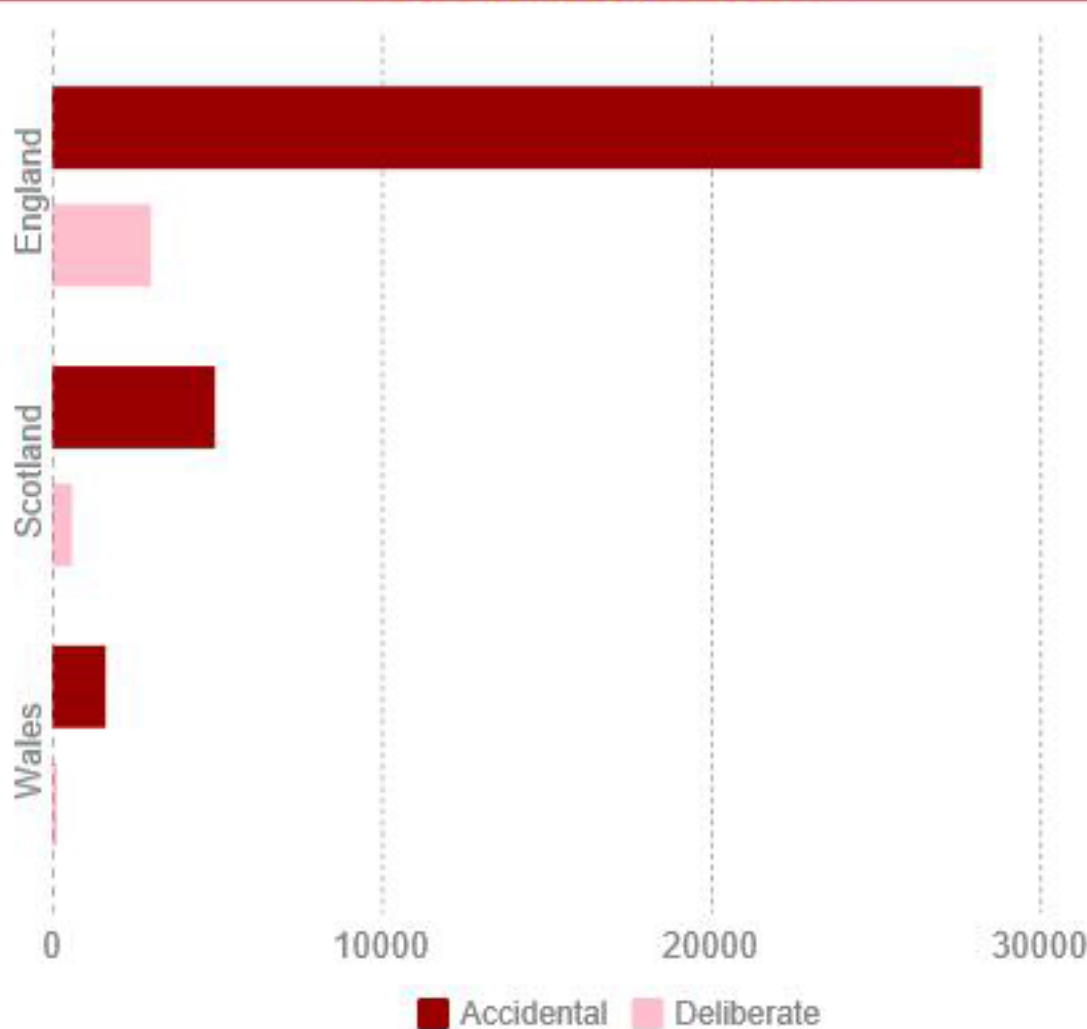

Fire Statistics by Nation 2014/15

Incidents attended

Fires attended

Dwelling Fires

Fatalities and Casualties

Incident rate of fire related fatalities and casualties

Fire related fatalities and Casualties per 1 million people

Data sources:
 Fire statistics monitor: April to September 2015
 Fire and rescue authorities: operational statistics bulletin for England 2014 to 2015
 Fire incidents response times: England 2014 to 2015
 Fire Statistics Great Britain: 2013 to 2014
 English housing survey 2013 to 2014: fire and fire safety report