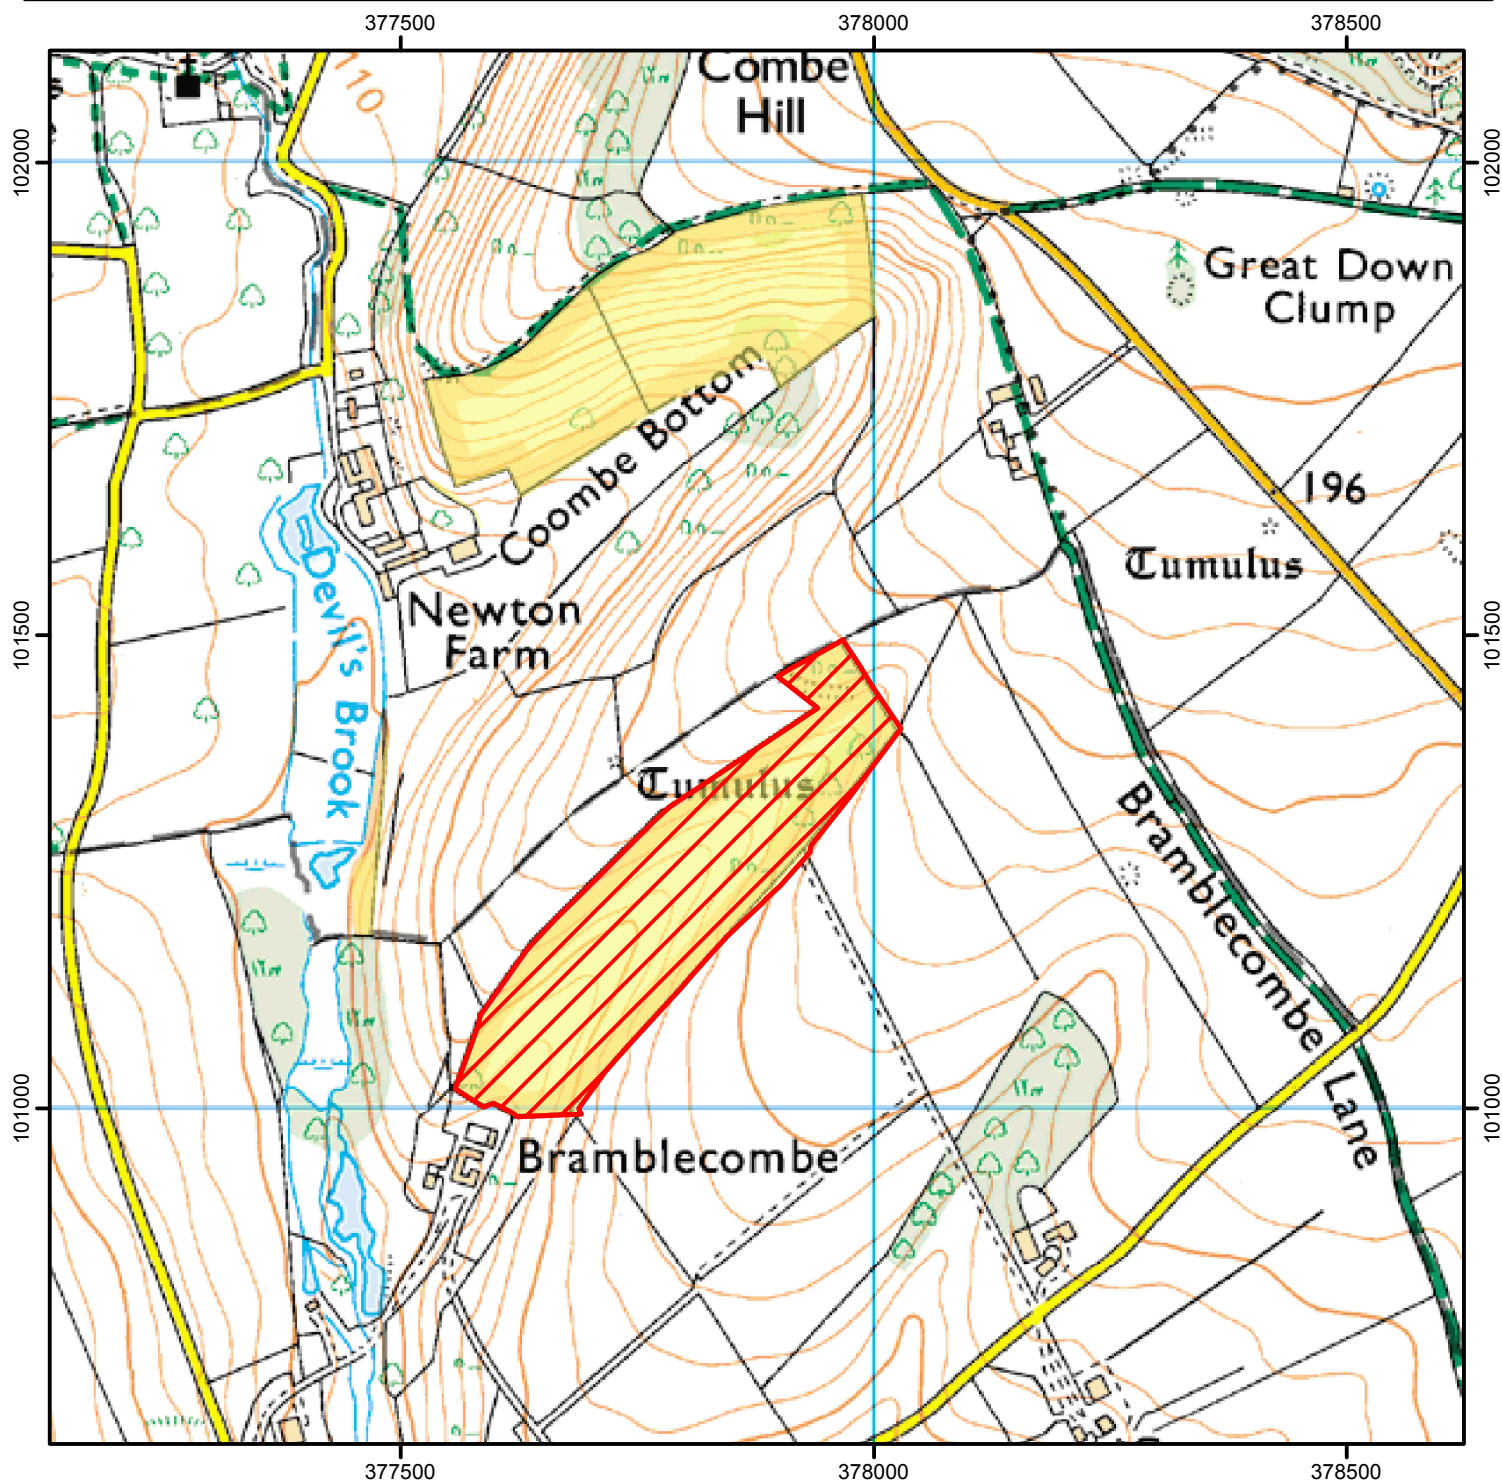

# CROW Open Access: Second consultation on review of restriction

(Please see accompanying notice)

This does not affect Public Rights of Way

Consultation start date: 09 October 2015

Consultation end date : 23 October 2015

Case Number: 2009050214

0 250 500 Metres

© Crown Copyright and database right 2015. All rights reserved.  
Ordnance Survey Licence number 100022021.

CROW Consultation

CROW Access Land

For more information call the Open Access Contact Centre on 0300 060 2091  
or visit our website at [www.gov.uk/right-of-way-open-access-land/use-your-right-to-roam](http://www.gov.uk/right-of-way-open-access-land/use-your-right-to-roam)