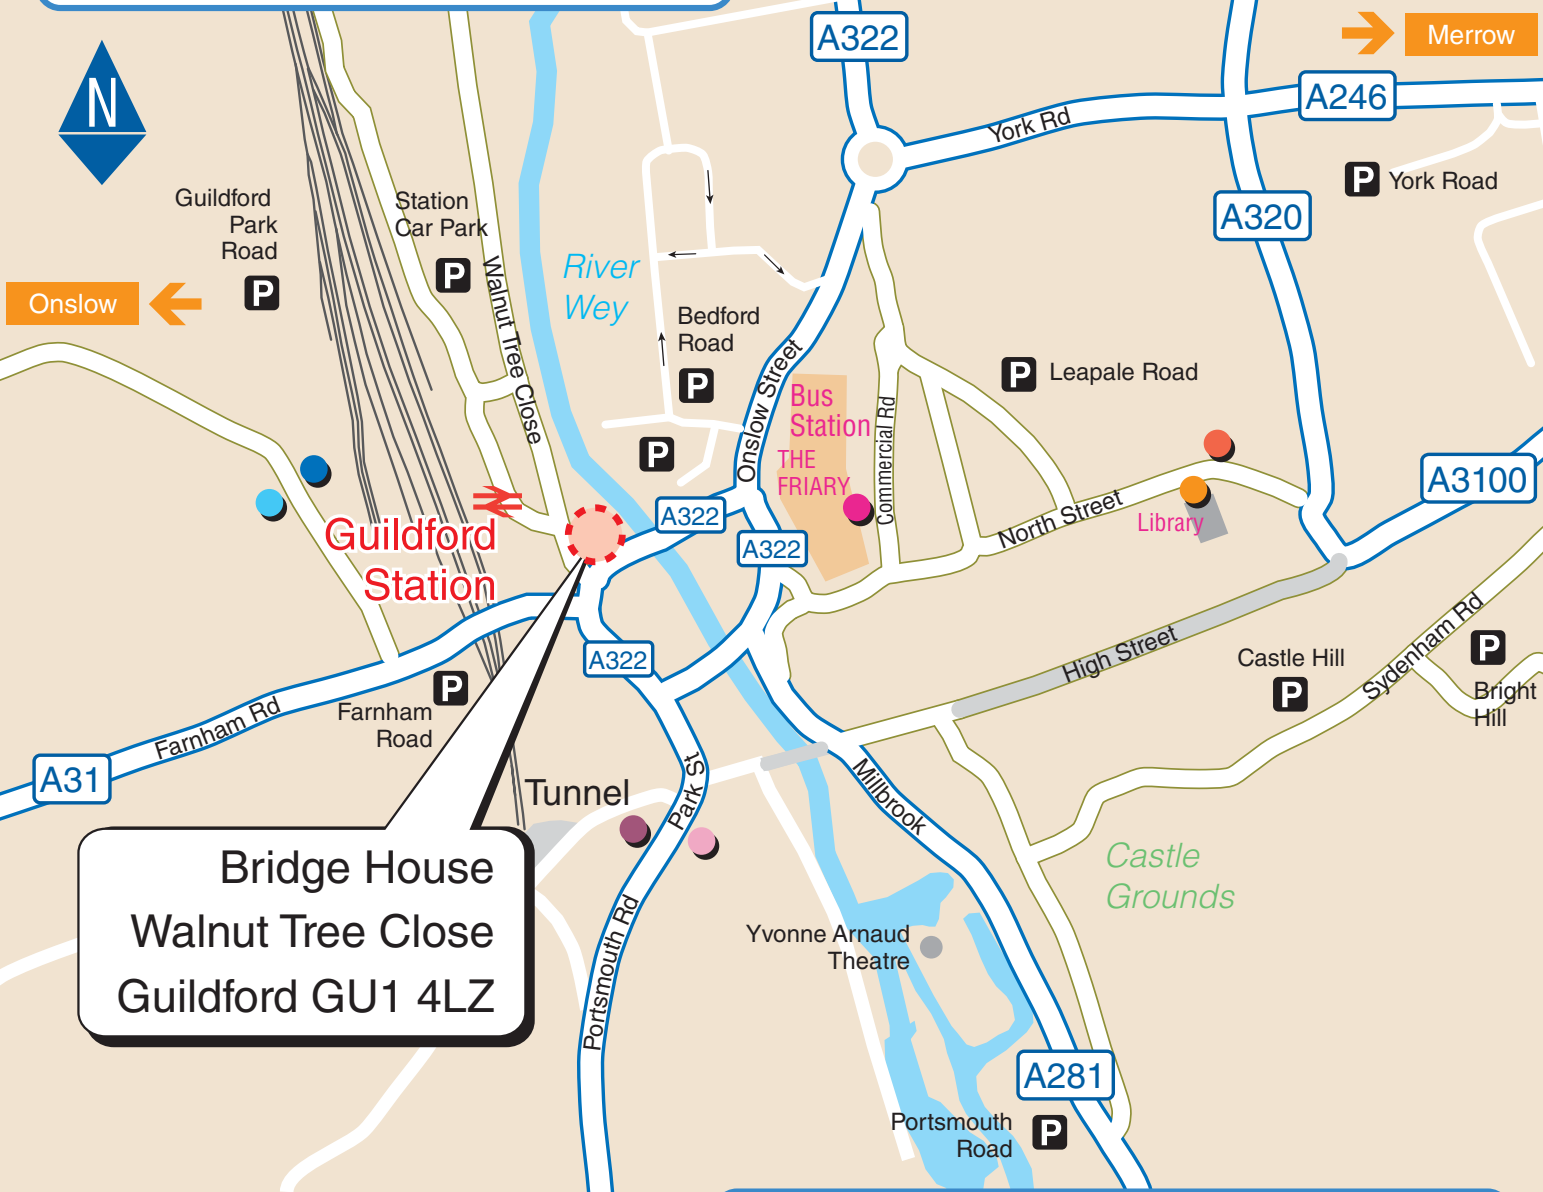

 Park and ride buses drop you off and collect you by the Friary. They also stop at a few other places shown on this map.

- |   |   |
|---|---|
| <b>Spectrum</b>   | <b>Artington</b>  |
|  getting off |  getting off |
| <b>Merrow</b>   |  getting on  |
|  getting off | <b>Onslow</b>   |
|  getting on  |  getting off |
|   |  getting on  |

Further information on bus times and fares, are available on the online Guildford Park and Ride leaflet at:  
<http://new.surreycc.gov.uk/roads-and-transport/buses-and-trains/guildford-park-and-ride>

Bridge House  
 Walnut Tree Close  
 Guildford GU1 4LZ