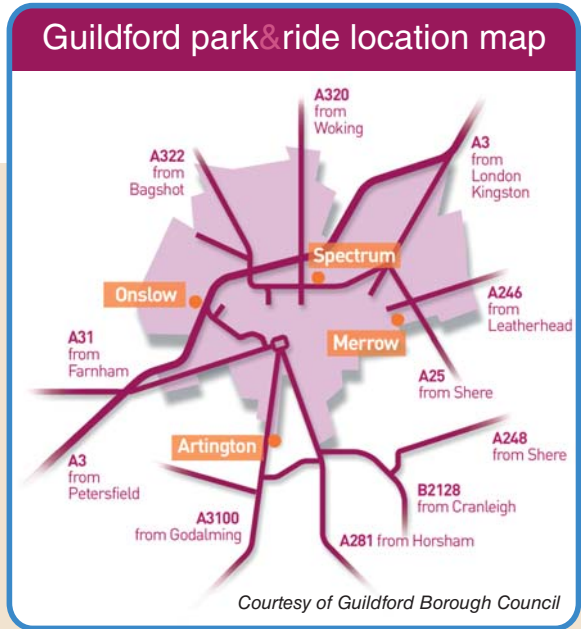

 Park and ride buses drop you off and collect you by the Friary. They also stop at a few other places shown on this map.

- |   |   |
|---|---|
| <b>Spectrum</b>   | <b>Artington</b>  |
|  getting off |  getting off |
| <b>Merrow</b>   |  getting on  |
|  getting off | <b>Onslow</b>   |
|  getting on  |  getting off |
|   |  getting on  |

Further information on bus times and fares, are available on the online Guildford Park and Ride leaflet at:  
<http://new.surreycc.gov.uk/roads-and-transport/buses-and-trains/guildford-park-and-ride>

Bridge House  
 Walnut Tree Close  
 Guildford GU1 4LZ