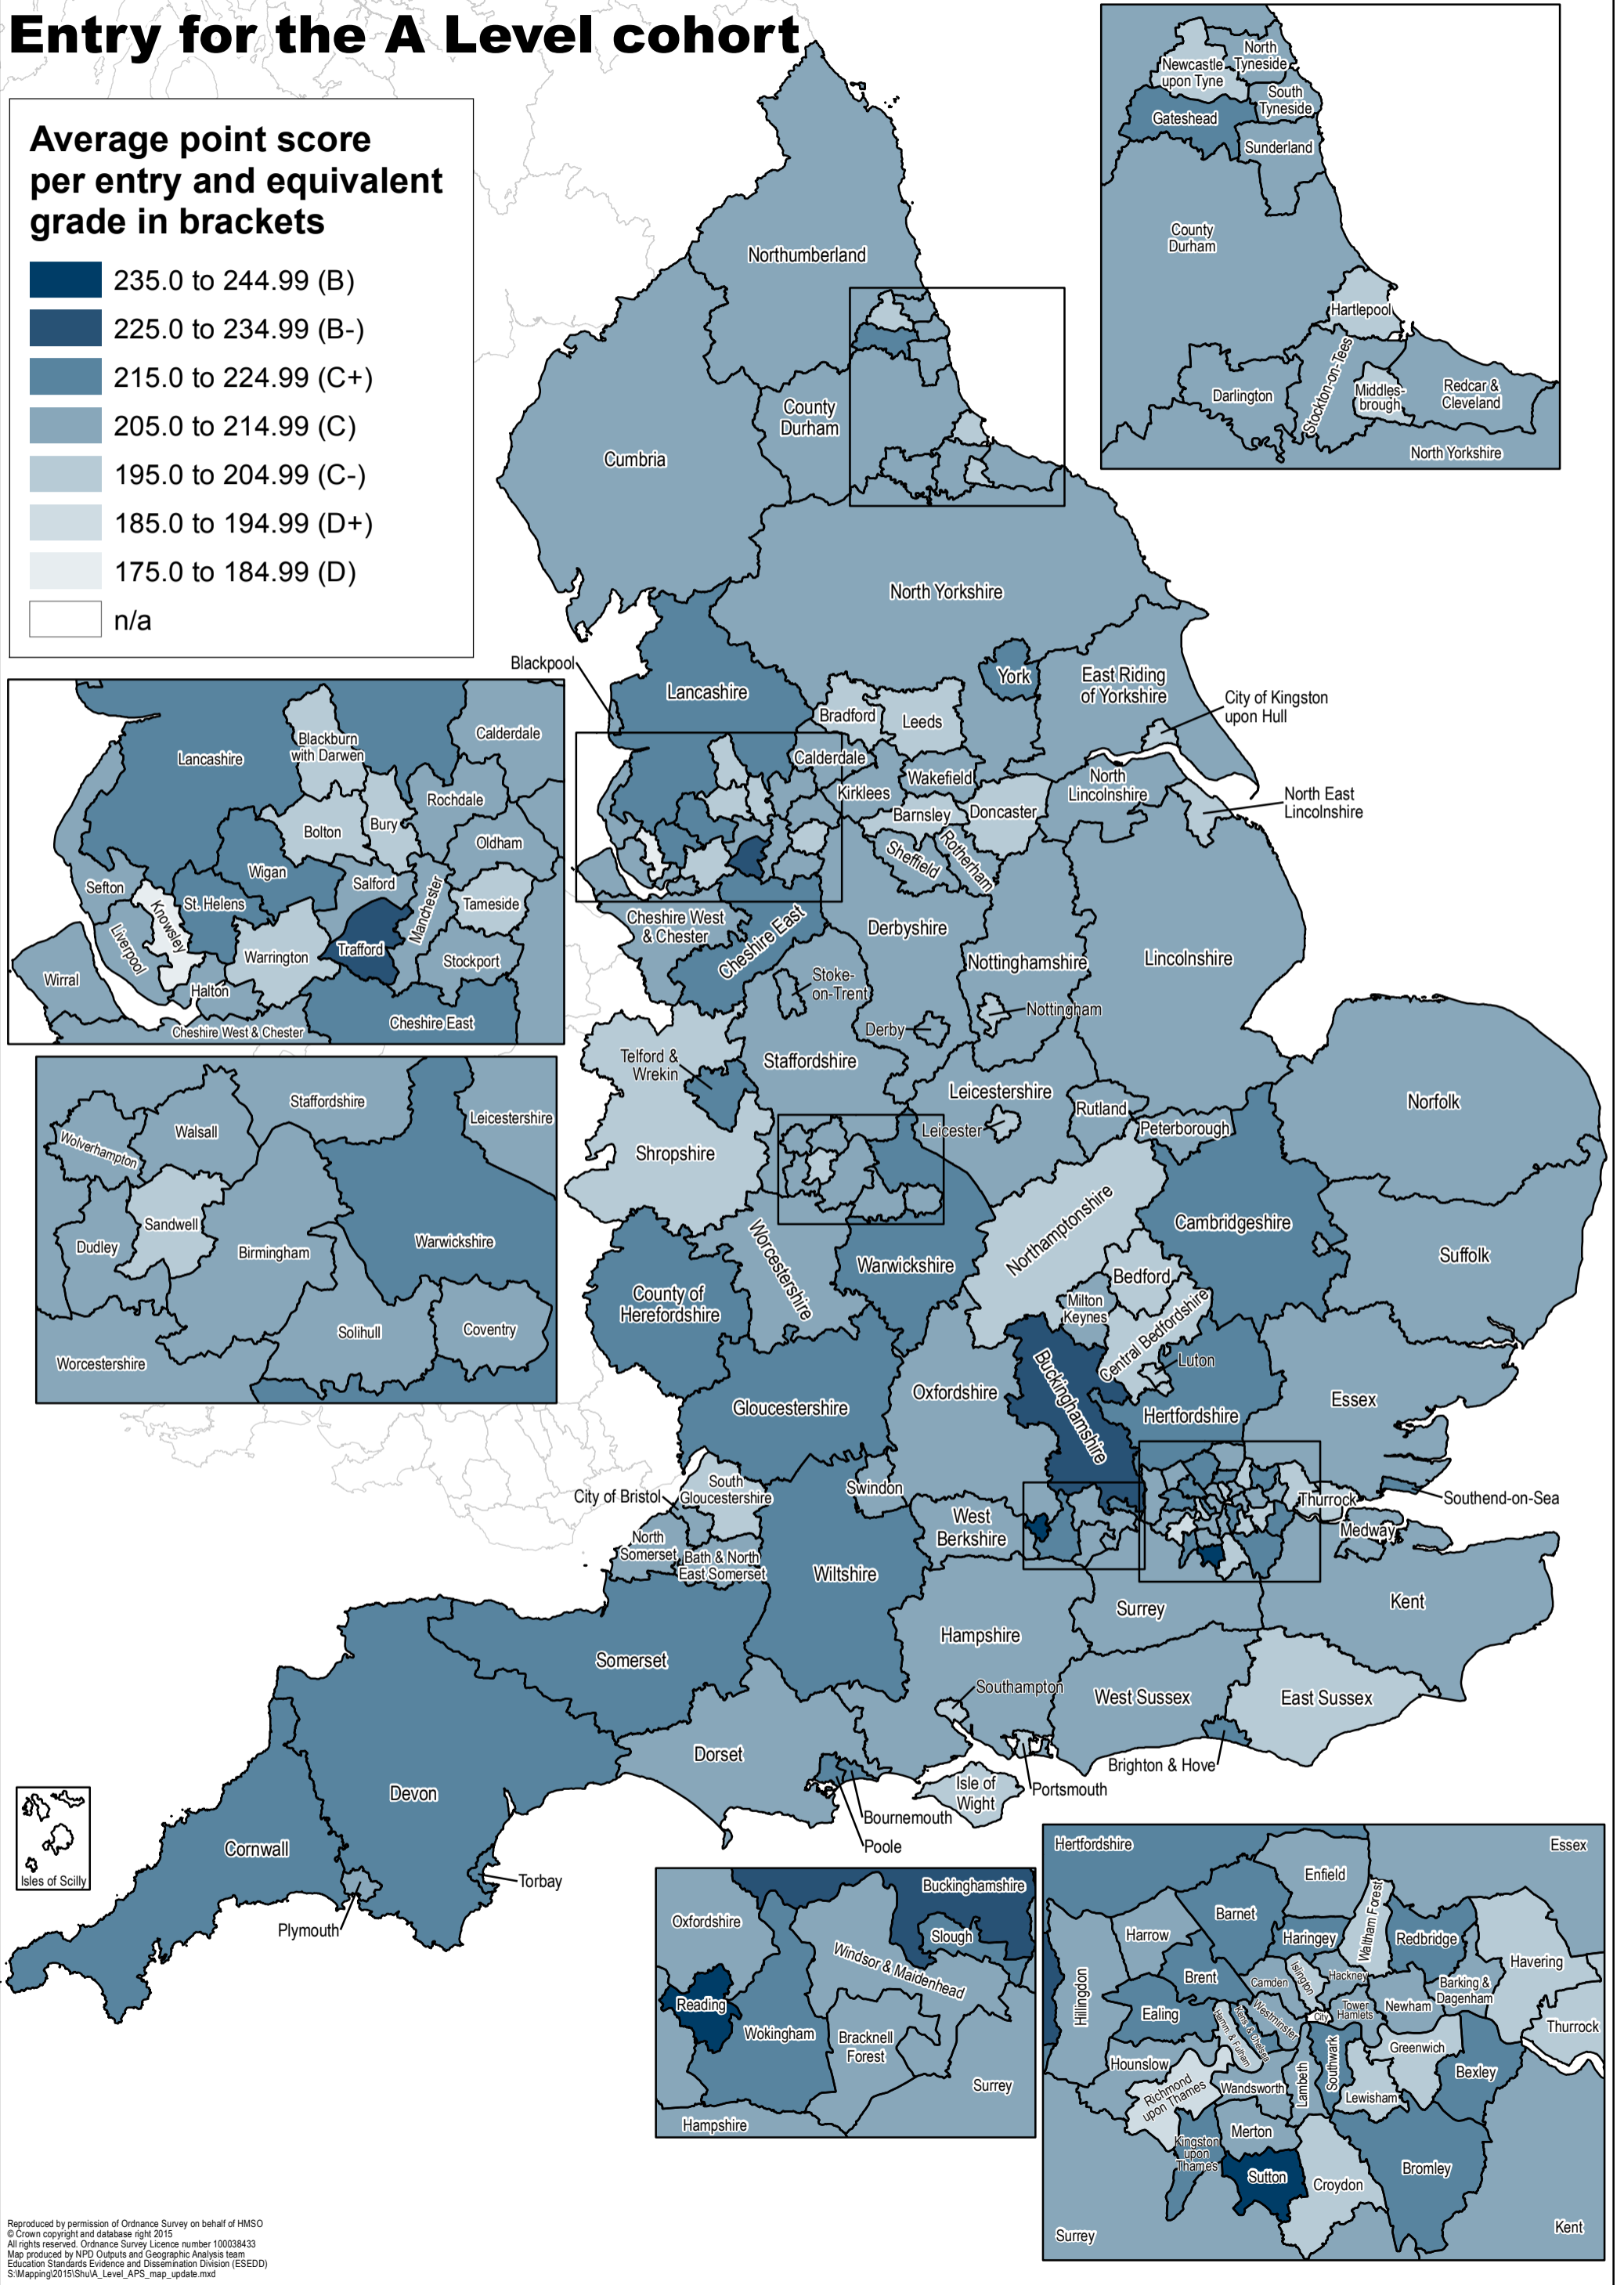

Average Point Score Per Entry for the A Level cohort

Average point score per entry and equivalent grade in brackets