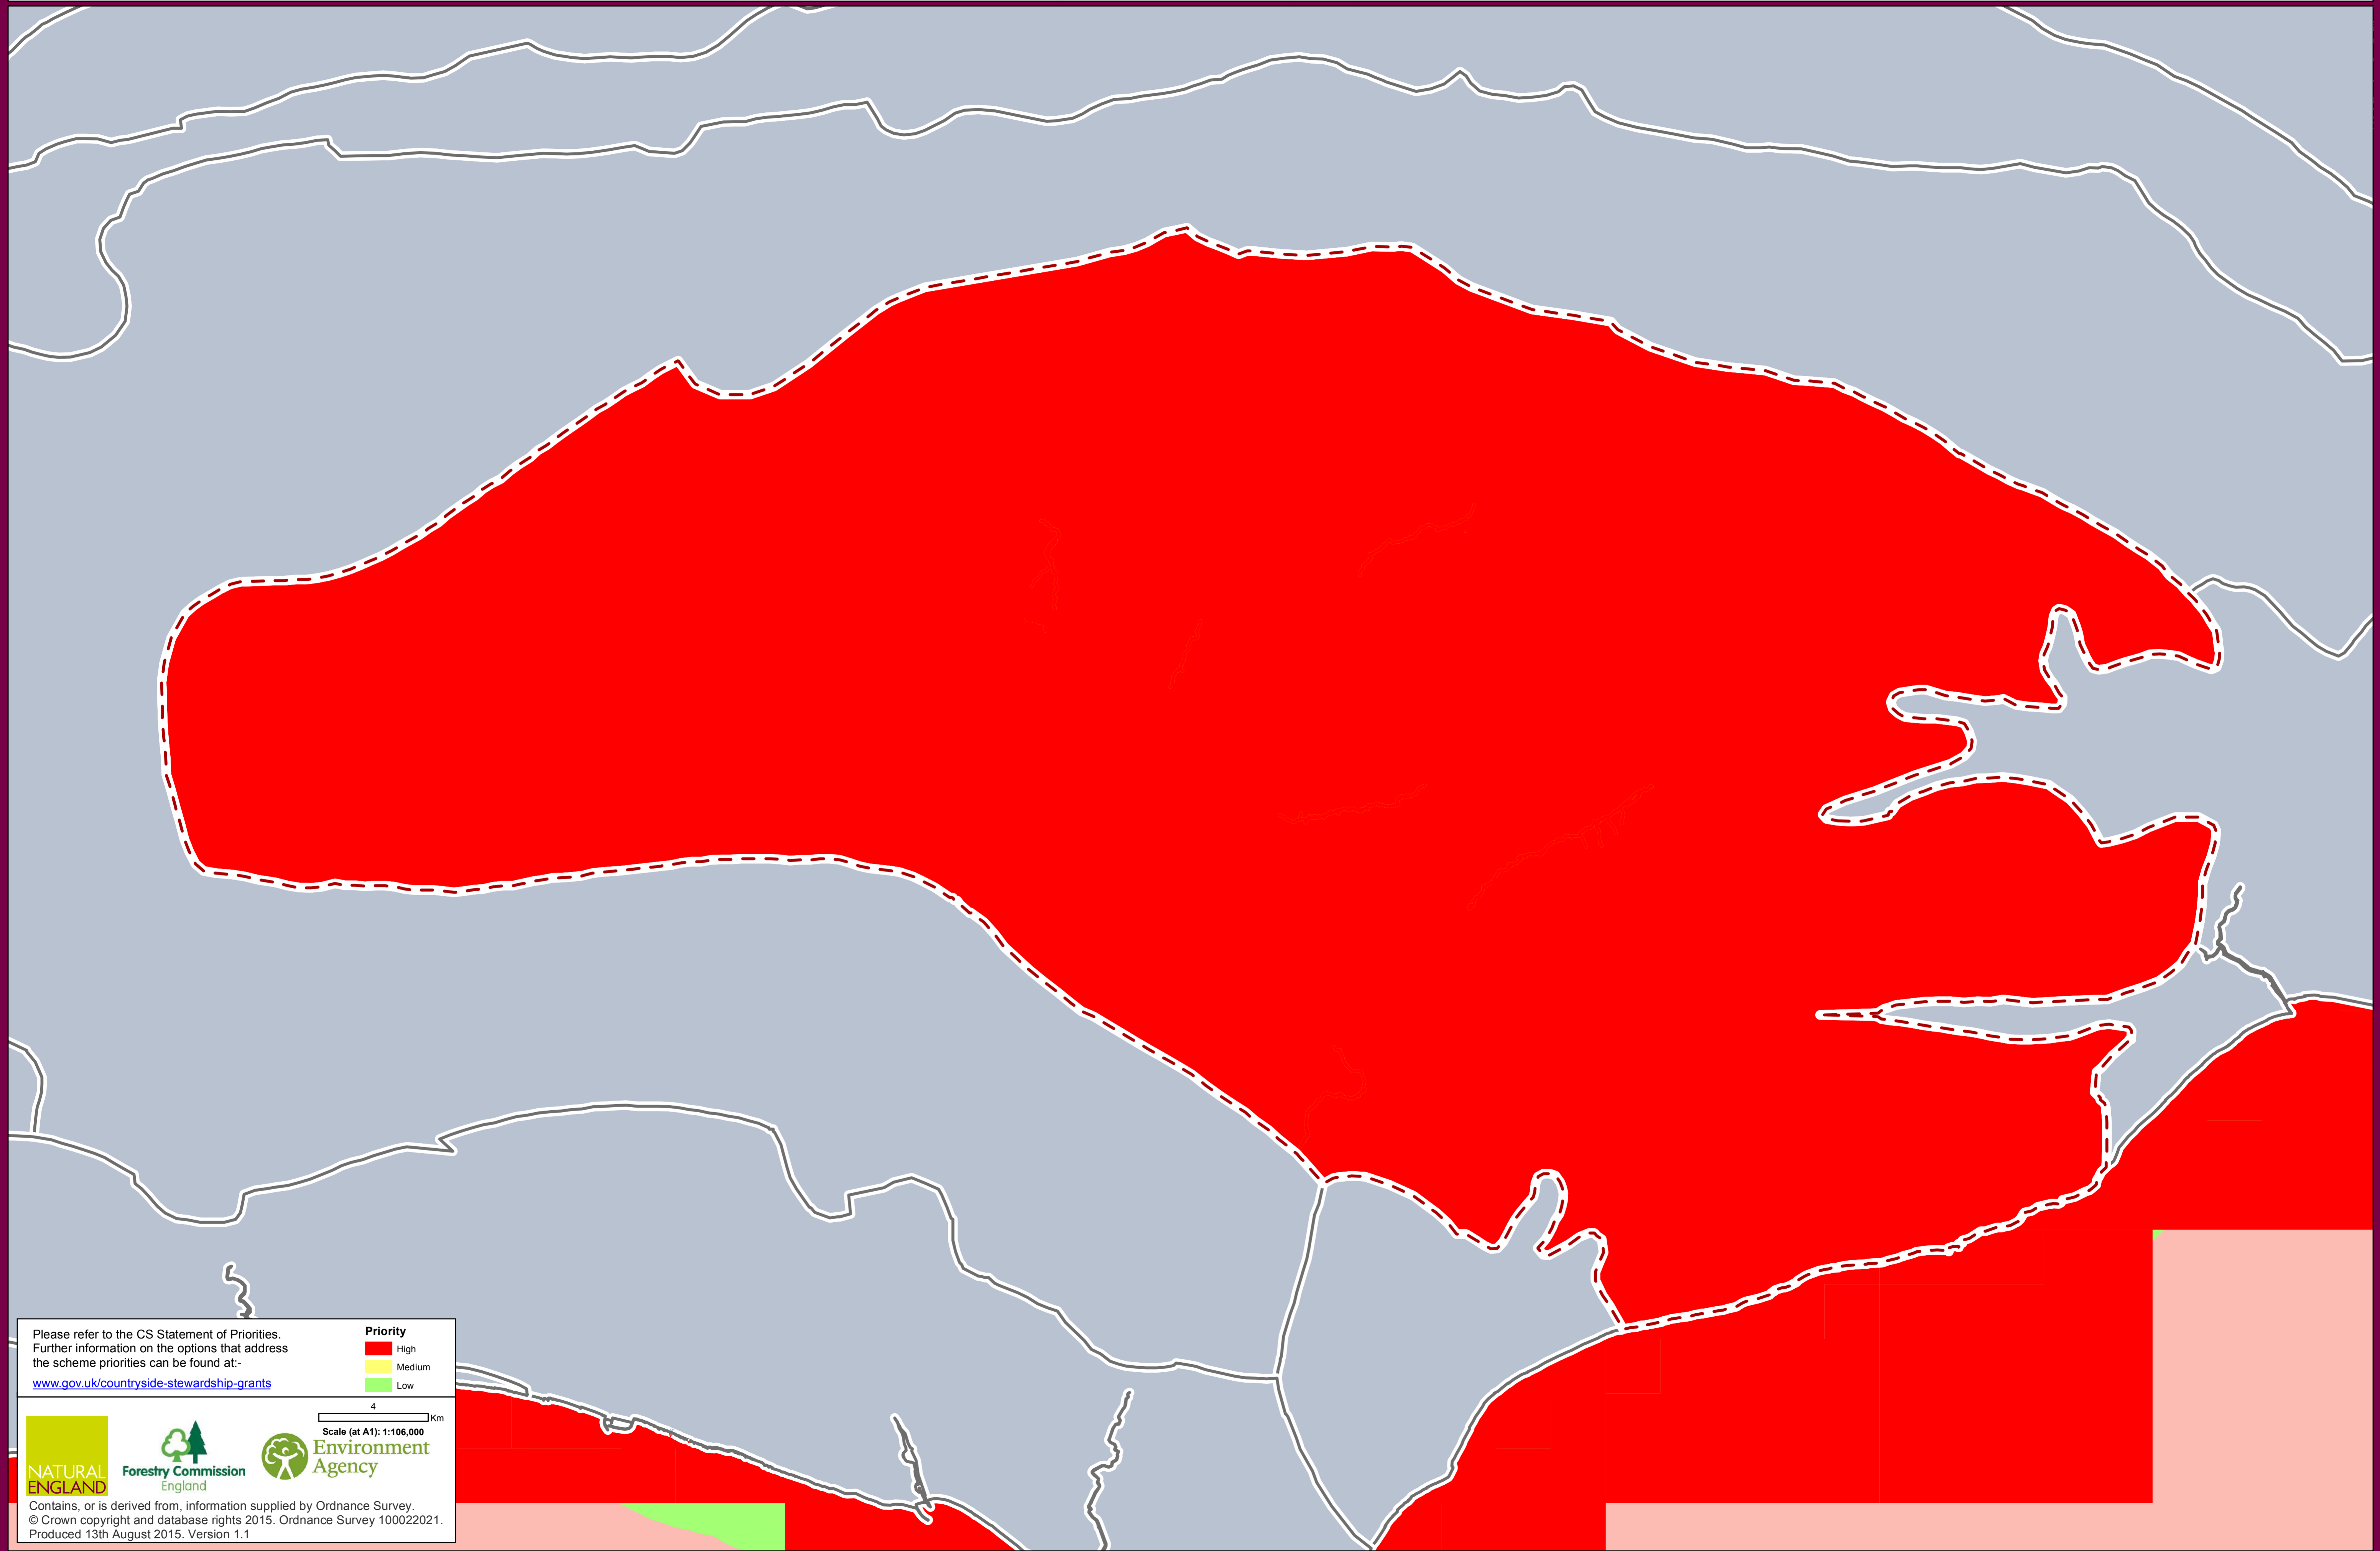

Countryside Stewardship Mid Tier Targeting Priorities High Weald NCA (122)

Please refer to the CS Statement of Priorities.
Further information on the options that address
the scheme priorities can be found at:-

www.gov.uk/countryside-stewardship-grants

Priority
High
Medium
Low

4 Km
Scale (at A1): 1:106,000

Contains, or is derived from, information supplied by Ordnance Survey.
© Crown copyright and database rights 2015. Ordnance Survey 100022021.
Produced 13th August 2015. Version 1.1