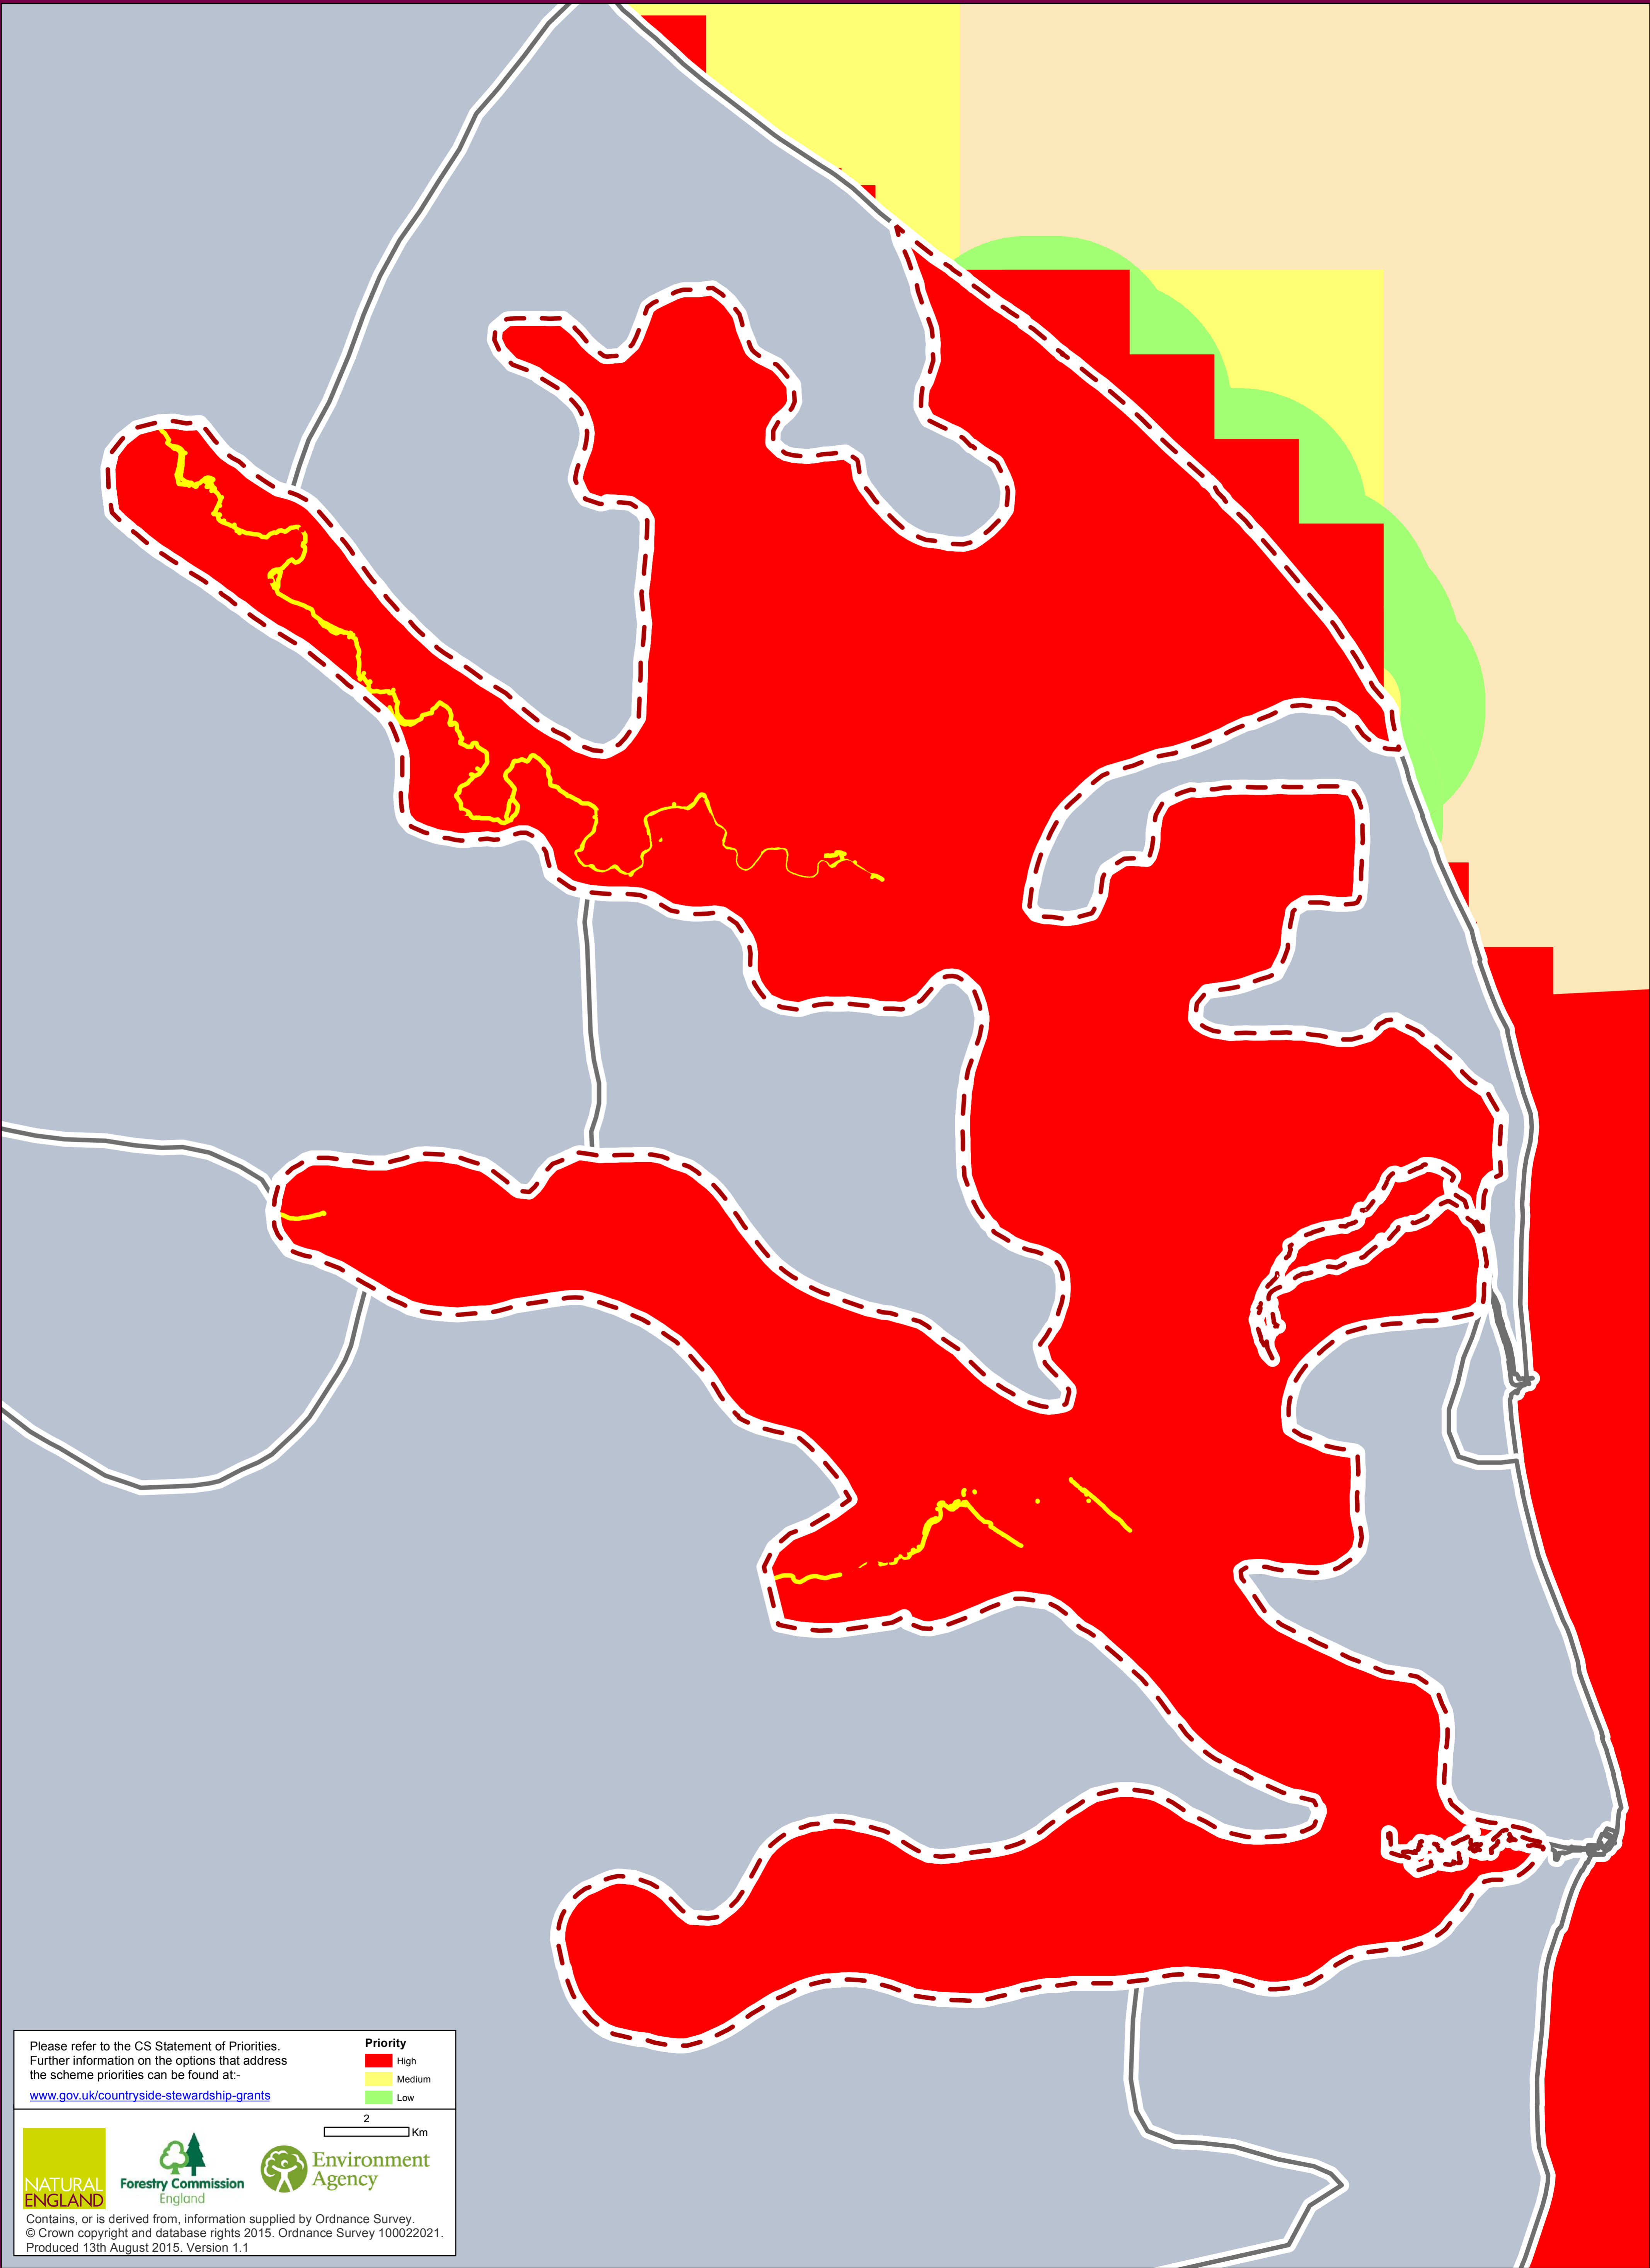

Countryside Stewardship Mid Tier Targeting Priorities

The Broads NCA (80)

Please refer to the CS Statement of Priorities.
Further information on the options that address
the scheme priorities can be found at:-
www.gov.uk/countryside-stewardship-grants

Priority
High
Medium
Low

2 Km

Contains, or is derived from, information supplied by Ordnance Survey.
© Crown copyright and database rights 2015. Ordnance Survey 100022021.
Produced 13th August 2015. Version 1.1