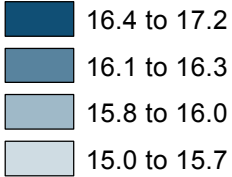

Key Stage 1: Average Point Score of pupils in State-funded schools* by Local Authority District (of pupil residence), 2014

Average Point Score

National figure (State-funded schools*): 15.9

* Including CTCs and academies.