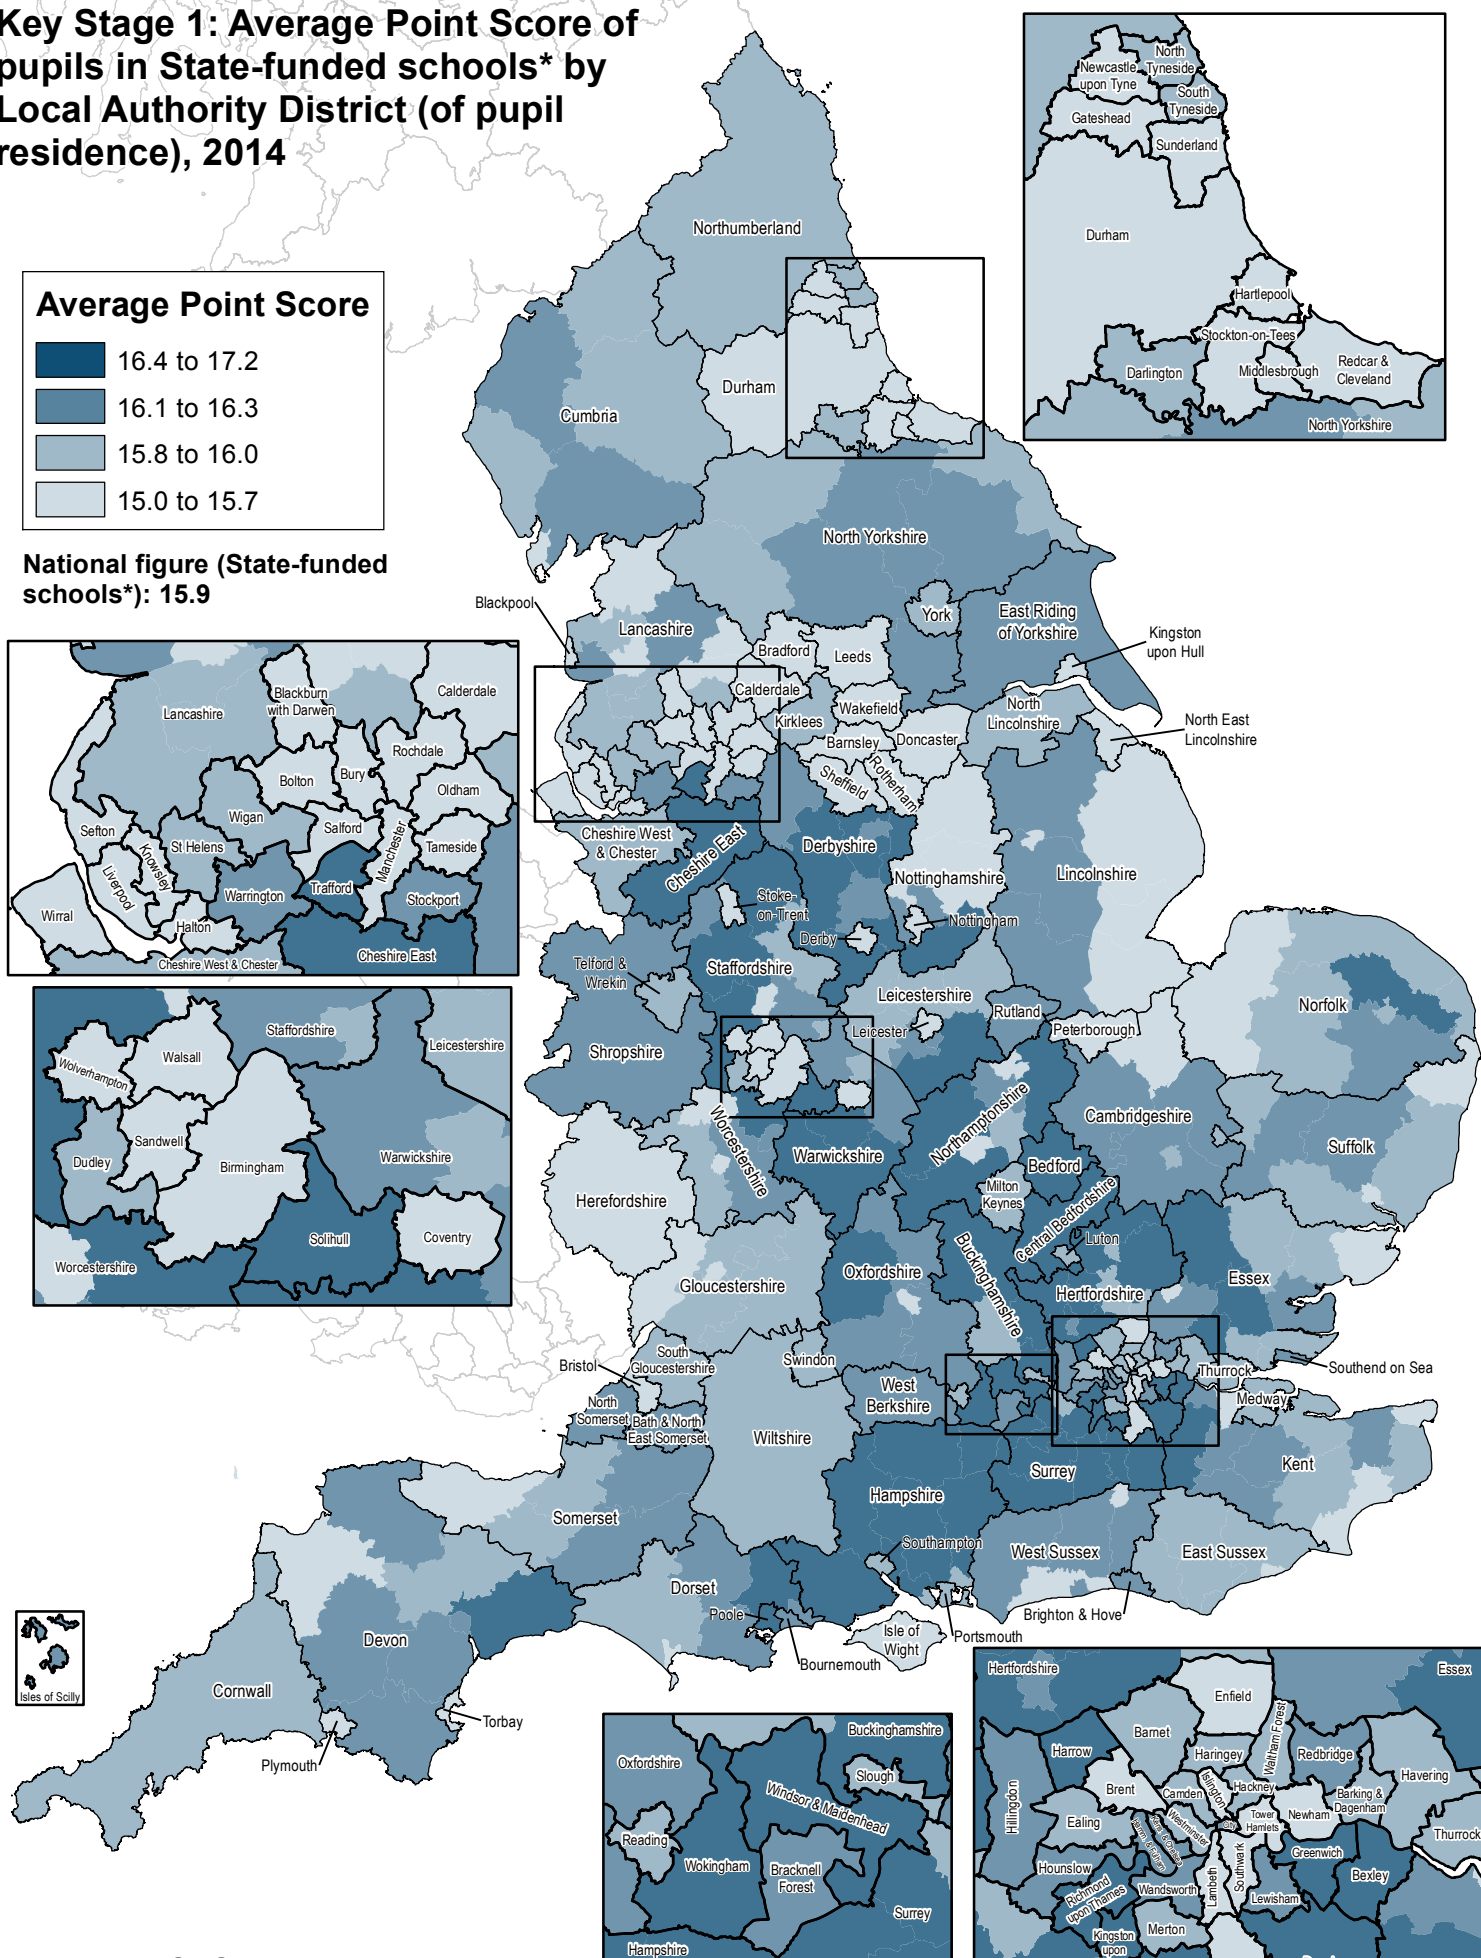

Key Stage 1: Average Point Score of pupils in State-funded schools* by Local Authority District (of pupil residence), 2014

Average Point Score

National figure (State-funded schools*): 15.9

* Including CTCs and academies.