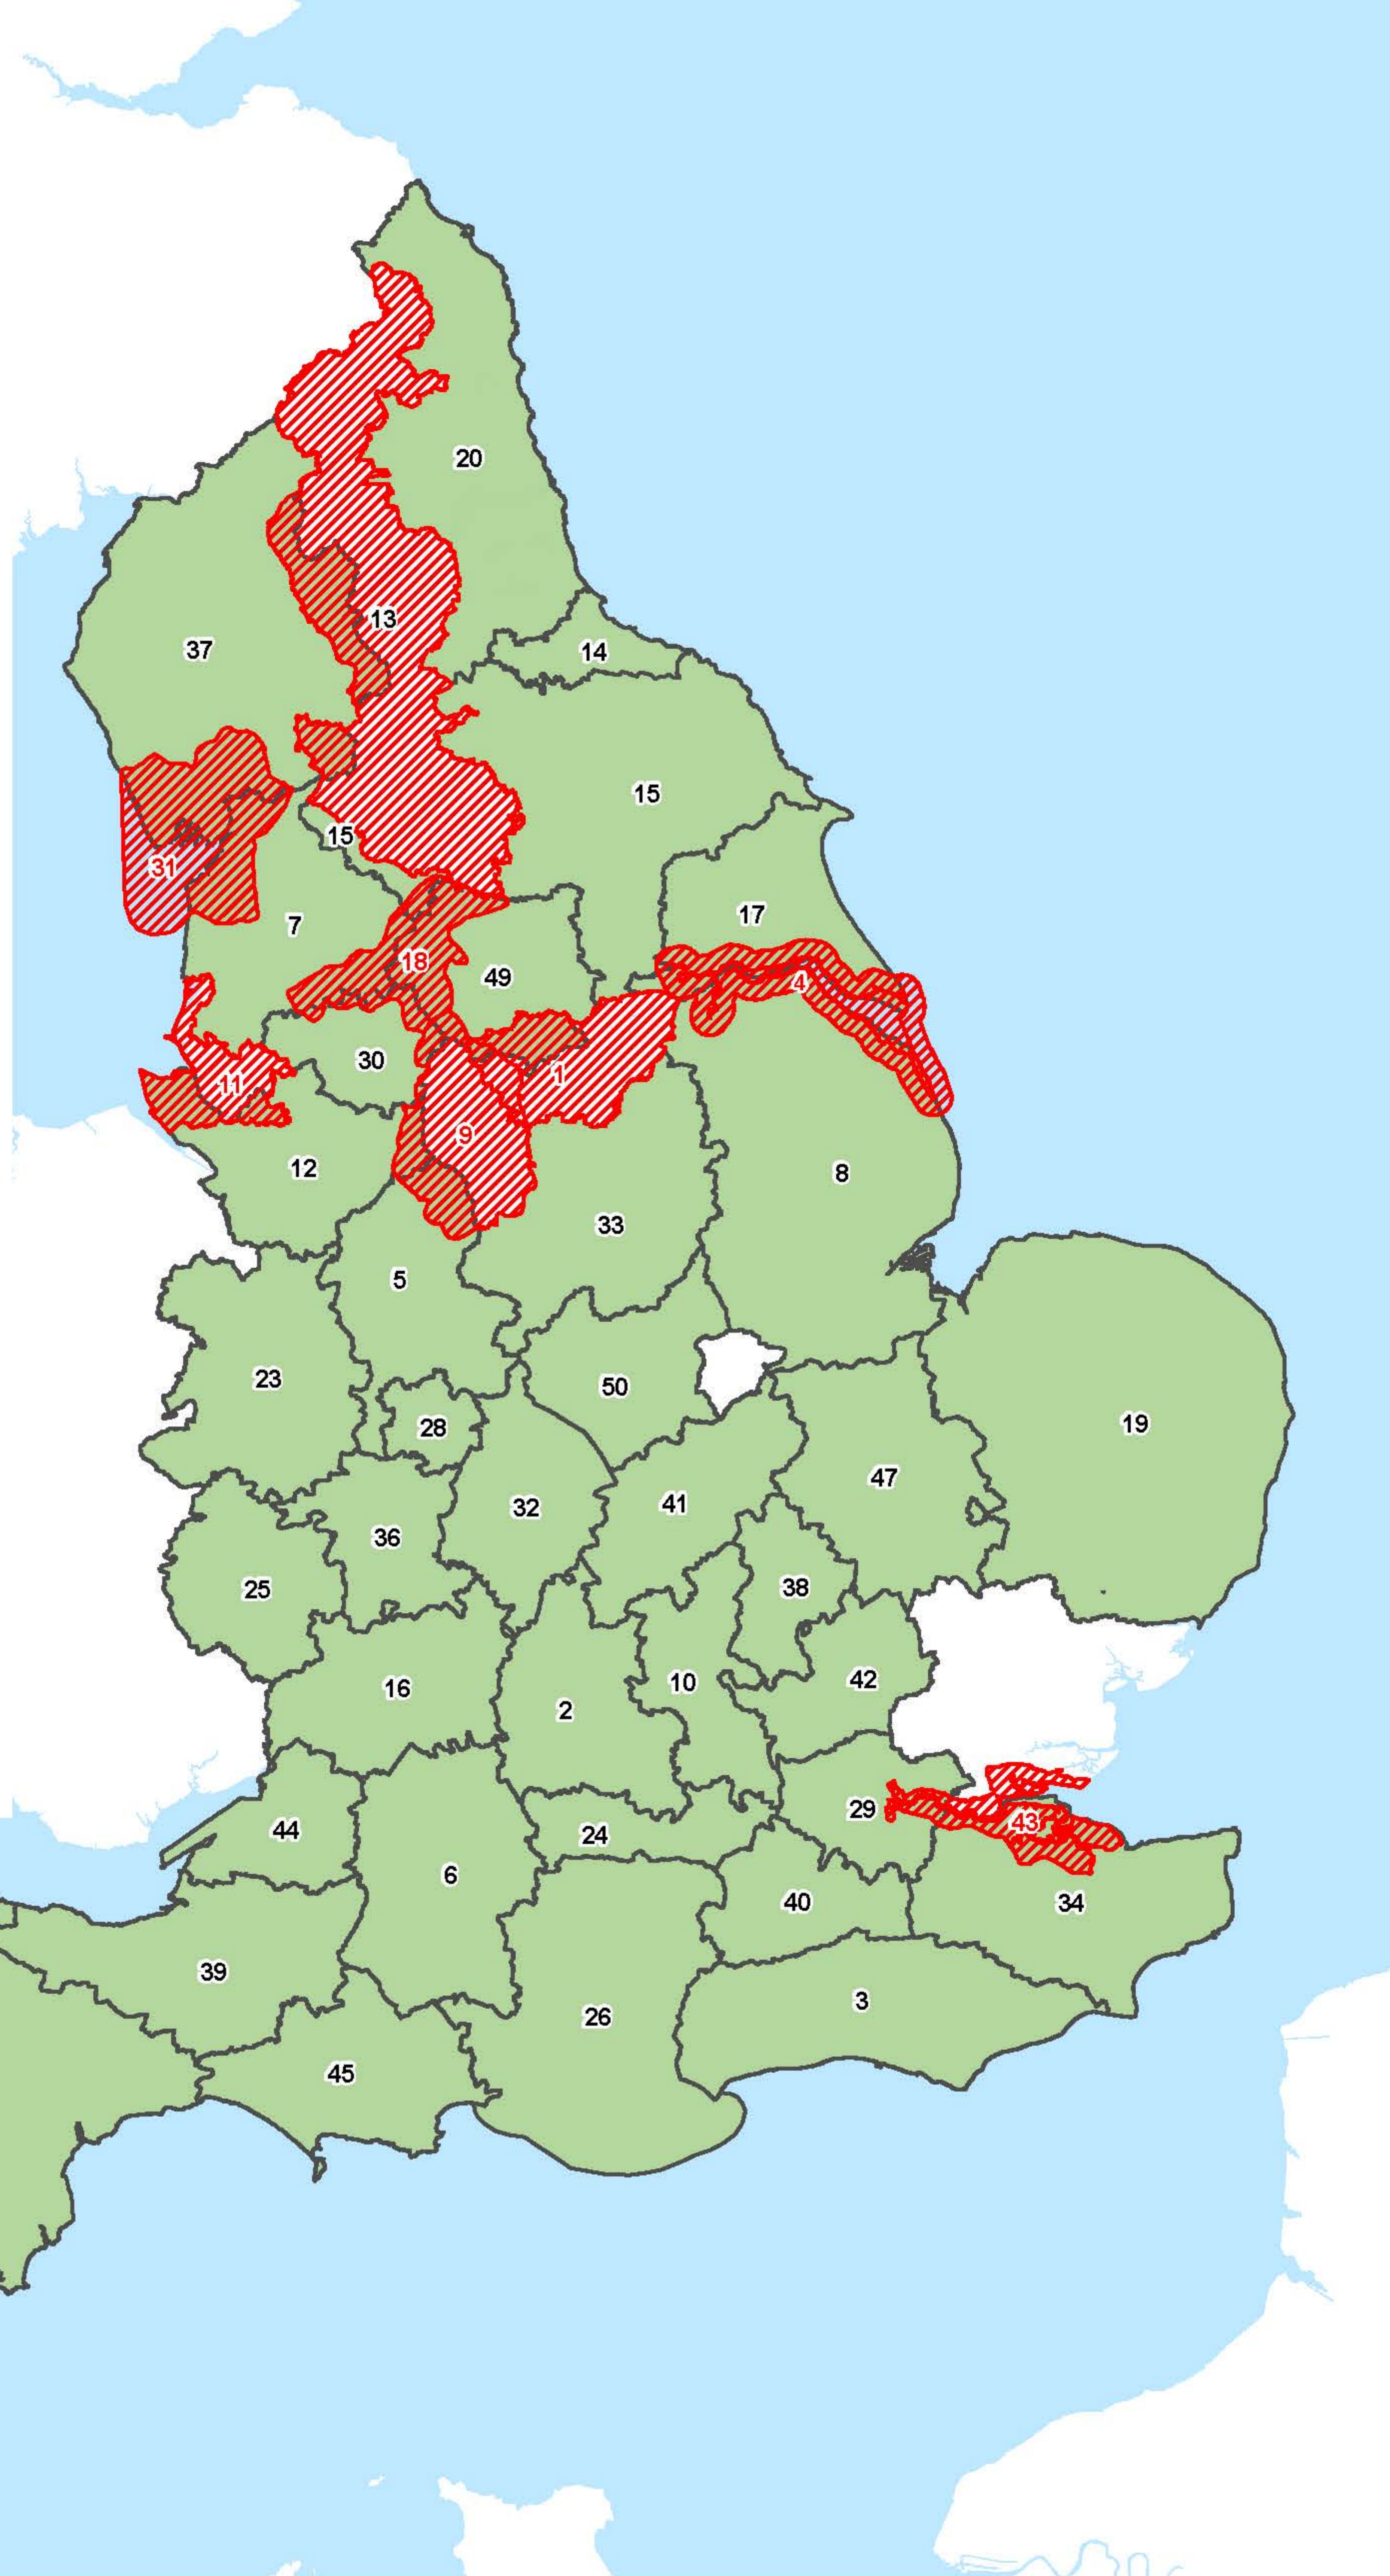

- | LNPS No. | LNP Name                                 |
|----------|--|
| LNPS-01  | South Yorkshire                          |
| LNPS-02  | Wild Oxfordshire                         |
| LNPS-03  | Sussex                                   |
| LNPS-04  | Humber Nature Partnership                |
| LNPS-05  | Staffordshire                            |
| LNPS-06  | Wiltshire & Swindon (Link 2 Nature)      |
| LNPS-07  | Lancashire Environment Forum             |
| LNPS-08  | Greater Lincolnshire                     |
| LNPS-09  | Nature Peak District                     |
| LNPS-10  | Buckinghamshire and Milton Keynes        |
| LNPS-11  | Liverpool City Region (Nature Connected) |
| LNPS-12  | Cheshire Region                          |
| LNPS-13  | Northern Upland Chain                    |
| LNPS-14  | Tees Valley                              |
| LNPS-15  | North Yorkshire & York                   |
| LNPS-16  | Gloucestershire                          |
| LNPS-17  | Hull and East Riding                     |
| LNPS-18  | Pennine Prospects                        |
| LNPS-19  | Wild Anglia                              |
| LNPS-20  | North East                               |
| LNPS-23  | Shropshire, Telford & Wrekin             |
| LNPS-24  | Berkshire                                |
| LNPS-25  | Herefordshire                            |
| LNPS-26  | Hampshire & Isle of Wight                |
| LNPS-27  | Natural Devon                            |
| LNPS-28  | Birmingham & Black Country               |
| LNPS-29  | London                                   |
| LNPS-30  | Greater Manchester                       |
| LNPS-31  | Morecambe Bay                            |
| LNPS-32  | Warwickshire                             |
| LNPS-33  | Lowland Derbyshire and Nottinghamshire   |
| LNPS-34  | Kent                                     |
| LNPS-36  | Worcestershire                           |
| LNPS-37  | Cumbria                                  |
| LNPS-38  | Bedfordshire                             |
| LNPS-39  | Somerset                                 |
| LNPS-40  | Surrey                                   |
| LNPS-41  | Northamptonshire                         |
| LNPS-42  | Hertfordshire                            |
| LNPS-43  | Thames Gateway                           |
| LNPS-44  | West of England                          |
| LNPS-45  | Dorset                                   |
| LNPS-46  | Plymouth                                 |
| LNPS-47  | Greater Cambridgeshire                   |
| LNPS-48  | Cornwall & Isles of Scilly               |
| LNPS-49  | Yorkshire West                           |
| LNPS-50  | Leicestershire                           |