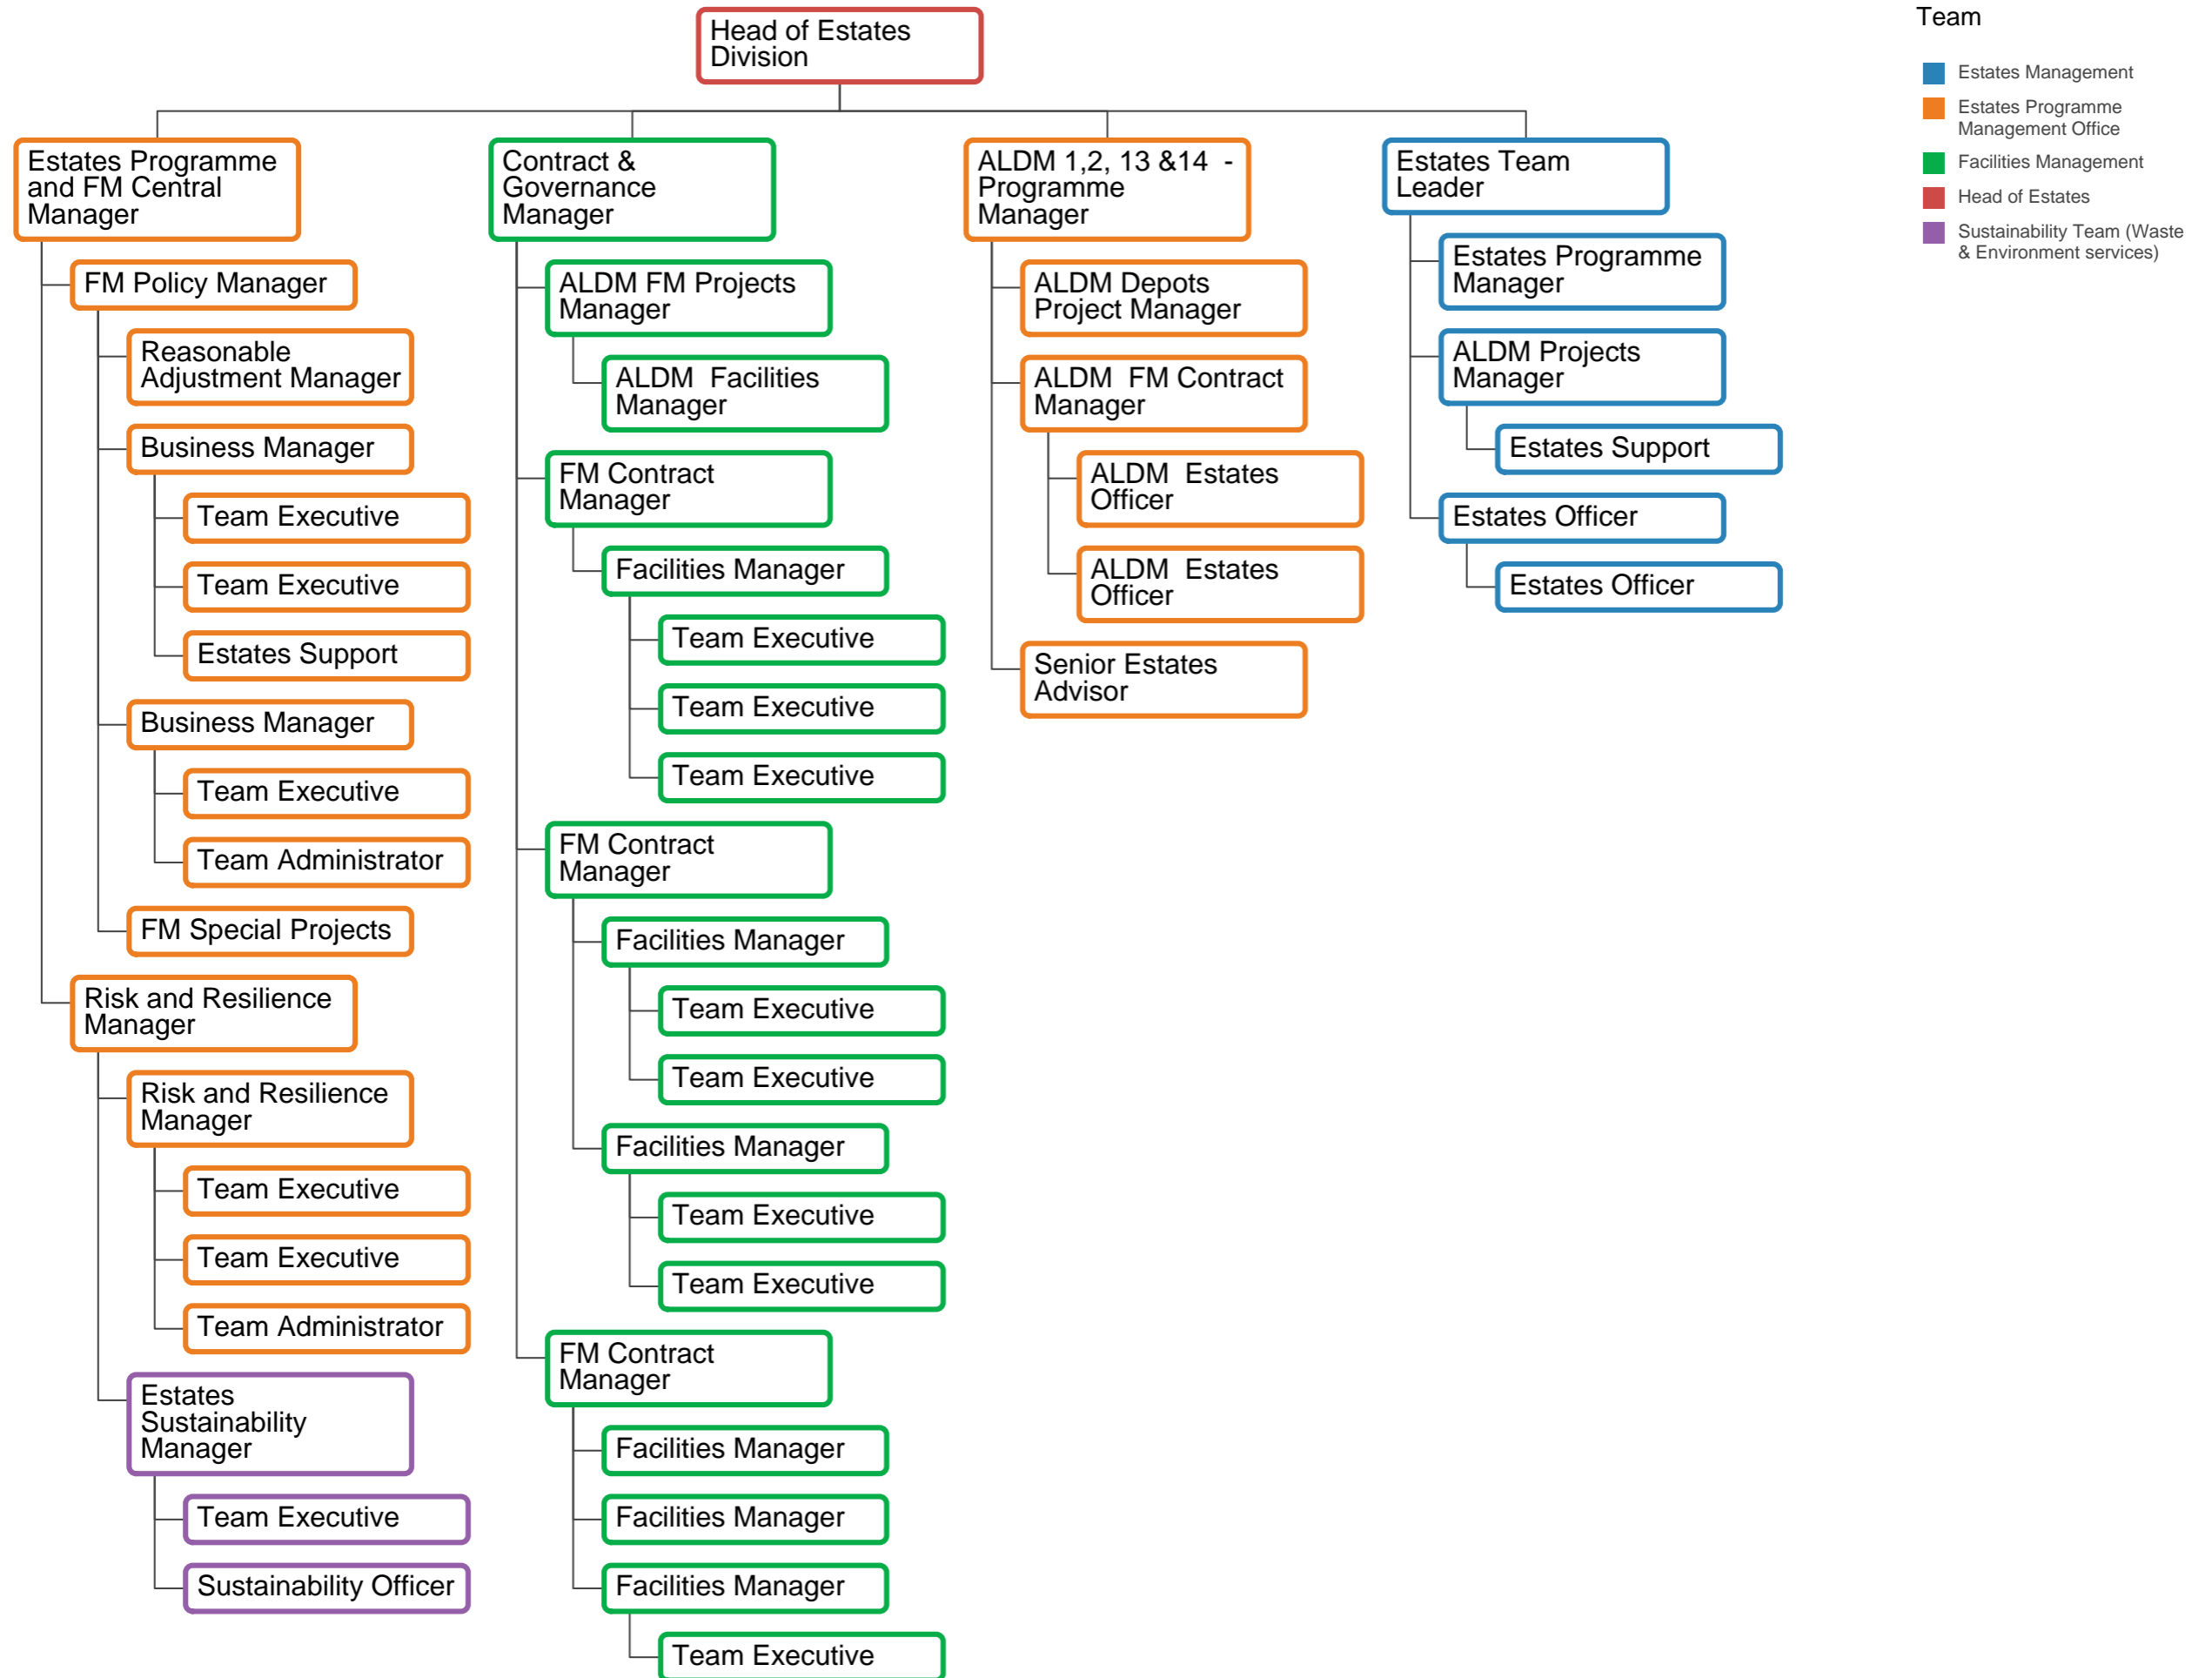

Highways England Estates Division Organogram

Team

- Estates Management
- Estates Programme Management Office
- Facilities Management
- Head of Estates
- Sustainability Team (Waste & Environment services)