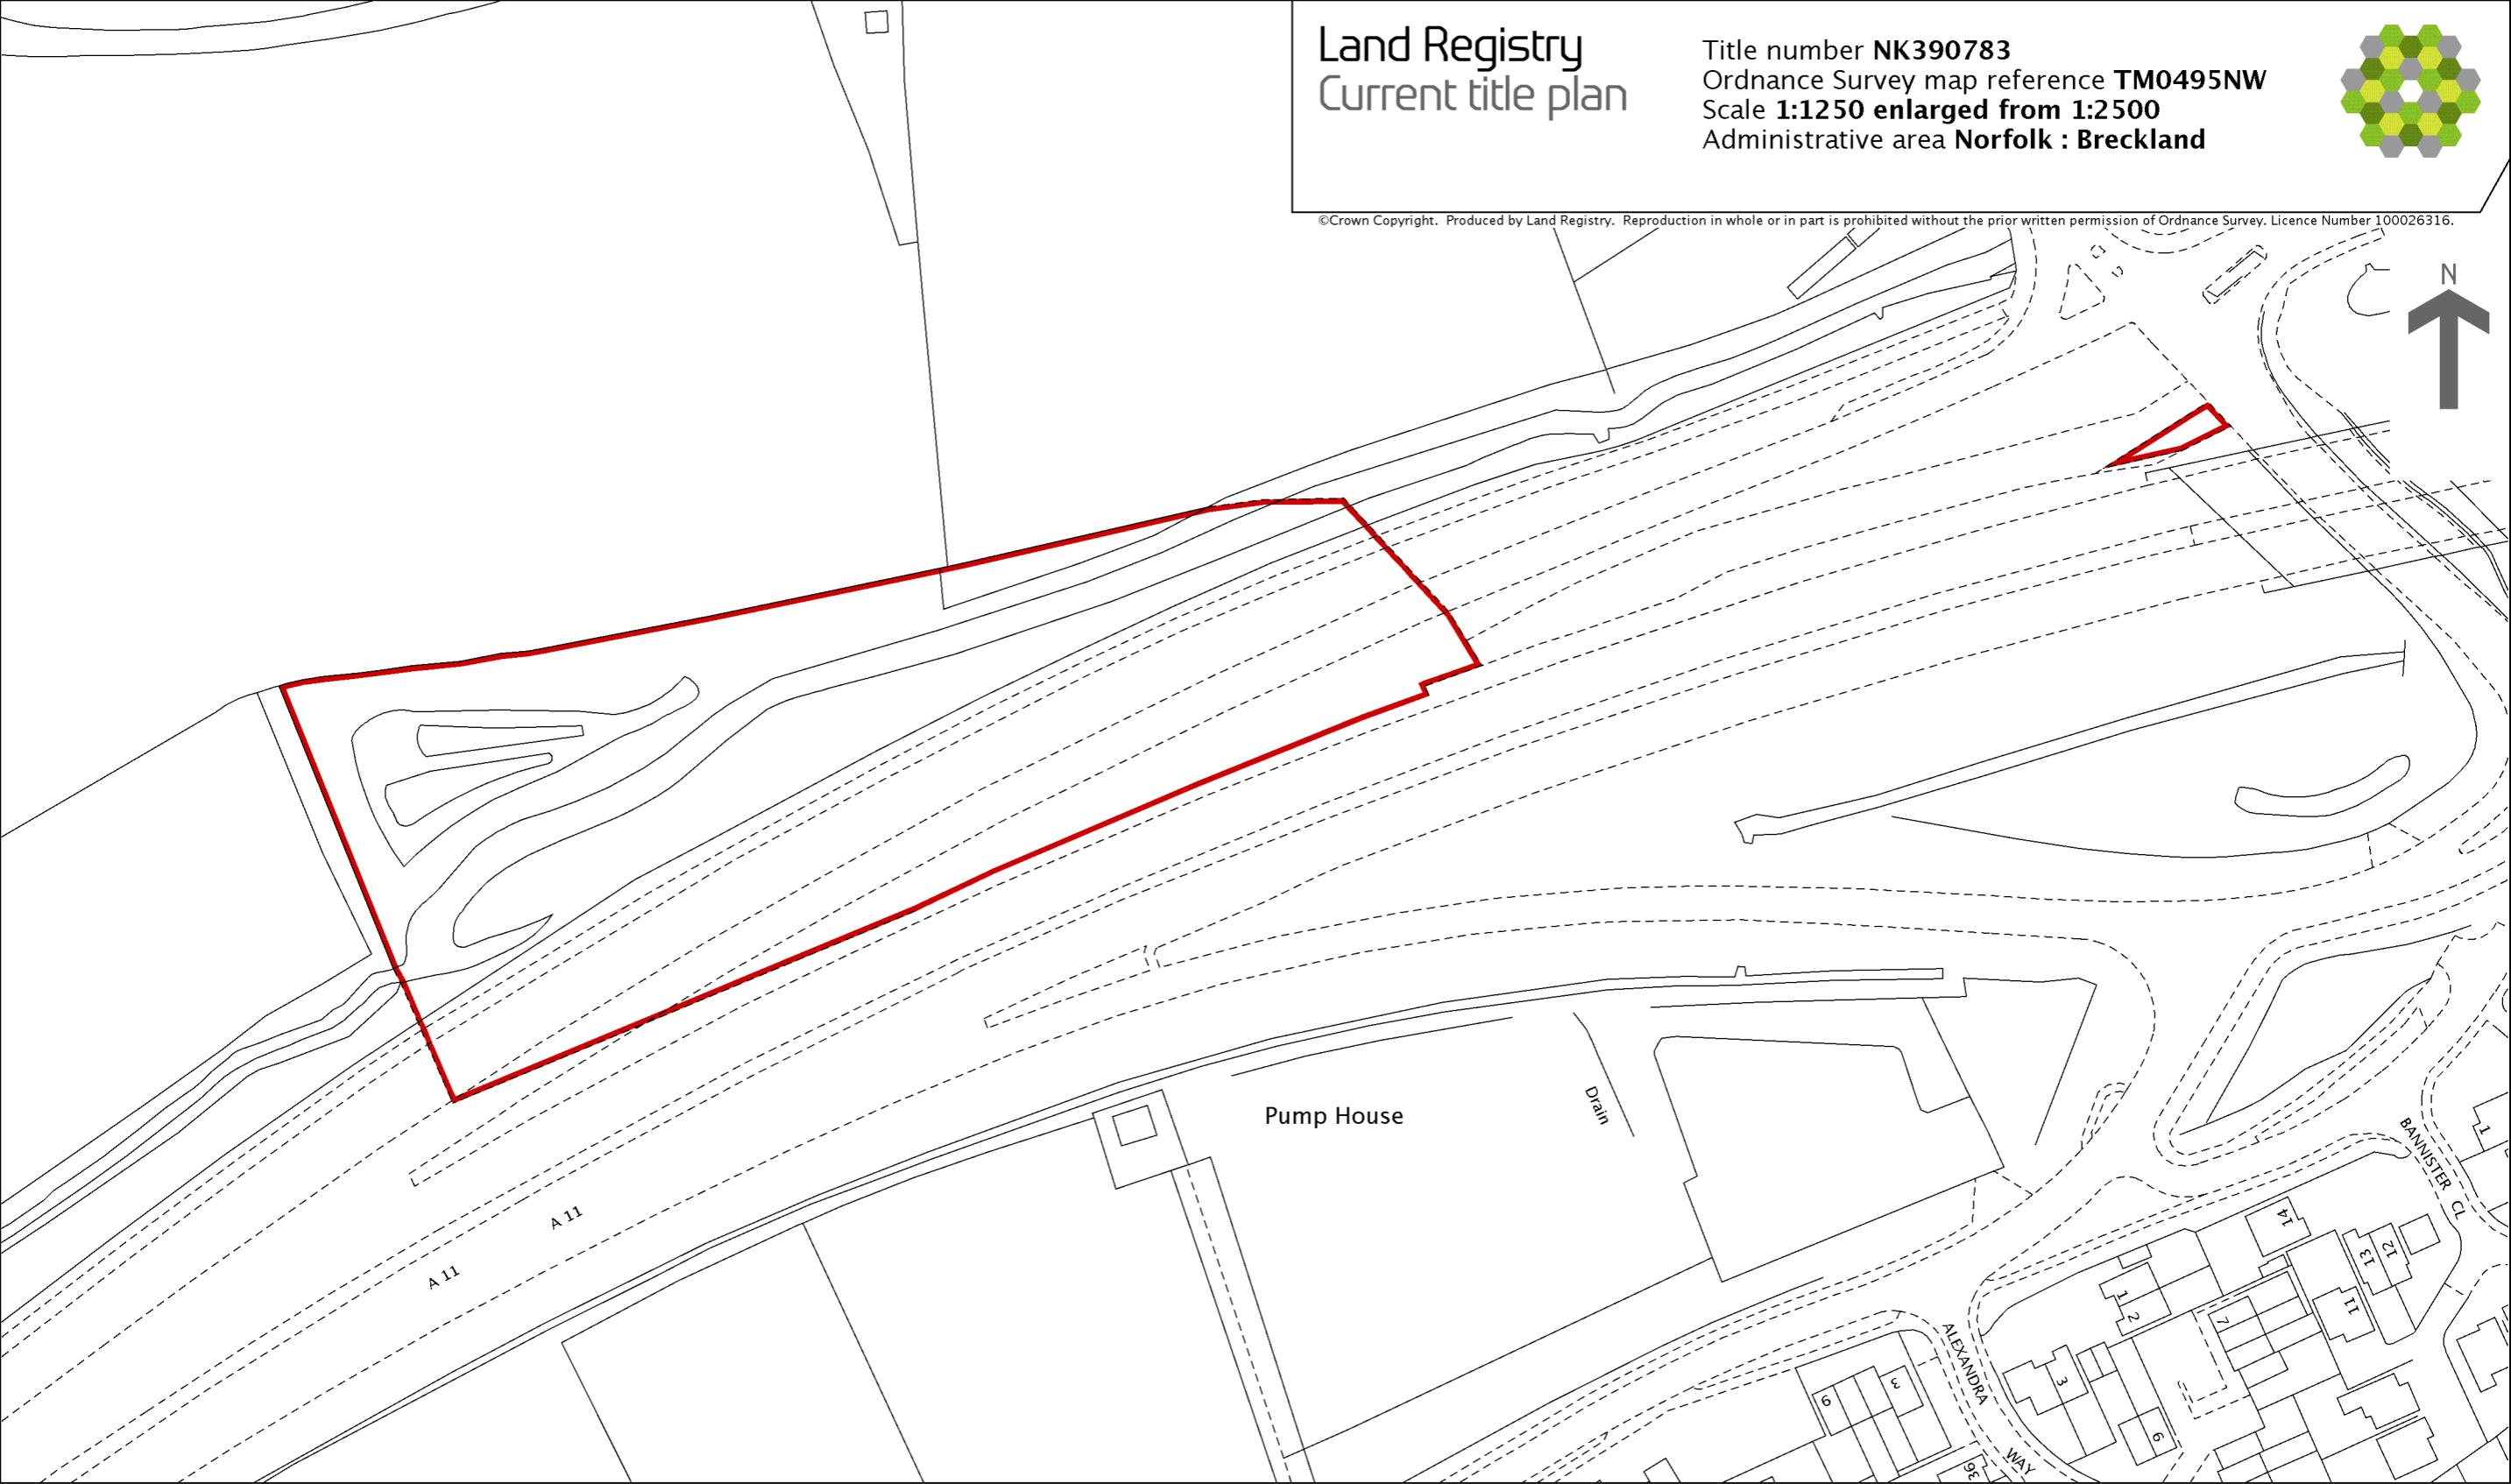

Land Registry
Current title plan

Title number **NK390783**
Ordnance Survey map reference **TM0495NW**
Scale **1:1250 enlarged from 1:2500**
Administrative area **Norfolk : Breckland**

©Crown Copyright. Produced by Land Registry. Reproduction in whole or in part is prohibited without the prior written permission of Ordnance Survey. Licence Number 100026316.

This is a print of the view of the title plan obtained from Land Registry showing the state of the title plan on 12 May 2016 at 12:41:44. This title plan shows the general position, not the exact line, of the boundaries. It may be subject to distortions in scale. Measurements scaled from this plan may not match measurements between the same points on the ground.