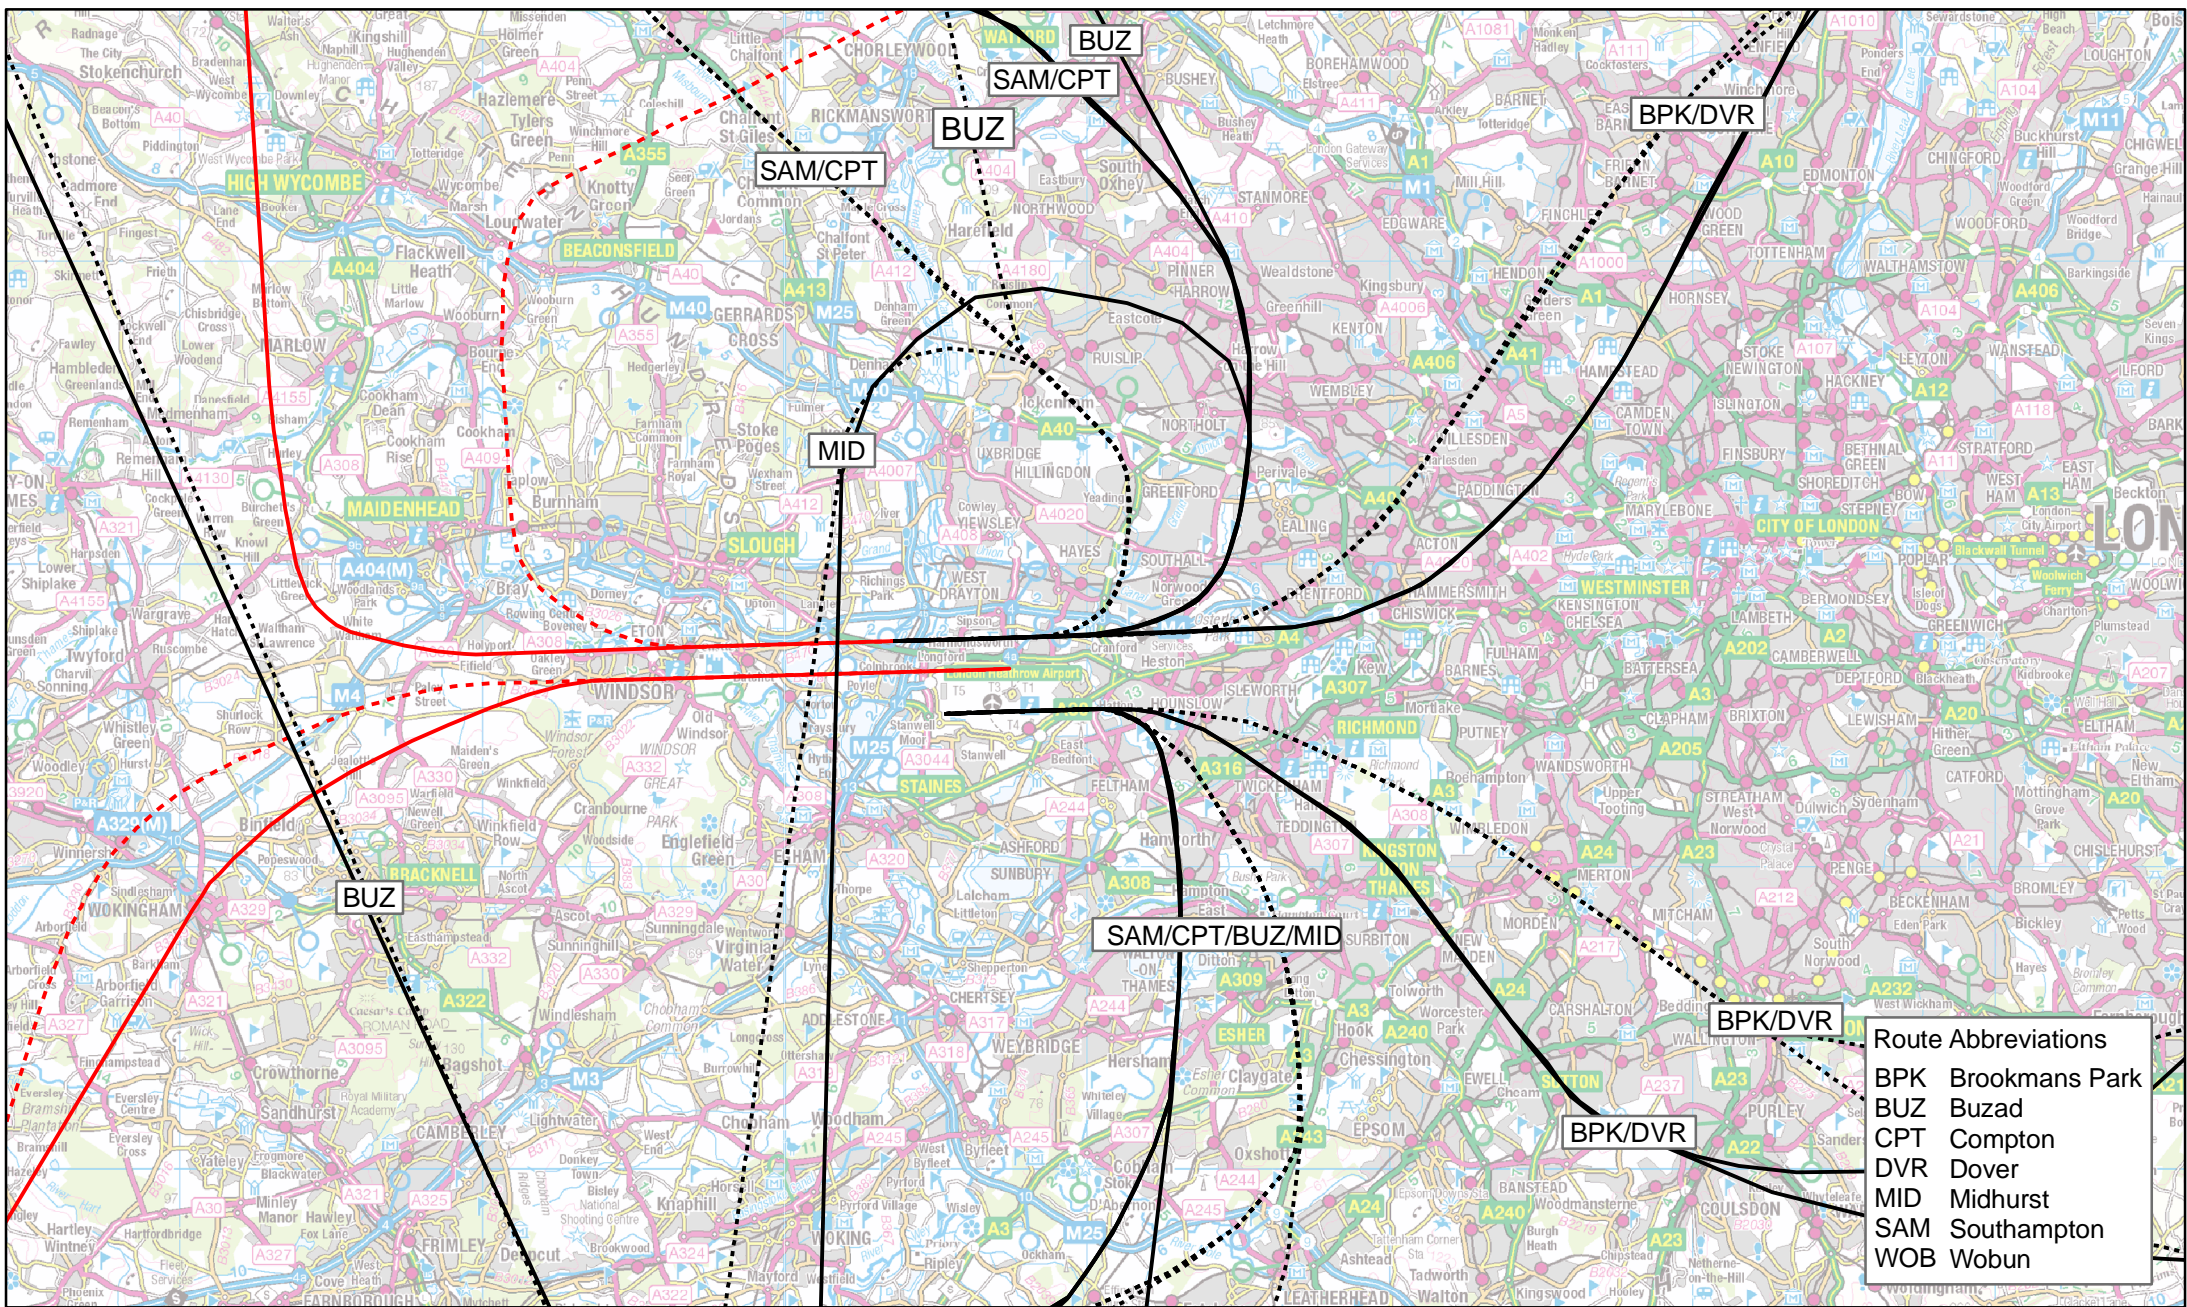

Indicative departure and arrival routes for Heathrow Airport North West Runway Respite (H-3R-R)
 Mode: Westerly, MDL

Legend	
—	Departure routes 1
- - - - -	Departure routes 2
—	Arrival routes 1
- - - - -	Arrival routes 2

Indicative departure and arrival routes for Heathrow Airport North West Runway Respite (H-3R-R)
 Mode: Westerly, LDM

Indicative departure and arrival routes for Heathrow Airport North West Runway Respite (H-3R-R)
 Mode: Westerly, DLM

Legend

- Departure routes 1
- - - - - Departure routes 2
- Arrival routes 1
- - - - - Arrival routes 2

Route Abbreviations	
BPK	Brookmans Park
BUZ	Buzad
CPT	Compton
DVR	Dover
MID	Midhurst
SAM	Southampton
WOB	Wobun

Legend	
—	Departure routes 1
- - - - -	Departure routes 2
—	Arrival routes 1
- - - - -	Arrival routes 2