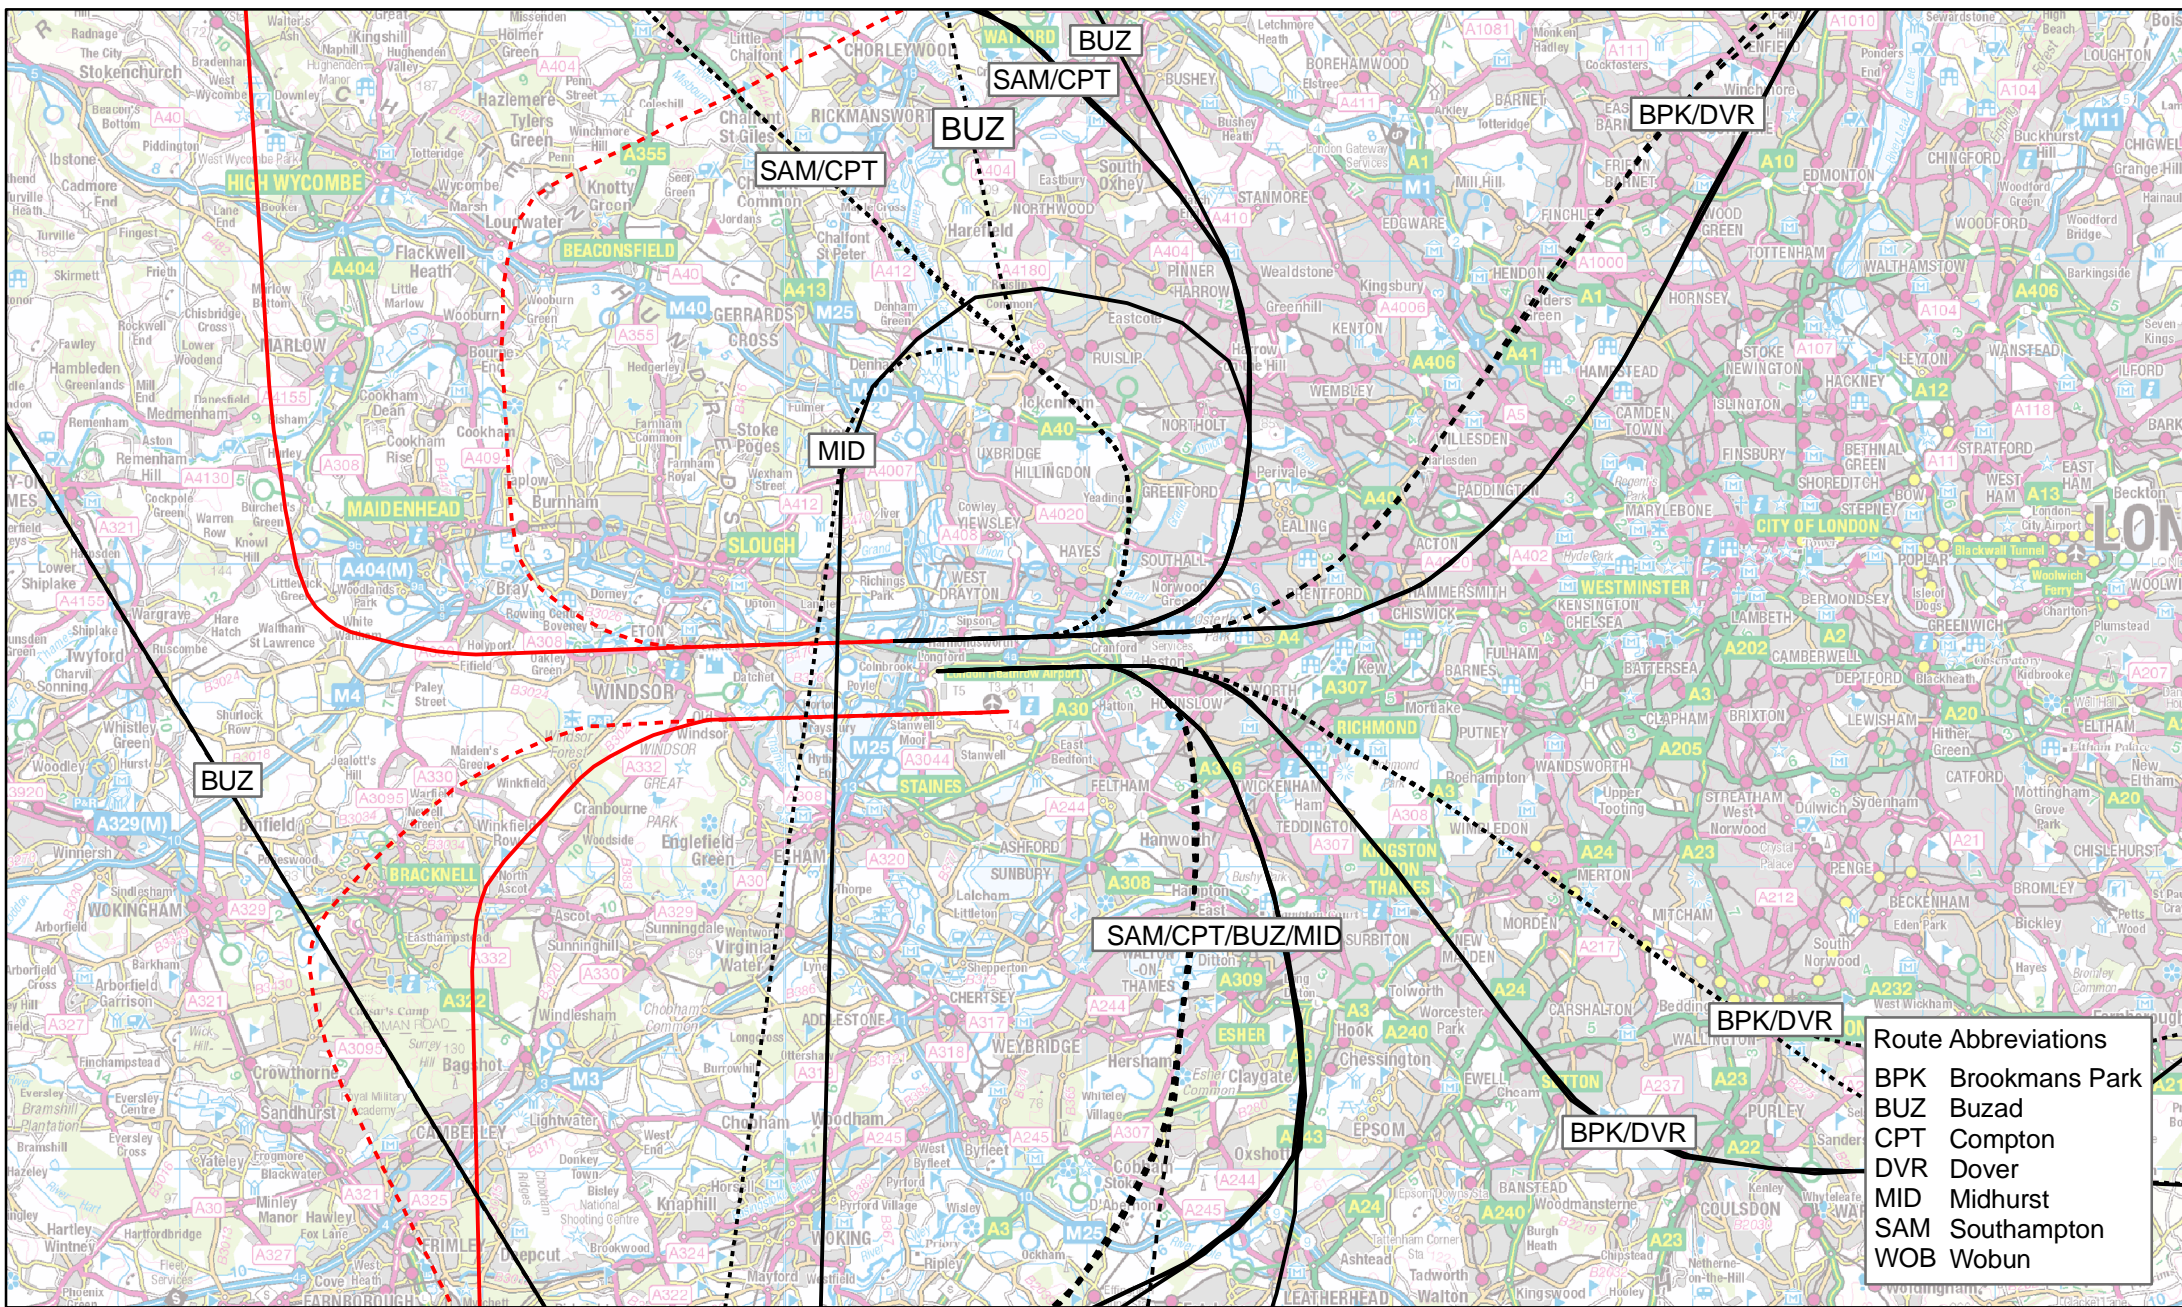

Indicative departure and arrival routes for Heathrow Airport North West Runway Respite (H-3R-R)
 Mode: Westerly, LDM

Indicative departure and arrival routes for Heathrow Airport North West Runway Respite (H-3R-R)
 Mode: Westerly, DLM

Legend

- Departure routes 1
- - - - - Departure routes 2
- Arrival routes 1
- - - - - Arrival routes 2

Route Abbreviations	
BPK	Brookmans Park
BUZ	Buzad
CPT	Compton
DVR	Dover
MID	Midhurst
SAM	Southampton
WOB	Wobun

Indicative departure and arrival routes for Heathrow Airport North West Runway Respite (H-3R-R)
 Mode: Easterly, MLD

Legend	
—	Departure routes 1
- - - - -	Departure routes 2
—	Arrival routes 1
- - - - -	Arrival routes 2

Legend	
—	Departure routes 1
- - - - -	Departure routes 2
—	Arrival routes 1
- - - - -	Arrival routes 2