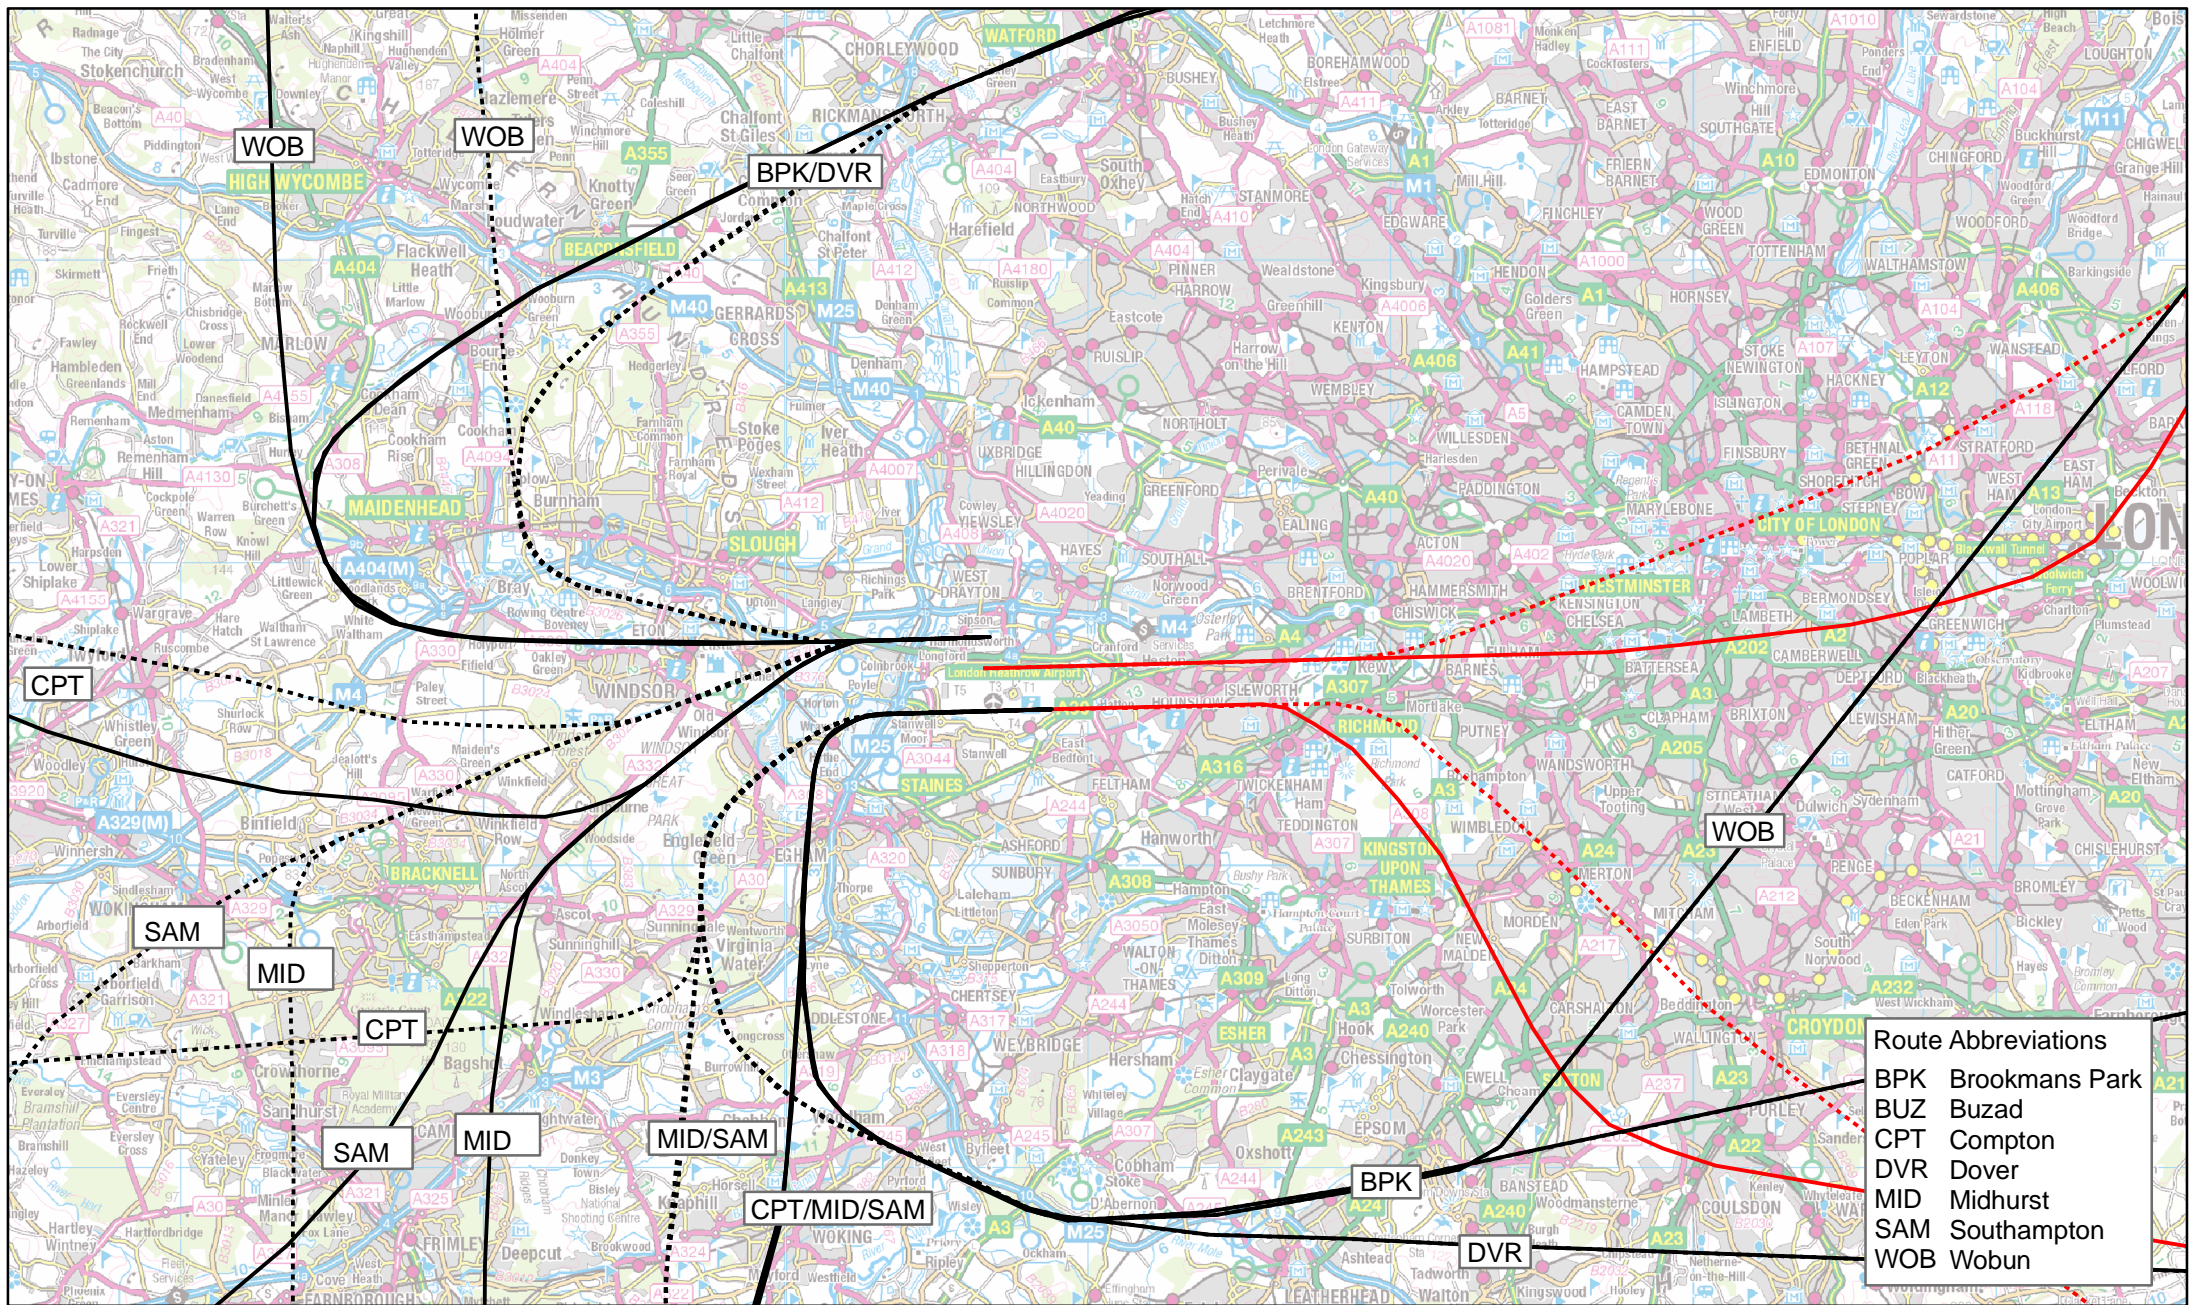

Indicative departure and arrival routes for Heathrow Airport North West Runway Respite (H-3R-R)
Mode: Westerly, LDM

Indicative departure and arrival routes for Heathrow Airport North West Runway Respite (H-3R-R)
Mode: Westerly, DLM

Legend

- Departure routes 1
- - - - - Departure routes 2
- Arrival routes 1
- - - - - Arrival routes 2