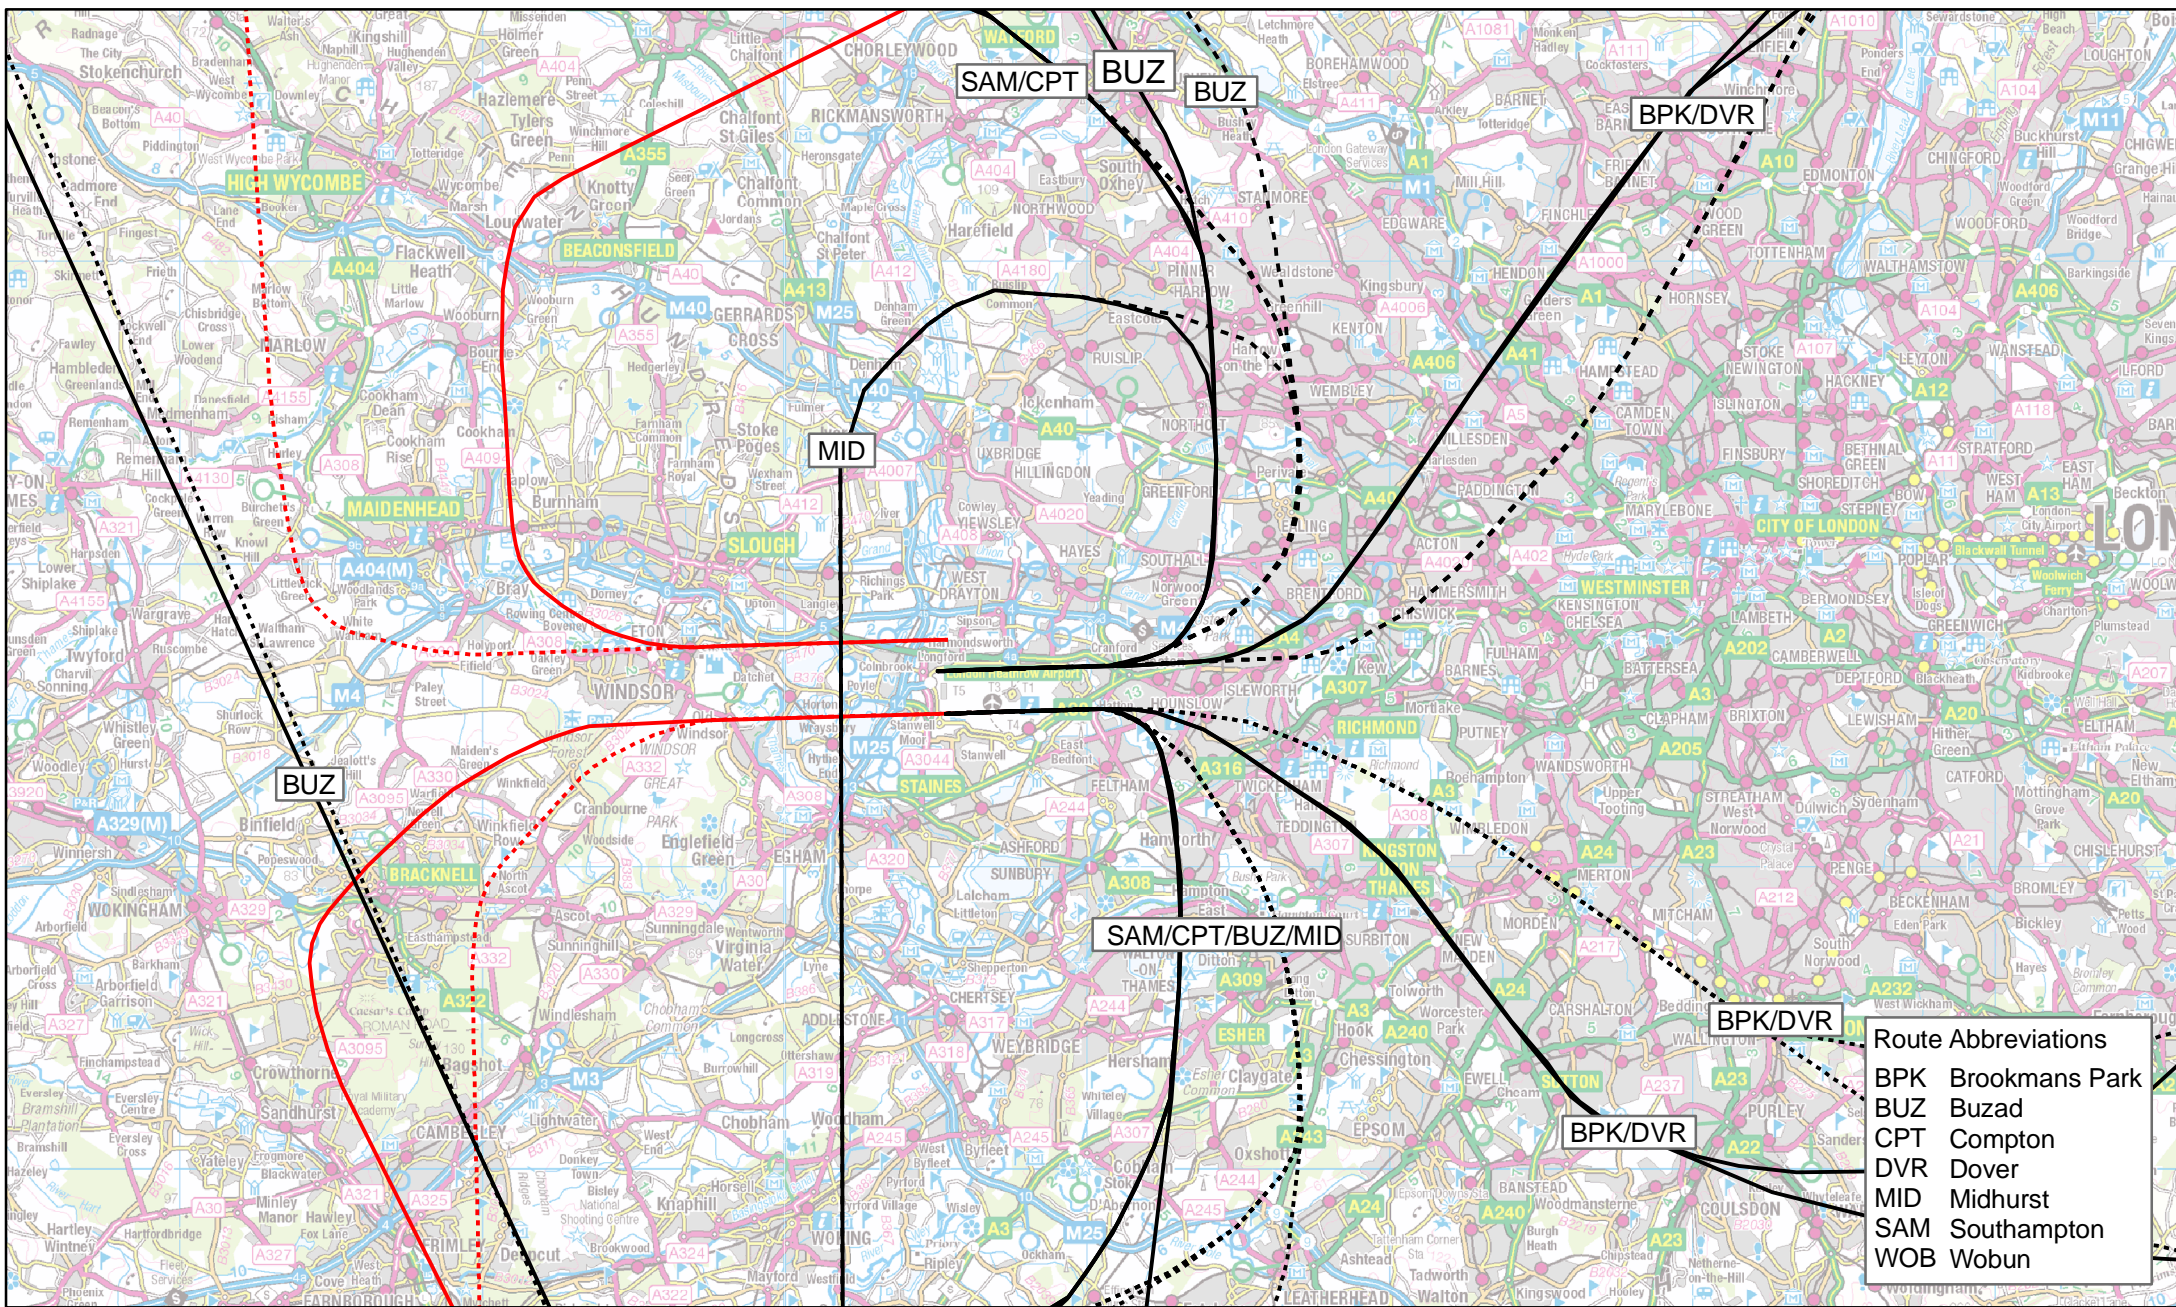

Indicative departure and arrival routes for Heathrow Airport North West Runway Respite (H-3R-R)
Mode: Easterly, MDL

Route Abbreviations	
BPK	Brookmans Park
BUZ	Buzad
CPT	Compton
DVR	Dover
MID	Midhurst
SAM	Southampton
WOB	Woburn

Legend	
—	Departure routes 1
- - - - -	Departure routes 2
—	Arrival routes 1
- - - - -	Arrival routes 2