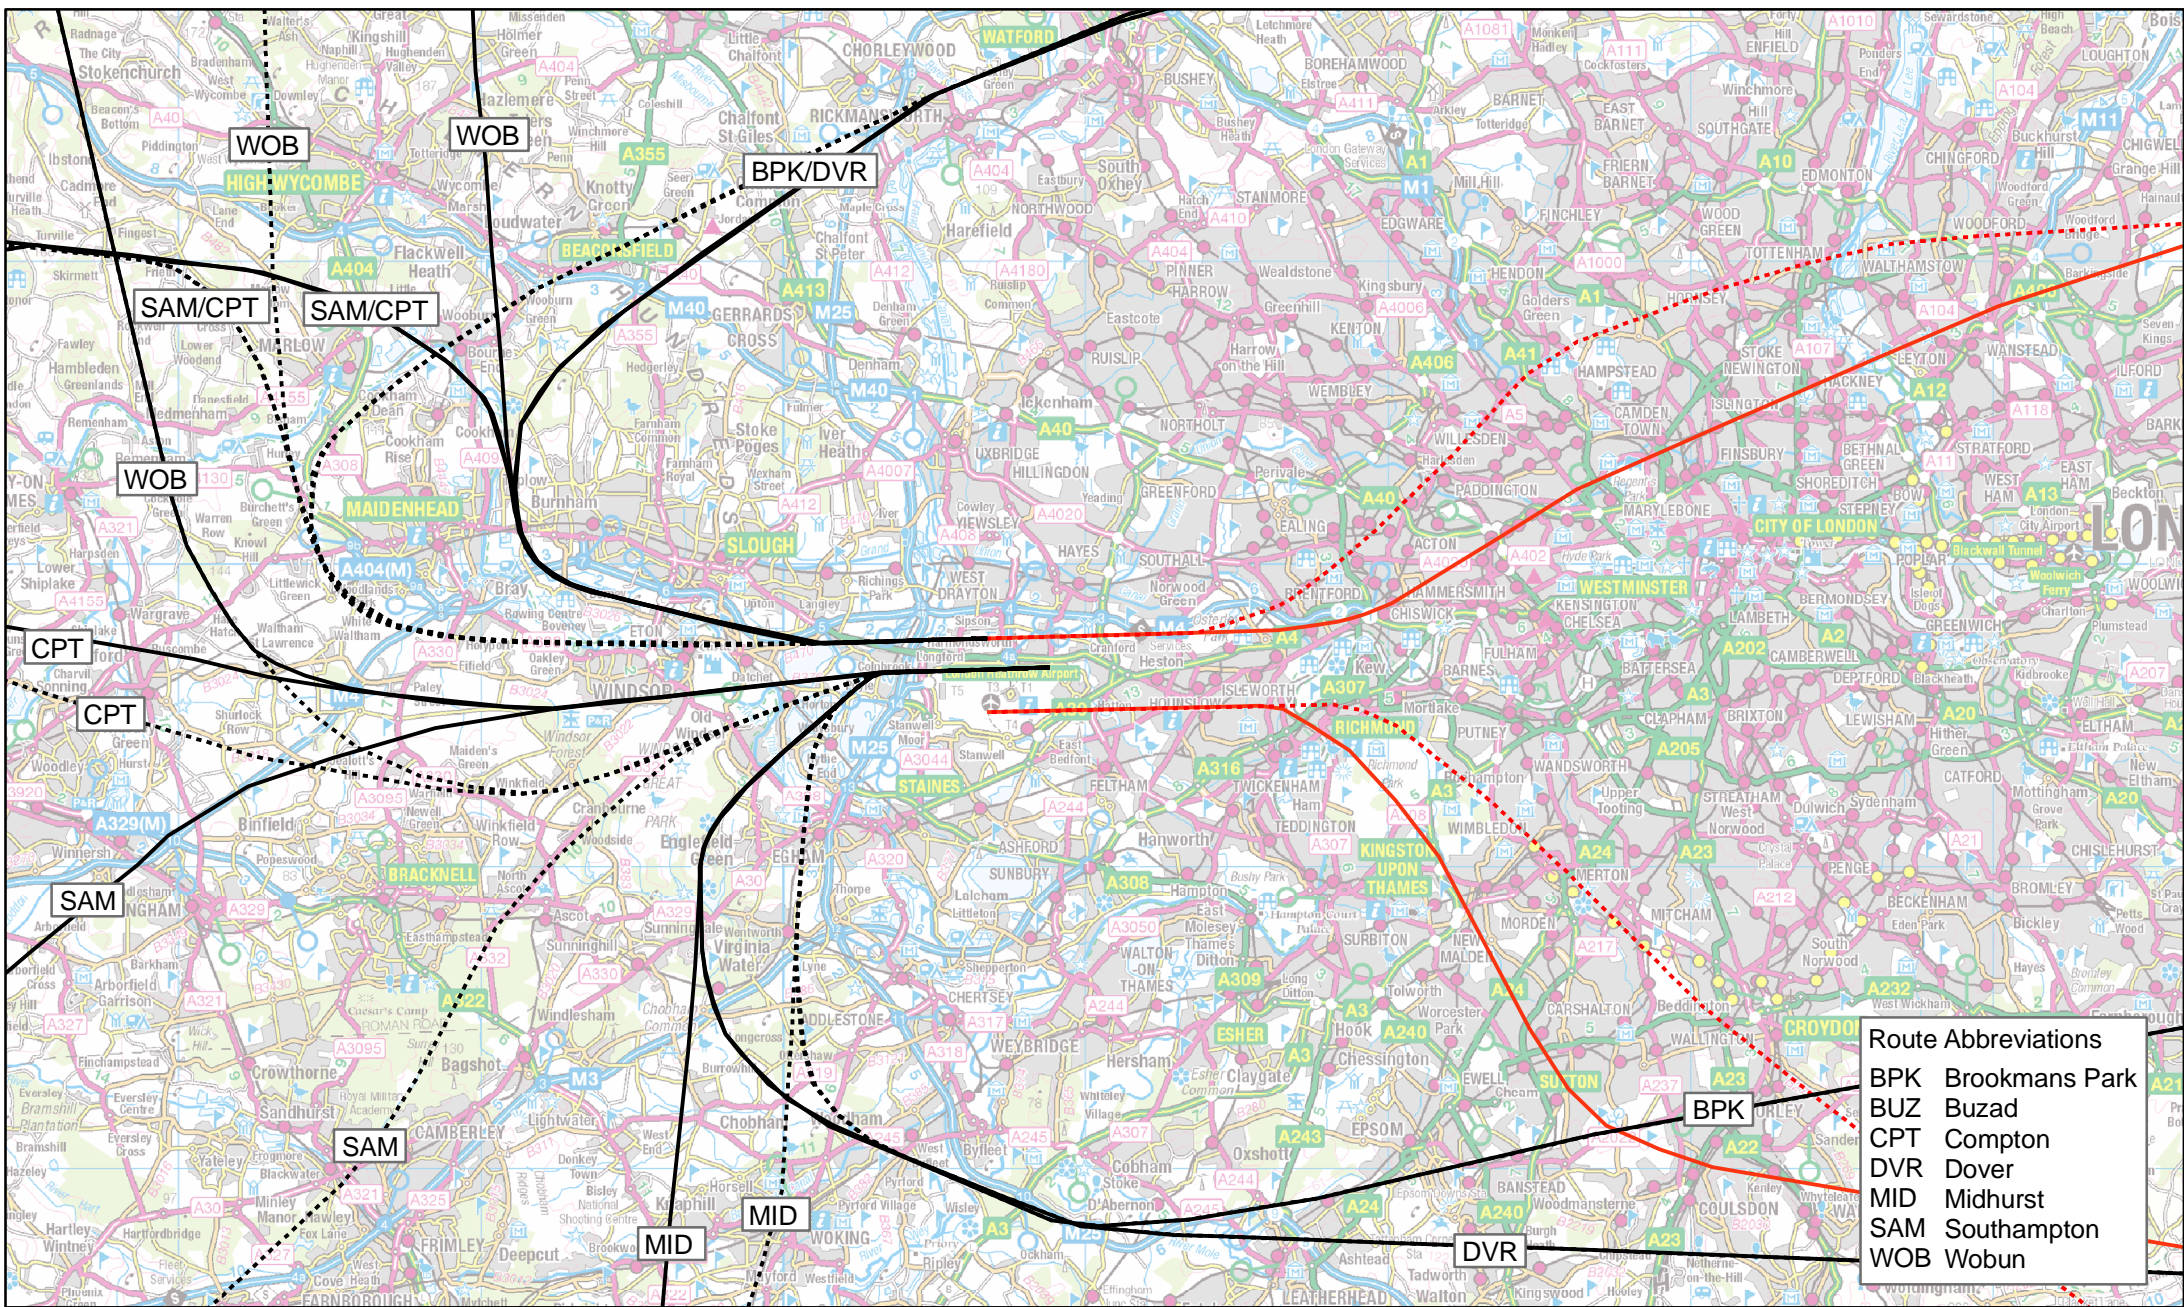

Legend
 — Departure routes
 — Arrival routes

Indicative departure and arrival routes for Heathrow Airport North West Runway
 Minimise Newly Affected (H-3R-N)
 Mode: Easterly, DLM

Route Abbreviations	
BPK	Brookmans Park
BUZ	Buzad
CPT	Compton
DVR	Dover
MID	Midhurst
SAM	Southampton
WOB	Woburn

Legend	
	Departure routes
	Arrival routes

Route Abbreviations	
BPK	Brookmans Park
BUZ	Buzad
CPT	Compton
DVR	Dover
MID	Midhurst
SAM	Southampton
WOB	Wobun

Indicative departure and arrival routes for Heathrow Airport North West Runway Respite (H-3R-R)
 Mode: Westerly, MLD

Legend

- Departure routes 1
- - - - - Departure routes 2
- Arrival routes 1
- - - - - Arrival routes 2

Route Abbreviations	
BPK	Brookmans Park
BUZ	Buzad
CPT	Compton
DVR	Dover
MID	Midhurst
SAM	Southampton
WOB	Wobun

Legend	
—	Departure routes 1
- - - - -	Departure routes 2
—	Arrival routes 1
- - - - -	Arrival routes 2