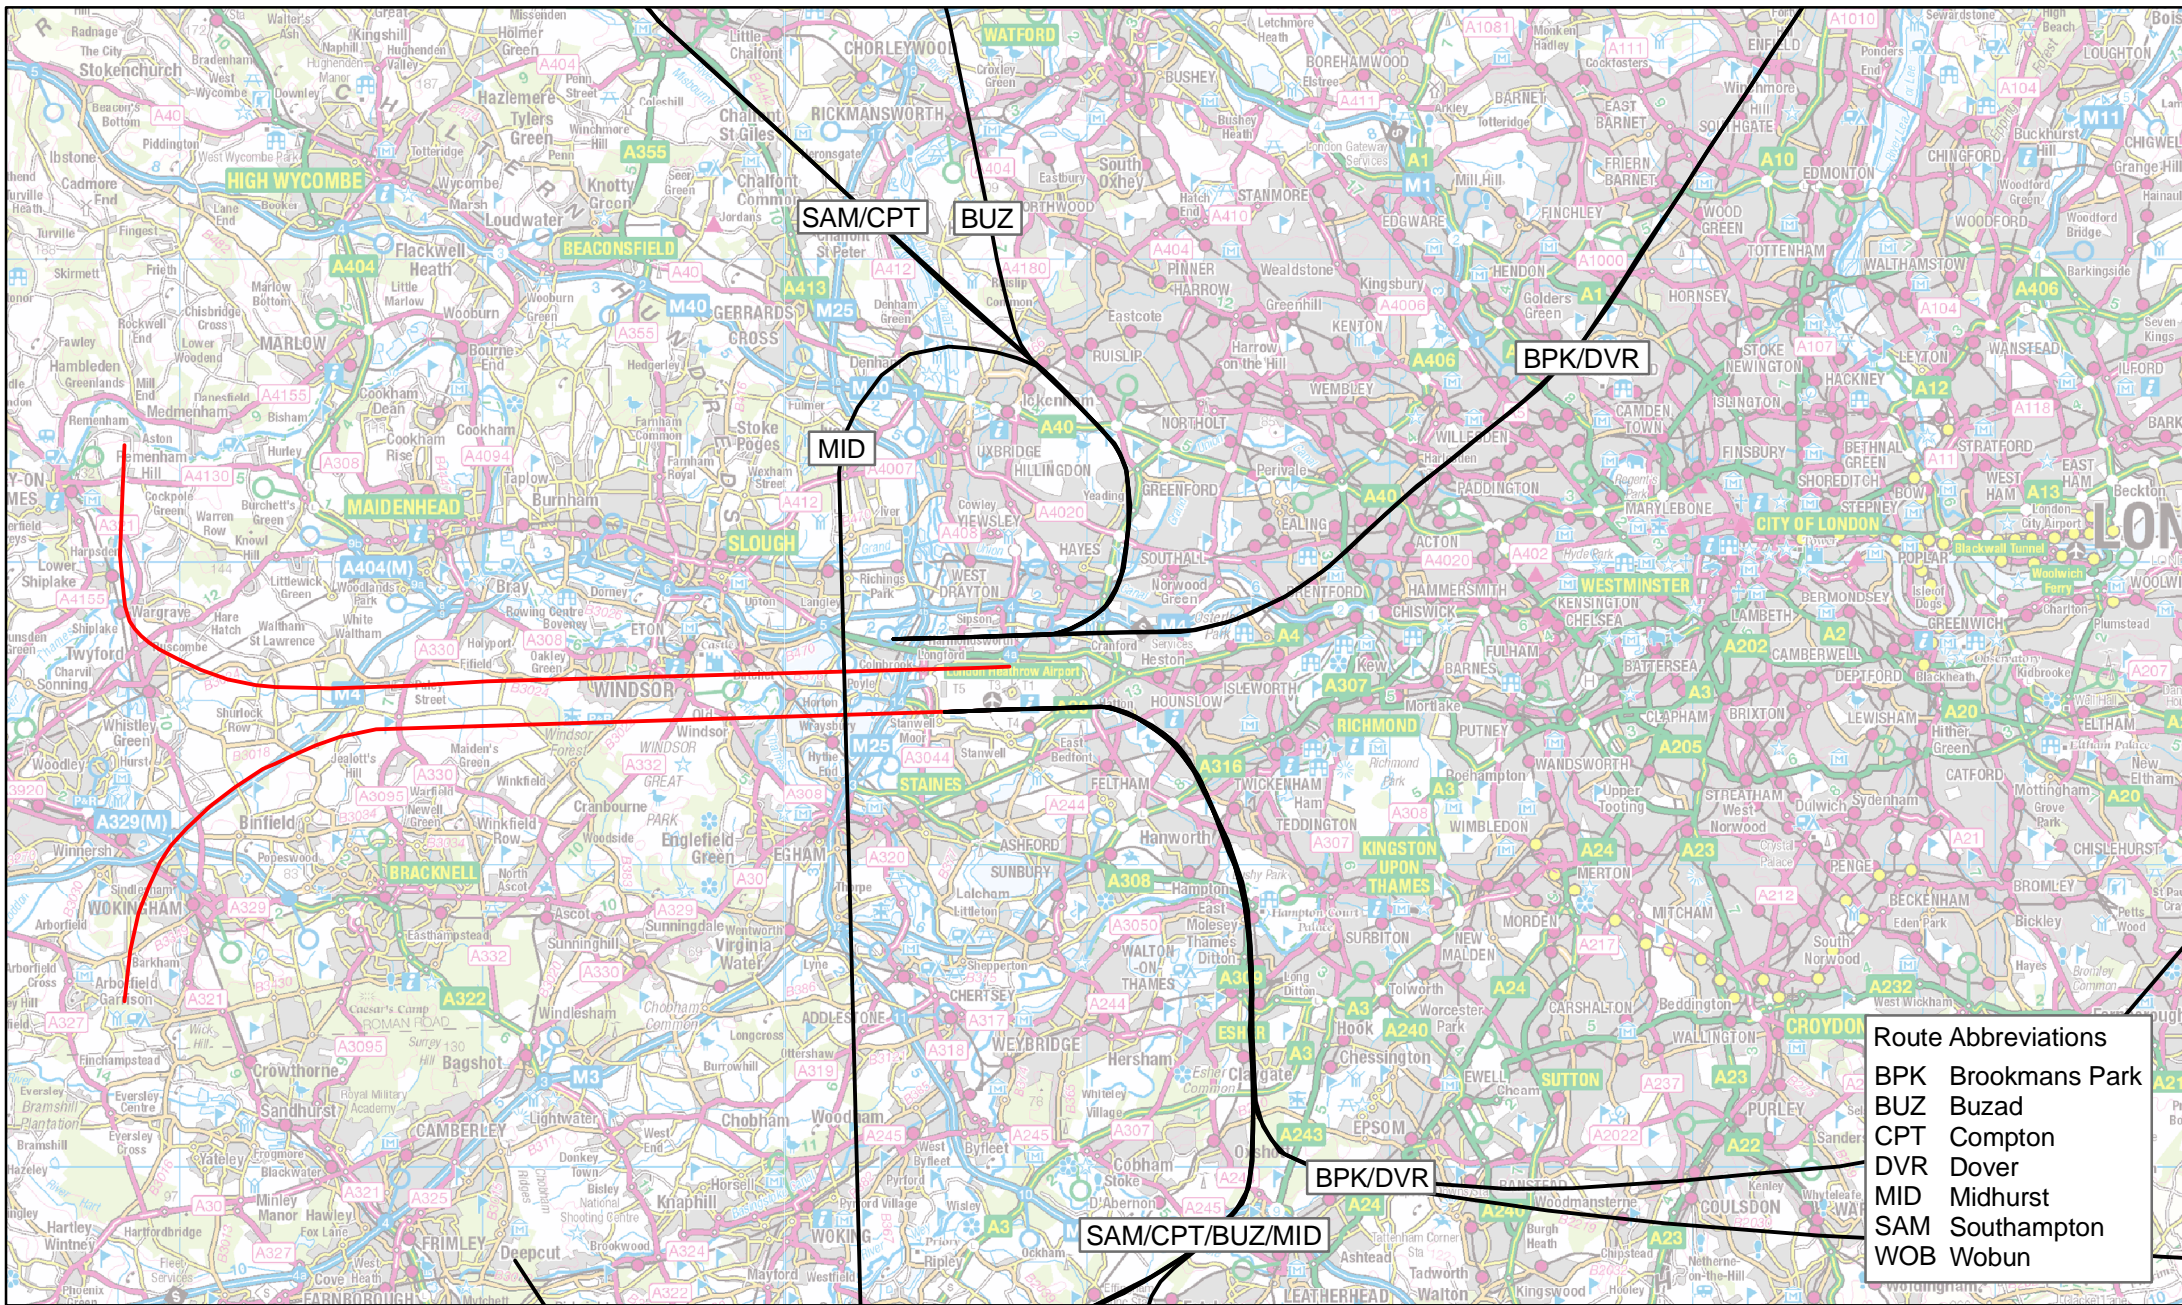

Route Abbreviations	
BPK	Brookmans Park
BUZ	Buzad
CPT	Compton
DVR	Dover
MID	Midhurst
SAM	Southampton
WOB	Woburn

Indicative departure and arrival routes for Heathrow Airport North West Runway
 Minimise Newly Affected (H-3R-N)
 Mode: Easterly, LDM

Legend
 — Departure routes
 — Arrival routes

Indicative departure and arrival routes for Heathrow Airport North West Runway
 Minimise Newly Affected (H-3R-N)
 Mode: Easterly, DLM

Route Abbreviations	
BPK	Brookmans Park
BUZ	Buzad
CPT	Compton
DVR	Dover
MID	Midhurst
SAM	Southampton
WOB	Woburn

Legend	
—	Departure routes 1
- - - - -	Departure routes 2
—	Arrival routes 1
- - - - -	Arrival routes 2