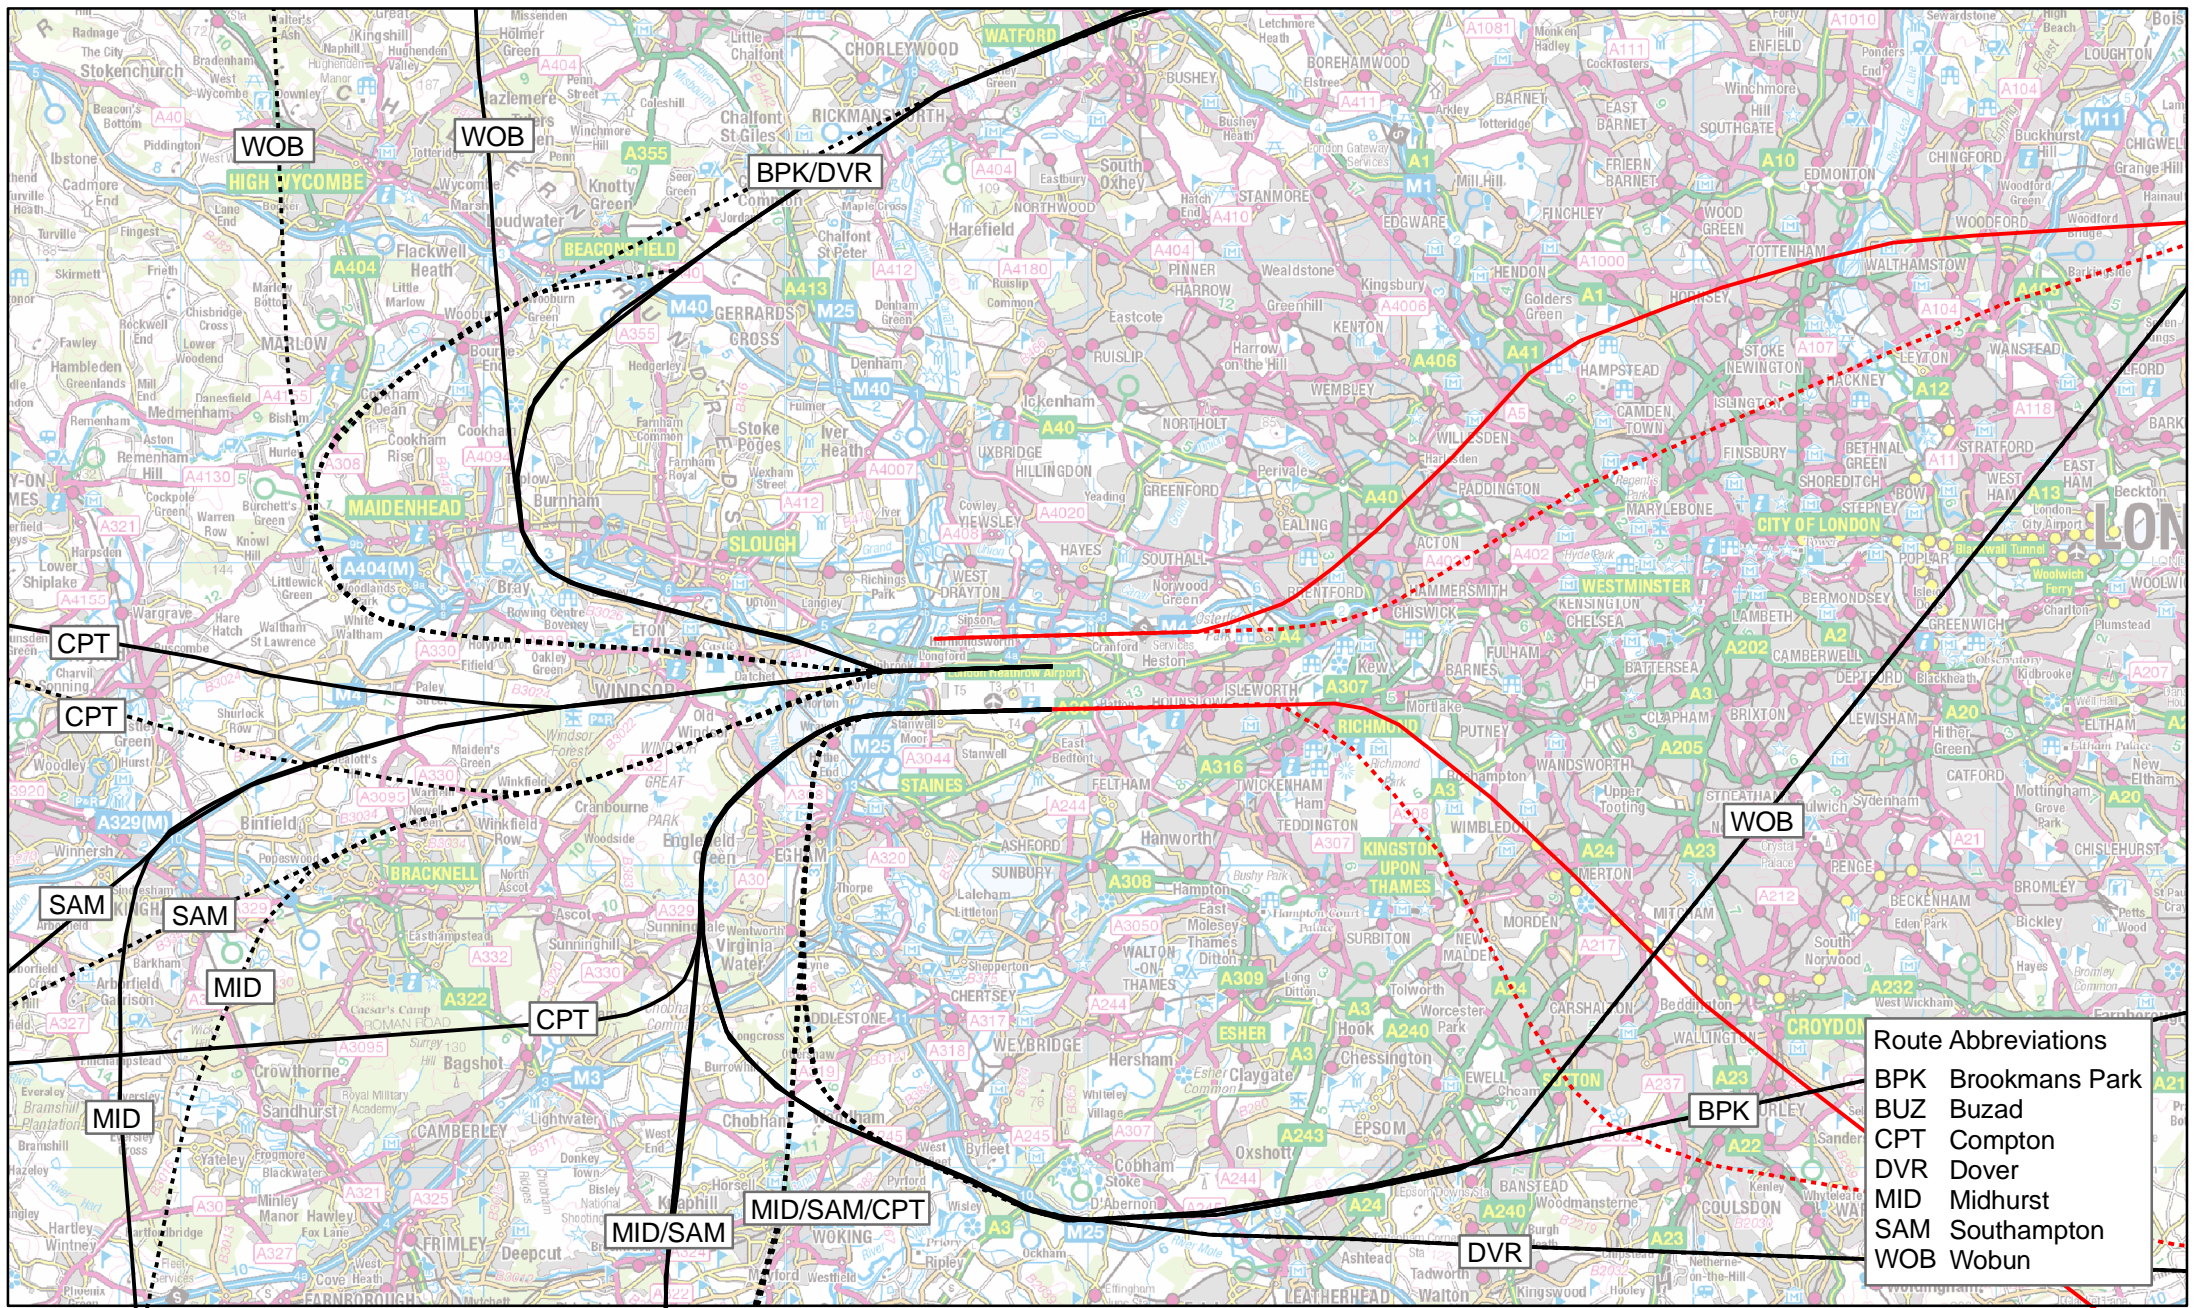

Legend

- Departure routes 1
- - - - - Departure routes 2
- Arrival routes 1
- - - - - Arrival routes 2

Route Abbreviations	
BPK	Brookmans Park
BUZ	Buzad
CPT	Compton
DVR	Dover
MID	Midhurst
SAM	Southampton
WOB	Wobun

Indicative departure and arrival routes for Heathrow Airport North West Runway Respite (H-3R-R)
 Mode: Westerly, MDL

Legend	
—	Departure routes 1
- - - - -	Departure routes 2
—	Arrival routes 1
- - - - -	Arrival routes 2

Legend	
—	Departure routes 1
- - - - -	Departure routes 2
—	Arrival routes 1
- - - - -	Arrival routes 2