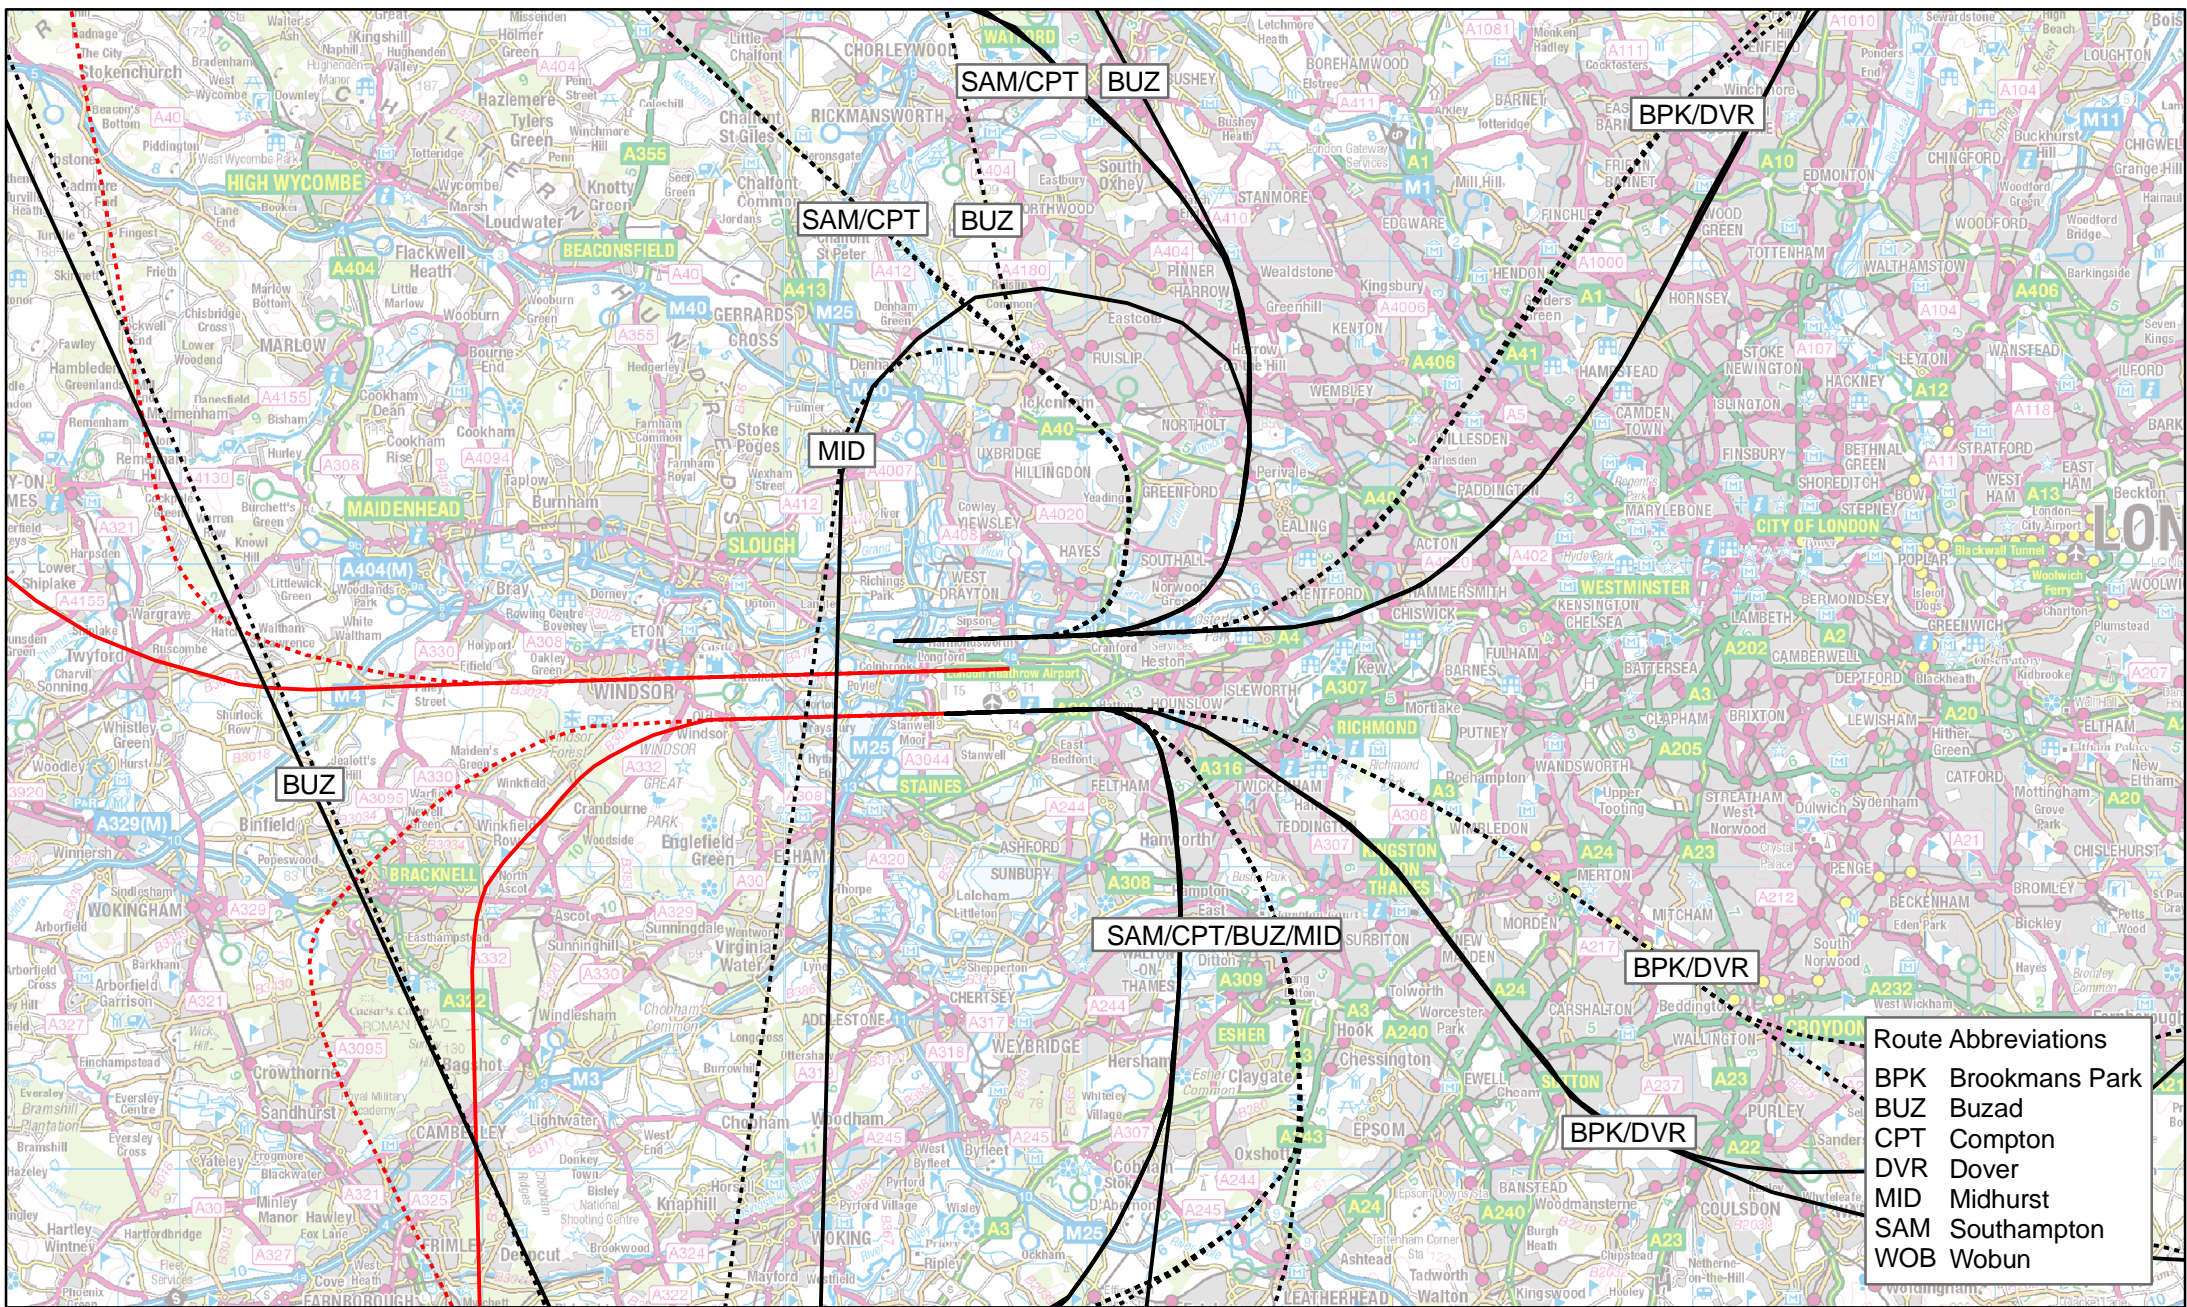

Route Abbreviations	
BPK	Brookmans Park
BUZ	Buzad
CPT	Compton
DVR	Dover
MID	Midhurst
SAM	Southampton
WOB	Woburn

Indicative departure and arrival routes for Heathrow Airport North West Runway Respite (H-3R-R)
Mode: Easterly, MDL

Legend	
—	Departure routes 1
- - - - -	Departure routes 2
—	Arrival routes 1
- - - - -	Arrival routes 2

Indicative departure and arrival routes for Heathrow Airport North West Runway Respite (H-3R-R)
Mode: Easterly, LDM

Route Abbreviations	
BPK	Brookmans Park
BUZ	Buzad
CPT	Compton
DVR	Dover
MID	Midhurst
SAM	Southampton
WOB	Woburn

Legend	
—	Departure routes 1
- - - - -	Departure routes 2
—	Arrival routes 1
- - - - -	Arrival routes 2

Legend	
—	Departure routes 1
- - - - -	Departure routes 2
—	Arrival routes 1
- - - - -	Arrival routes 2