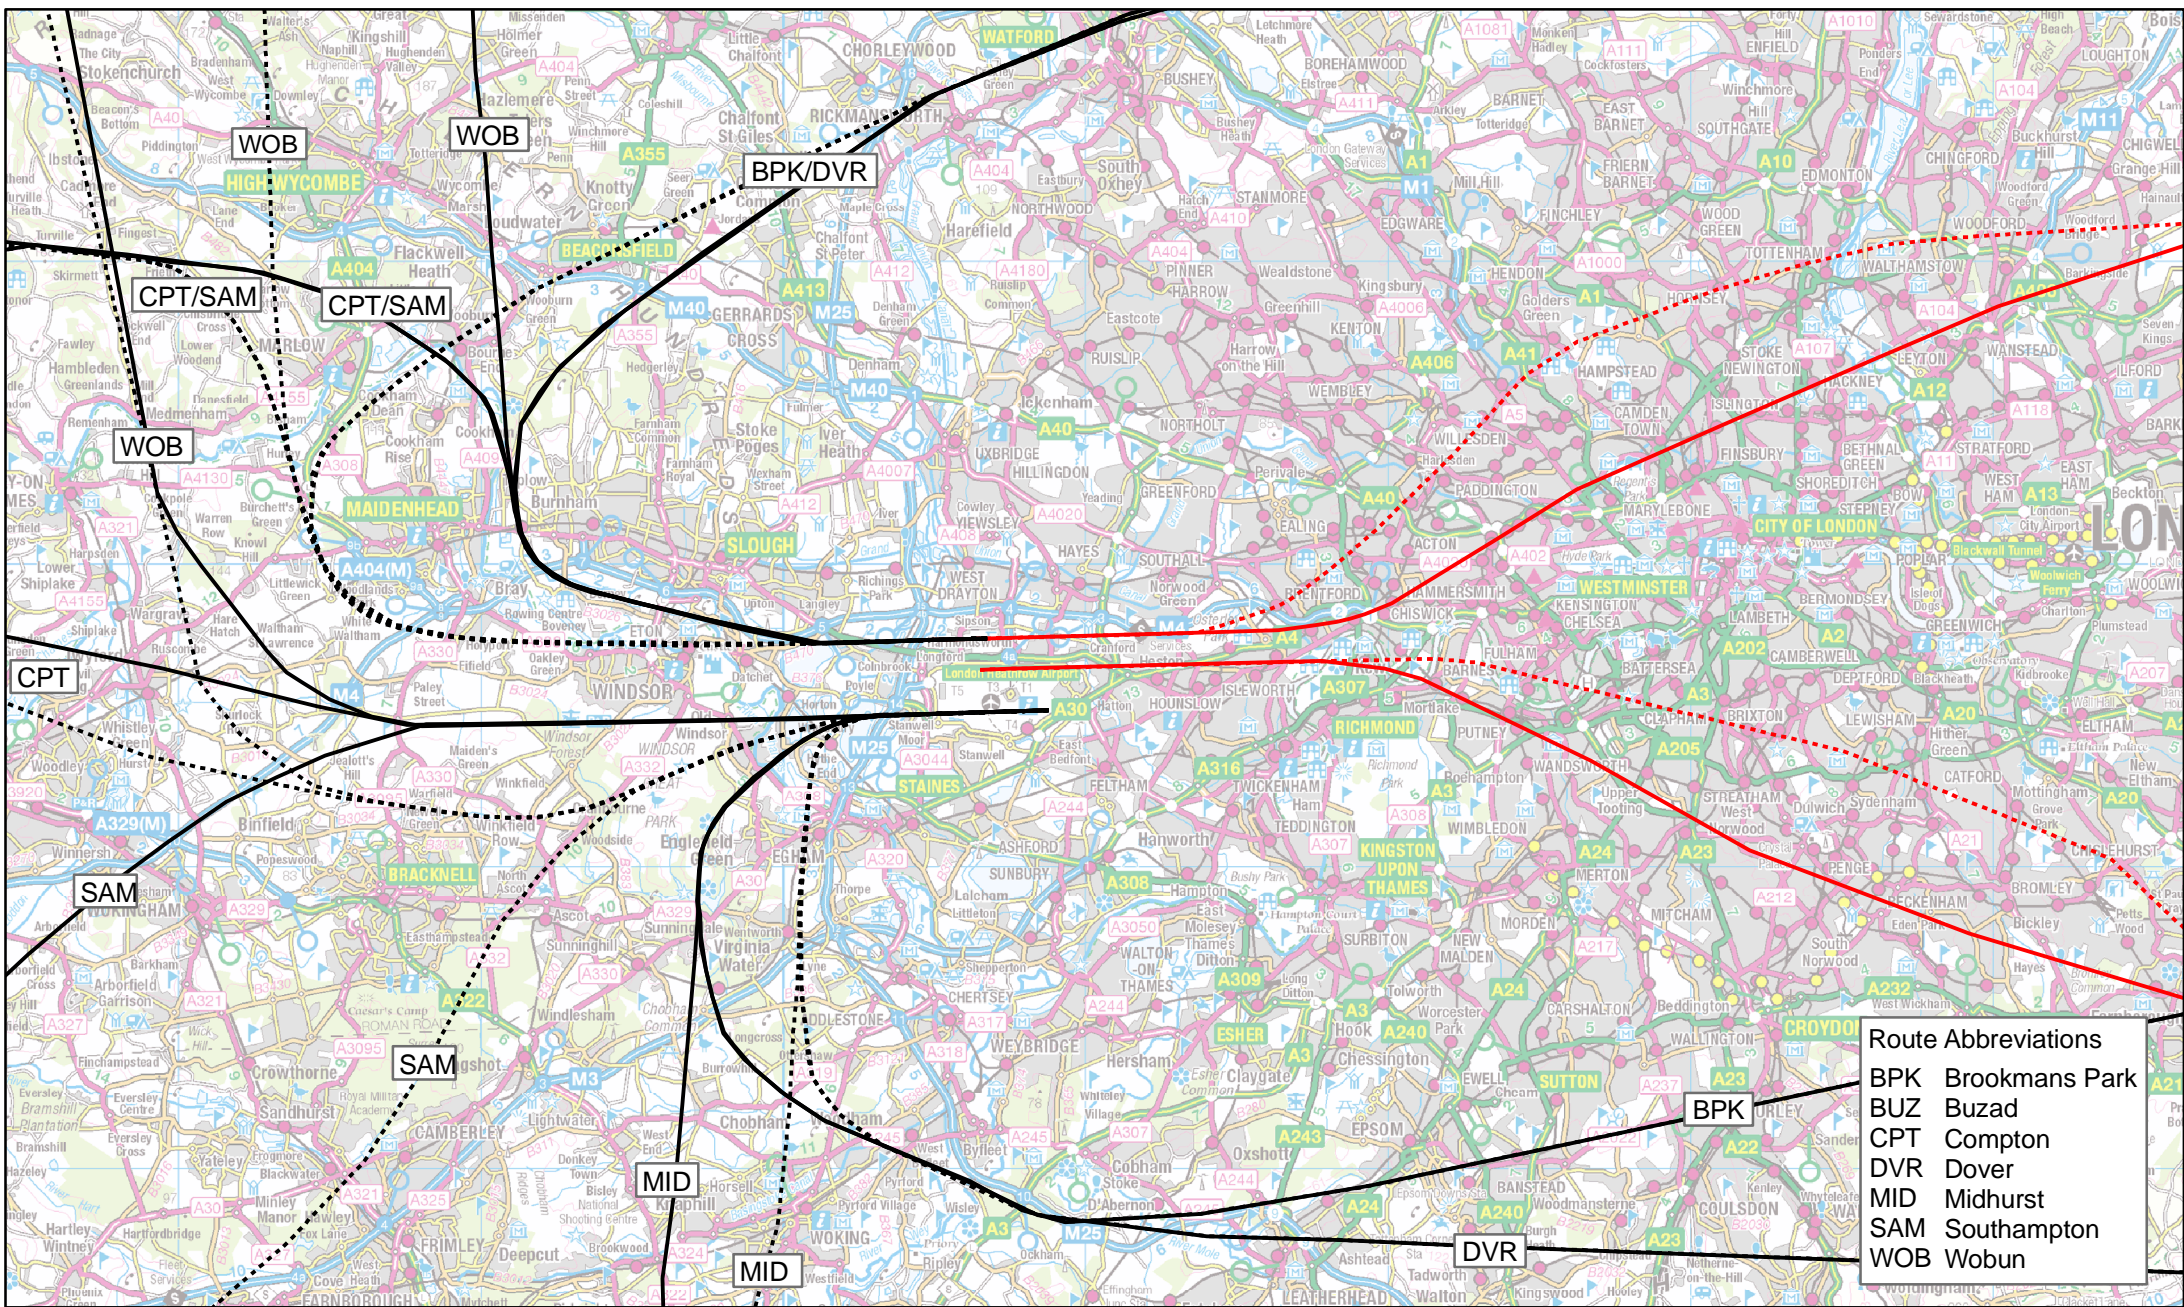

Route Abbreviations	
BPK	Brookmans Park
BUZ	Buzad
CPT	Compton
DVR	Dover
MID	Midhurst
SAM	Southampton
WOB	Wobun

Indicative departure and arrival routes for Heathrow Airport North West Runway Respite (H-3R-R)
Mode: Westerly, MLD

Legend

- Departure routes 1
- - - - - Departure routes 2
- Arrival routes 1
- - - - - Arrival routes 2