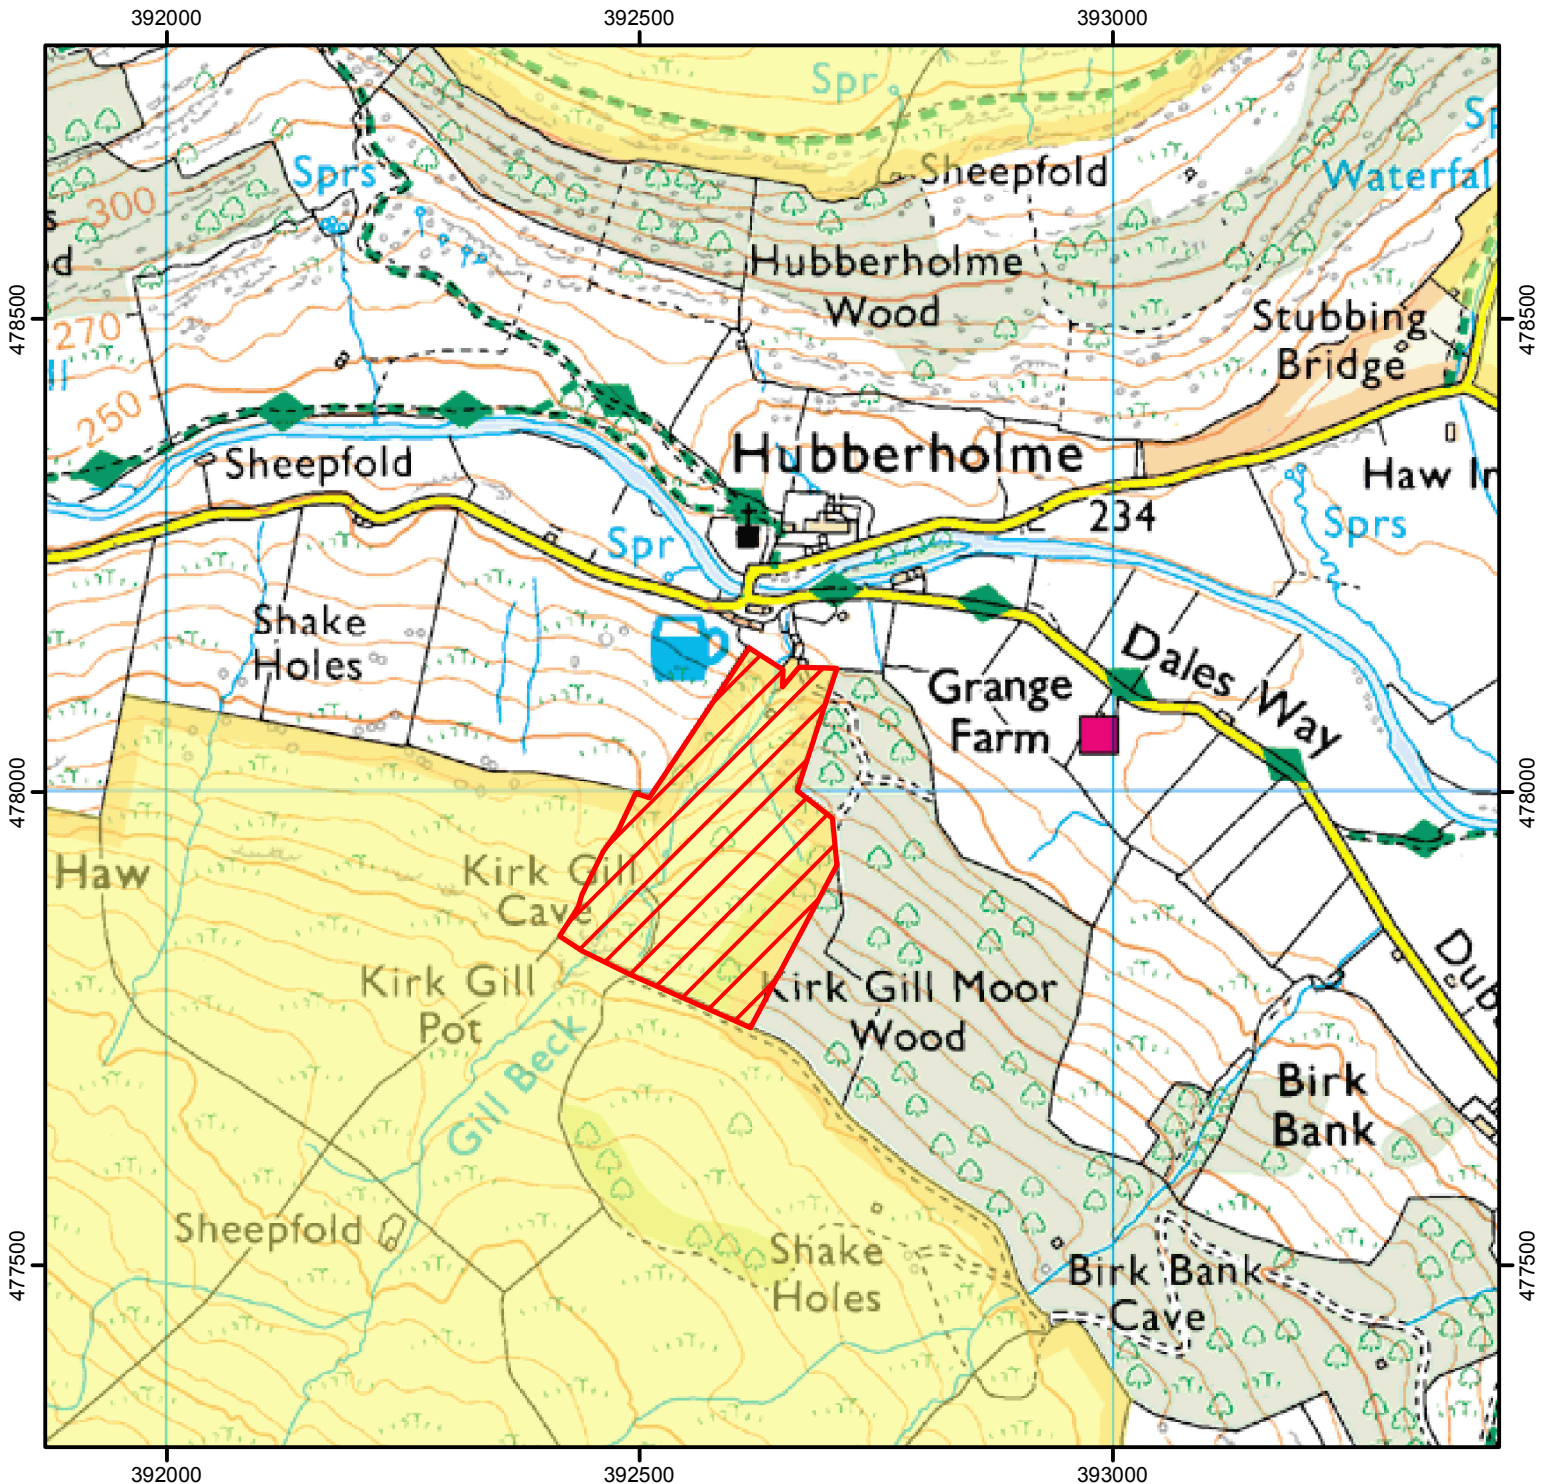

CROW Open Access : Second consultation on review of restriction

(Please see accompanying notice)

(This does not affect Public Rights of Way)

Consultation start date : Monday 21st September 2015

Consultation end date : Monday 19th October 2015

Case Number: 2004120016

0 250 500 Metres

© Crown Copyright and database right 2015. All rights reserved. Ordnance Survey Licence number 100022021.

CROW Consultation

CROW Access Land

For more information call the Open Access Contact Centre on 0300 060 2091 or visit our website at www.gov.uk/right-of-way-open-access-land/use-your-right-to-roam