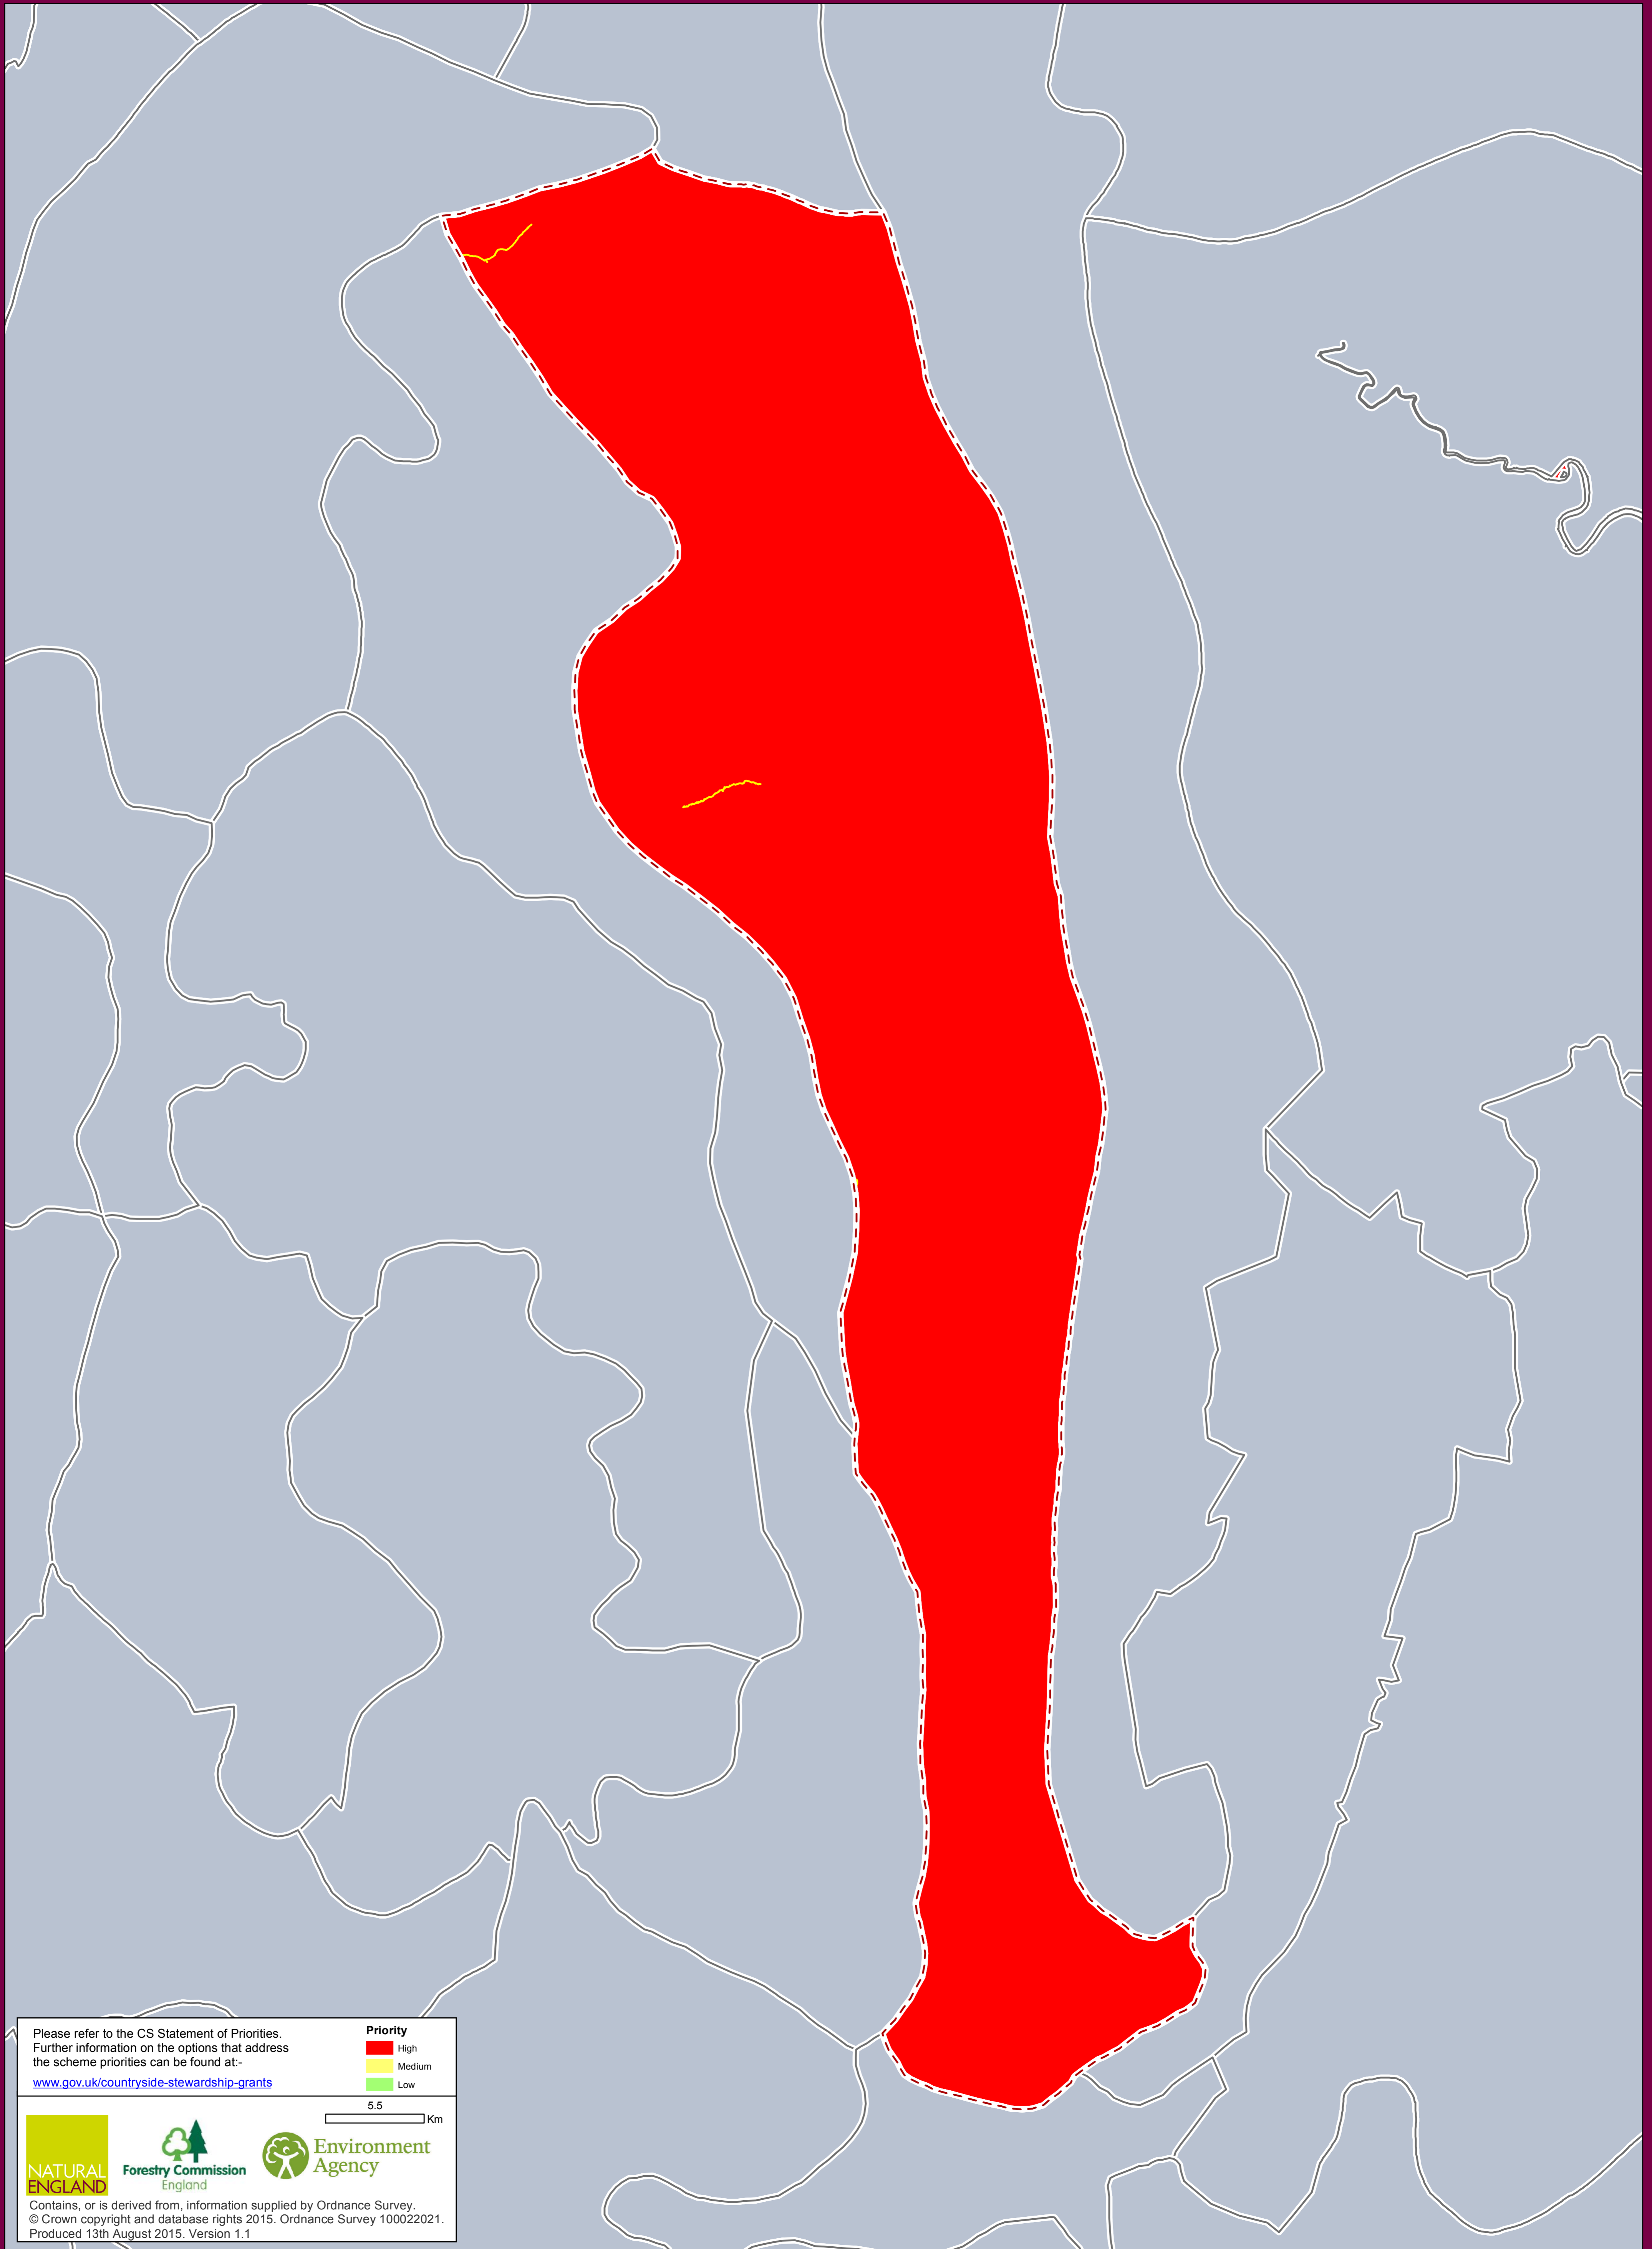

Countryside Stewardship Mid Tier Targeting Priorities Nottinghamshire, Derbyshire and Yorkshire Coalfield NCA (38)

Please refer to the CS Statement of Priorities.
Further information on the options that address
the scheme priorities can be found at:-
www.gov.uk/countryside-stewardship-grants

Priority
High
Medium
Low

5.5 Km

Contains, or is derived from, information supplied by Ordnance Survey.
© Crown copyright and database rights 2015. Ordnance Survey 100022021.
Produced 13th August 2015. Version 1.1