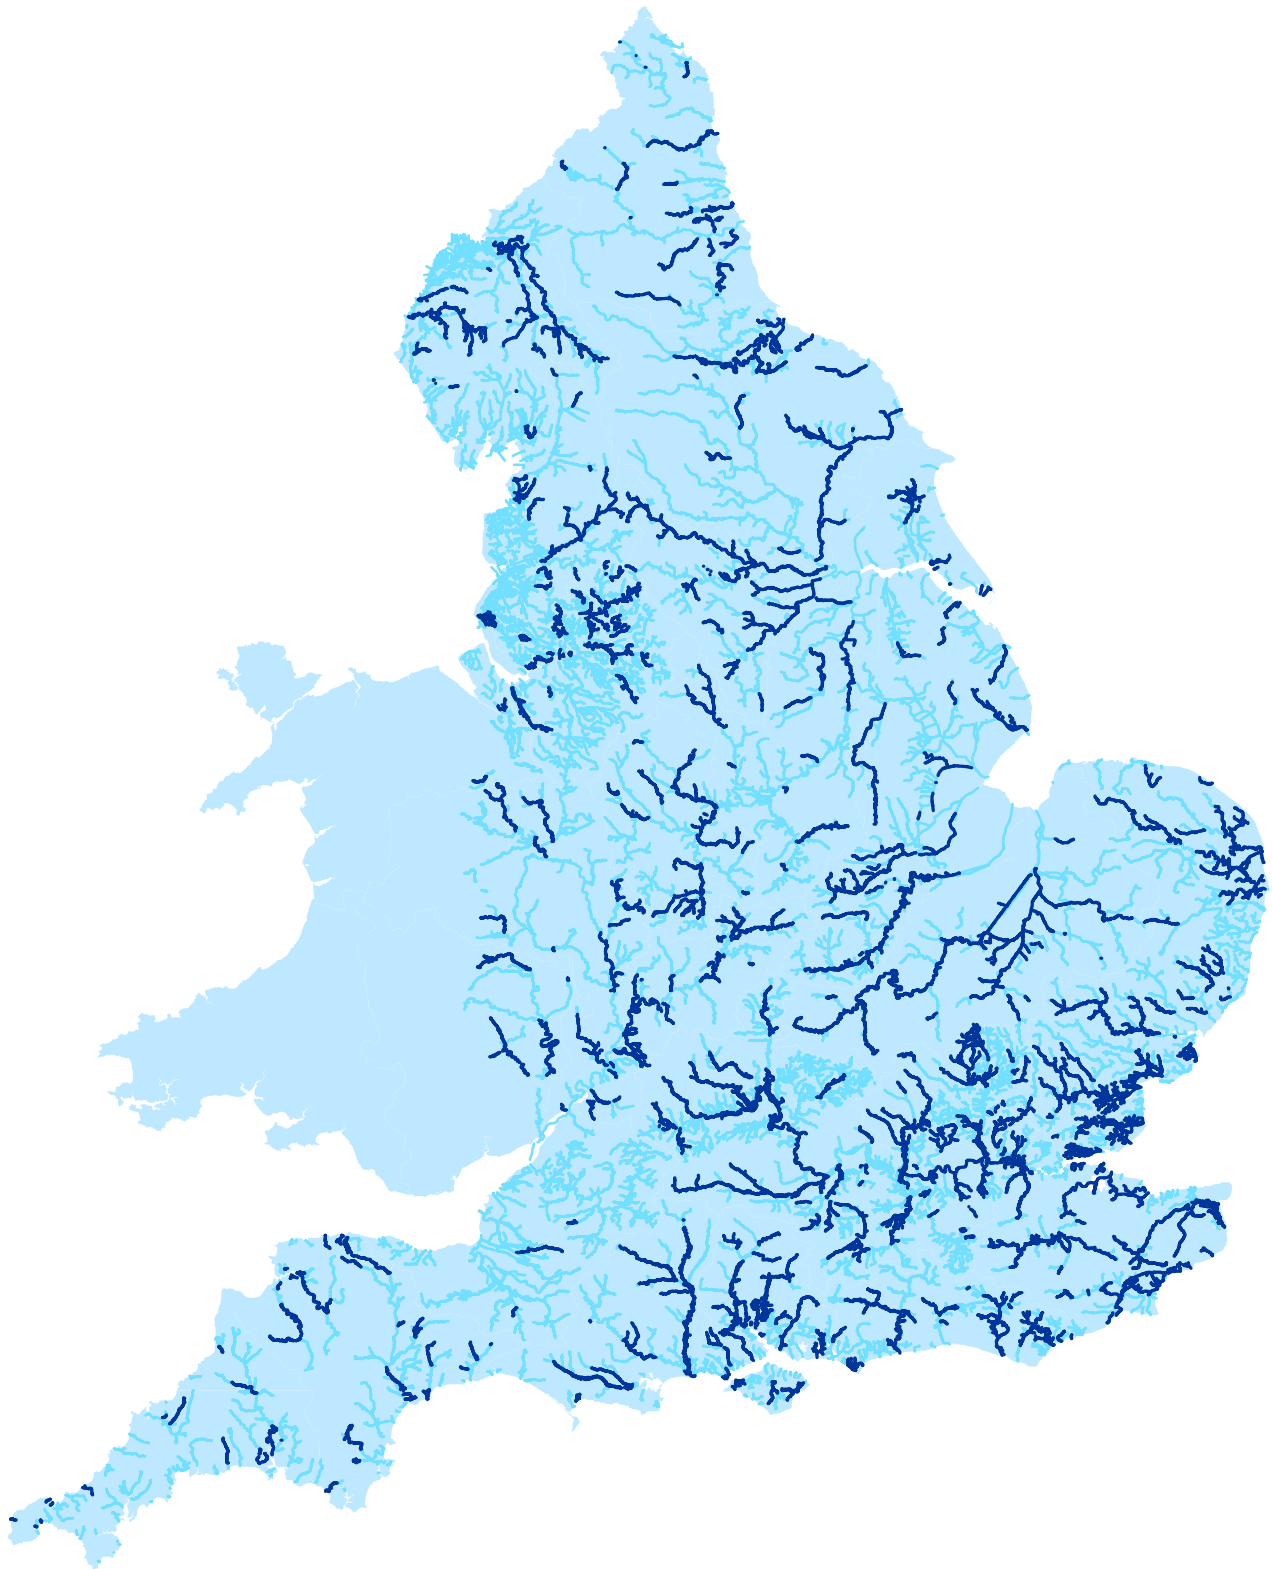

Water Framework Directive sensitivity map 20 October 2015

Legend

-  WFD sensitive main rivers
-  Other main rivers

© Environment Agency. All rights reserved 2011.

© Crown Copyright and database rights 2012. Ordnance Survey 100024198.