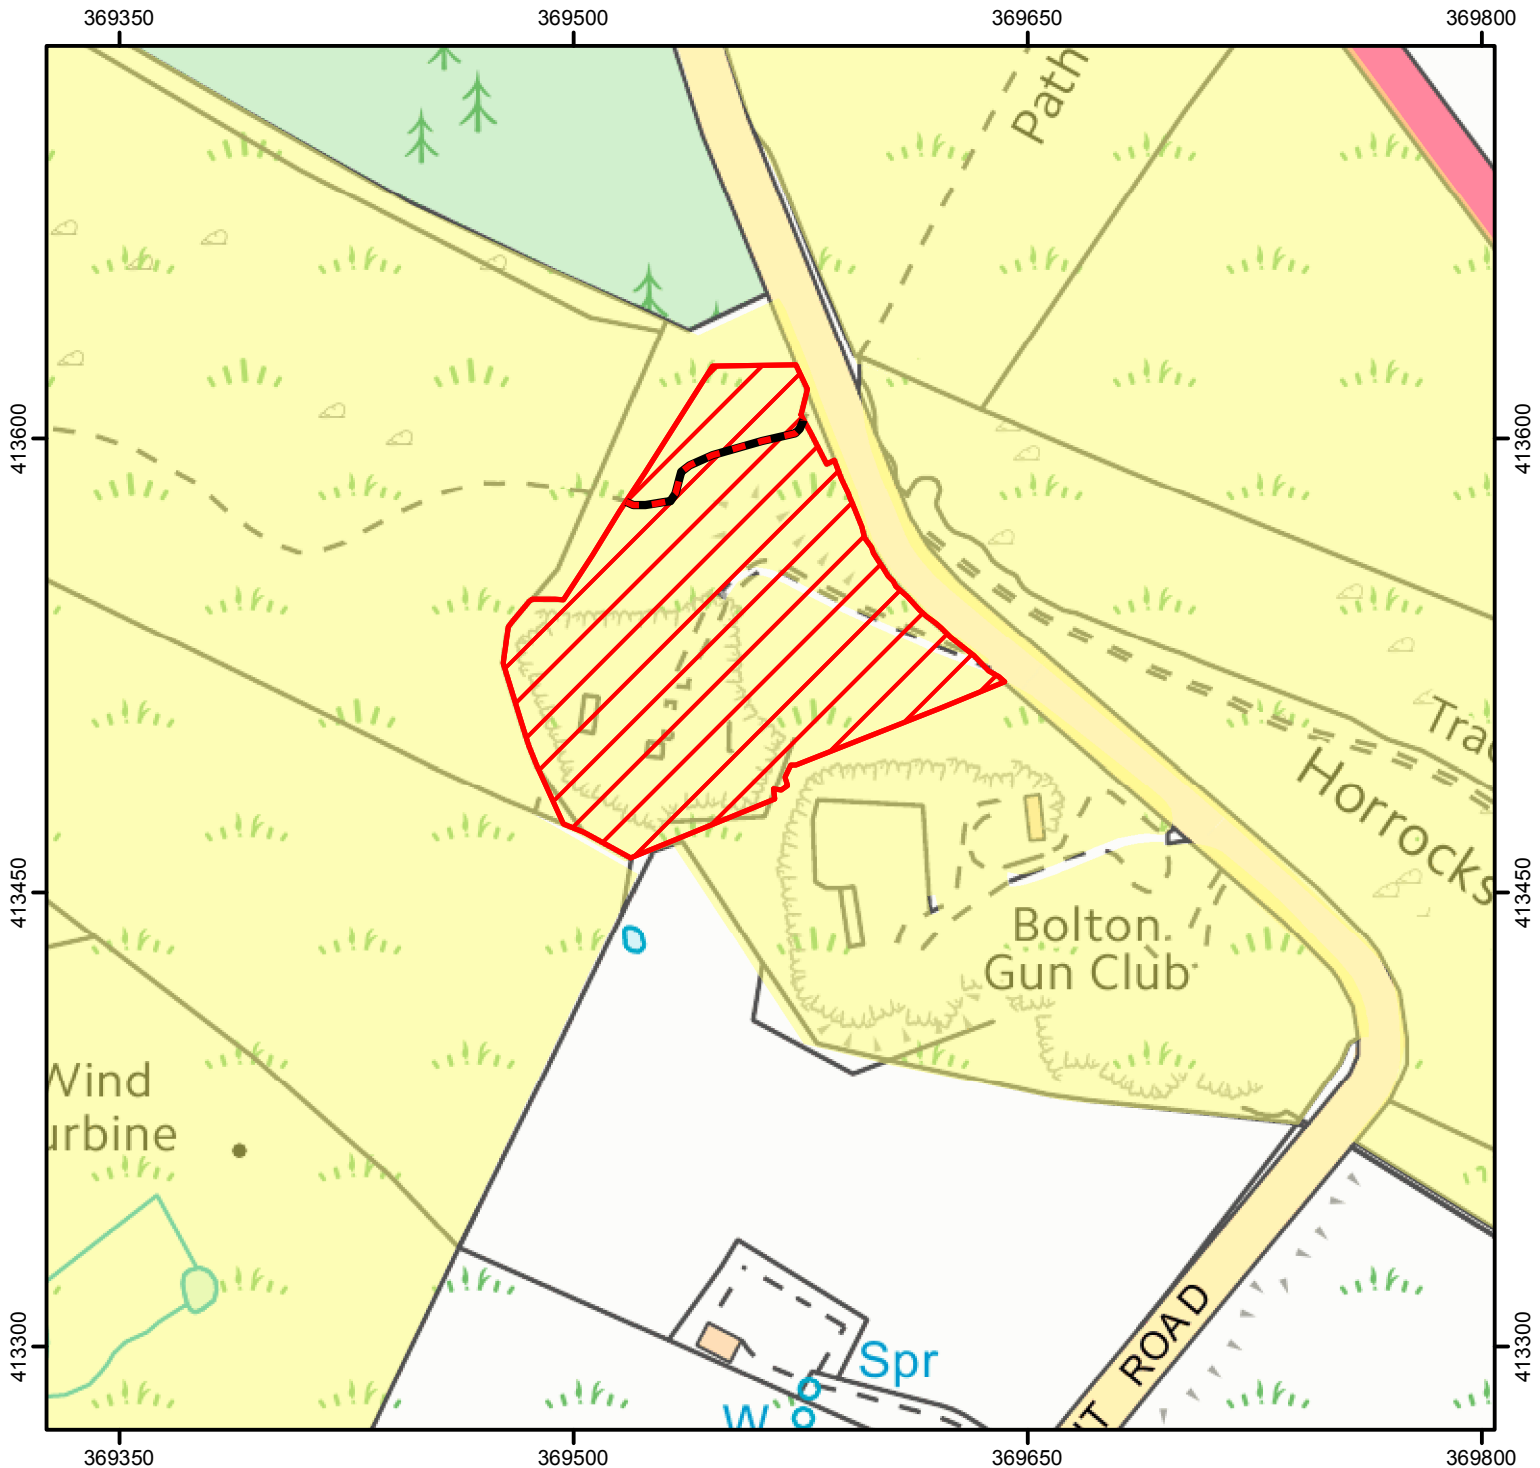

# ACCESS ON MARKED ROUTE

The Open Access land shown hatched on the map below is restricted for land management and public safety every Wednesday, Friday and Sunday from dawn to dusk throughout the year and on other days when red flags are flying.

Case numbers: 2016048135 & 2016068185

© Crown Copyright and database right 2016. All rights reserved.  
Ordnance Survey Licence number 100022021.

Open Access Land

Restricted Open Access Land

Marked Route

For more information call the Open Access Contact Centre on 0300 060 2091  
or visit our website at [www.gov.uk/right-of-way-open-access-land/use-your-right-to-roam](http://www.gov.uk/right-of-way-open-access-land/use-your-right-to-roam)