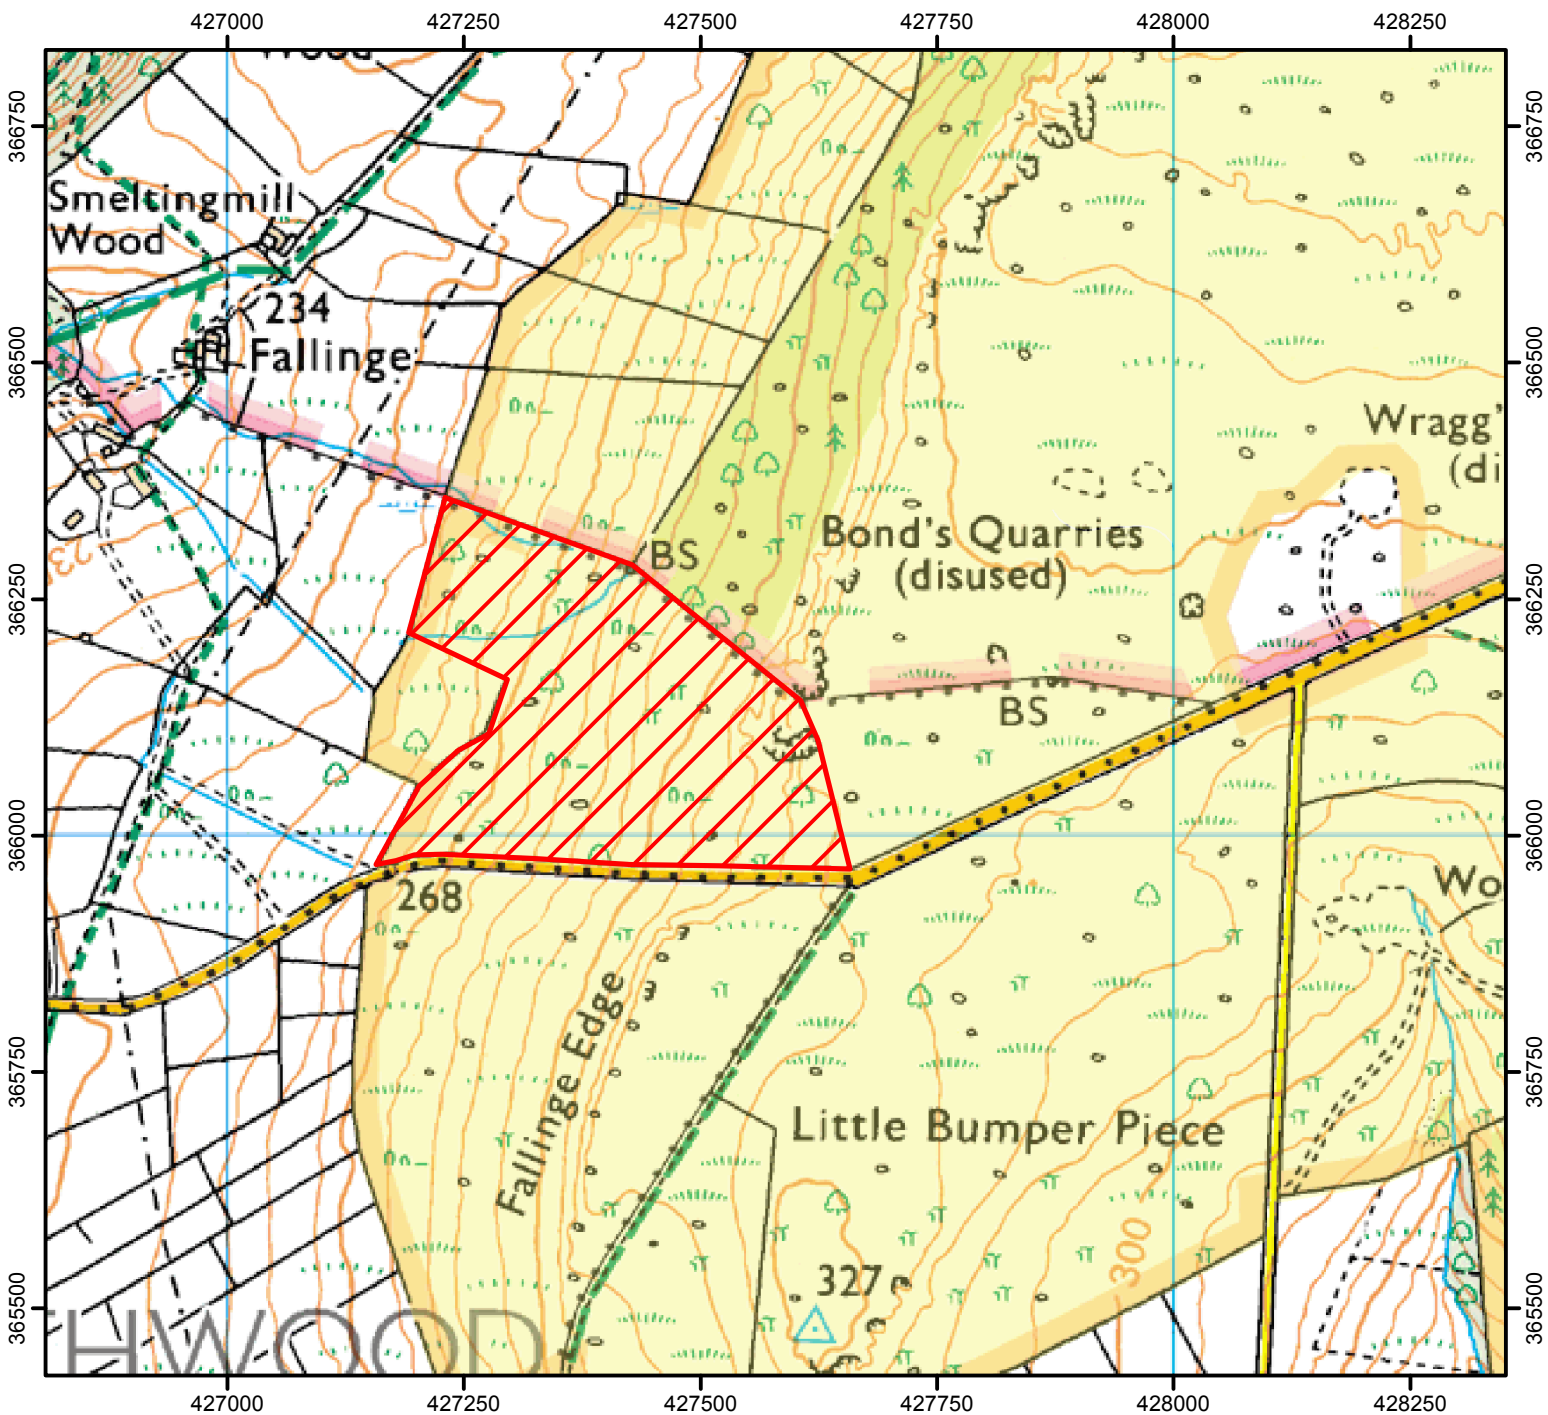

NO OPEN ACCESS

NATURAL
ENGLAND

The open access land shown hatched on the map below is closed for land management.

This does not affect public rights of way.

From: 26 August 2015 to 16 August 2021

Case Number: 2010065568

For more information call the Open Access Contact Centre on 0300 060 2091
or visit our website at www.gov.uk/right-of-way-open-access-land/use-your-right-to-roam