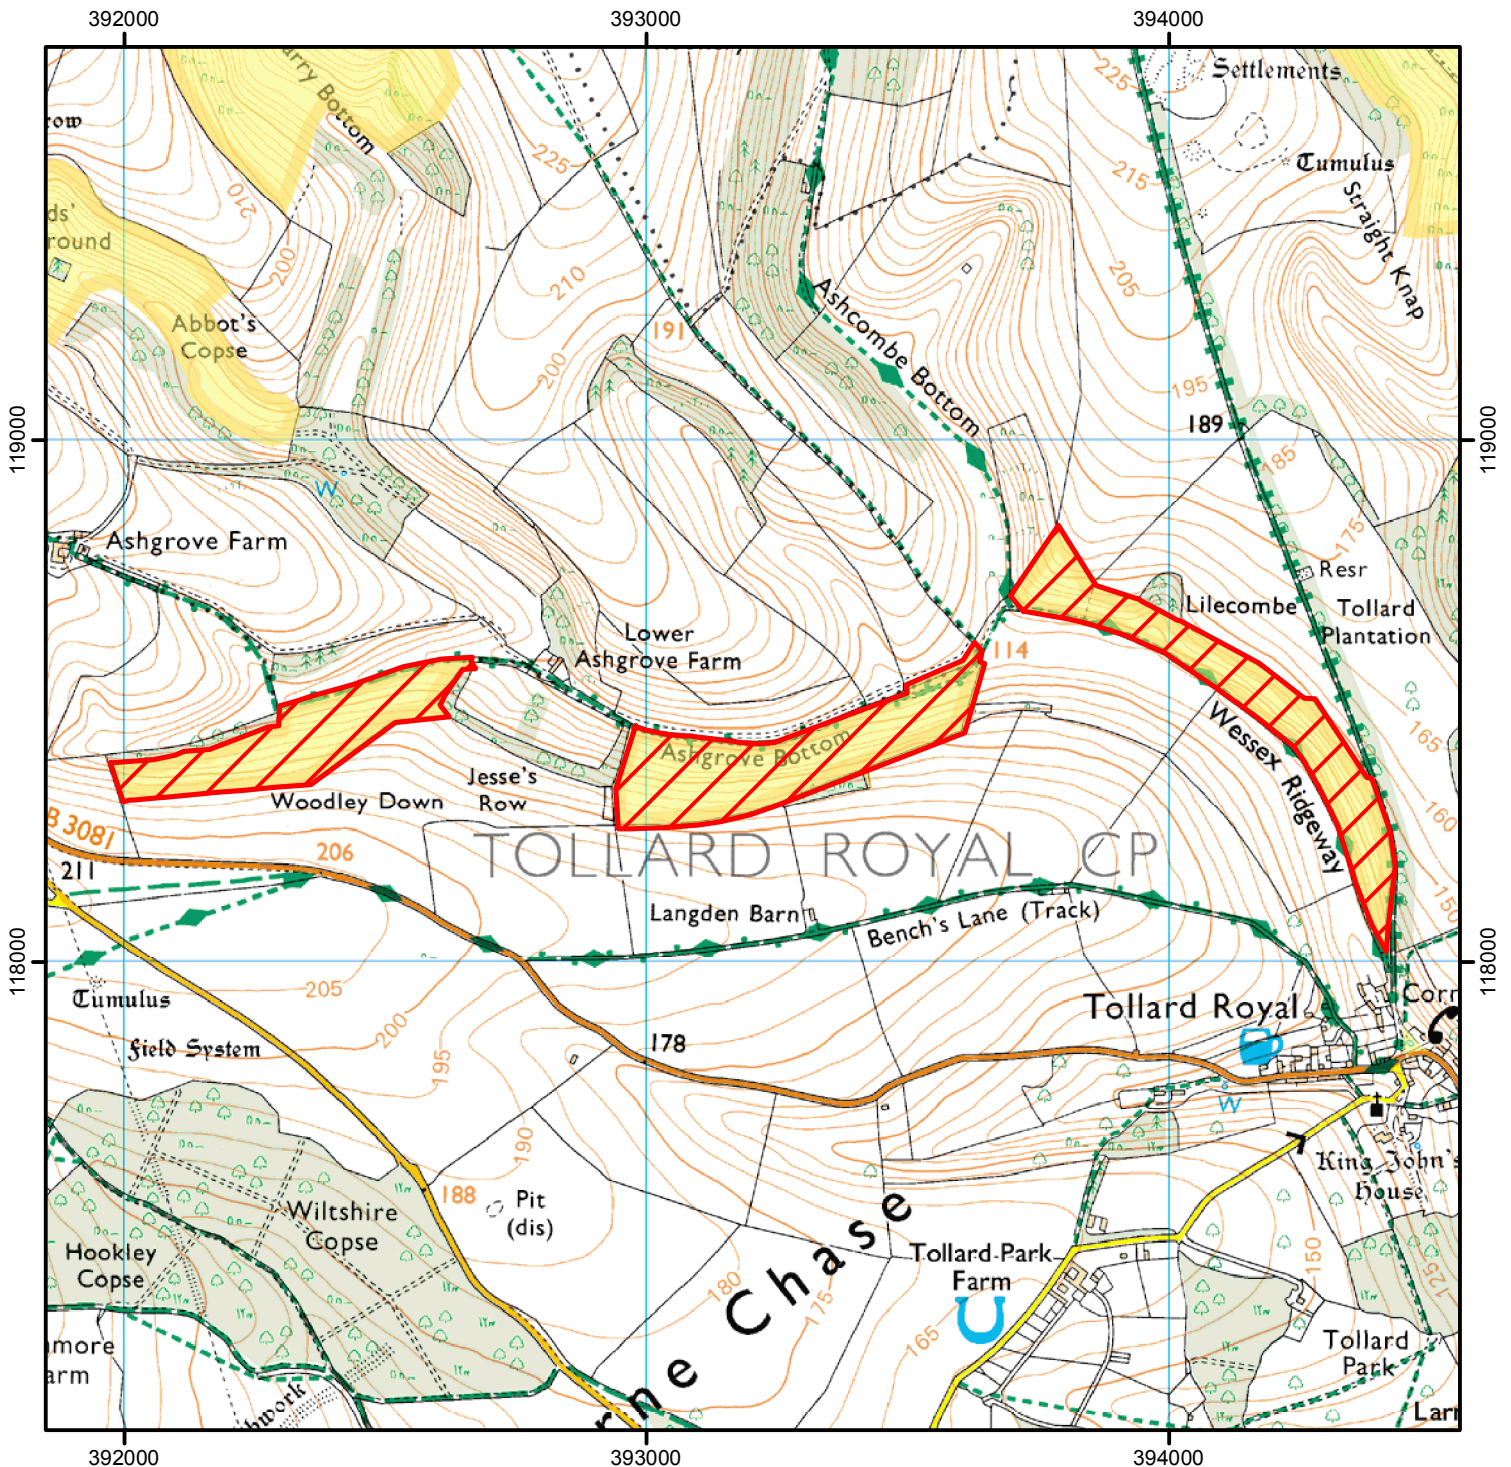

NO OPEN ACCESS

In the interests of land management, the land shown hatched on the map below is temporarily closed to avoid disturbance to game and disruption to shooting.

This does not affect Public Rights of Way.

From: 1 September to 1 February each year until February 2021

Case Number: 2008090037

0 250 500 1,000 Metres

© Crown Copyright and database right 2015. All rights reserved. Ordnance Survey Licence number 100022021.

 Restricted Open Access Land

 Open Access Land

For more information call the Open Access Contact Centre on 0300 060 2091 or visit our website at www.gov.uk/right-of-way-open-access-land/use-your-right-to-roam