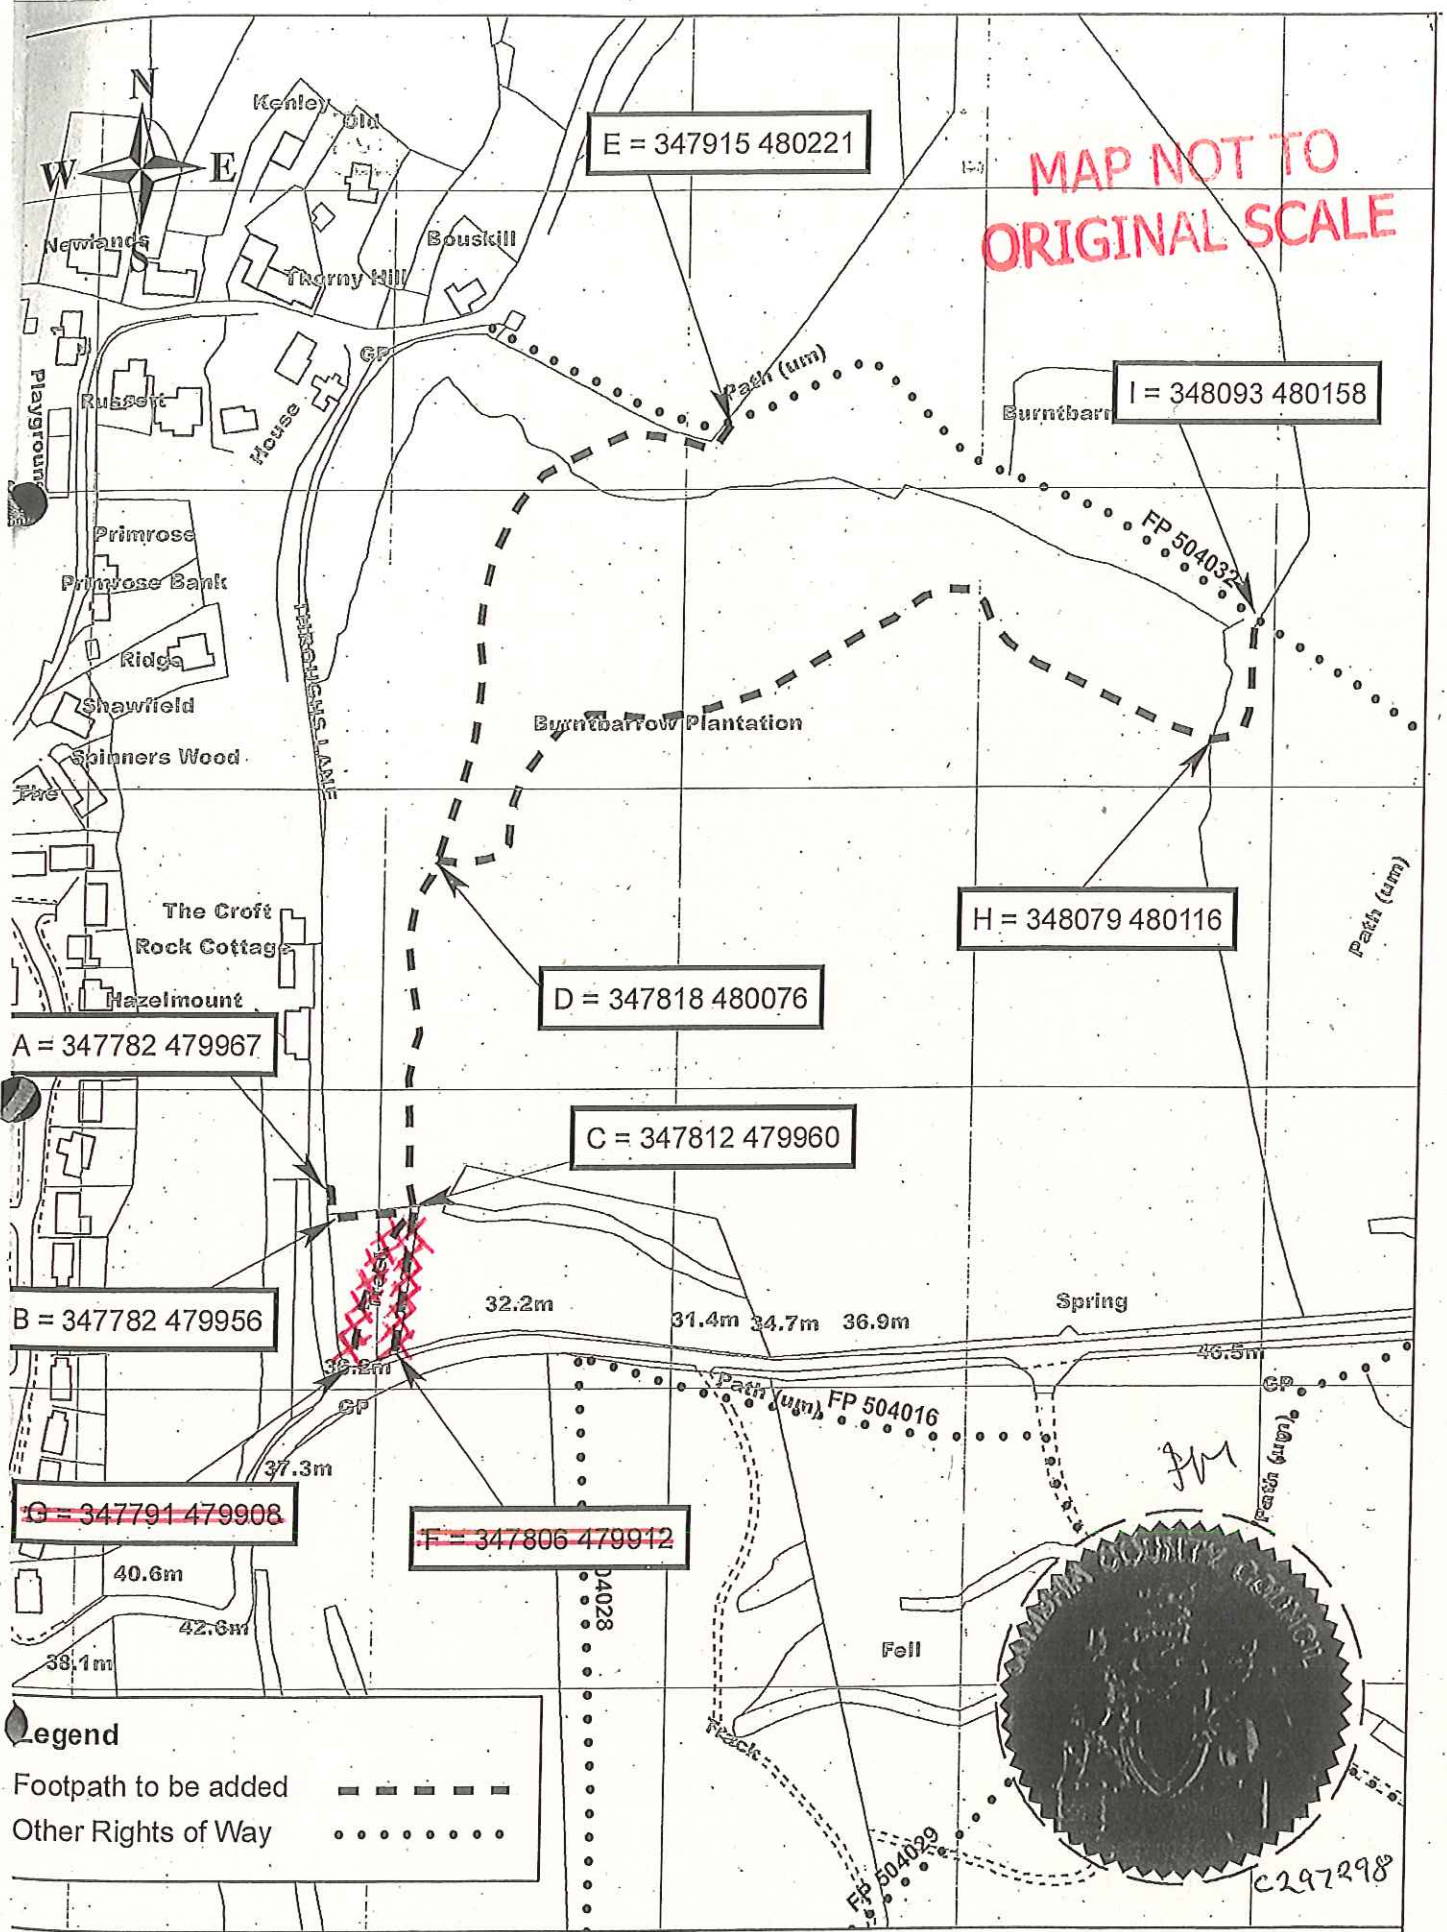

MAP NOT TO ORIGINAL SCALE

E = 347915 480221

I = 348093 480158

H = 348079 480116

D = 347818 480076

C = 347812 479960

A = 347782 479967

B = 347782 479956

~~G = 347791 479908~~

~~F = 347806 479912~~

**Legend**

Footpath to be added    - - - - -

Other Rights of Way    . . . . .

Wildlife and Countryside Act 1981 Section 53  
 Definitive Map Modification Order  
 Burntbarrow, Storth