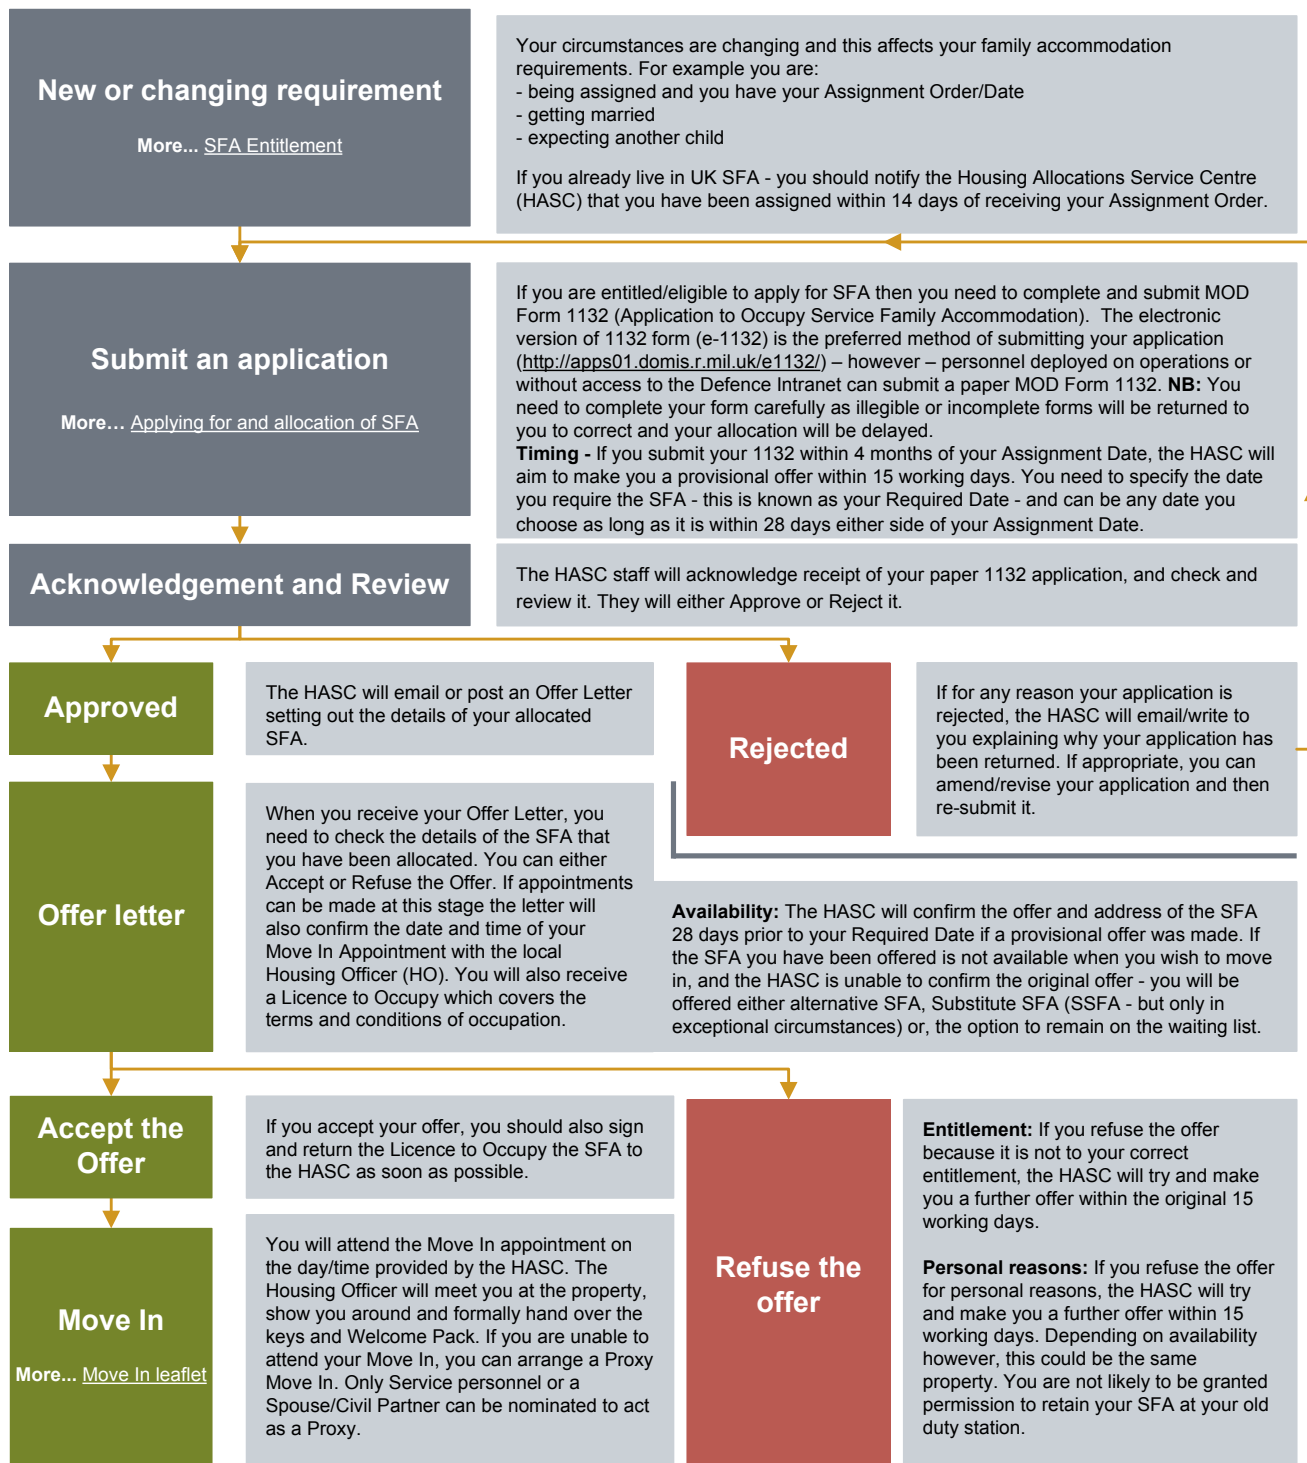

Defence
Infrastructure
Organisation

Your Service Family Accommodation

Paper form 1132 Application Process Flowchart (UK)

If you are moving from one SFA to another, don't forget:

- Arrange your change of address details and have your mail redirected.
- To organise your removals.
- [Read the Pre Move Out Advisory leaflet](#)