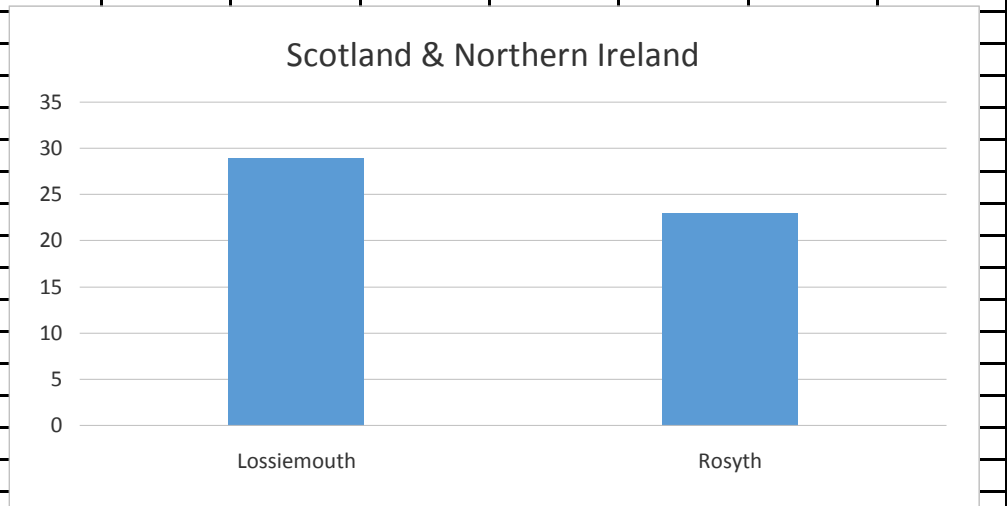

Central		
	AIRU - RAF AIRD UIG	1
	Brampton	49
	Catterick	55
	Chester	16
	Colchester	17
	Cottesmore	37
	Donnington	24
	Haverfordwest	2
	Hereford	6
	Lichfield	12
	SDA 1	7
	St Athan	11
	Thetford	14
	Waddington	24
	York	41
Scotland & Northern Ireland		
	Lossiemouth	29
	Rosyth	23
South East		
	Aldershot	35
	Brize Norton	52
	Brompton	13
	Gosport	46
	High Wycombe	53
	Kingston	8
	Shrivenham	19
	Uxbridge	22
	Windsor	46
South West		
	Bovington	17
	Chivenor	6
	Gosport	46
	Helston	22
	Ilchester	11
	Larkhill	163
	Lyneham	89
	NHP Unknwn	9
	Plymouth	27
	Portsmouth	24