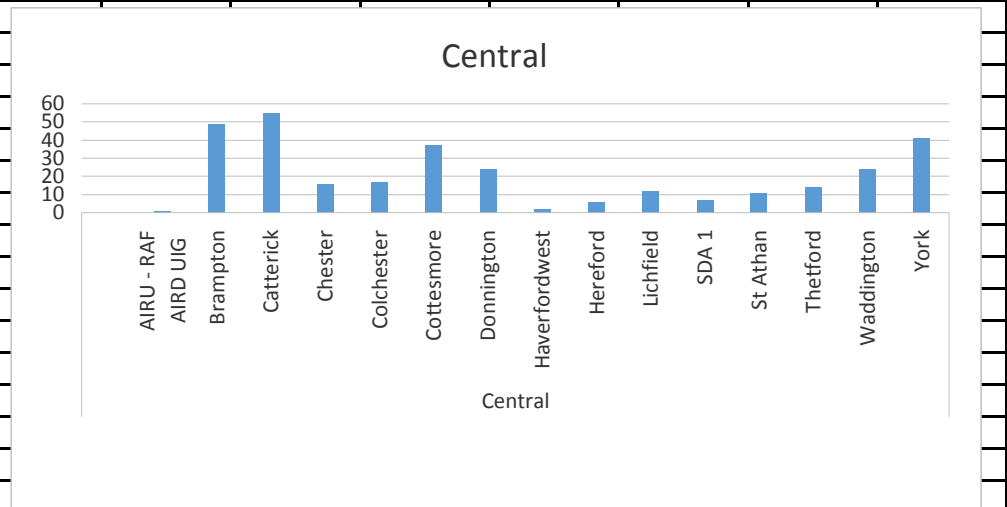

Central		
	AIRU - RAF AIRD UIG	1
	Brampton	49
	Catterick	55
	Chester	16
	Colchester	17
	Cottesmore	37
	Donnington	24
	Haverfordwest	2
	Hereford	6
	Lichfield	12
	SDA 1	7
	St Athan	11
	Thetford	14
	Waddington	24
	York	41
Scotland & Northern Ireland		
	Lossiemouth	29
	Rosyth	23
South East		
	Aldershot	35
	Brize Norton	52
	Brompton	13
	Gosport	46
	High Wycombe	53
	Kingston	8
	Shrivenham	19
	Uxbridge	22
	Windsor	46
South West		
	Bovington	17
	Chivenor	6
	Gosport	46
	Helston	22
	Ilchester	11
	Larkhill	163
	Lyneham	89
	NHP Unknwn	9
	Plymouth	27
	Portsmouth	24