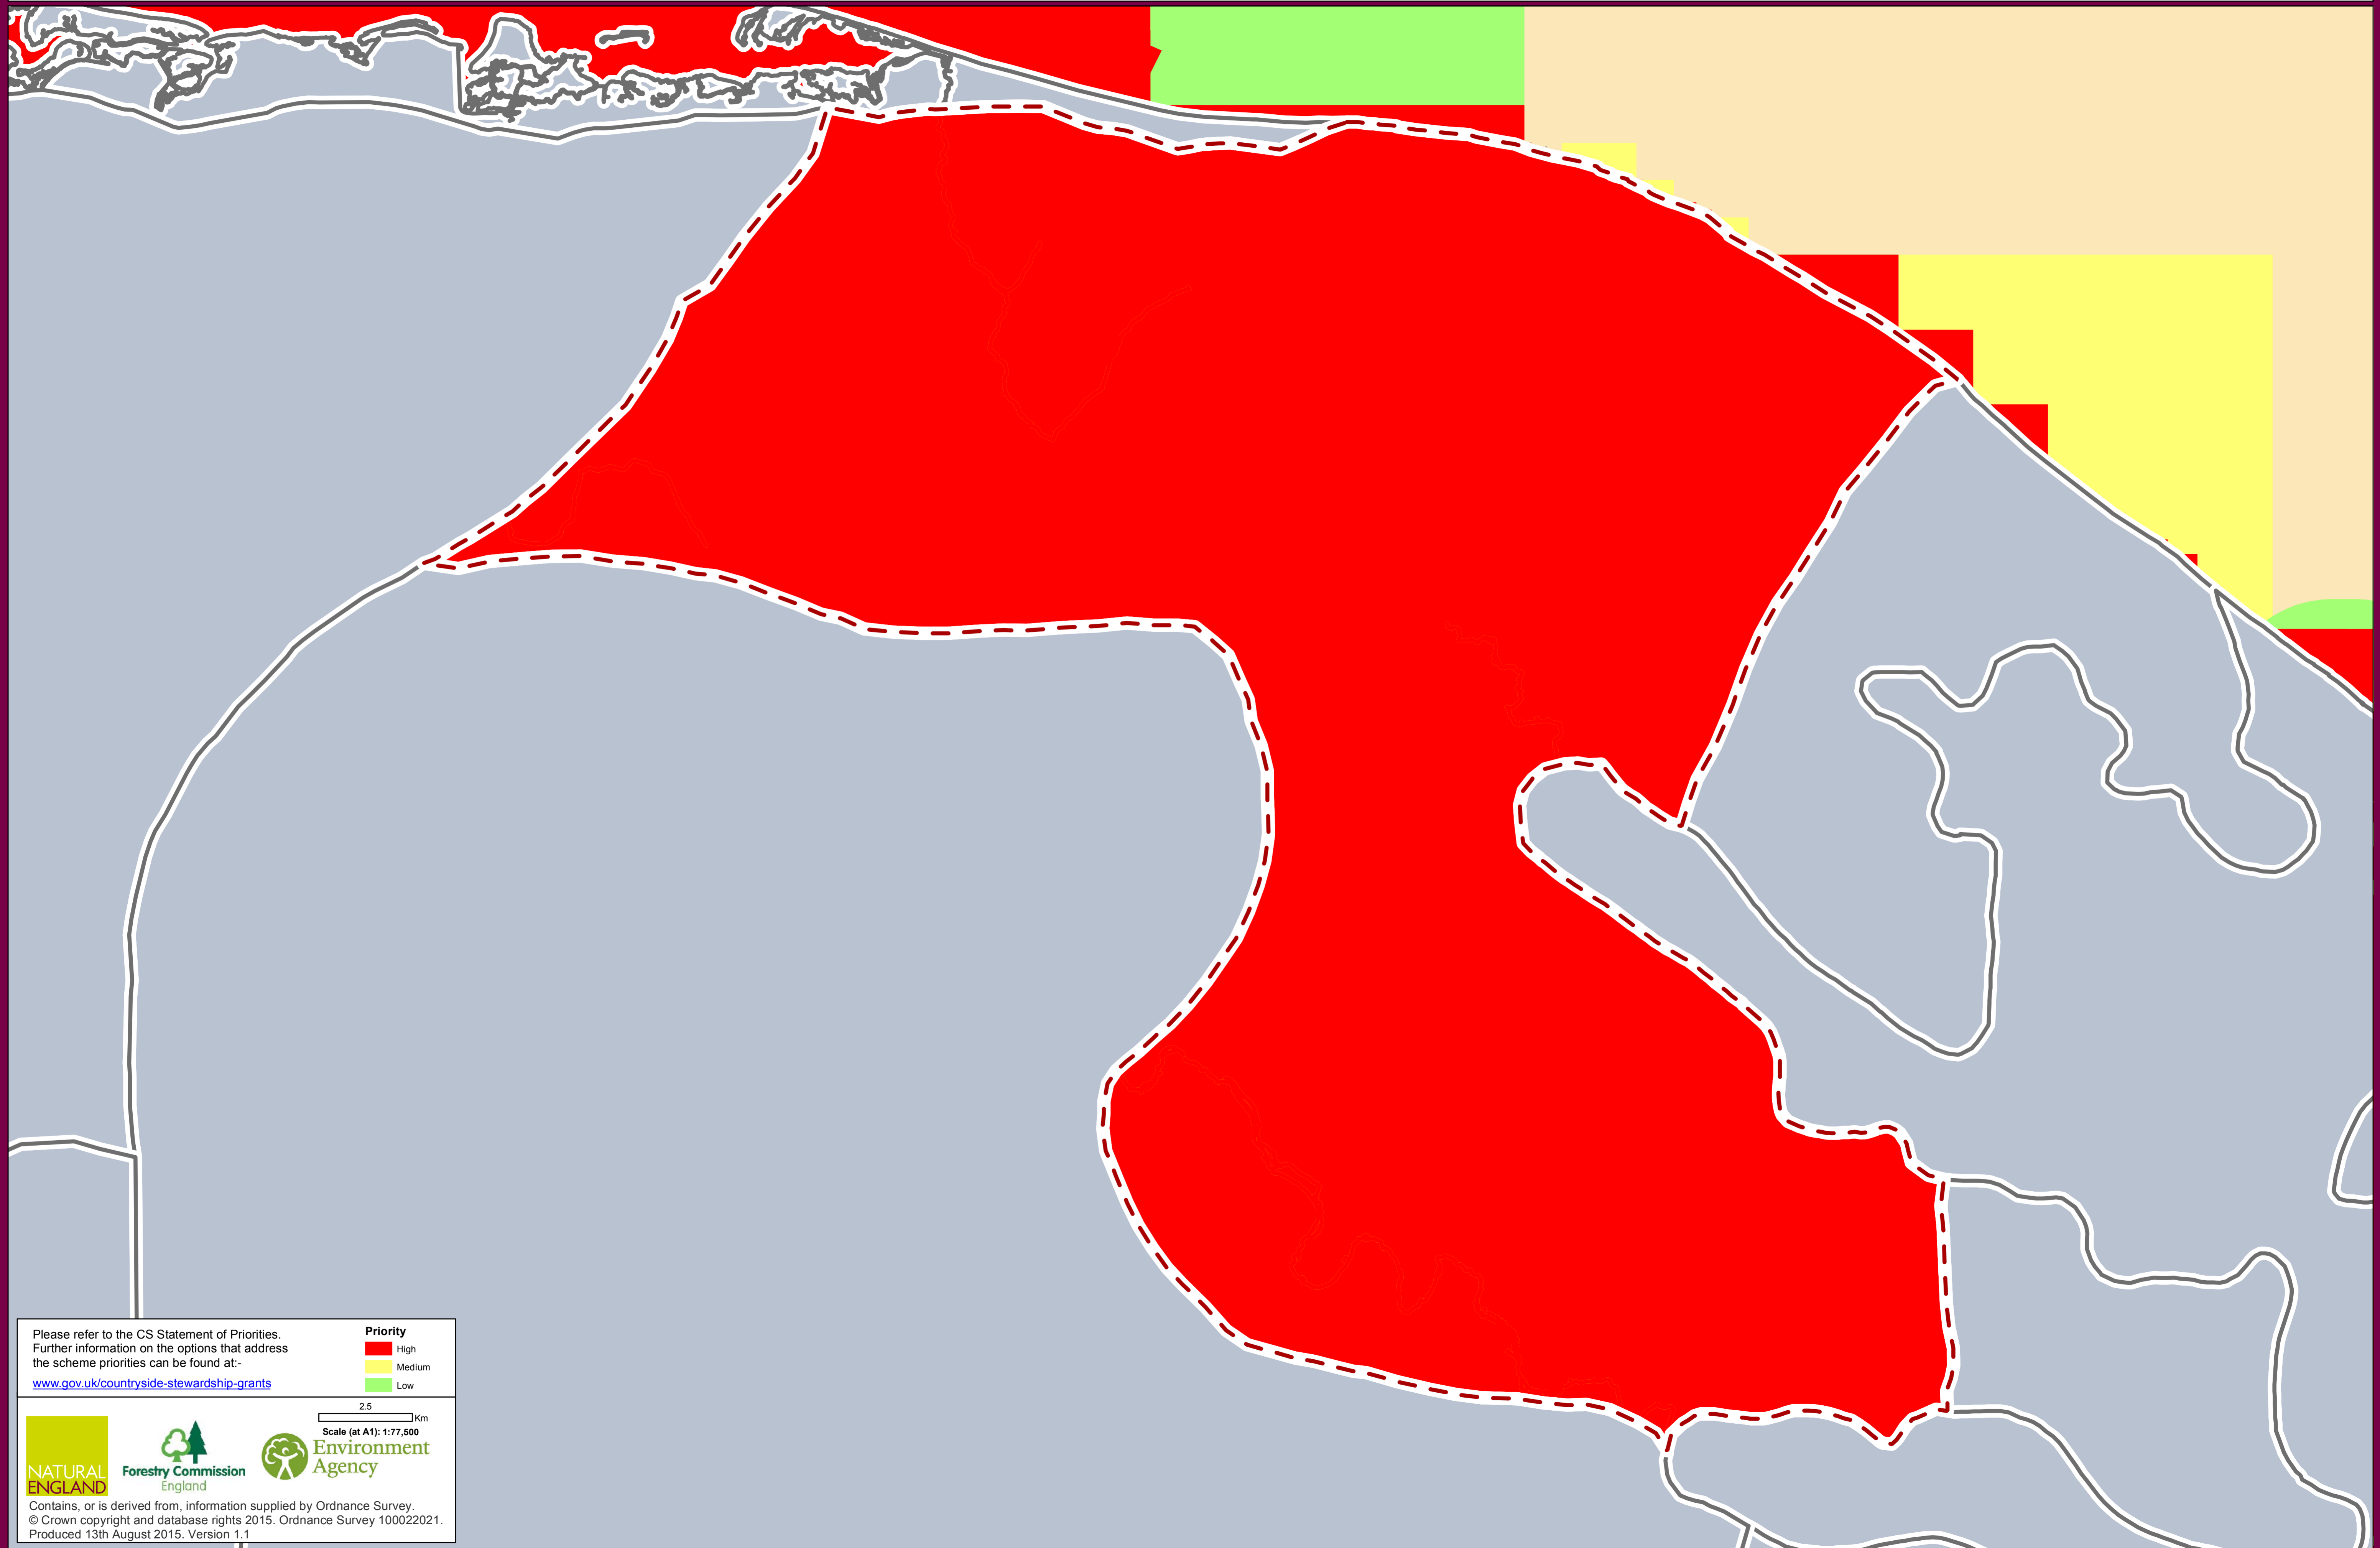

Countryside Stewardship Mid Tier Targeting Priorities Central North Norfolk NCA (78)

Please refer to the CS Statement of Priorities.
Further information on the options that address
the scheme priorities can be found at:-

www.gov.uk/countryside-stewardship-grants

Priority

High

Medium

Low

2.5 Km

Scale (at A1): 1:77,500

Contains, or is derived from, information supplied by Ordnance Survey.
© Crown copyright and database rights 2015. Ordnance Survey 100022021.
Produced 13th August 2015. Version 1.1