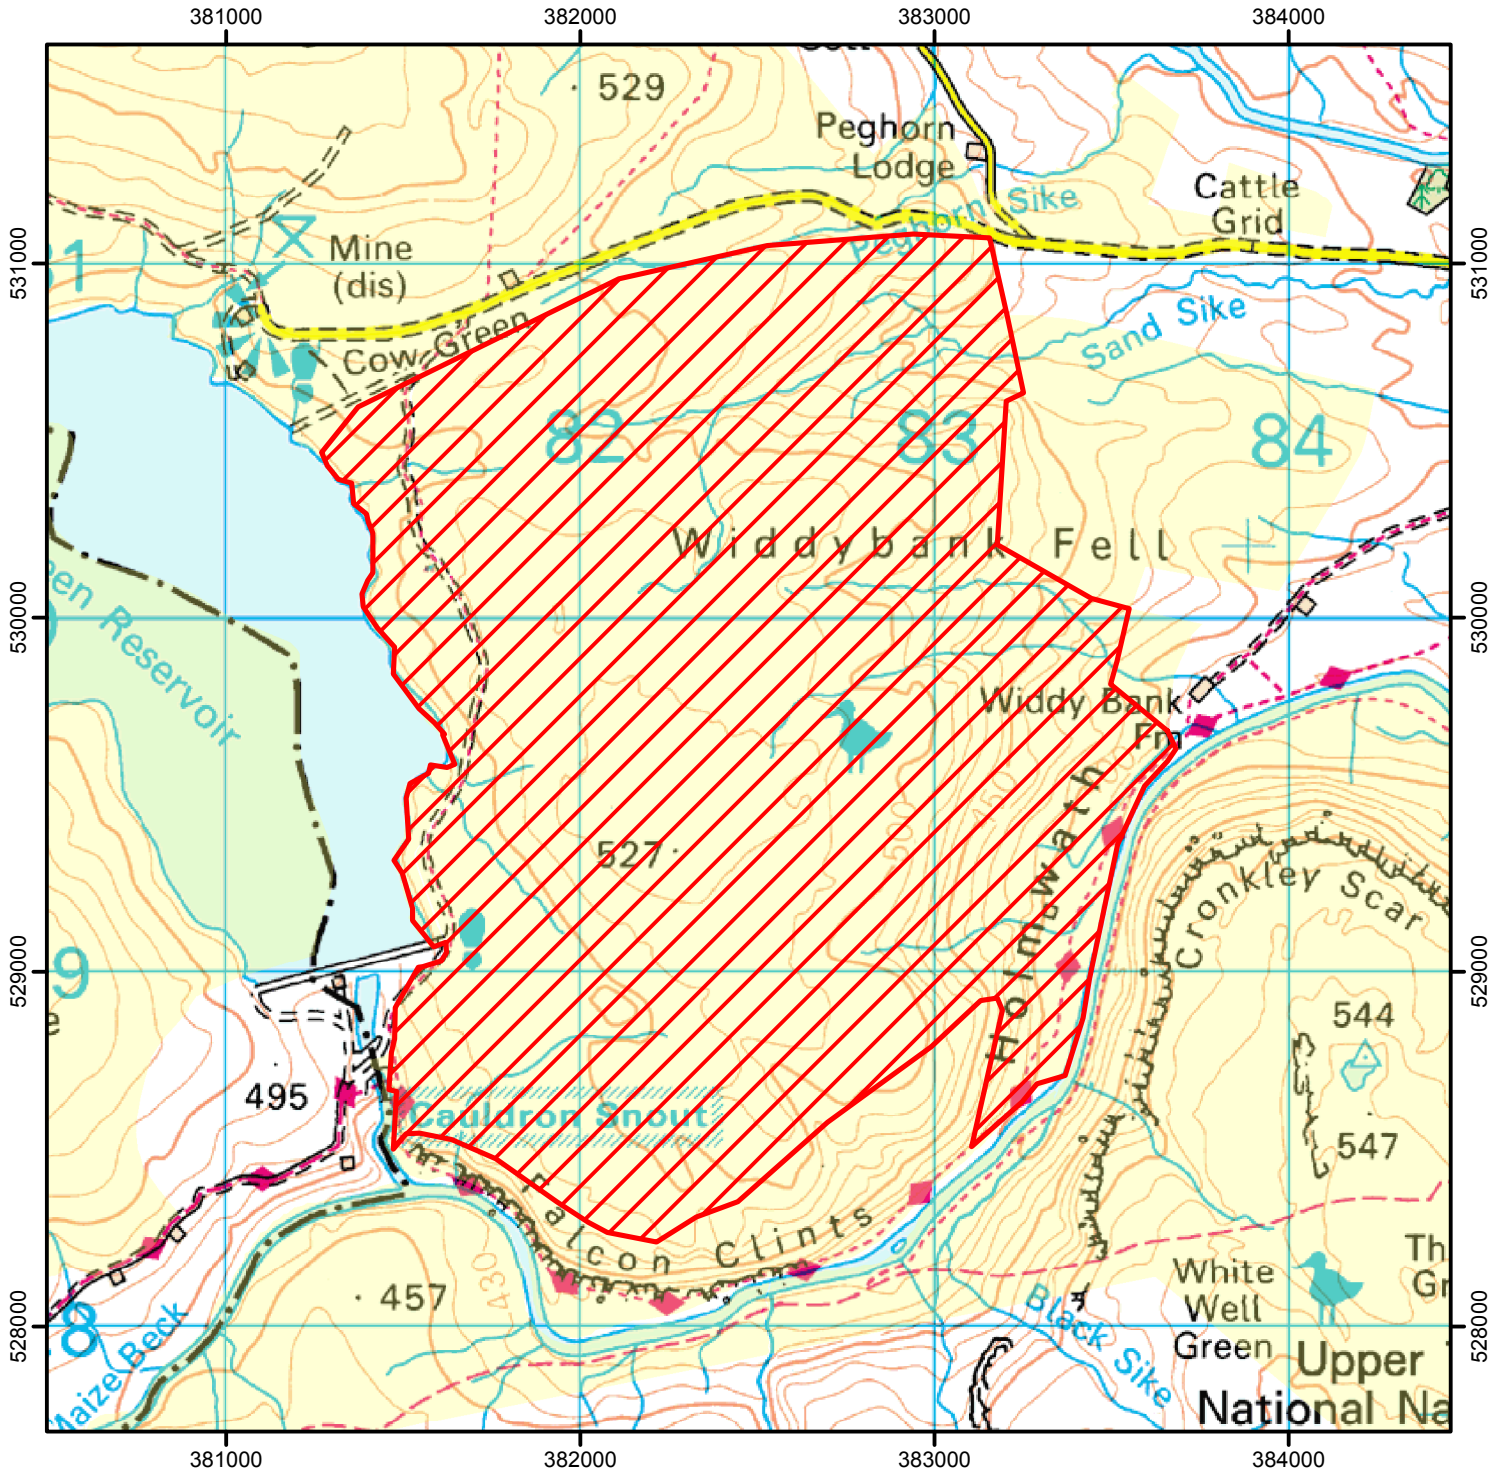

# NO OPEN ACCESS

To protect sensitive wildlife, the open access land shown hatched on the map below is temporarily closed.

From: 01/07/2015 to 30/06/2016

(This does not affect Public Rights of Way)

Case Number: 2005090267

0 250 500 1,000 1,500 Metres

Restricted Open Access Land

Open Access Land

© Crown Copyright and database right 2015. Ordnance Survey 100022021

For more information call the Open Access Contact Centre on 0300 060 2091 or visit our website at [www.gov.uk/right-of-way-open-access-land/use-your-right-to-roam](http://www.gov.uk/right-of-way-open-access-land/use-your-right-to-roam)