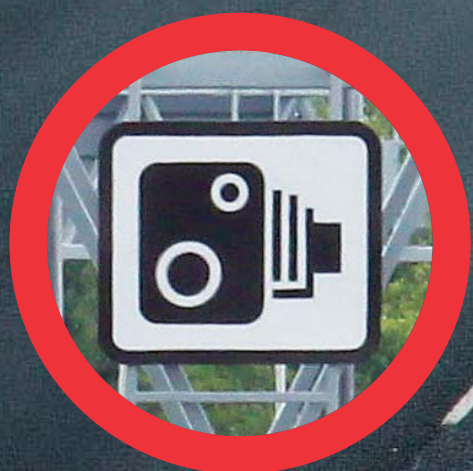

Watch your speed

Speed limits displayed in a red ring are mandatory and **must be followed**. We use 60, 50 and 40mph limits on all types of smart motorways.

When no speed limit is shown the national speed limit of 70mph is in place and can be enforced by police.