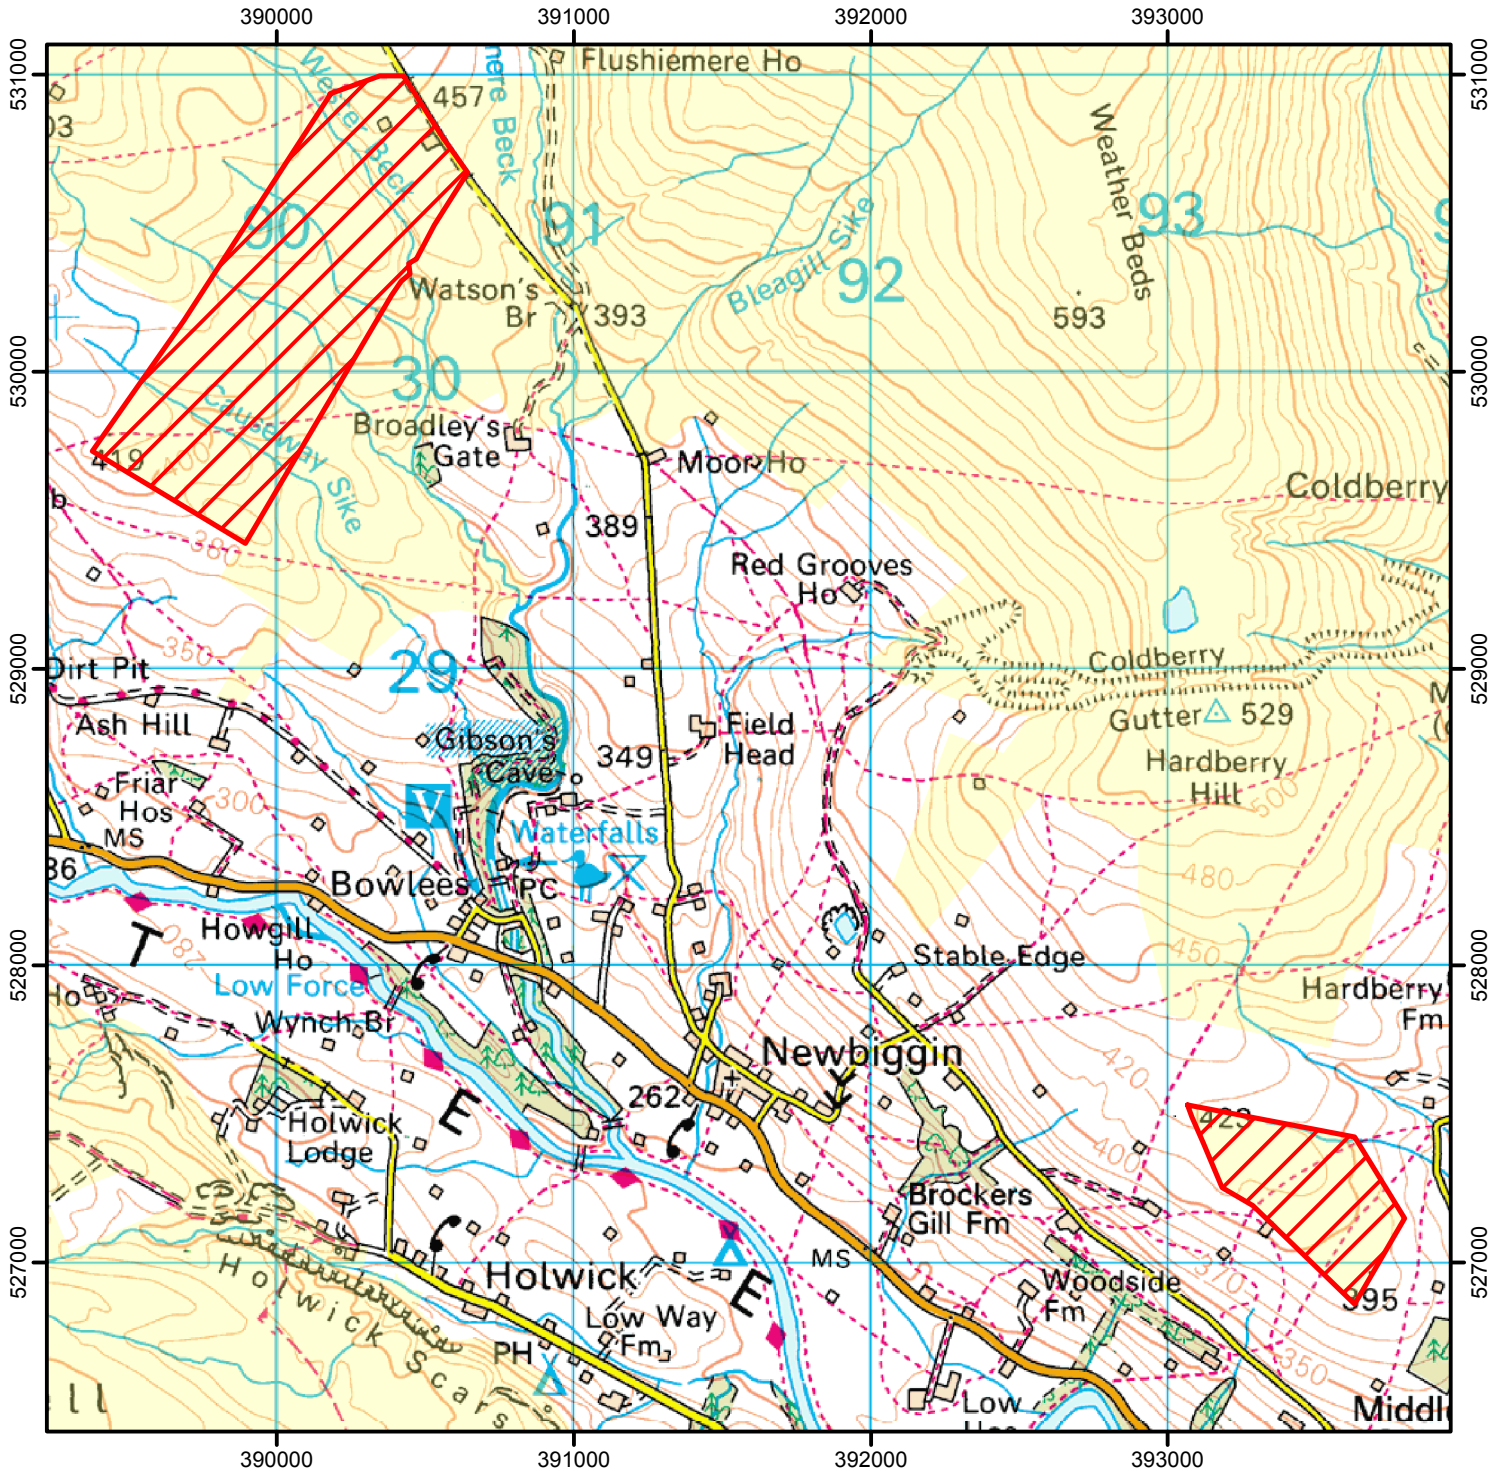

NO OPEN ACCESS

To protect sensitive wildlife, the open access land shown hatched on the map below is temporarily closed.

From: October 1st to March 31st each year (until 2021)

(This does not affect Public Rights of Way)

Case Number: 2010075583

0 250 500 1,000 1,500 Metres

© Crown Copyright and database right 2015. Ordnance Survey 100022021

  Restricted Open Access Land

 Open Access Land

For more information call the Open Access Contact Centre on 0300 060 2091 or visit our website at www.gov.uk/right-of-way-open-access-land/use-your-right-to-roam