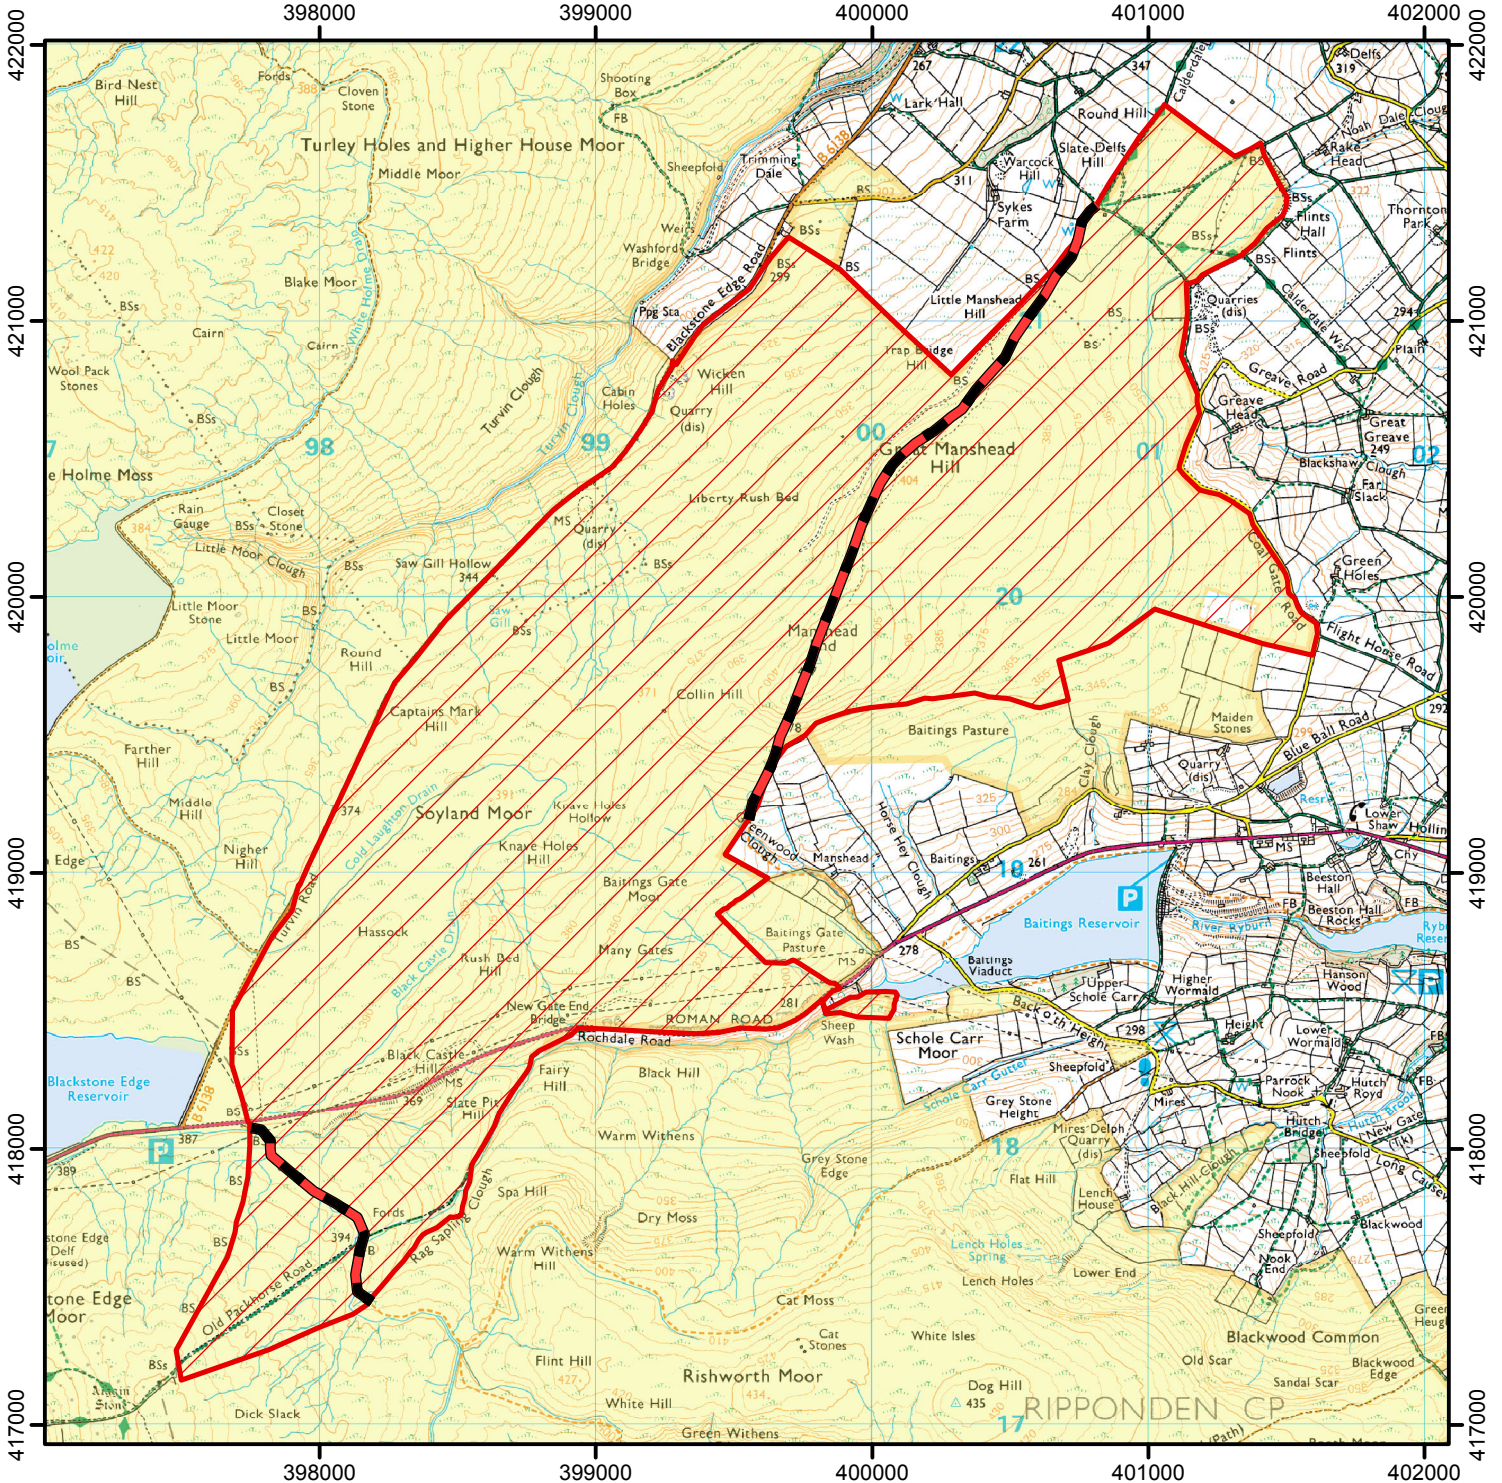

DOGS ONLY ALLOWED ON PERMITTED ROUTES

To protect sensitive wildlife, dogs are only permitted on the routes indicated on the map below. Dogs are not allowed on the open access land shown hatched. This does not apply to dogs kept under effective control on Public Rights of Way.

Case Number
2005030003

Period of Restriction: Annually between 1st March & 31st July until 2021.

0 500 1,000 2,000 Metres

© Crown Copyright and database right 2015. All rights reserved. Ordnance Survey Licence number 100022021

- Open Access Land
- Restricted Open Access Land
- Permitted Routes

For more information call the Open Access Contact Centre on 0300 060 2091 or visit our website at www.gov.uk/right-of-way-open-access-land/use-your-right-to-roam