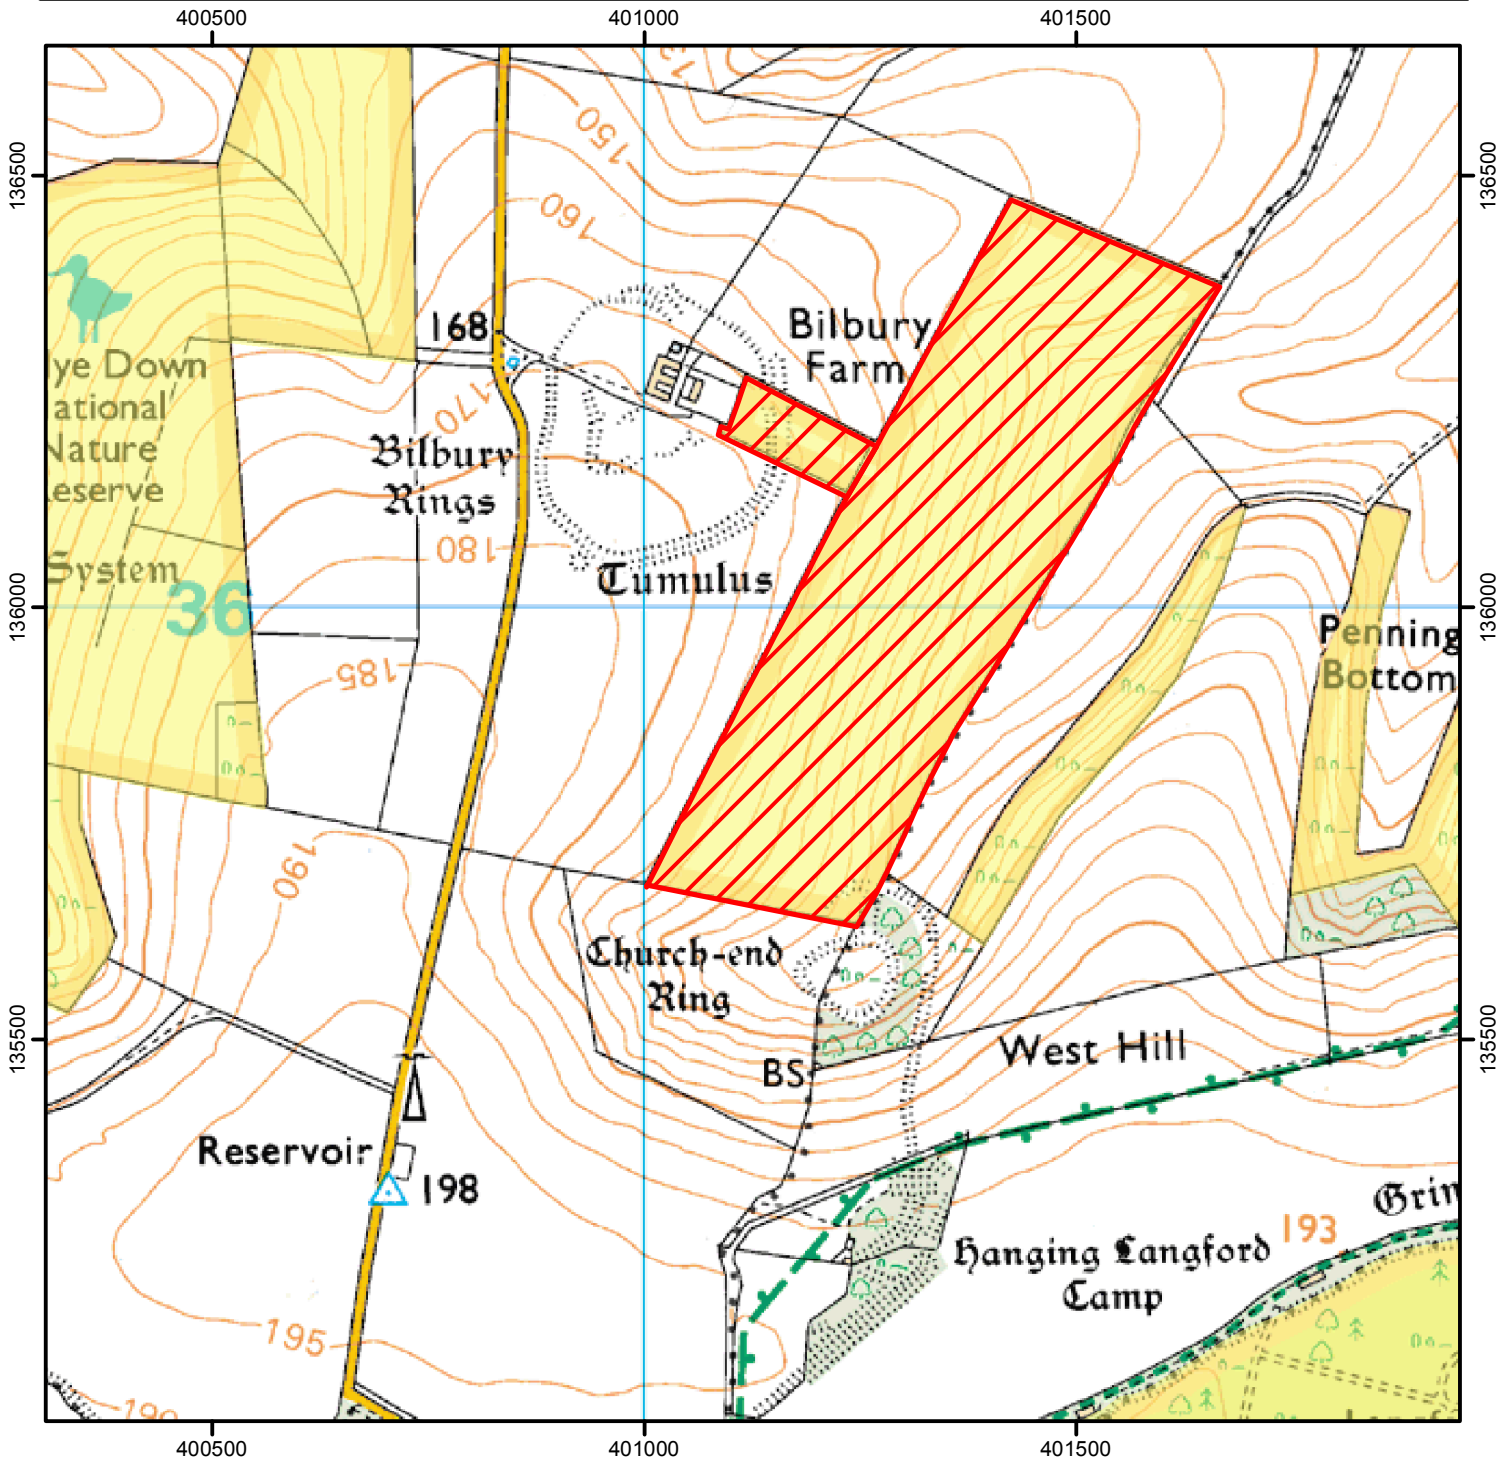

NATURAL ENGLAND

NO DOGS

To avoid danger from cows with calves, dogs are not allowed on the area shown hatched on the map below.

This does not affect Public Rights of Way

From 23 October 2015 until 23 October 2021

Case Number: 2009050212

0 100 200 400 600 Metres

 Restricted Open Access Land

 Open Access Land

© Crown Copyright and database right 2015. All rights reserved.
Ordnance Survey Licence number 100022021.

For more information call the Open Access Contact Centre on 0300 060 2091
or visit our website at www.gov.uk/right-of-way-open-access-land/use-your-right-to-roam