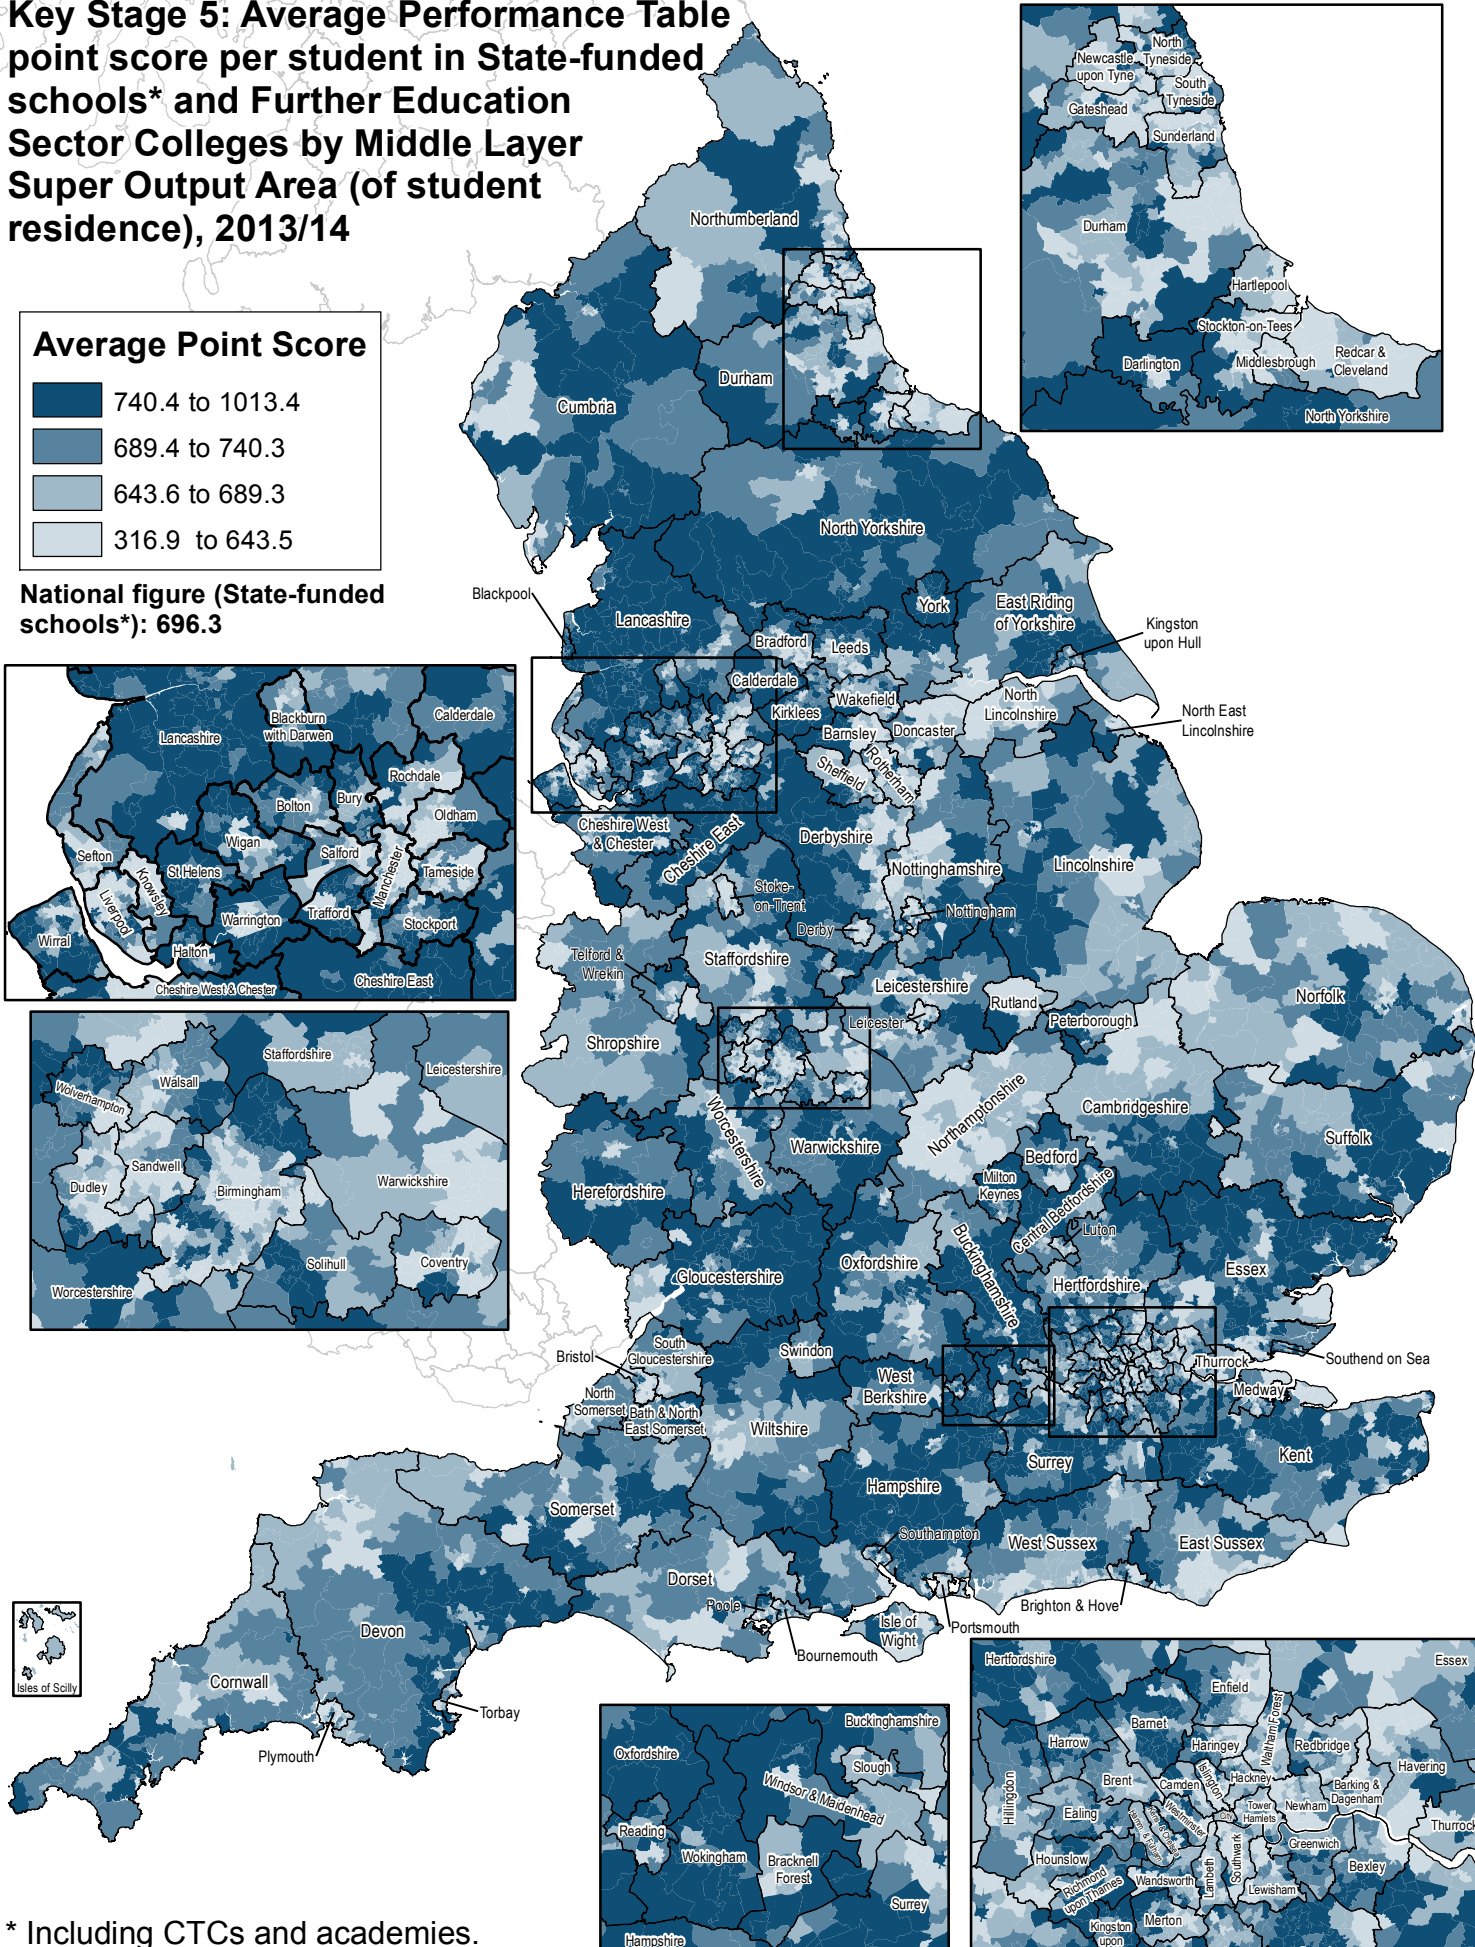

Key Stage 5: Average Performance Table point score per student in State-funded schools* and Further Education Sector Colleges by Middle Layer Super Output Area (of student residence), 2013/14

Average Point Score

National figure (State-funded schools*): 696.3

* Including CTCs and academies.