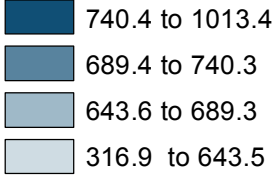

Key Stage 5: Average Performance Table point score per student in State-funded schools* and Further Education Sector Colleges by Middle Layer Super Output Area (of student residence), 2013/14

Average Point Score