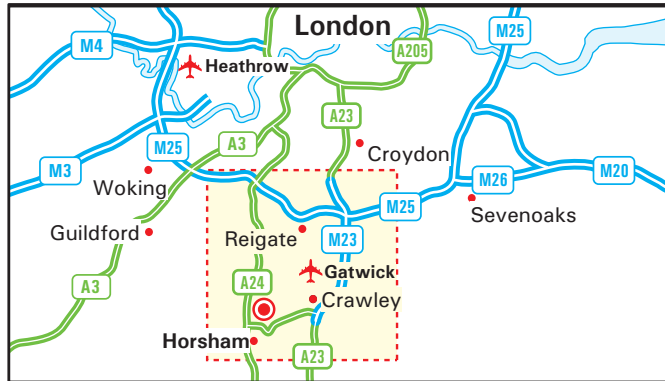

Home Office

CAST - Centre for Applied Science and Technology

Langhurst House - Langhurstwood Road

Horsham - West Sussex RH12 4WX

Tel: 01727 865051

cast@homeoffice.gsi.gov.uk

By Car

M25 Anticlockwise: Leave at junction 9 (Leatherhead & Dorking). Take the A243 and then join the A24 through Dorking towards Horsham for approximately 19 miles (30km). At the Great Daux roundabout, where the A24 meets the A264, take the road signed A264 Crawley/Gatwick Airport. After 1km turn left into Langhurstwood Road.

M25 Clockwise: Leave at junction 7, join M23 s/bound to Pease Pottage.

M23 s/bound & A23 n/bound and Gatwick Airport:

Turn off at J11, take A264 for about 7 miles (11km) until you reach the A24 at the Great Daux roundabout, where the A24 meets the A264. Go all the way round this roundabout to travel back in the direction you came.

Follow Langhurstwood Road for about 2 miles (3km), passing under a conveyor belt and, on the left, the entrance to Broadlands Business Campus.

The entrance to Langhurst House is a few hundred yards further along the road on the left.

By Train Regular services run from London Victoria to Horsham, taking 1 hour. Taxis are available for the 4 mile trip to Langhurst House.

By Plane The nearest airport is London Gatwick with trains to Horsham. Hire cars are also available.