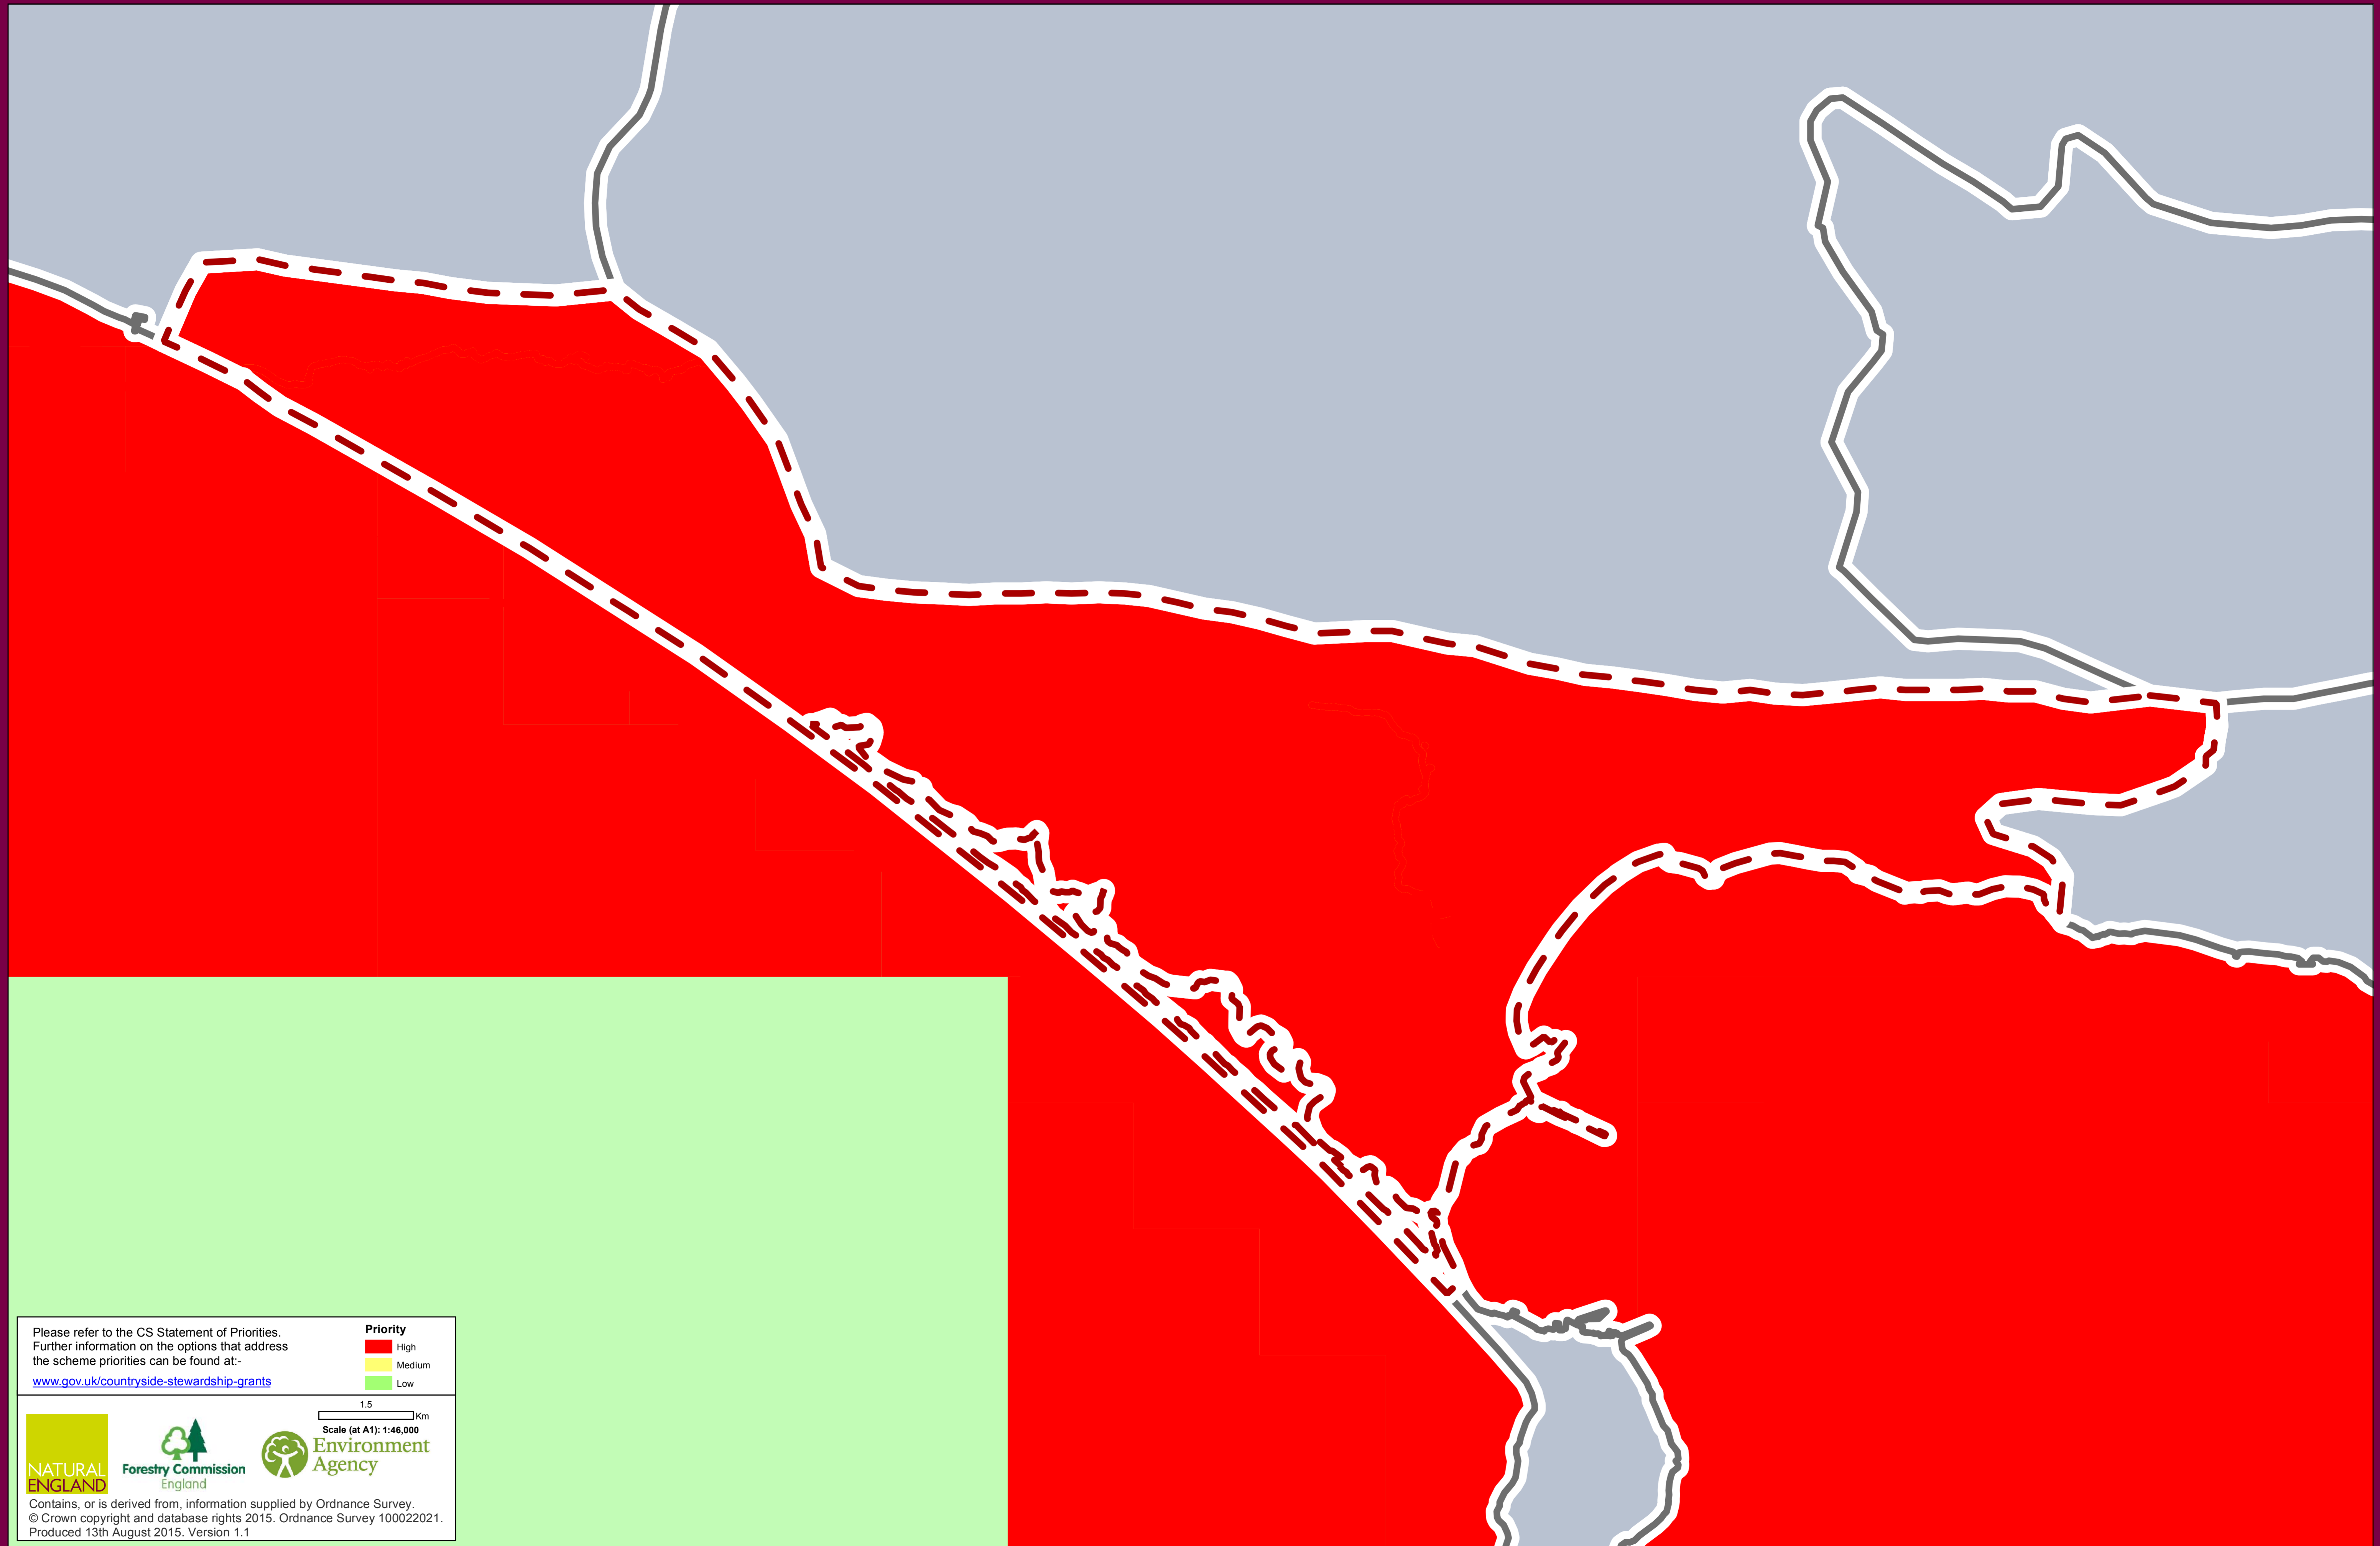

Countryside Stewardship Mid Tier Targeting Priorities Weymouth Lowlands NCA (138)

Please refer to the CS Statement of Priorities.
Further information on the options that address
the scheme priorities can be found at:-

www.gov.uk/countryside-stewardship-grants

Priority
High
Medium
Low

1.5 Km
Scale (at A1): 1:46,000

Contains, or is derived from, information supplied by Ordnance Survey.
© Crown copyright and database rights 2015. Ordnance Survey 100022021.
Produced 13th August 2015. Version 1.1