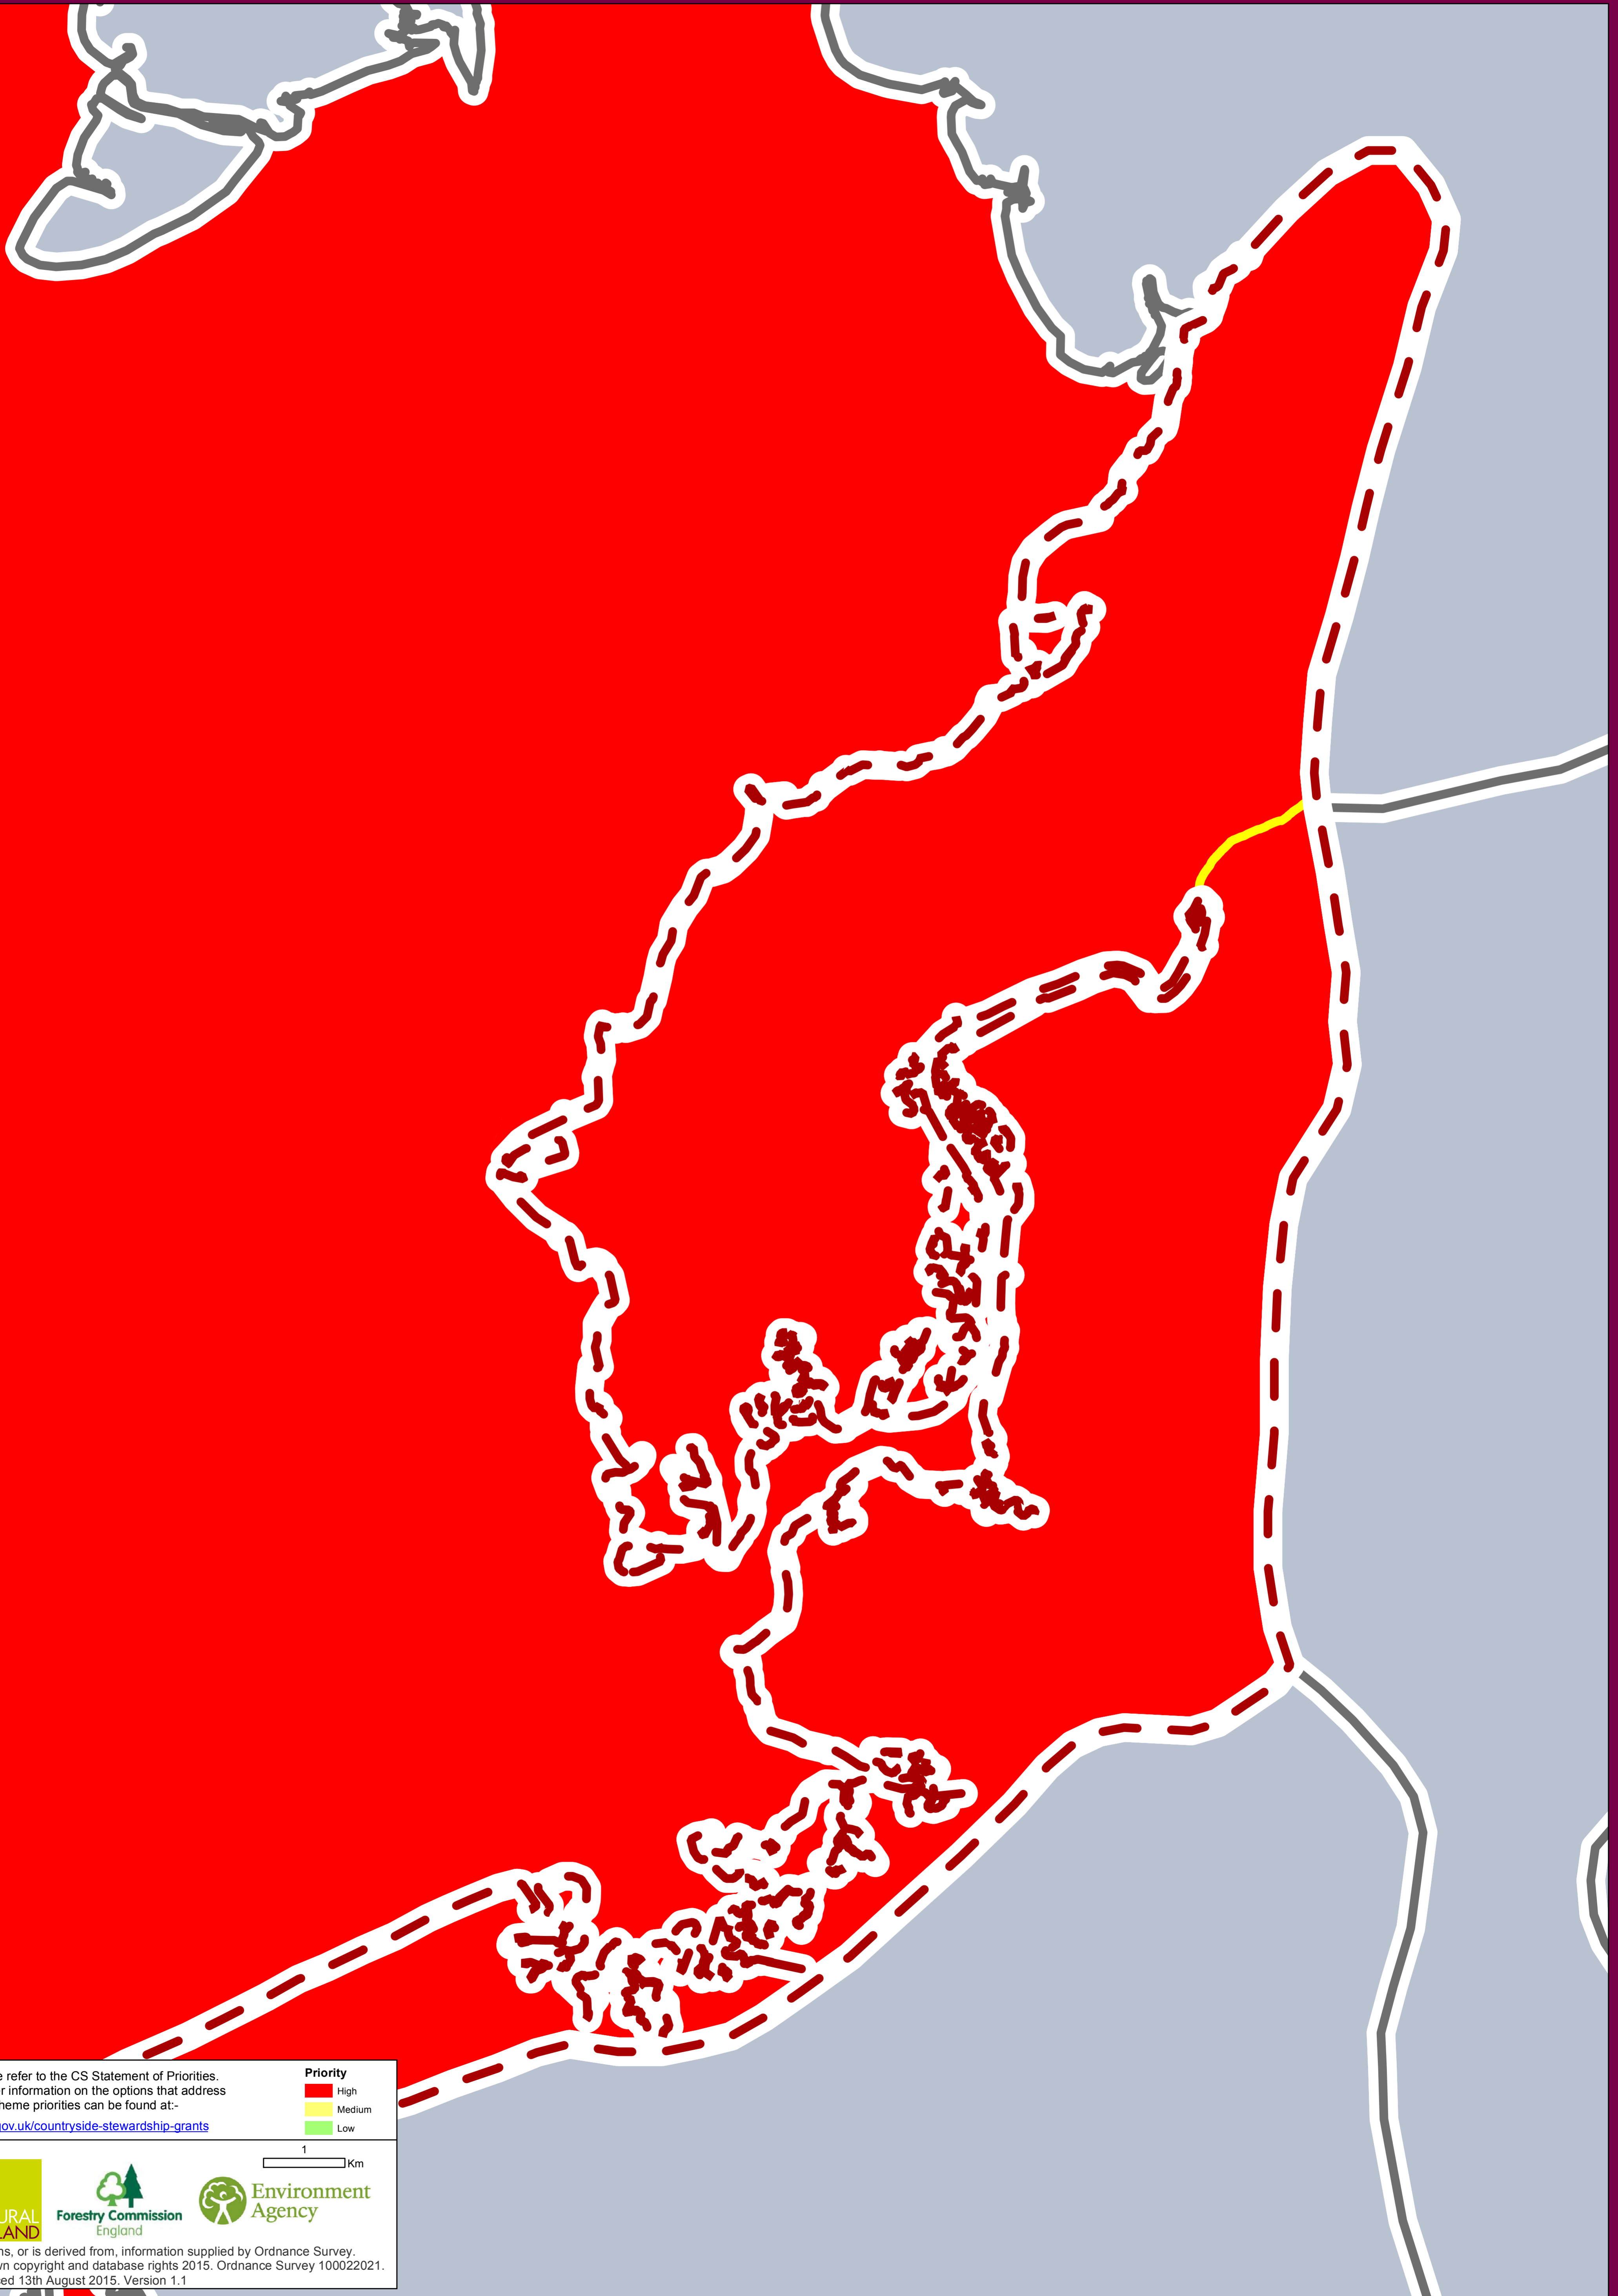

# Countryside Stewardship Mid Tier Targeting Priorities Morecambe Coast and Lune Estuary NCA (31)

Please refer to the CS Statement of Priorities.  
Further information on the options that address  
the scheme priorities can be found at:-  
[www.gov.uk/countryside-stewardship-grants](http://www.gov.uk/countryside-stewardship-grants)

**Priority**  
High  
Medium  
Low

1 Km

Contains, or is derived from, information supplied by Ordnance Survey.  
© Crown copyright and database rights 2015. Ordnance Survey 100022021.  
Produced 13th August 2015. Version 1.1