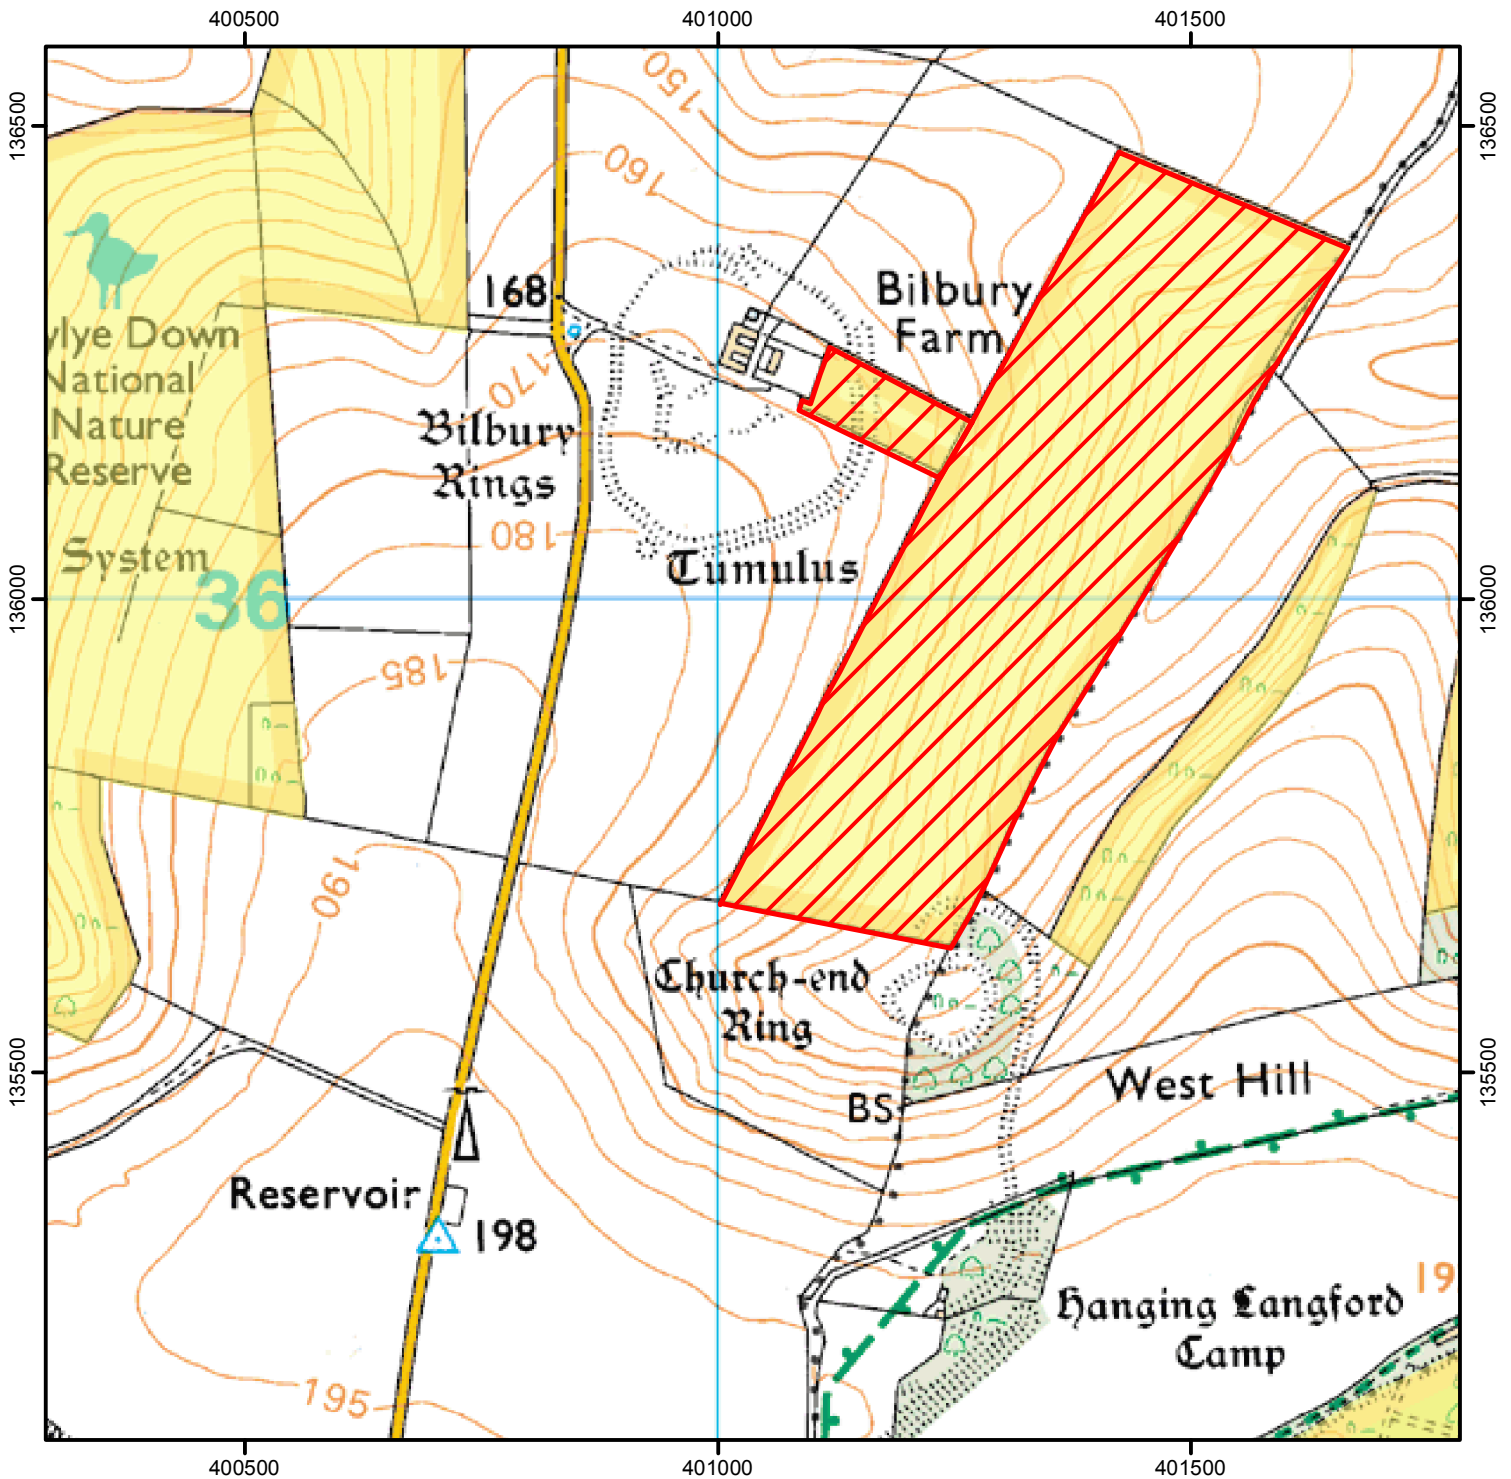

# CROW Open Access: Second consultation on review of restriction (Please see accompanying notice)

This does not affect Public Rights of Way

Consultation start date: 06 October 2015

Consultation end date : 20 October 2015

Case Number: 2009050212

0 250 500 Metres

© Crown Copyright and database right 2015. All rights reserved. Ordnance Survey Licence number 100022021.

CROW Consultation

CROW Access Land

For more information call the Open Access Contact Centre on 0300 060 2091 or visit our website at [www.gov.uk/right-of-way-open-access-land/use-your-right-to-roam](http://www.gov.uk/right-of-way-open-access-land/use-your-right-to-roam)