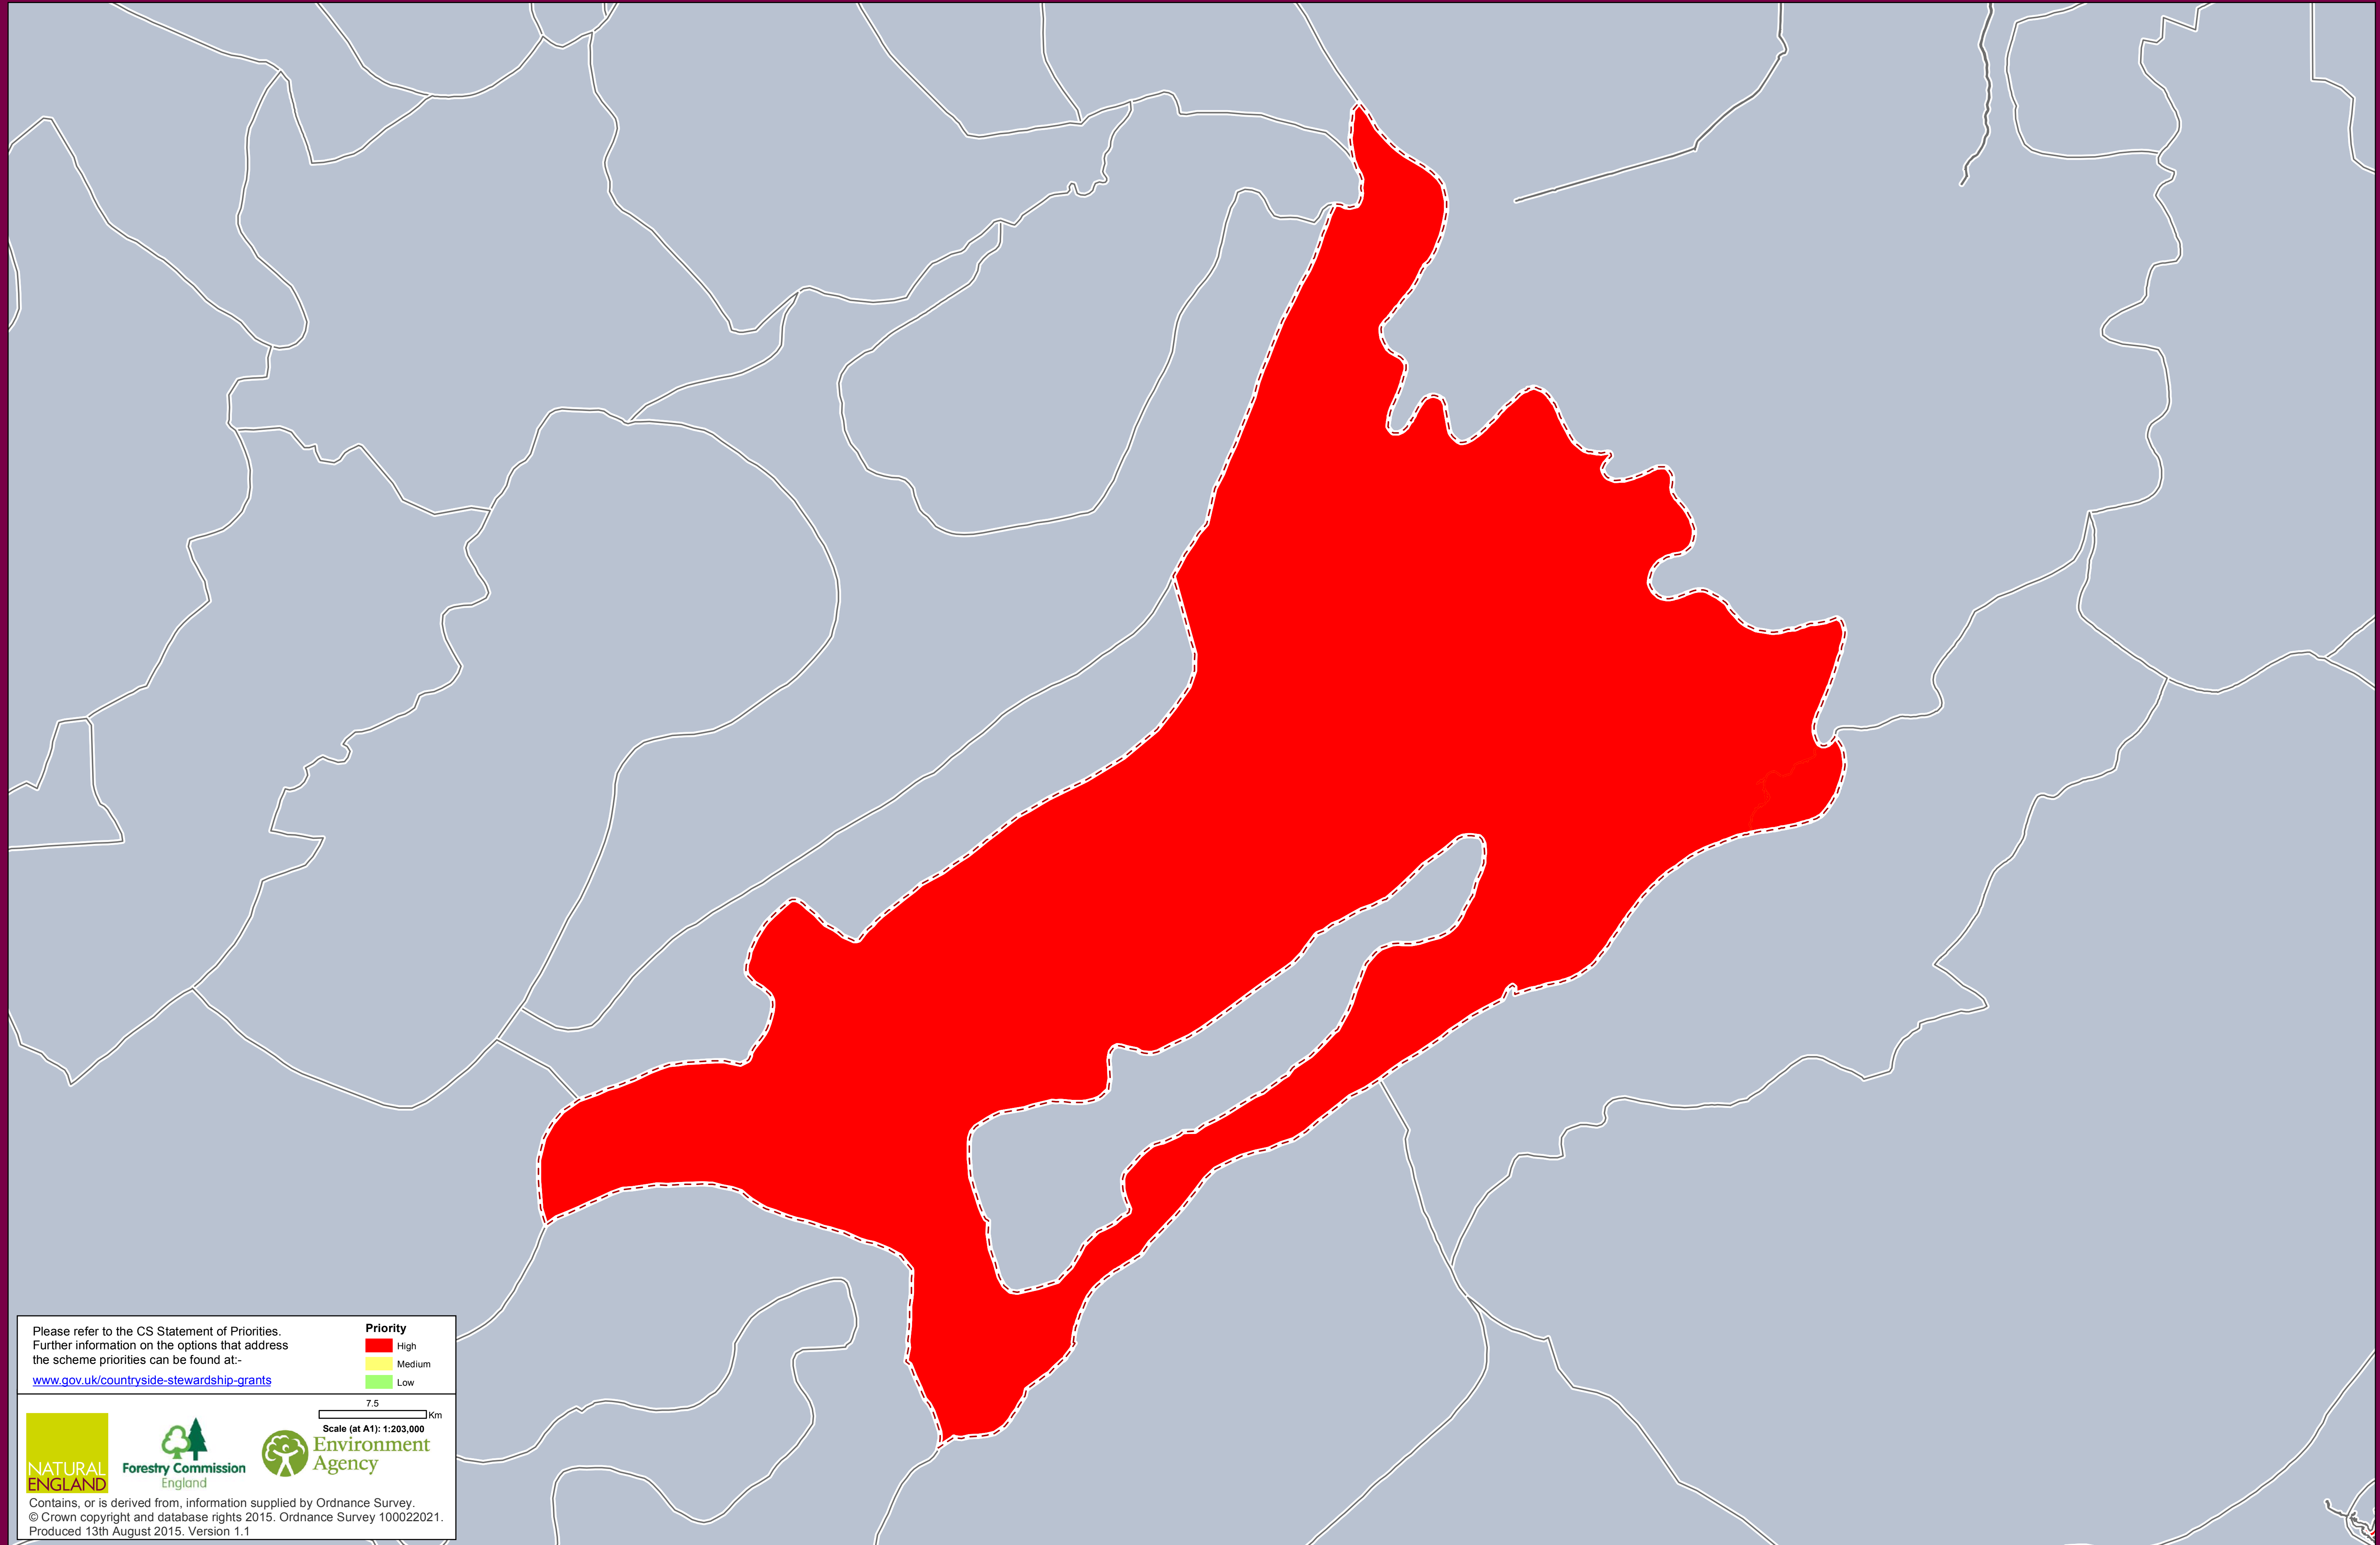

Countryside Stewardship Mid Tier Targeting Priorities Bedfordshire and Cambridgeshire Claylands NCA (88)

Please refer to the CS Statement of Priorities.
Further information on the options that address
the scheme priorities can be found at:-

www.gov.uk/countryside-stewardship-grants

Priority

High
Medium
Low

7.5 Km
Scale (at A1): 1:203,000

Contains, or is derived from, information supplied by Ordnance Survey.
© Crown copyright and database rights 2015. Ordnance Survey 100022021.
Produced 13th August 2015. Version 1.1