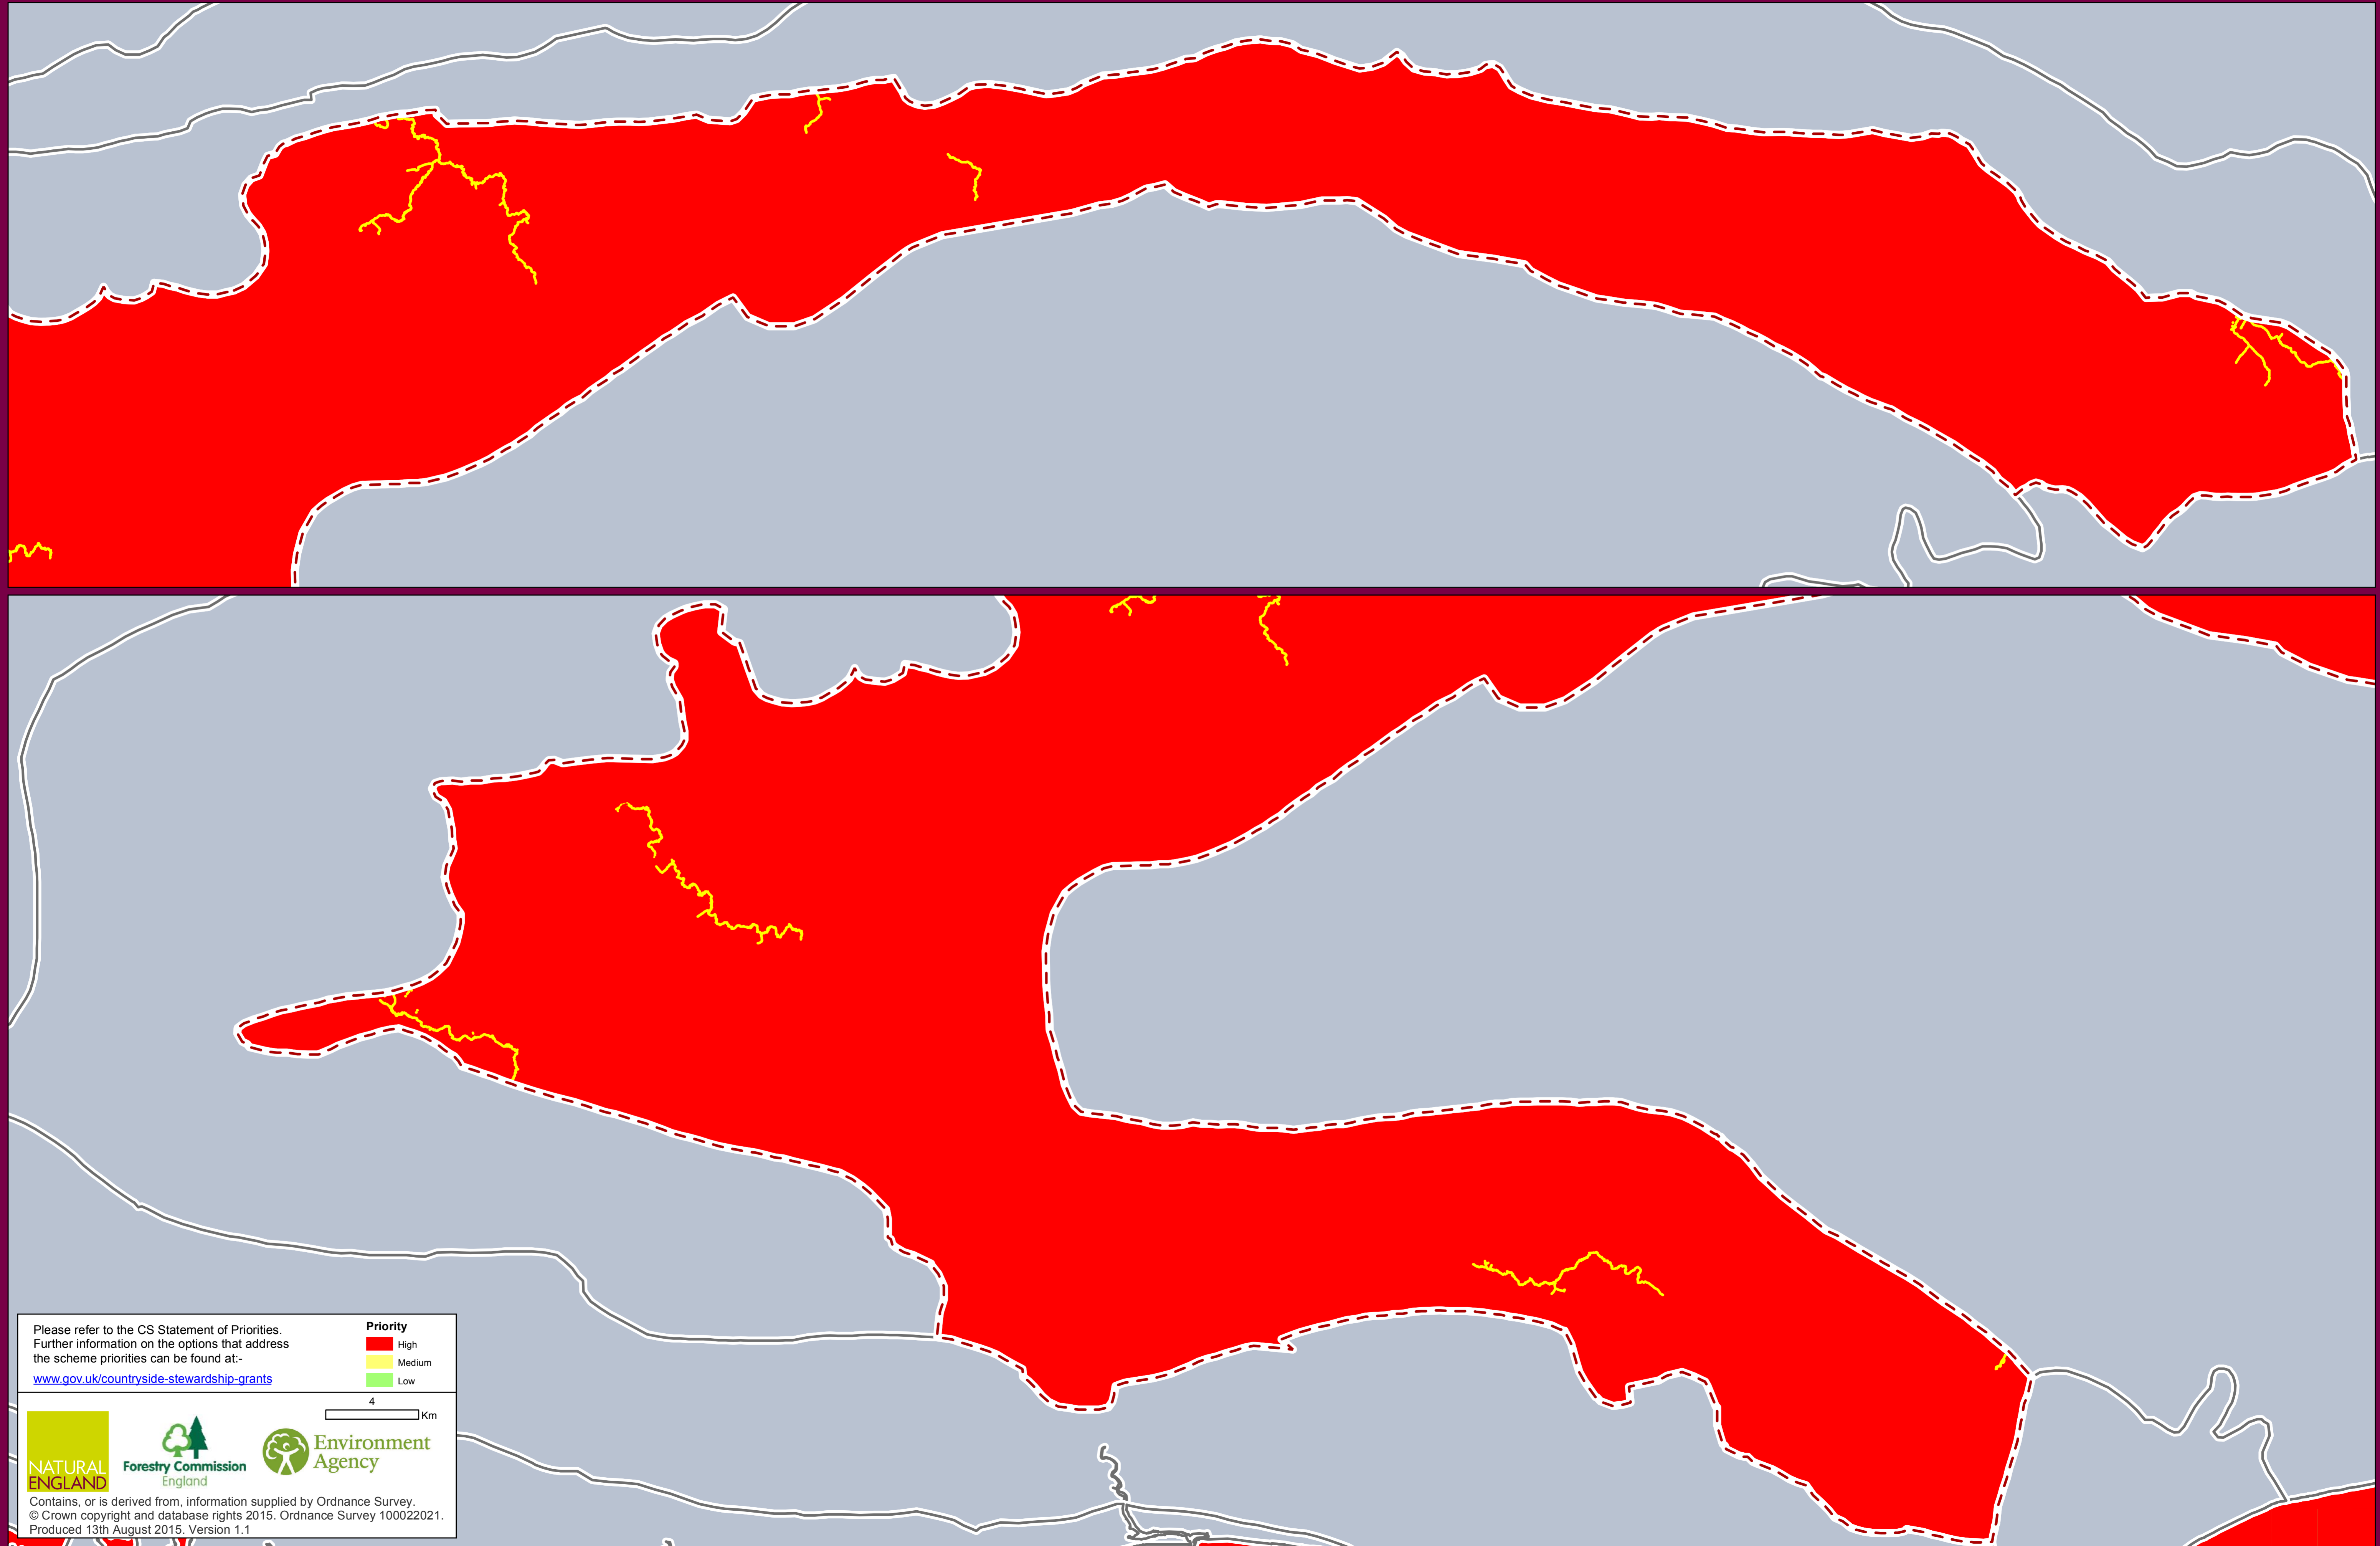

Countryside Stewardship Mid Tier Targeting Priorities

Low Weald NCA (121)

Please refer to the CS Statement of Priorities.
Further information on the options that address
the scheme priorities can be found at:-

www.gov.uk/countryside-stewardship-grants

Priority

High

Medium

Low

4 Km

Contains, or is derived from, information supplied by Ordnance Survey.
© Crown copyright and database rights 2015. Ordnance Survey 100022021.
Produced 13th August 2015. Version 1.1