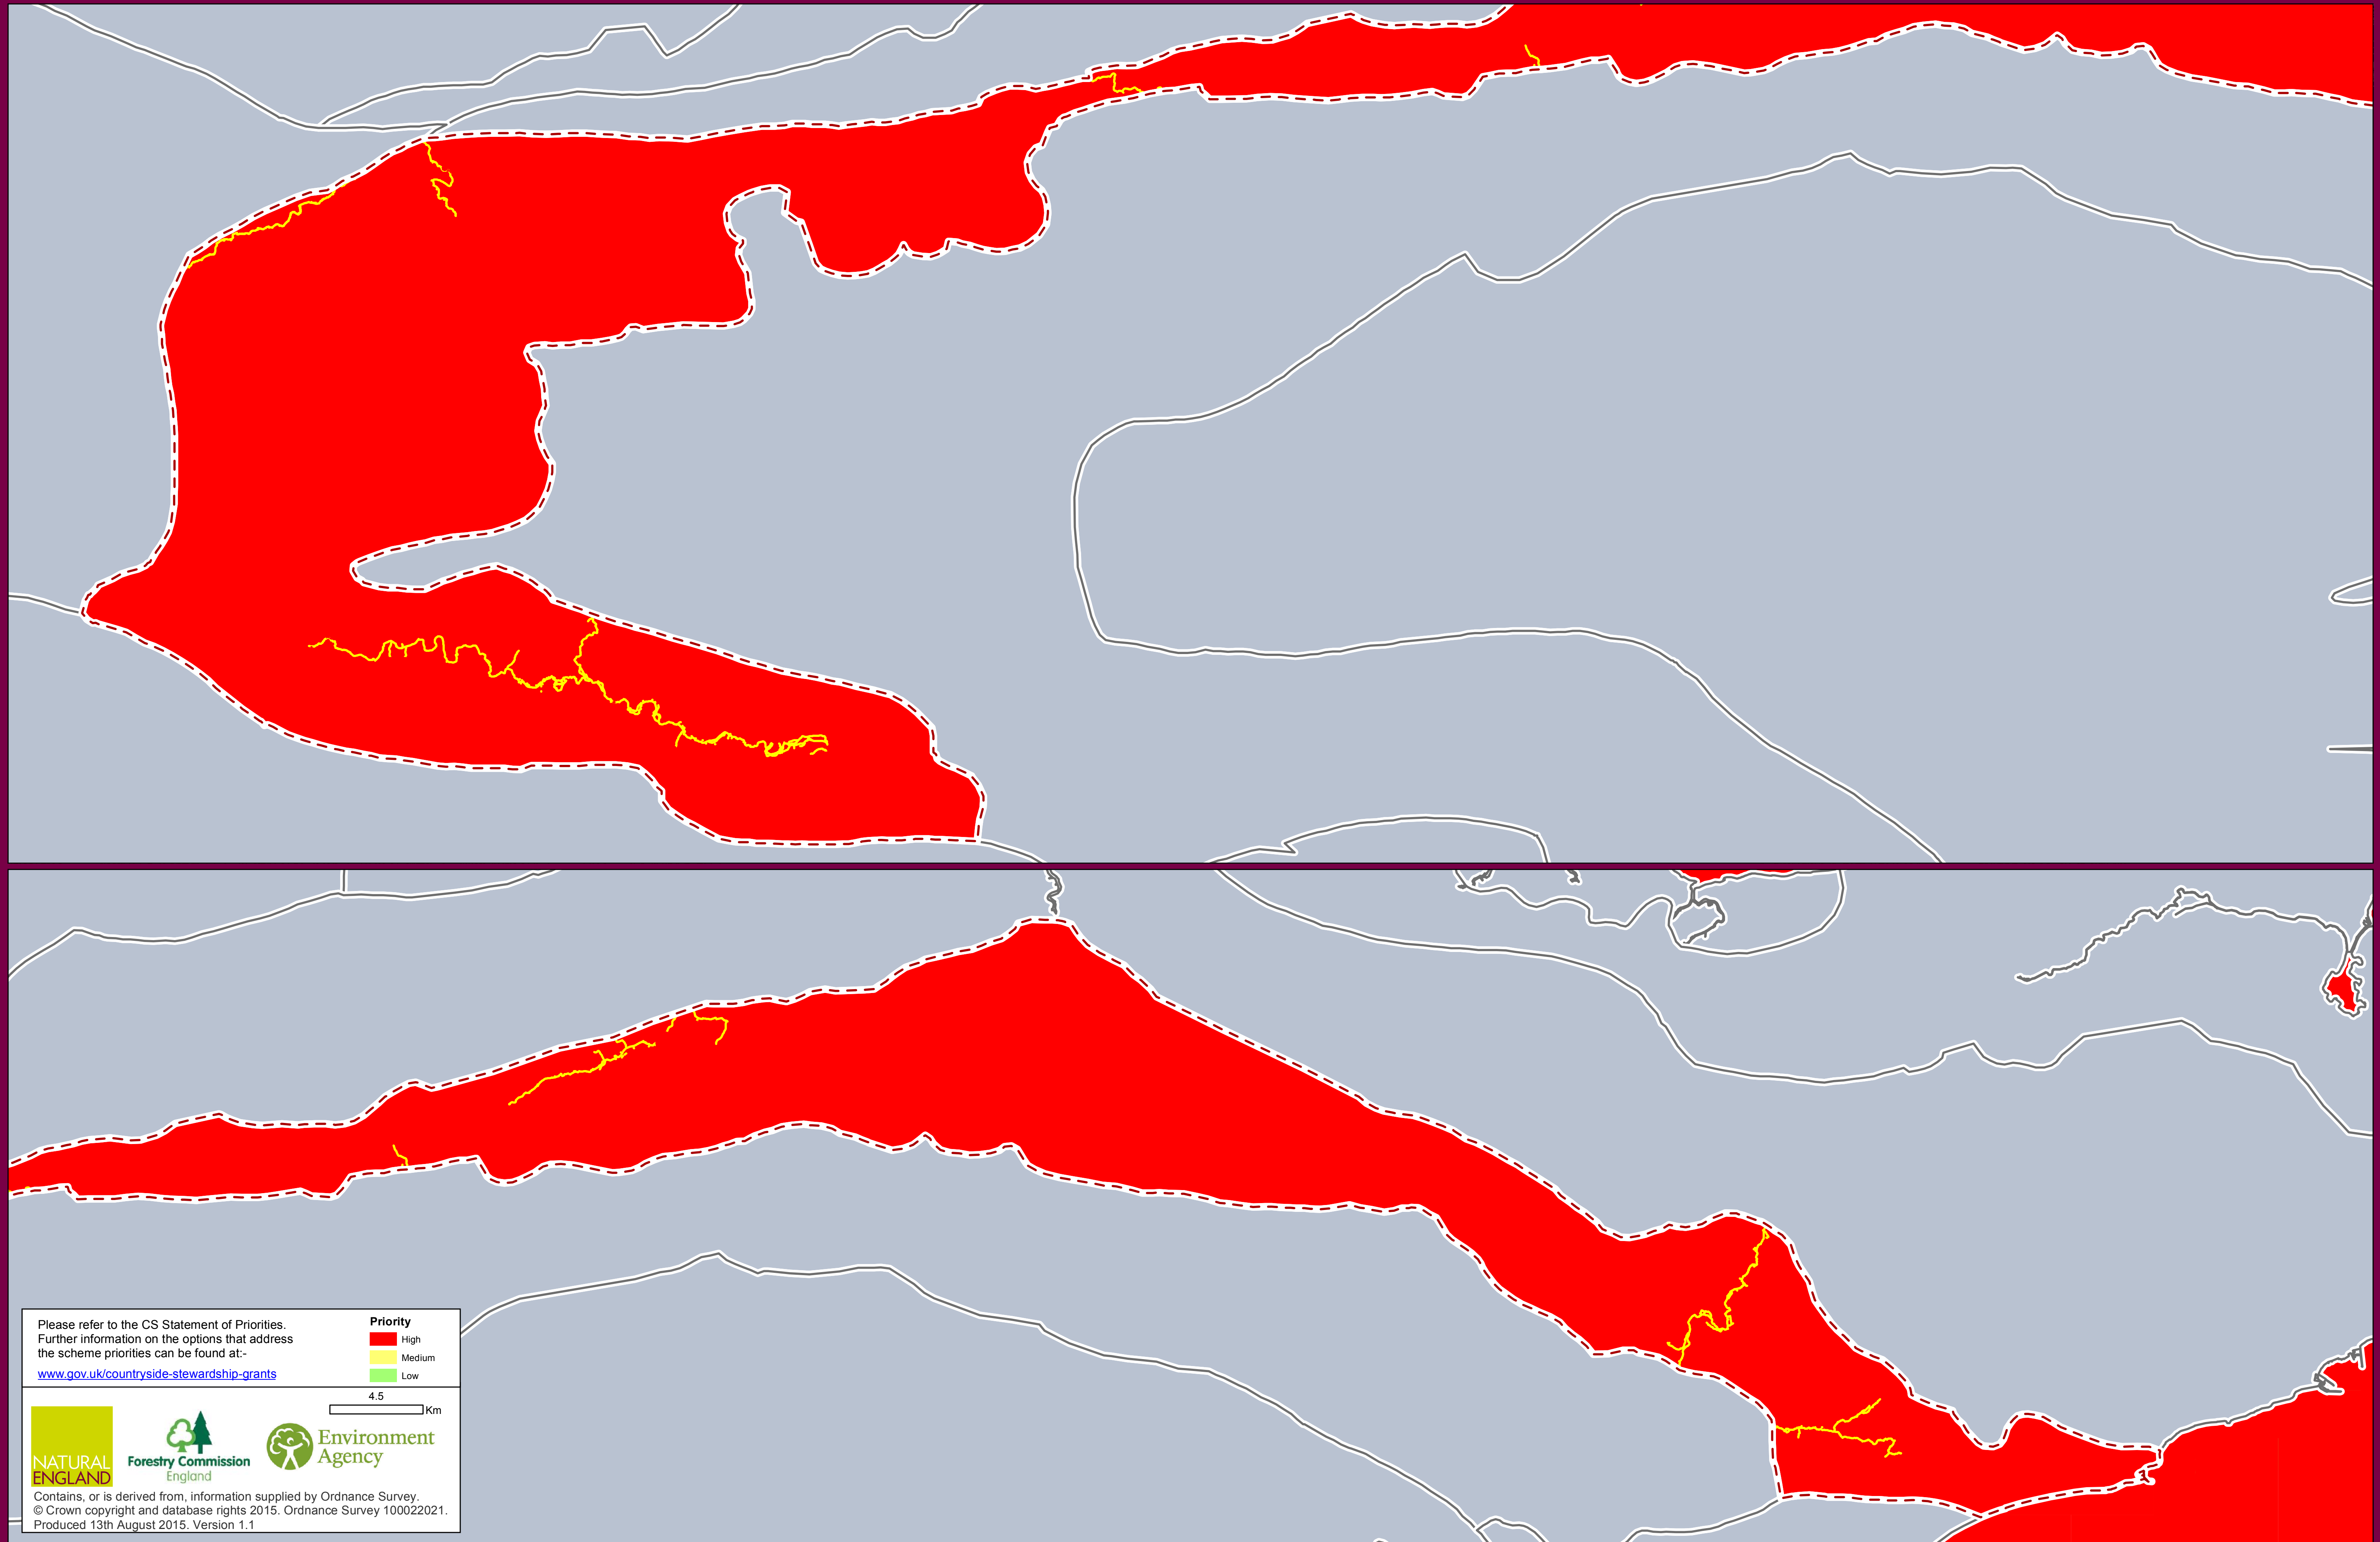

Countryside Stewardship Mid Tier Targeting Priorities

Wealden Greensand NCA (120)

Please refer to the CS Statement of Priorities.
Further information on the options that address
the scheme priorities can be found at:-

www.gov.uk/countryside-stewardship-grants

Priority

High

Medium

Low

4.5 Km

Contains, or is derived from, information supplied by Ordnance Survey.
© Crown copyright and database rights 2015. Ordnance Survey 100022021.
Produced 13th August 2015. Version 1.1