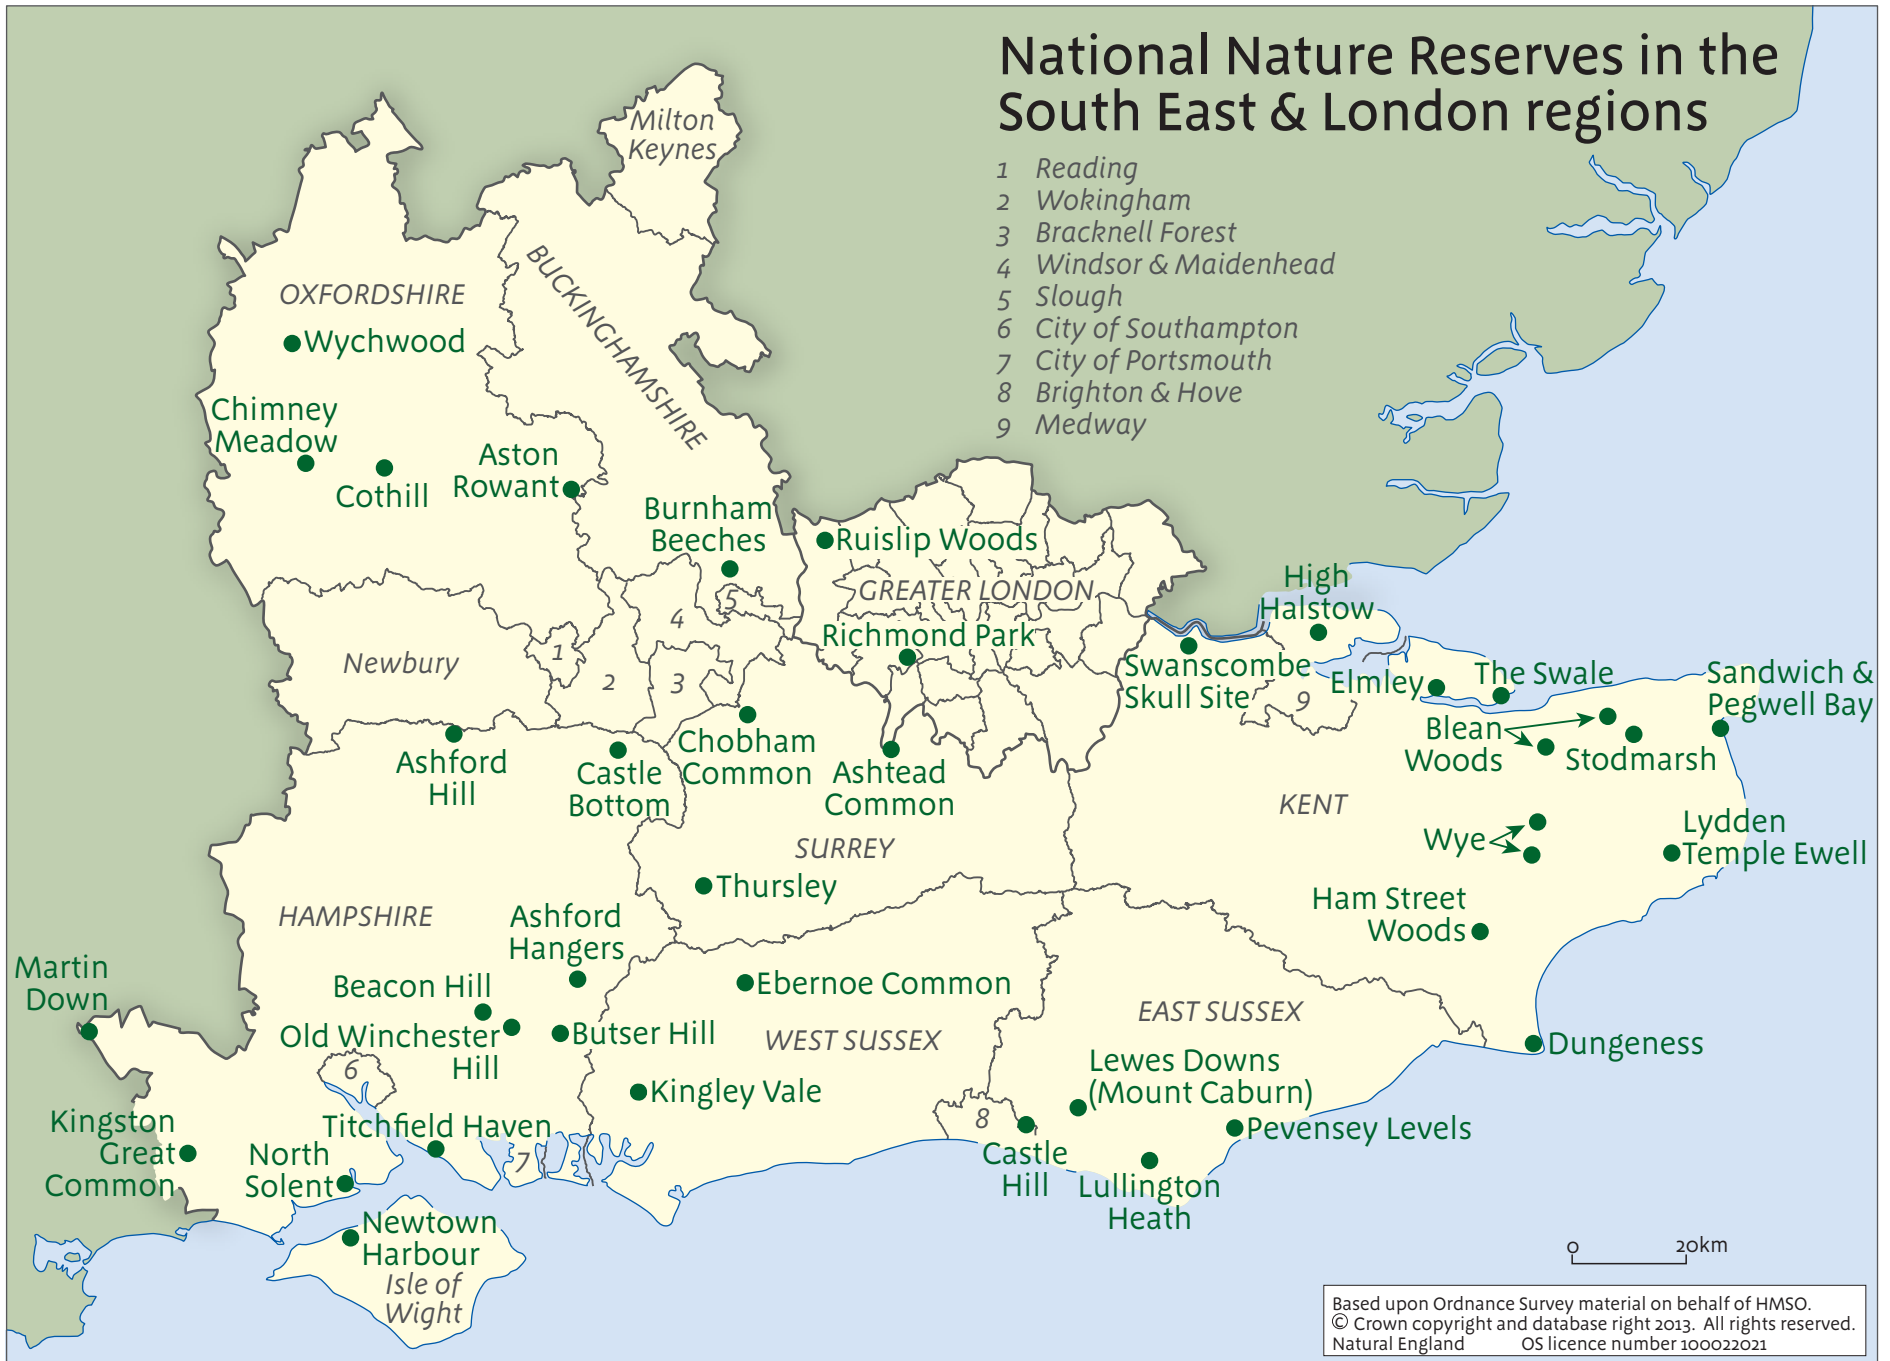

National Nature Reserves in the South East & London regions

- 1 Reading
- 2 Wokingham
- 3 Bracknell Forest
- 4 Windsor & Maidenhead
- 5 Slough
- 6 City of Southampton
- 7 City of Portsmouth
- 8 Brighton & Hove
- 9 Medway

Based upon Ordnance Survey material on behalf of HMSO.
 © Crown copyright and database right 2013. All rights reserved.
 Natural England OS licence number 100022021