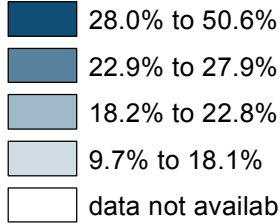

Key Stage 4: Percentage of pupils in State-funded schools* achieving the English Baccalaureate by Local Authority District (of pupil residence), 2012/13

Percentage of Pupils

National figure (State-funded schools*): 22.8%

* Including CTCs and academies.
 ** Data has been suppressed to maintain pupil confidentiality.