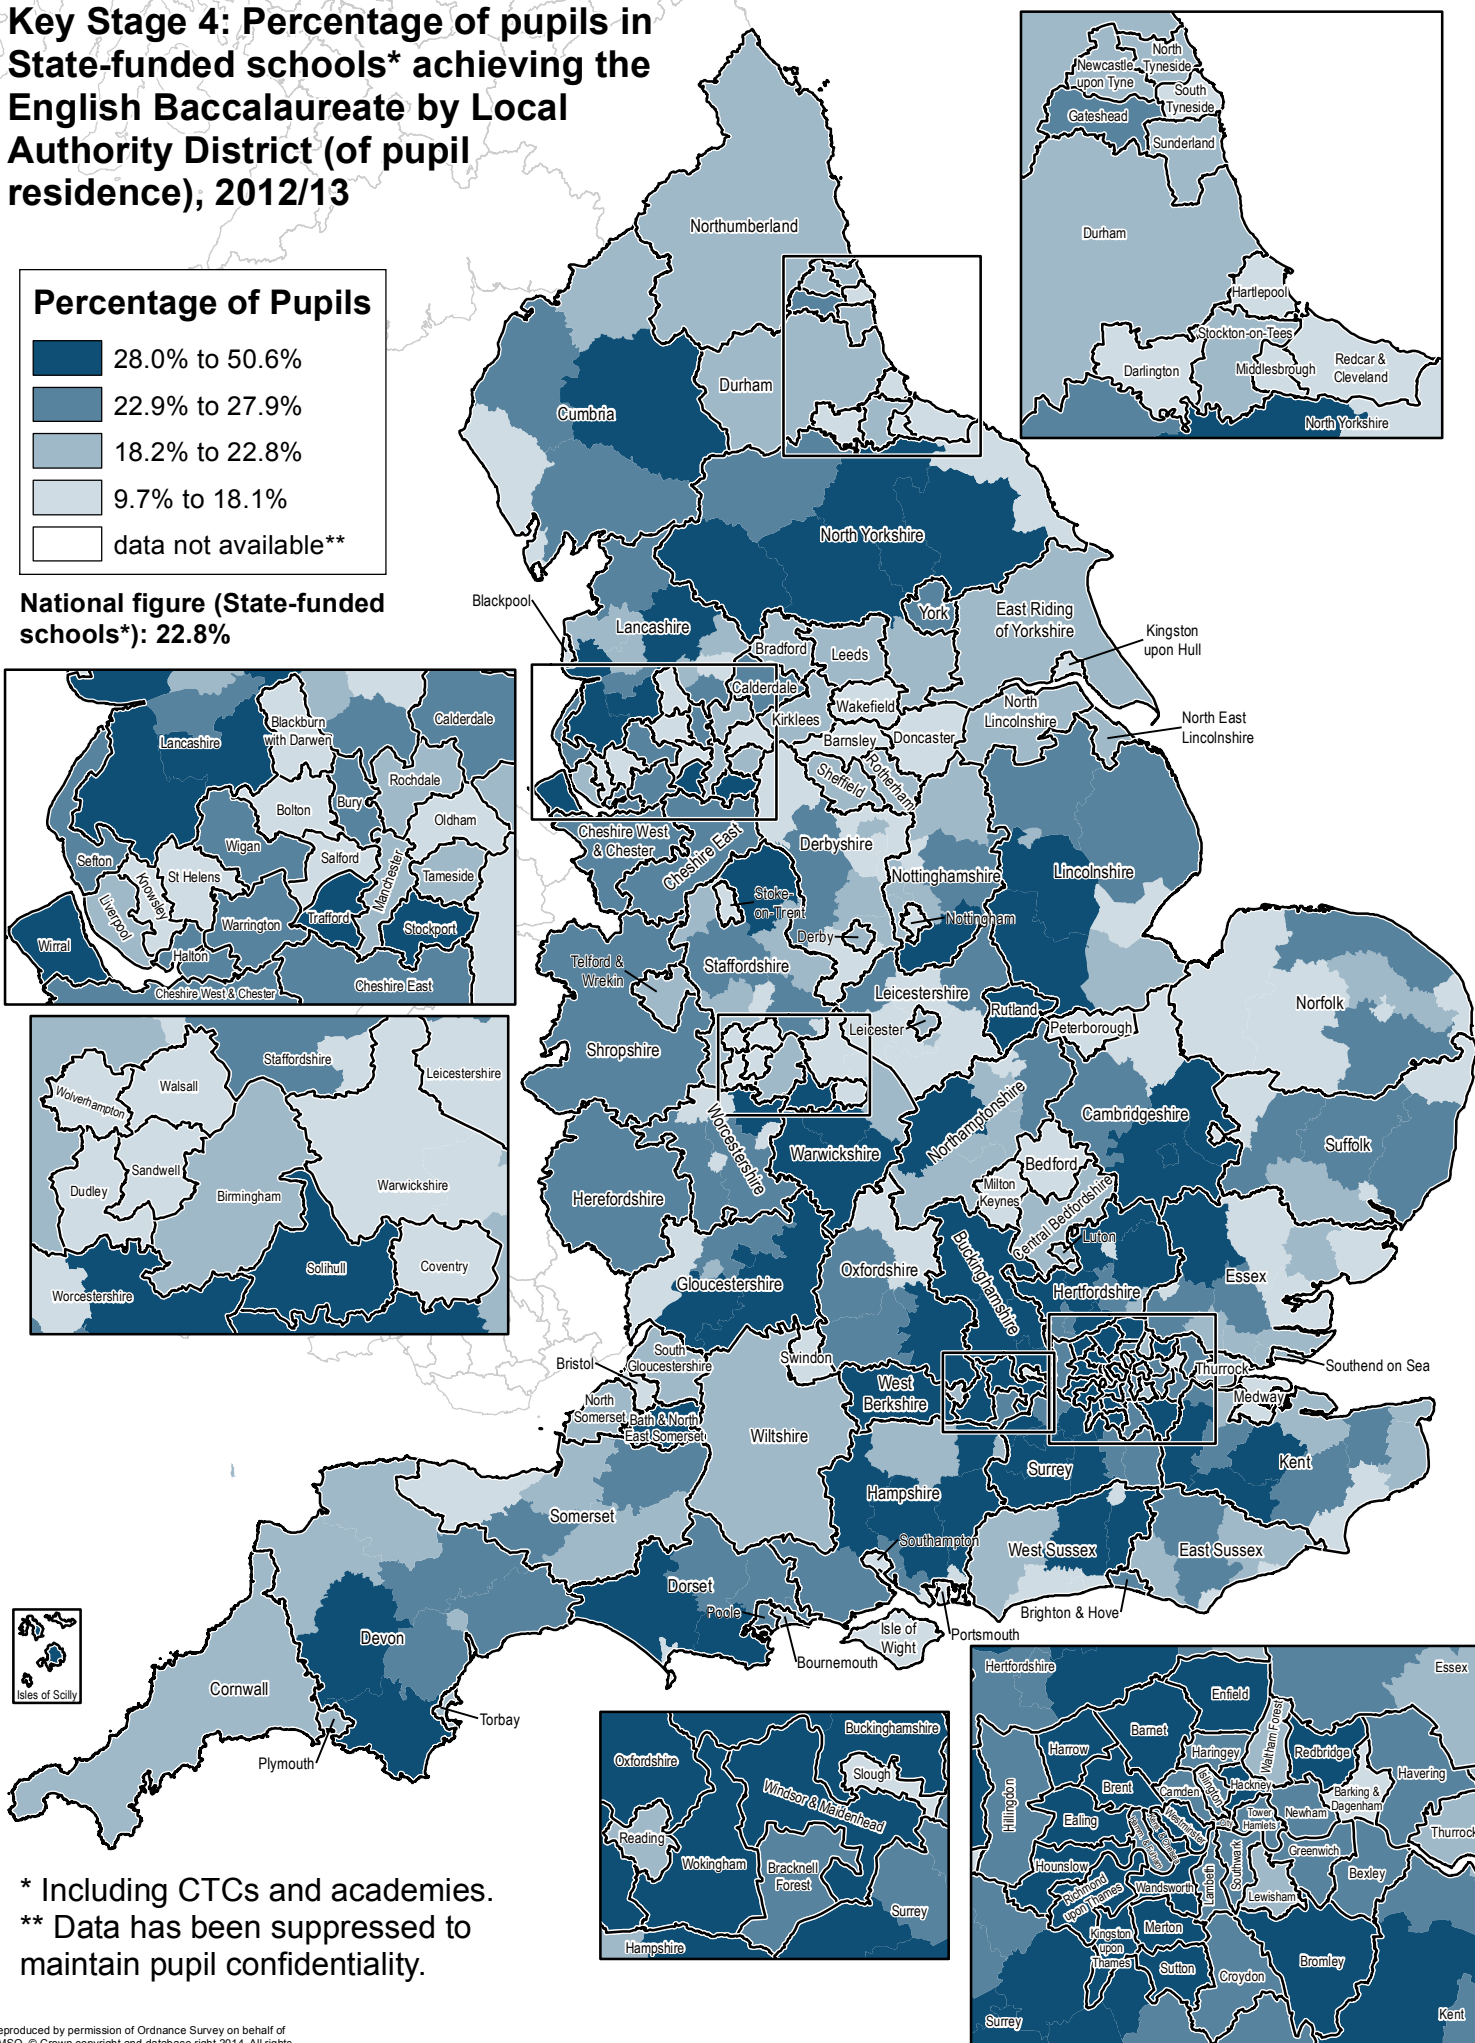

Key Stage 4: Percentage of pupils in State-funded schools* achieving the English Baccalaureate by Local Authority District (of pupil residence), 2012/13

Percentage of Pupils

National figure (State-funded schools*): 22.8%

* Including CTCs and academies.
 ** Data has been suppressed to maintain pupil confidentiality.