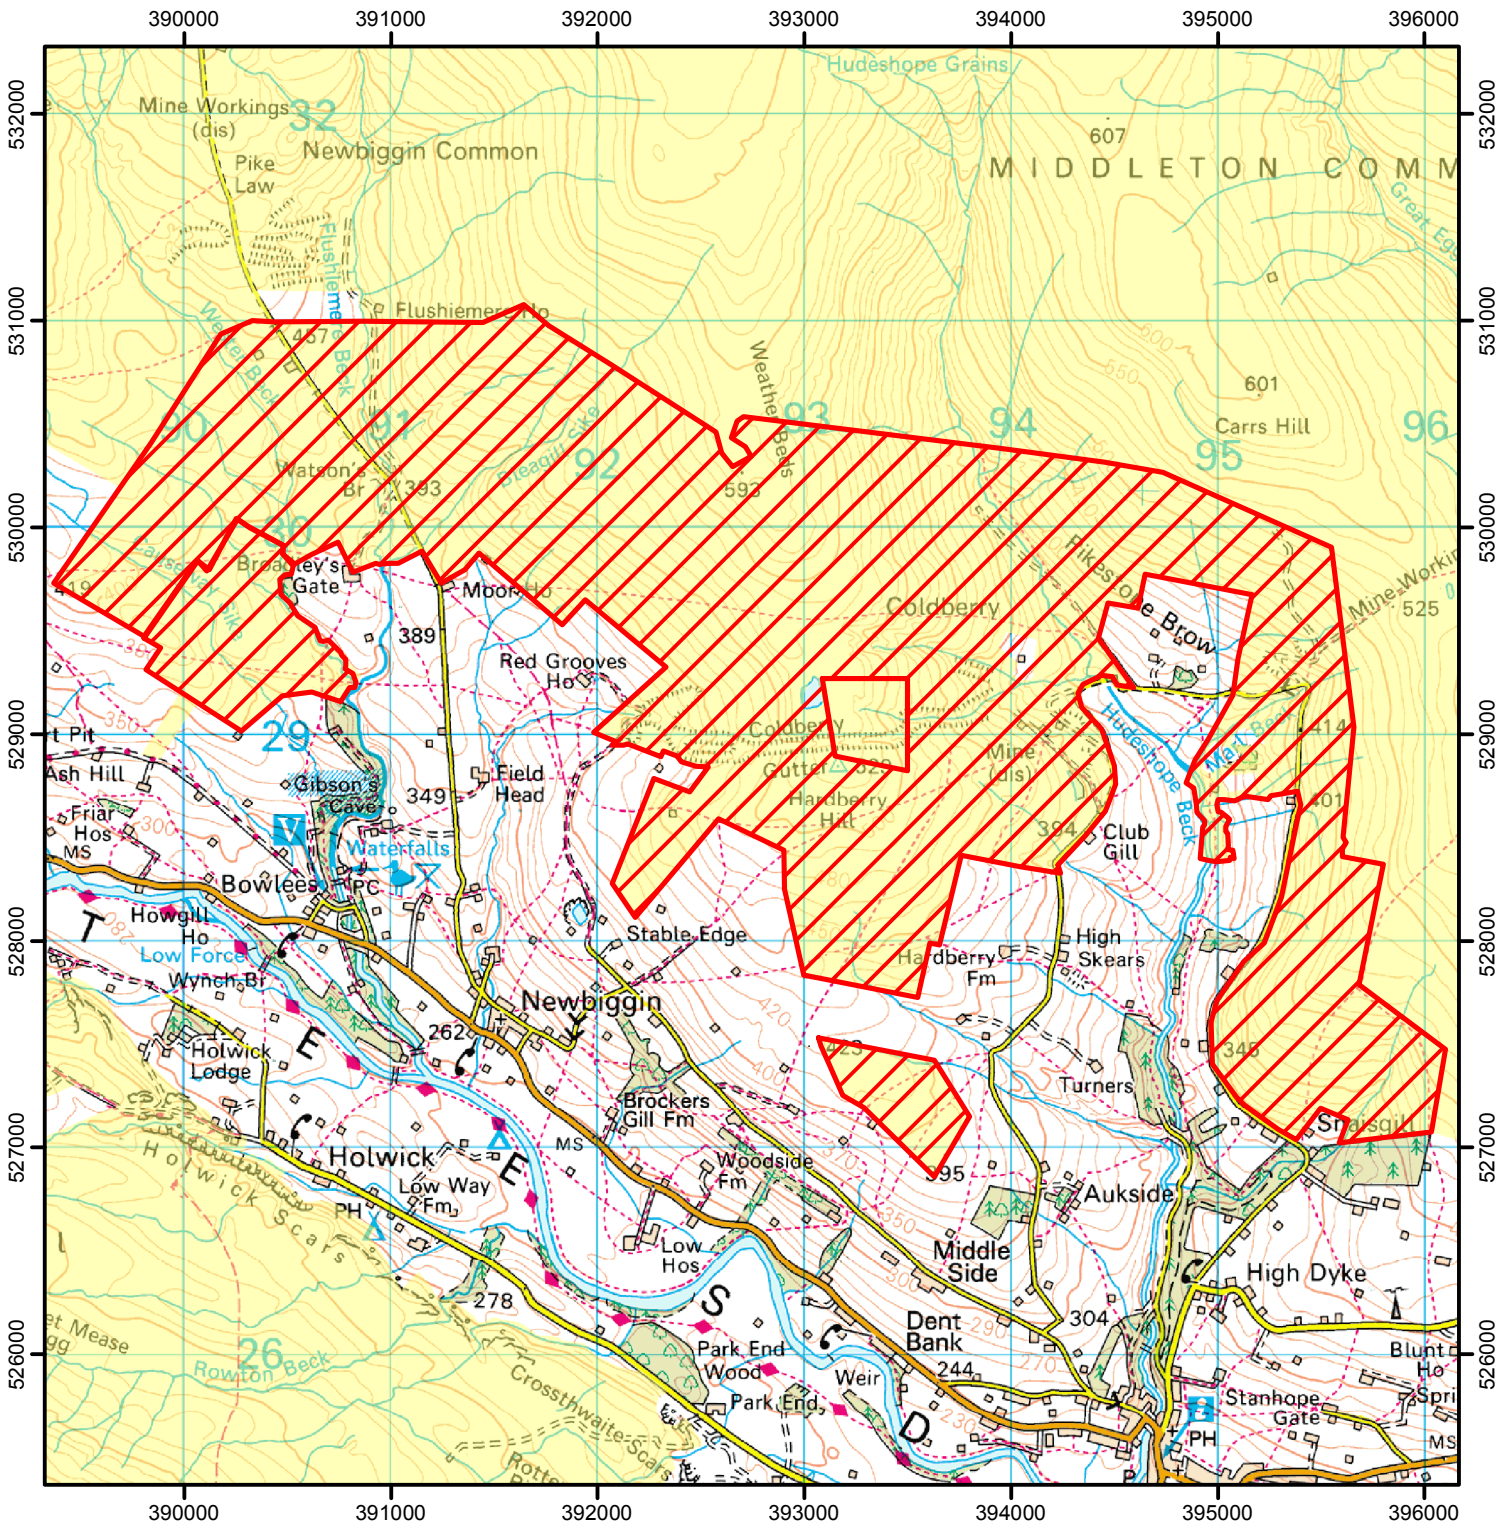

CROW Open Access: Initial Consultation Notice

(Please see accompanying notice)

(This does not affect Public Rights of Way)

Consultation Start Date: 15 December 2014

End Date: 30 January 2015

Case Number: 201007582

0 400 800 1,600 2,400 Metres

© Crown Copyright and database right 2014. All rights reserved.
Ordnance Survey Licence number 100022021.

Restricted Open Access Land

Open Access Land

For more information call the Open Access Contact Centre on 0845 100 3298
or visit our website at www.naturalengland.org.uk/openaccess

CROW Open Access: Initial Consultation Notice

(Please see accompanying notice)

(This does not affect Public Rights of Way)

Consultation Start Date: 15 December 2014

End Date: 30 January 2015

Case Number: 2010075583

0 200 400 800 1,200 1,600 Metres

© Crown Copyright and database right 2014. All rights reserved.
Ordnance Survey Licence number 100022021.

Restricted Open Access Land

Open Access Land

For more information call the Open Access Contact Centre on 0845 100 3298
or visit our website at www.naturalengland.org.uk/openaccess