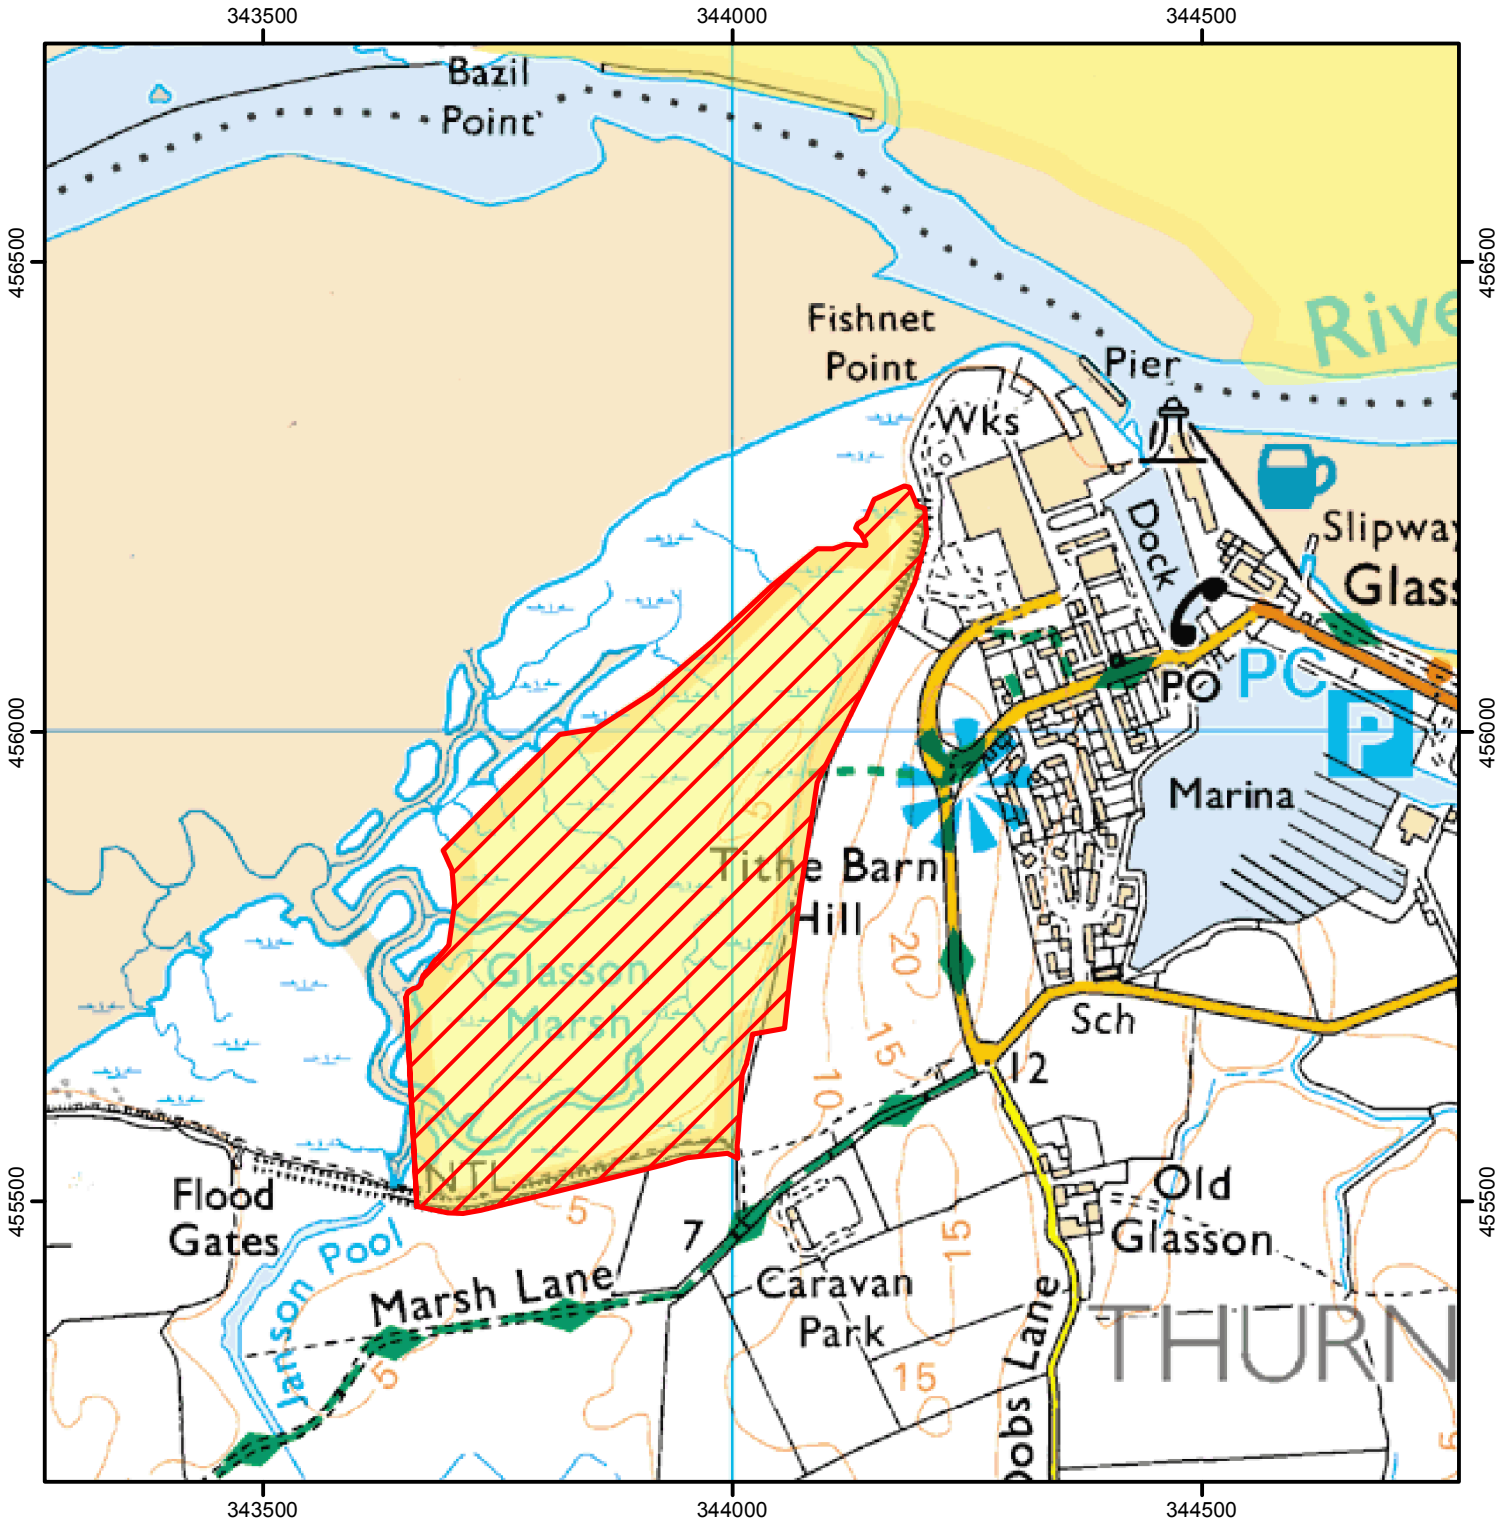

CROW Open Access: Second consultation on review of restriction

(Please see accompanying notice)

(This does not affect Public Rights of Way)

Consultation Start Date: 17 November 2014

End Date: 12 December 2014

Case Number: 2005060354

0 100 200 400 Metres

© Crown Copyright and database right 2014. All rights reserved. Ordnance Survey Licence number 100022021.

 Restricted Open Access Land

 Open Access Land

For more information call the Open Access Contact Centre on 0845 100 3298 or visit our website at www.naturalengland.org.uk/openaccess