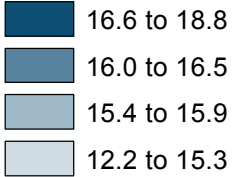

Key Stage 1: Average Point Score of pupils in State-funded schools* by Middle Layer Super Output Area (of pupil residence), 2013

Average Point Score

National figure (State-funded schools*): 15.7

* Including CTCs and academies.