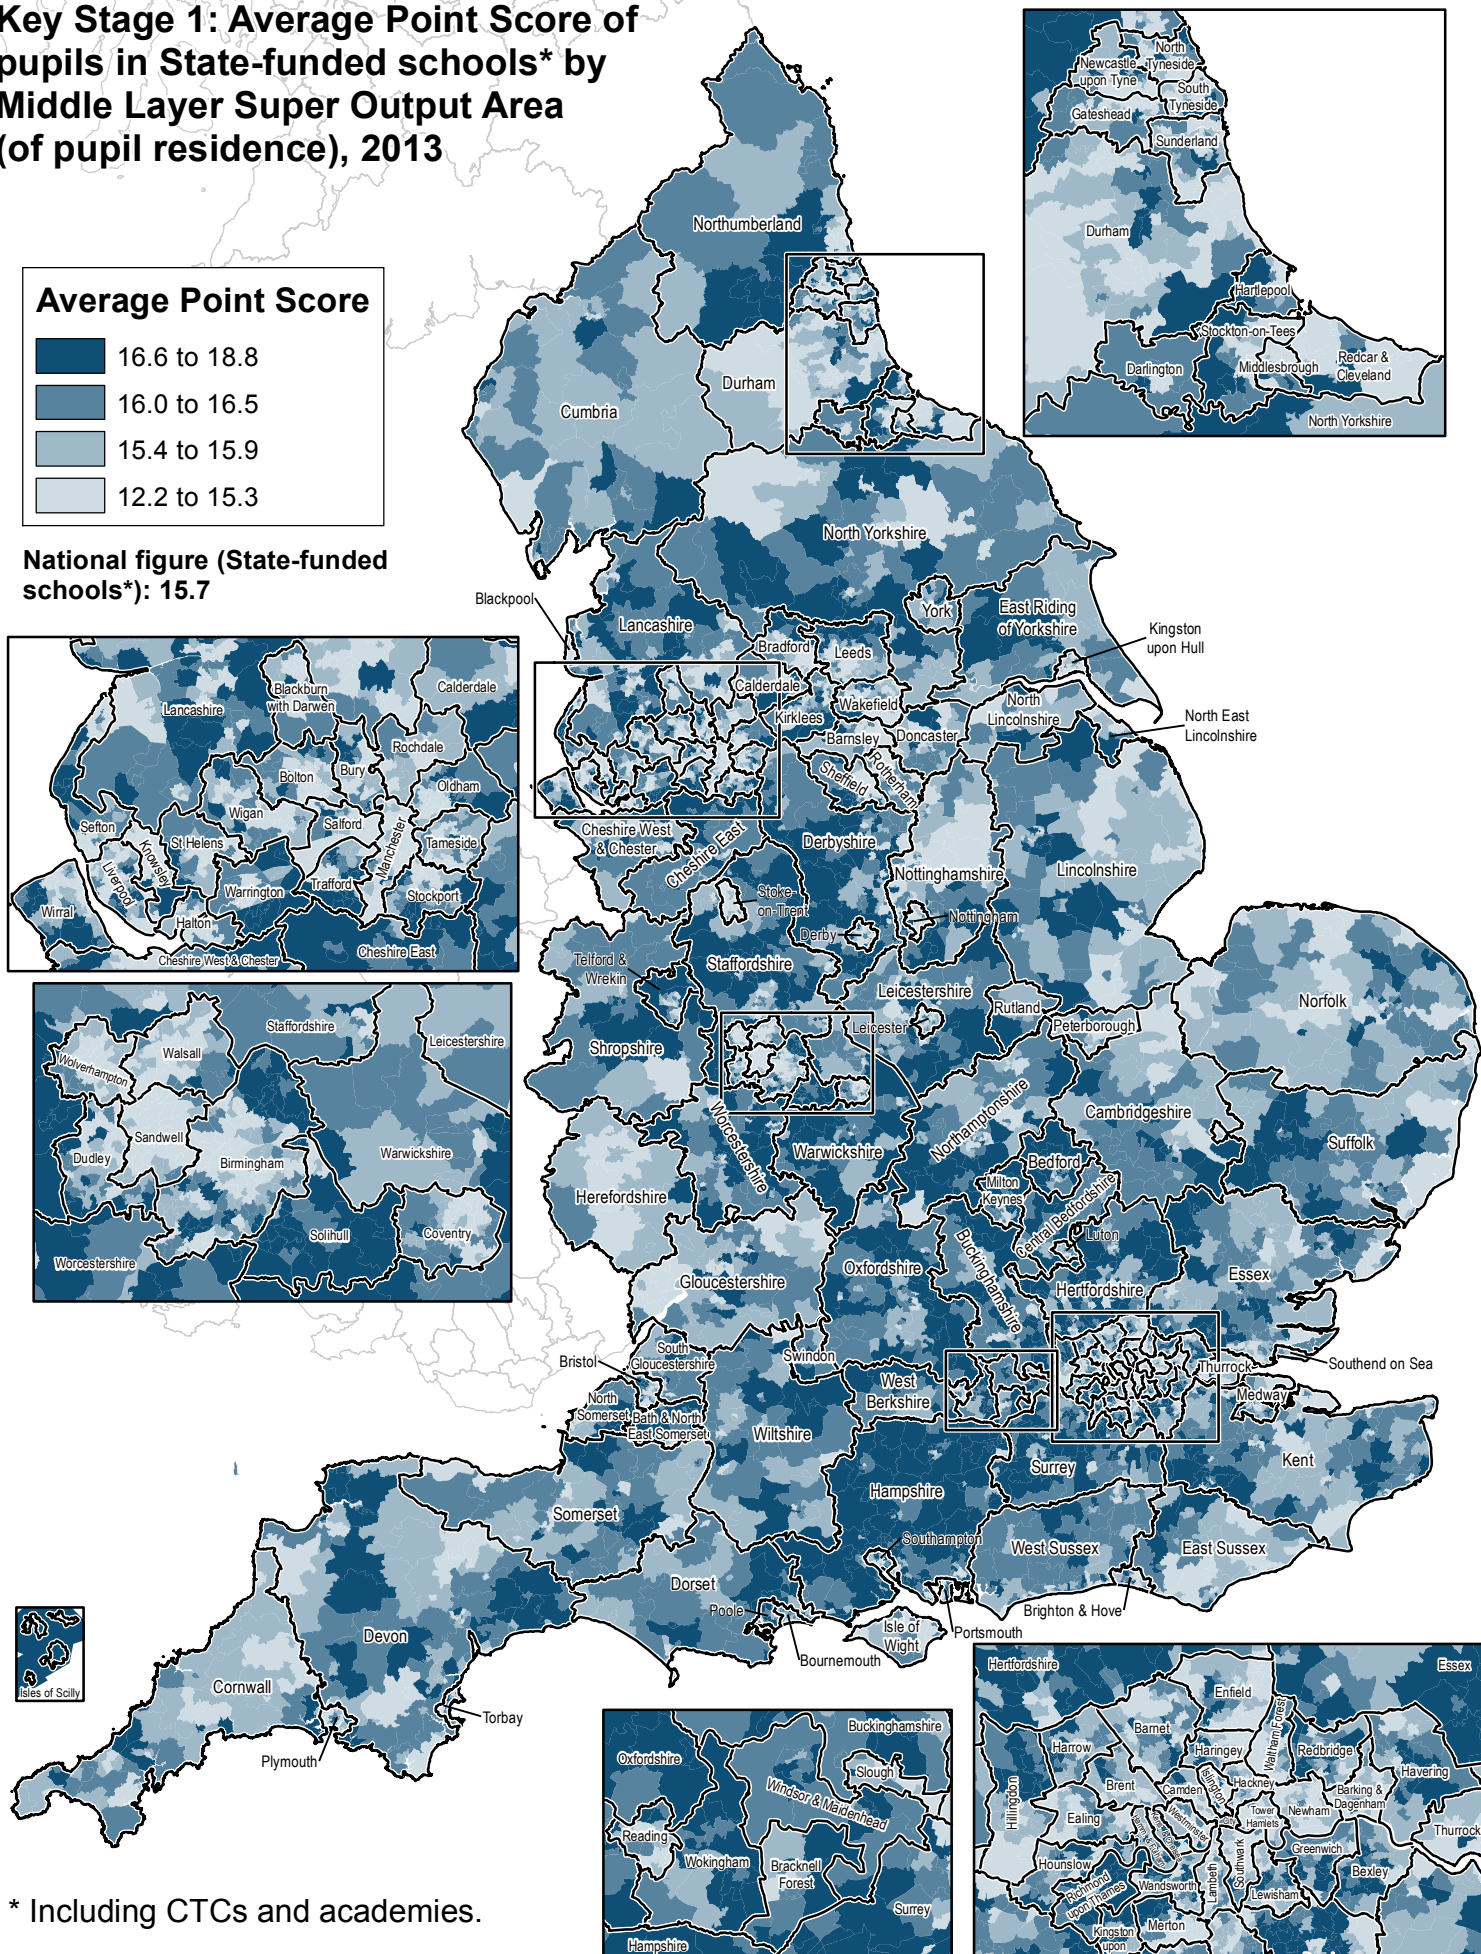

Key Stage 1: Average Point Score of pupils in State-funded schools* by Middle Layer Super Output Area (of pupil residence), 2013

Average Point Score

National figure (State-funded schools*): 15.7

* Including CTCs and academies.