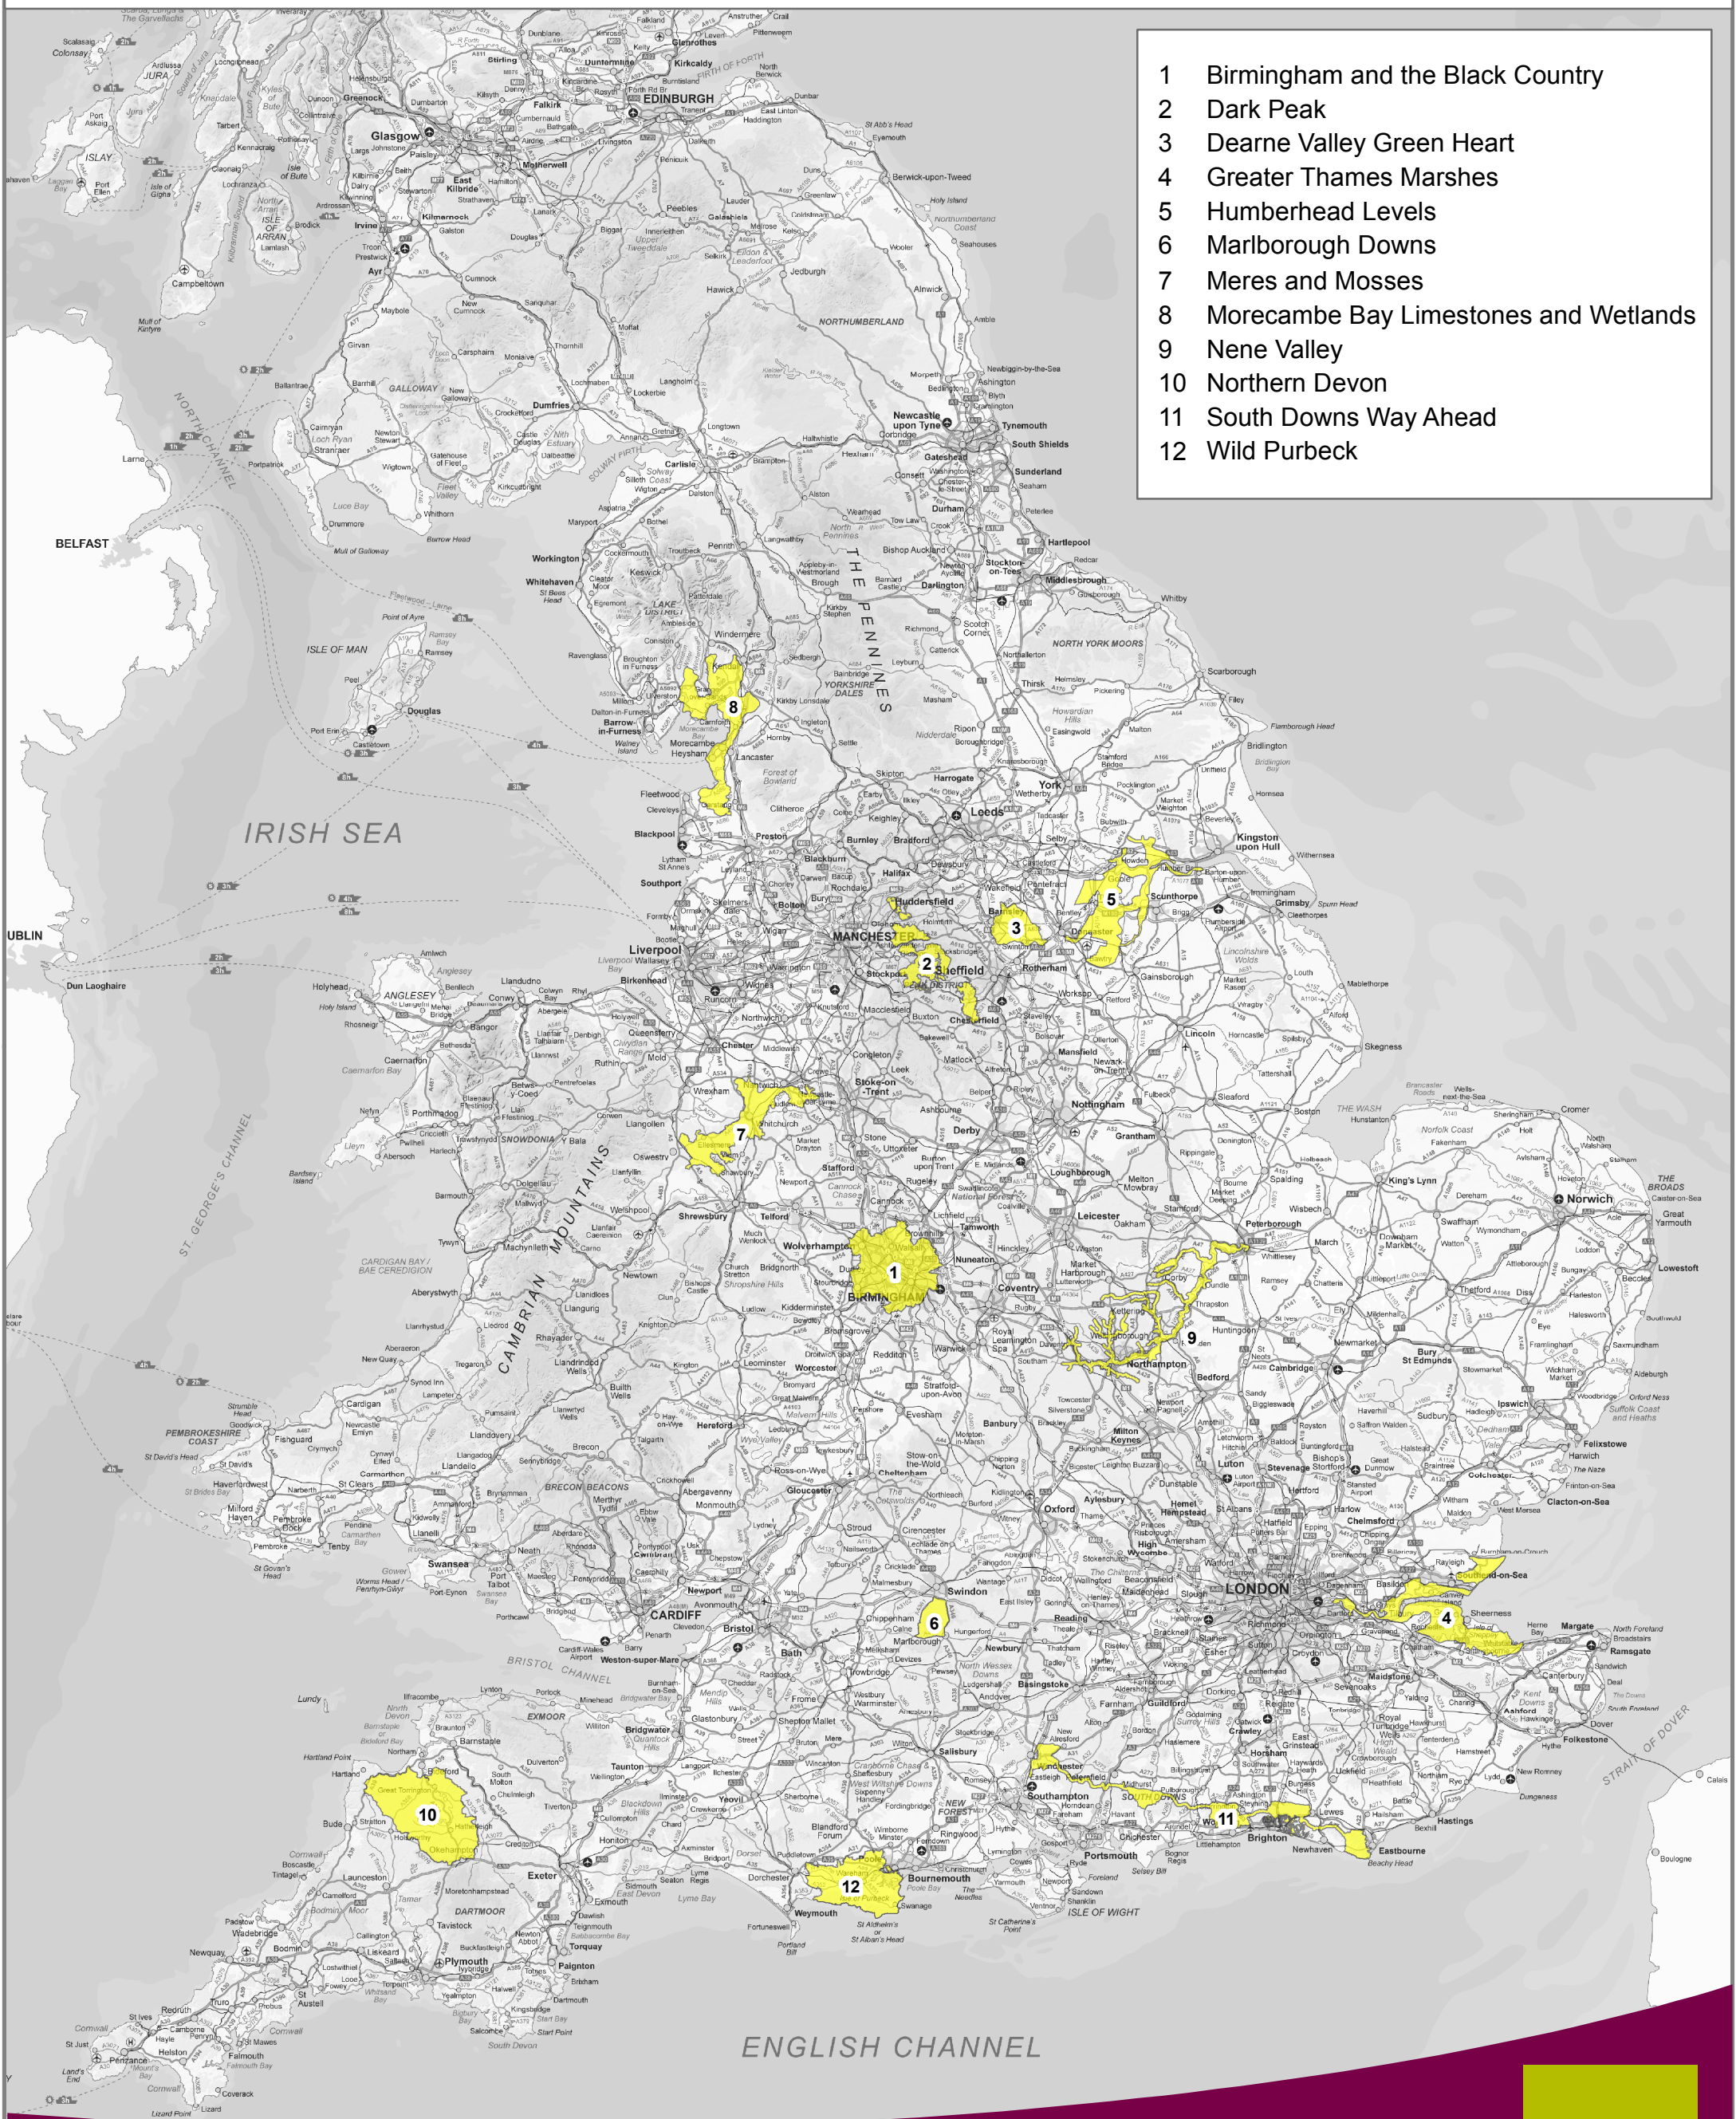

Nature Improvement Areas

- 1 Birmingham and the Black Country
- 2 Dark Peak
- 3 Dearne Valley Green Heart
- 4 Greater Thames Marshes
- 5 Humberhead Levels
- 6 Marlborough Downs
- 7 Meres and Mosses
- 8 Morecambe Bay Limestones and Wetlands
- 9 Nene Valley
- 10 Northern Devon
- 11 South Downs Way Ahead
- 12 Wild Purbeck

Map produced by Linda Edwards, GI and Analysis Services
Date: 13/06/2013. Map Reference: 120967

© Crown copyright and database rights 2013
Ordnance Survey 100022021.