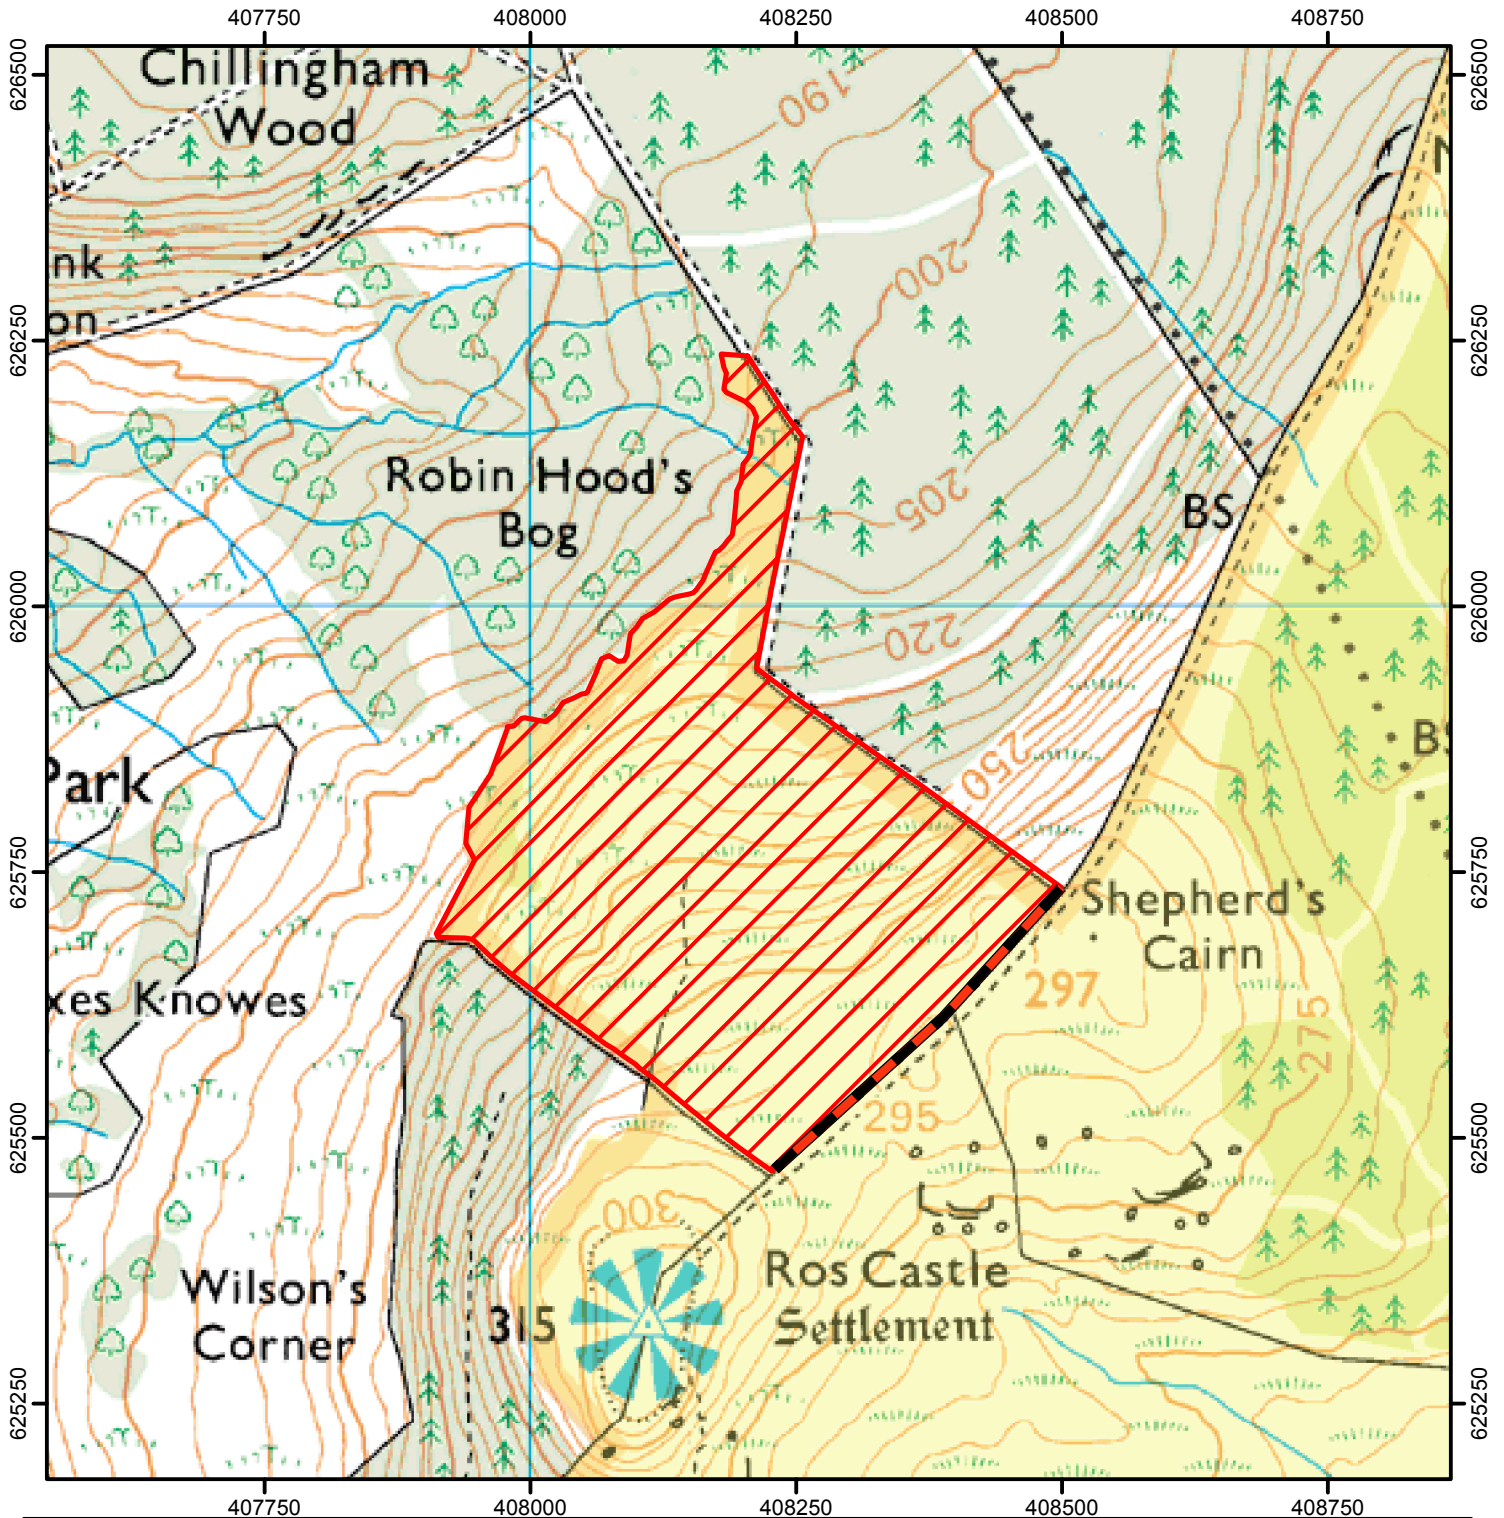

ACCESS ON MARKED ROUTES ONLY

In the interests of public safety, the open access land shown hatched on the map below is closed. Please keep to marked route.

This does not affect any public rights of way.

From 10/10/2014 to 9/10/2020

Case Number: 2004120055

0 125 250 500 Metres

Permitted Route
Restricted Open Access Land
Open Access Land

© Crown Copyright and database right 2014.
All rights reserved. Ordnance Survey Licence number 100022021