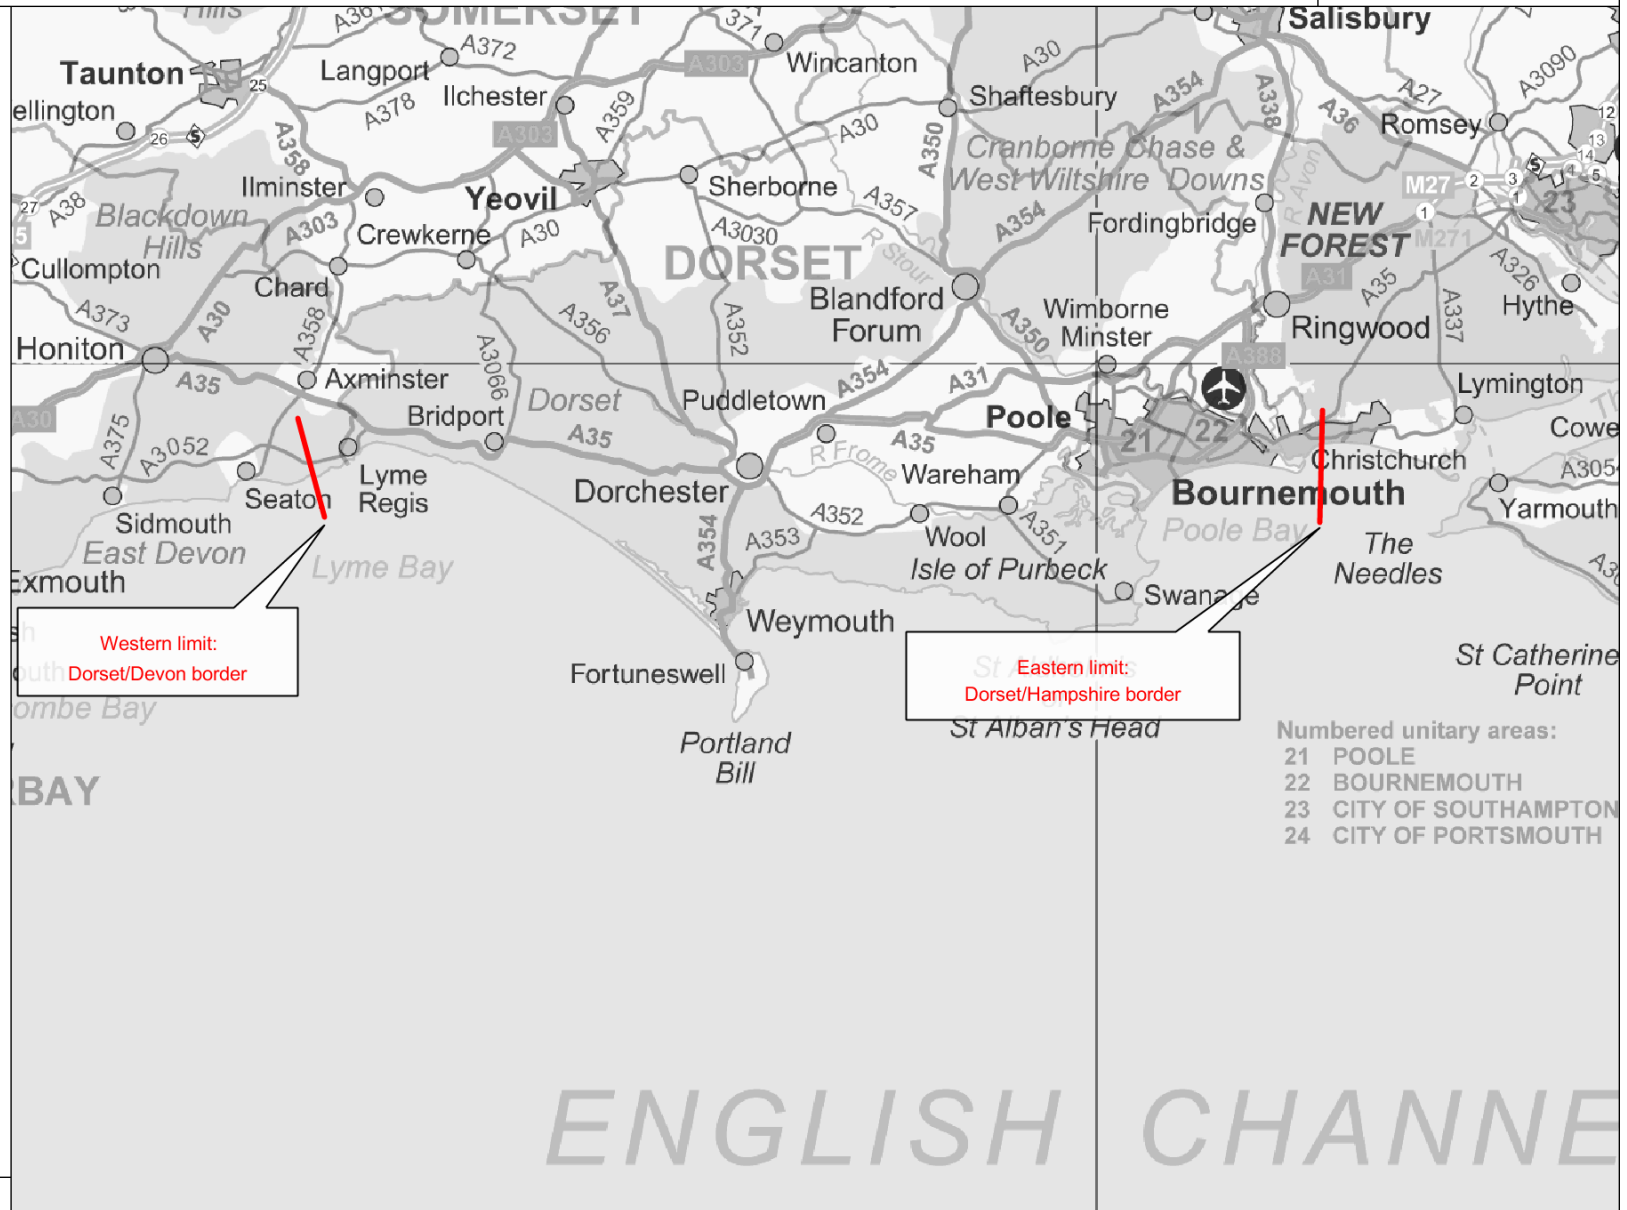

# Dorset Standing Environment Group

## Legend

Western limit:  
Dorset/Devon border

Eastern limit:  
Dorset/Hampshire border

- Numbered unitary areas:
- 21 POOLE
  - 22 BOURNEMOUTH
  - 23 CITY OF SOUTHAMPTON
  - 24 CITY OF PORTSMOUTH

0 6.5 13 19.5 km.