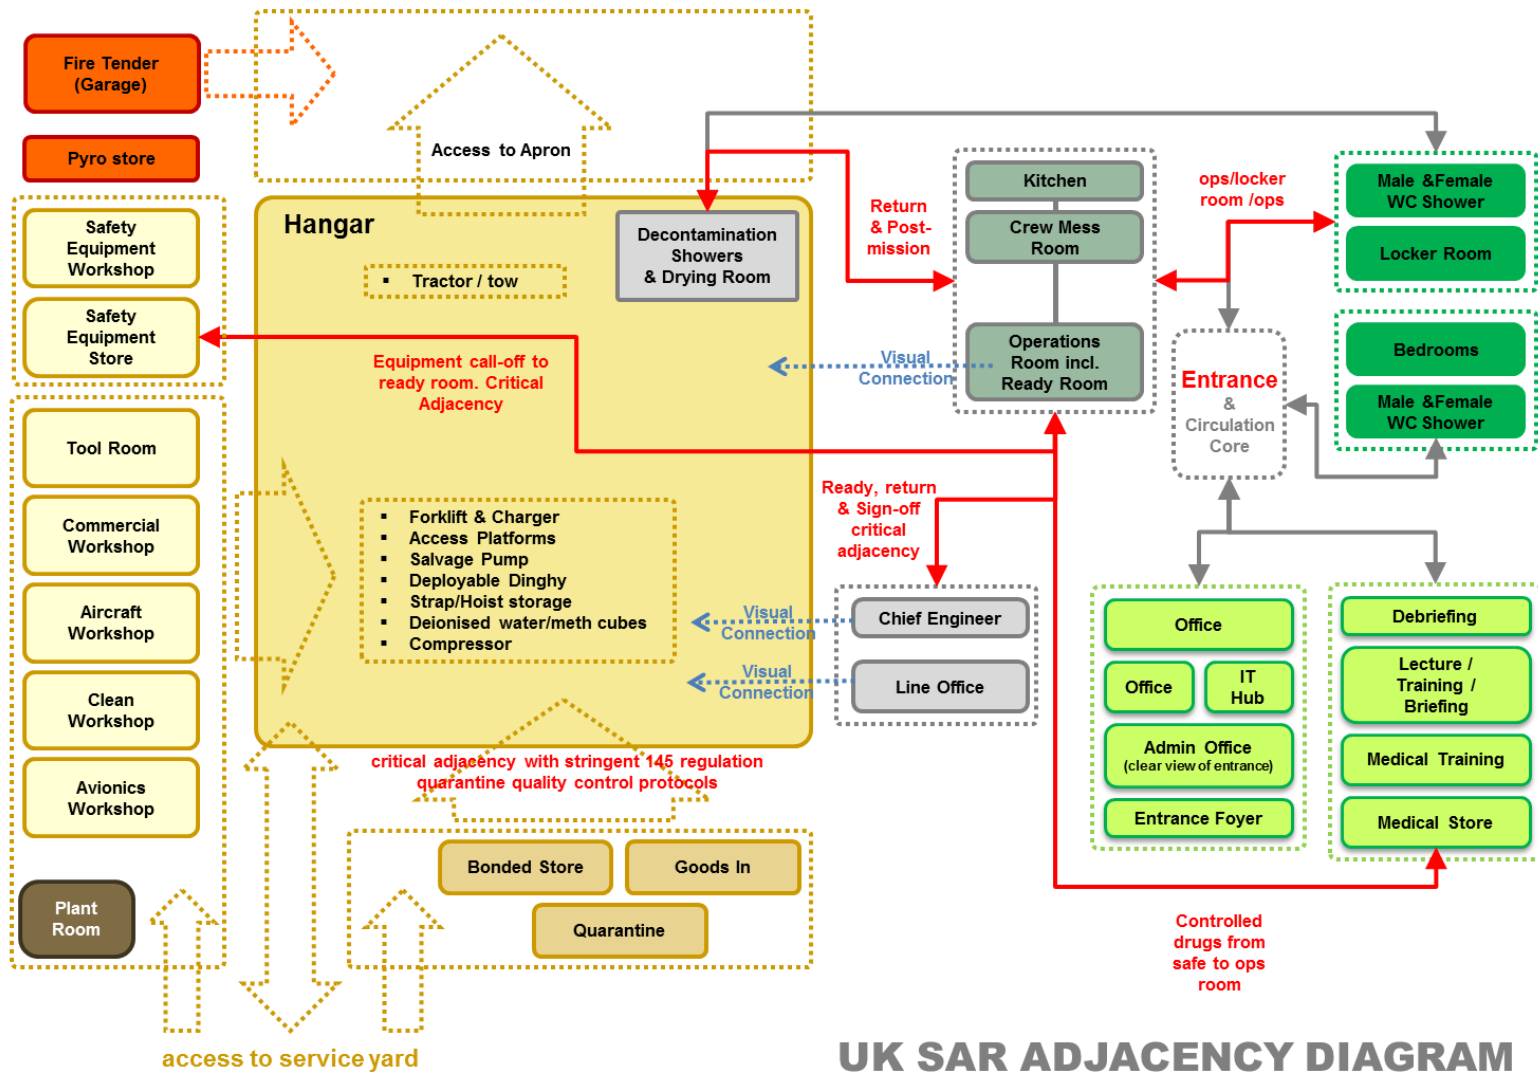

Scott Brownrigg Experience

- Station Planning
- Passenger Flow Analysis
- Terminal Planning
- Depots and Servicing Facilities
- Interchange Remodelling
- Application of Transport Standards
- Accessibility & Safety
- Space Audit & Value Engineering
- Urban Integration

SCOTT
BROWNRIGG

Chek Lap Kok Airport

Hong Kong

Manchester Airport Terminal 2

Manchester

SCOTT
BROWNRIGG

UK Search & Rescue Helicopter Service

10 regional airports throughout UK

UK SAR ADJACENCY DIAGRAM

UK Search & Rescue Helicopter Service

10 regional airports throughout UK

SCOTT
BROWNRIGG

UK Search & Rescue Helicopter Service

10 regional airports throughout UK

SCOTT
BROWNRIGG

The Waterfront Cruise Liners