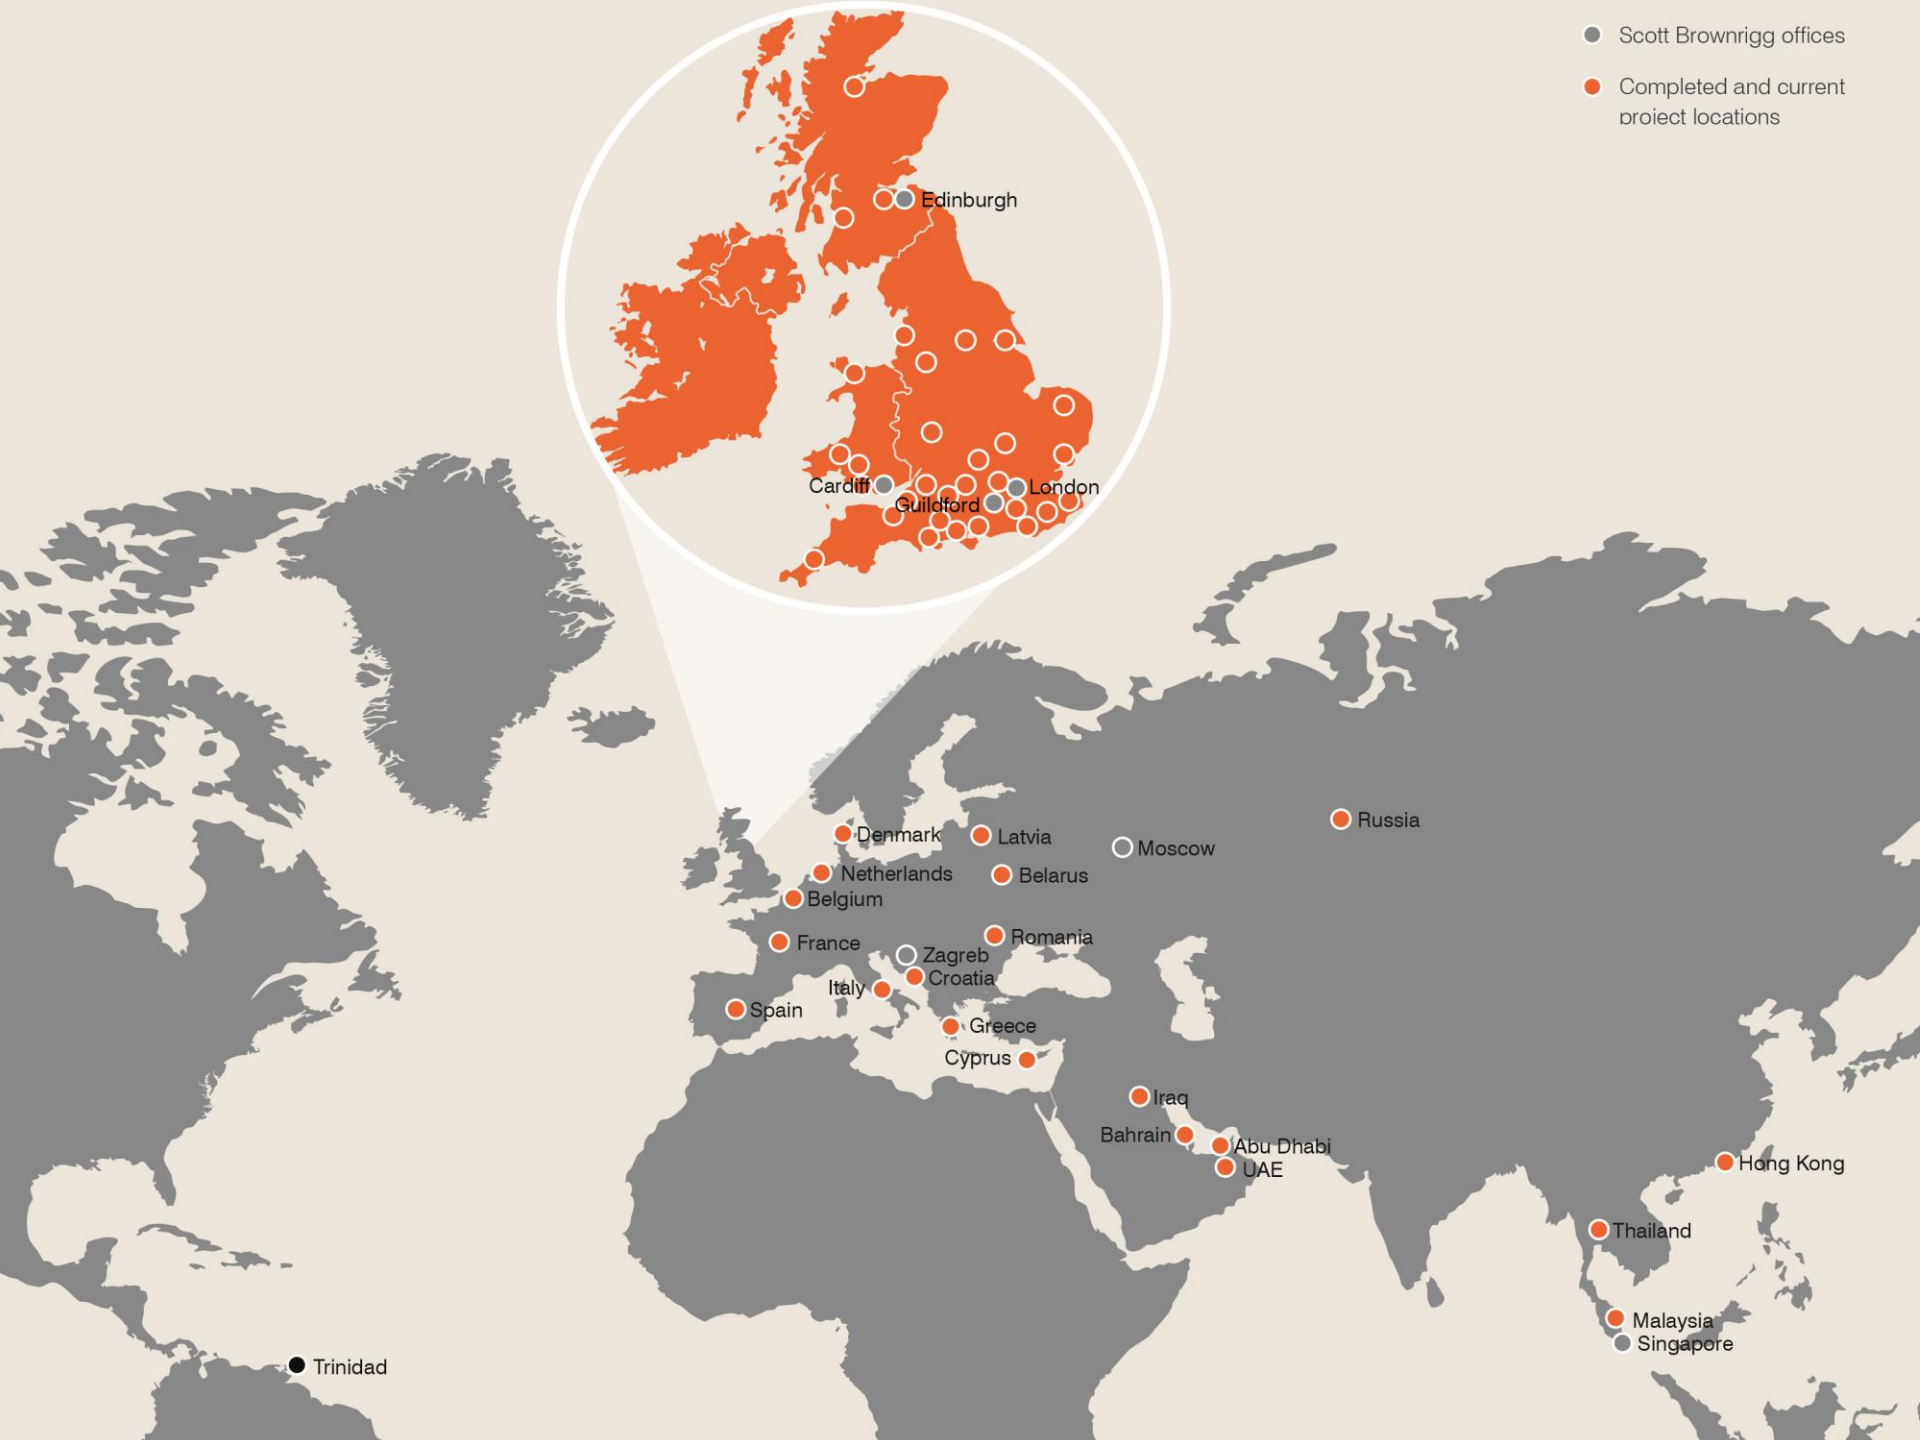

- Scott Brownrigg offices
- Completed and current project locations